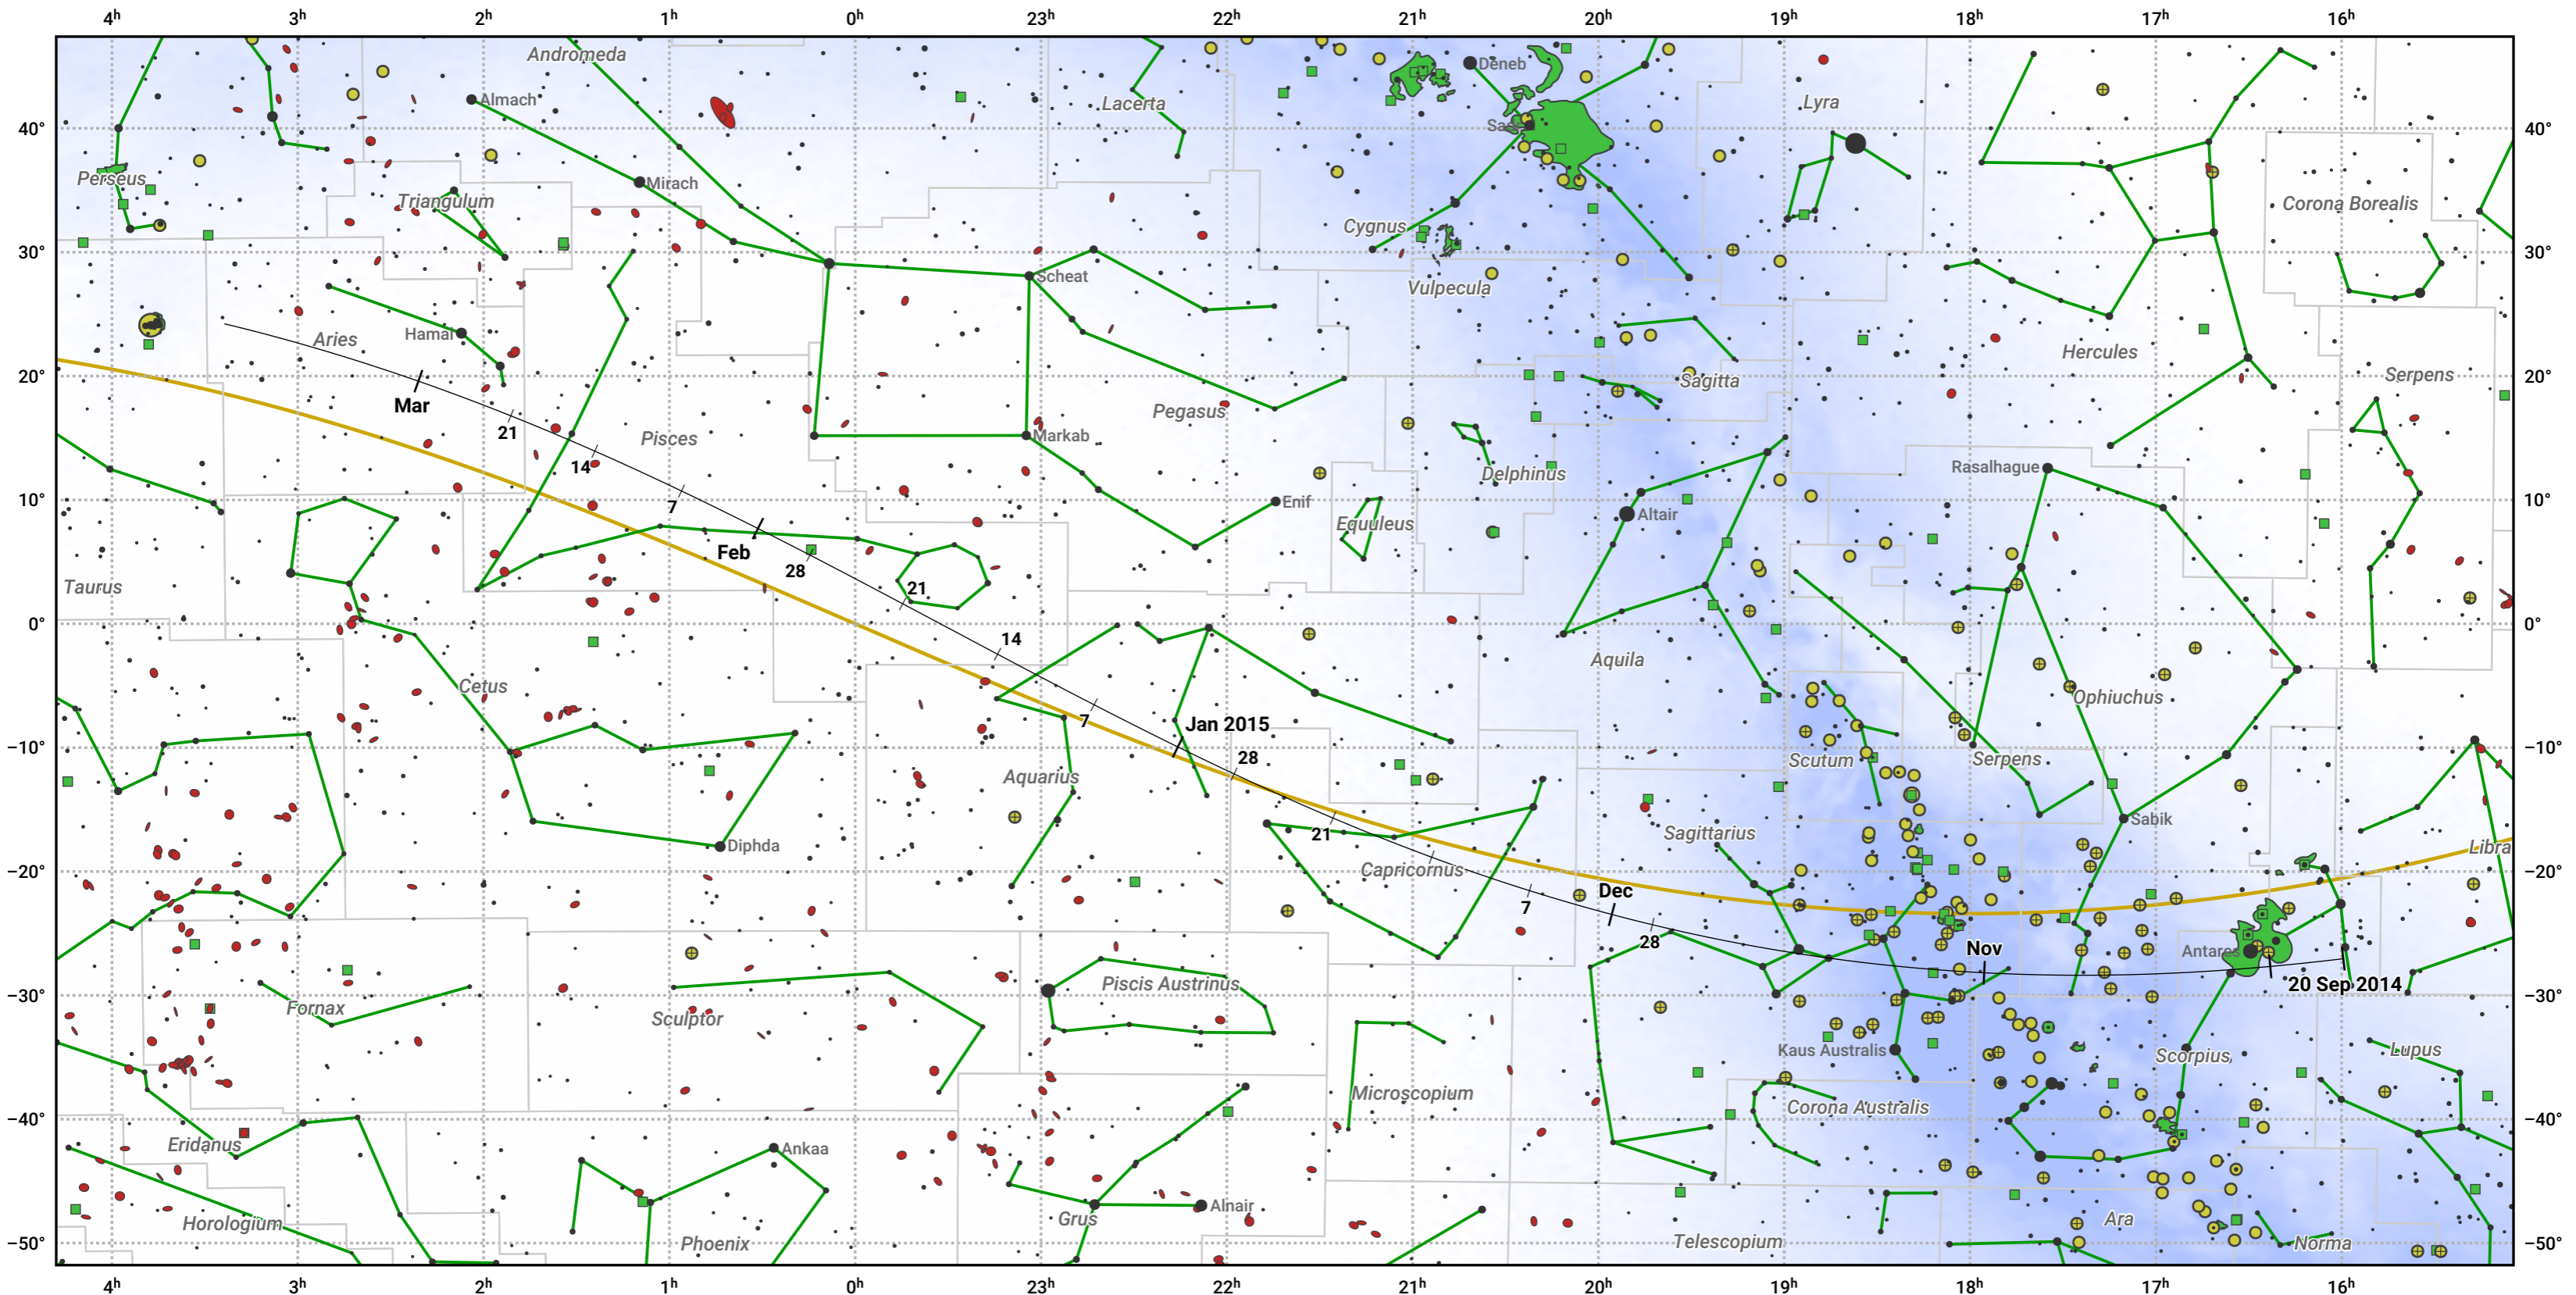

The path of 15P/Finlay starting on 20 Sep 2014

© Dominic Ford 2011–2024. Date markers placed at midnight UTC. Downloaded from <https://in-the-sky.org>

Magnitude scale: ● 6.0 ● 5.0 ● 4.0 ● 3.0 ● 2.0 ● 1.0 ● 0.0

— Ecliptic Plane

● Galaxy ■ Bright nebula ● Open cluster ⊕ Globular cluster

Date	Mag
2014 Oct 15	10.8
2014 Nov 1	10.1
2014 Nov 6	9.8
2014 Dec 4	8.8
2015 Jan 1	8.7
2015 Jan 31	9.8
2015 Feb 19	10.9
2015 Mar 1	11.4
2015 Mar 9	11.9