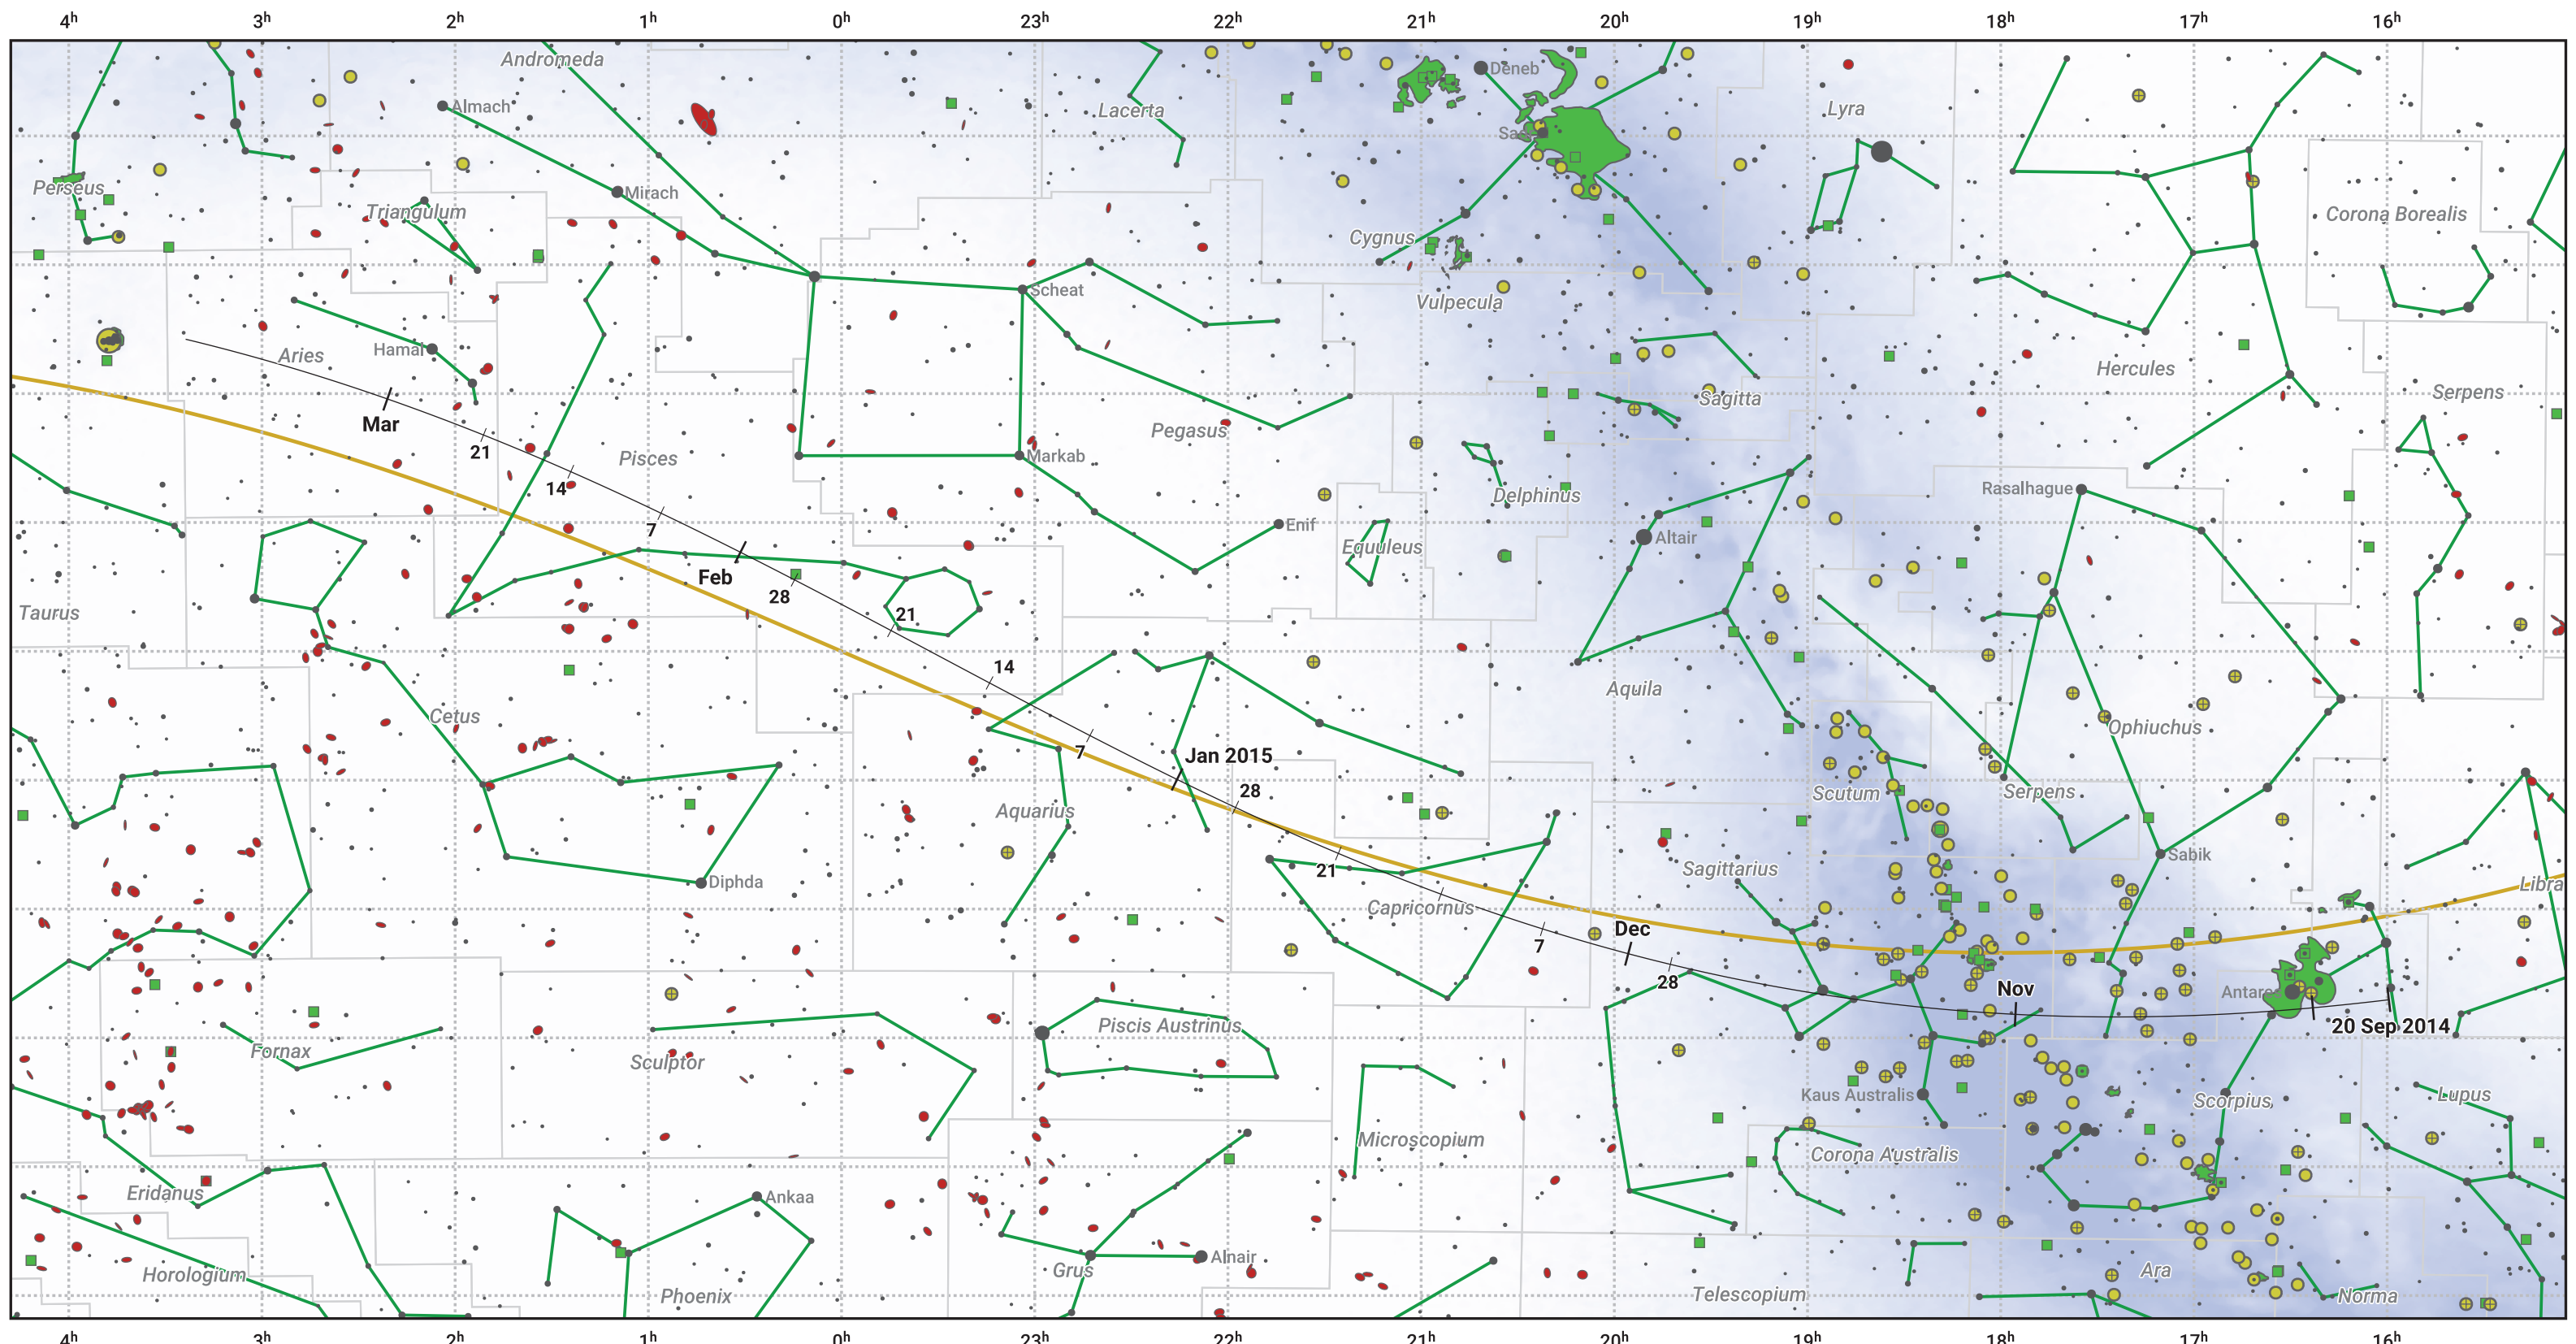

# The path of 15P/Finlay starting on 20 Sep 2014

© Dominic Ford 2011–2024. Date markers placed at midnight UTC. Downloaded from <https://in-the-sky.org>

Magnitude scale: ● 6.0 ● 5.0 ● 4.0 ● 3.0 ● 2.0 ● 1.0 ● 0.0

— Ecliptic Plane

● Galaxy    ■ Bright nebula    ● Open cluster    ⊕ Globular cluster

Date	Mag
2014 Oct 15	10.8
2014 Nov 1	10.1
2014 Nov 6	9.8
2014 Dec 4	8.8
2015 Jan 1	8.7
2015 Jan 31	9.8
2015 Feb 19	10.9
2015 Mar 1	11.4
2015 Mar 9	11.9