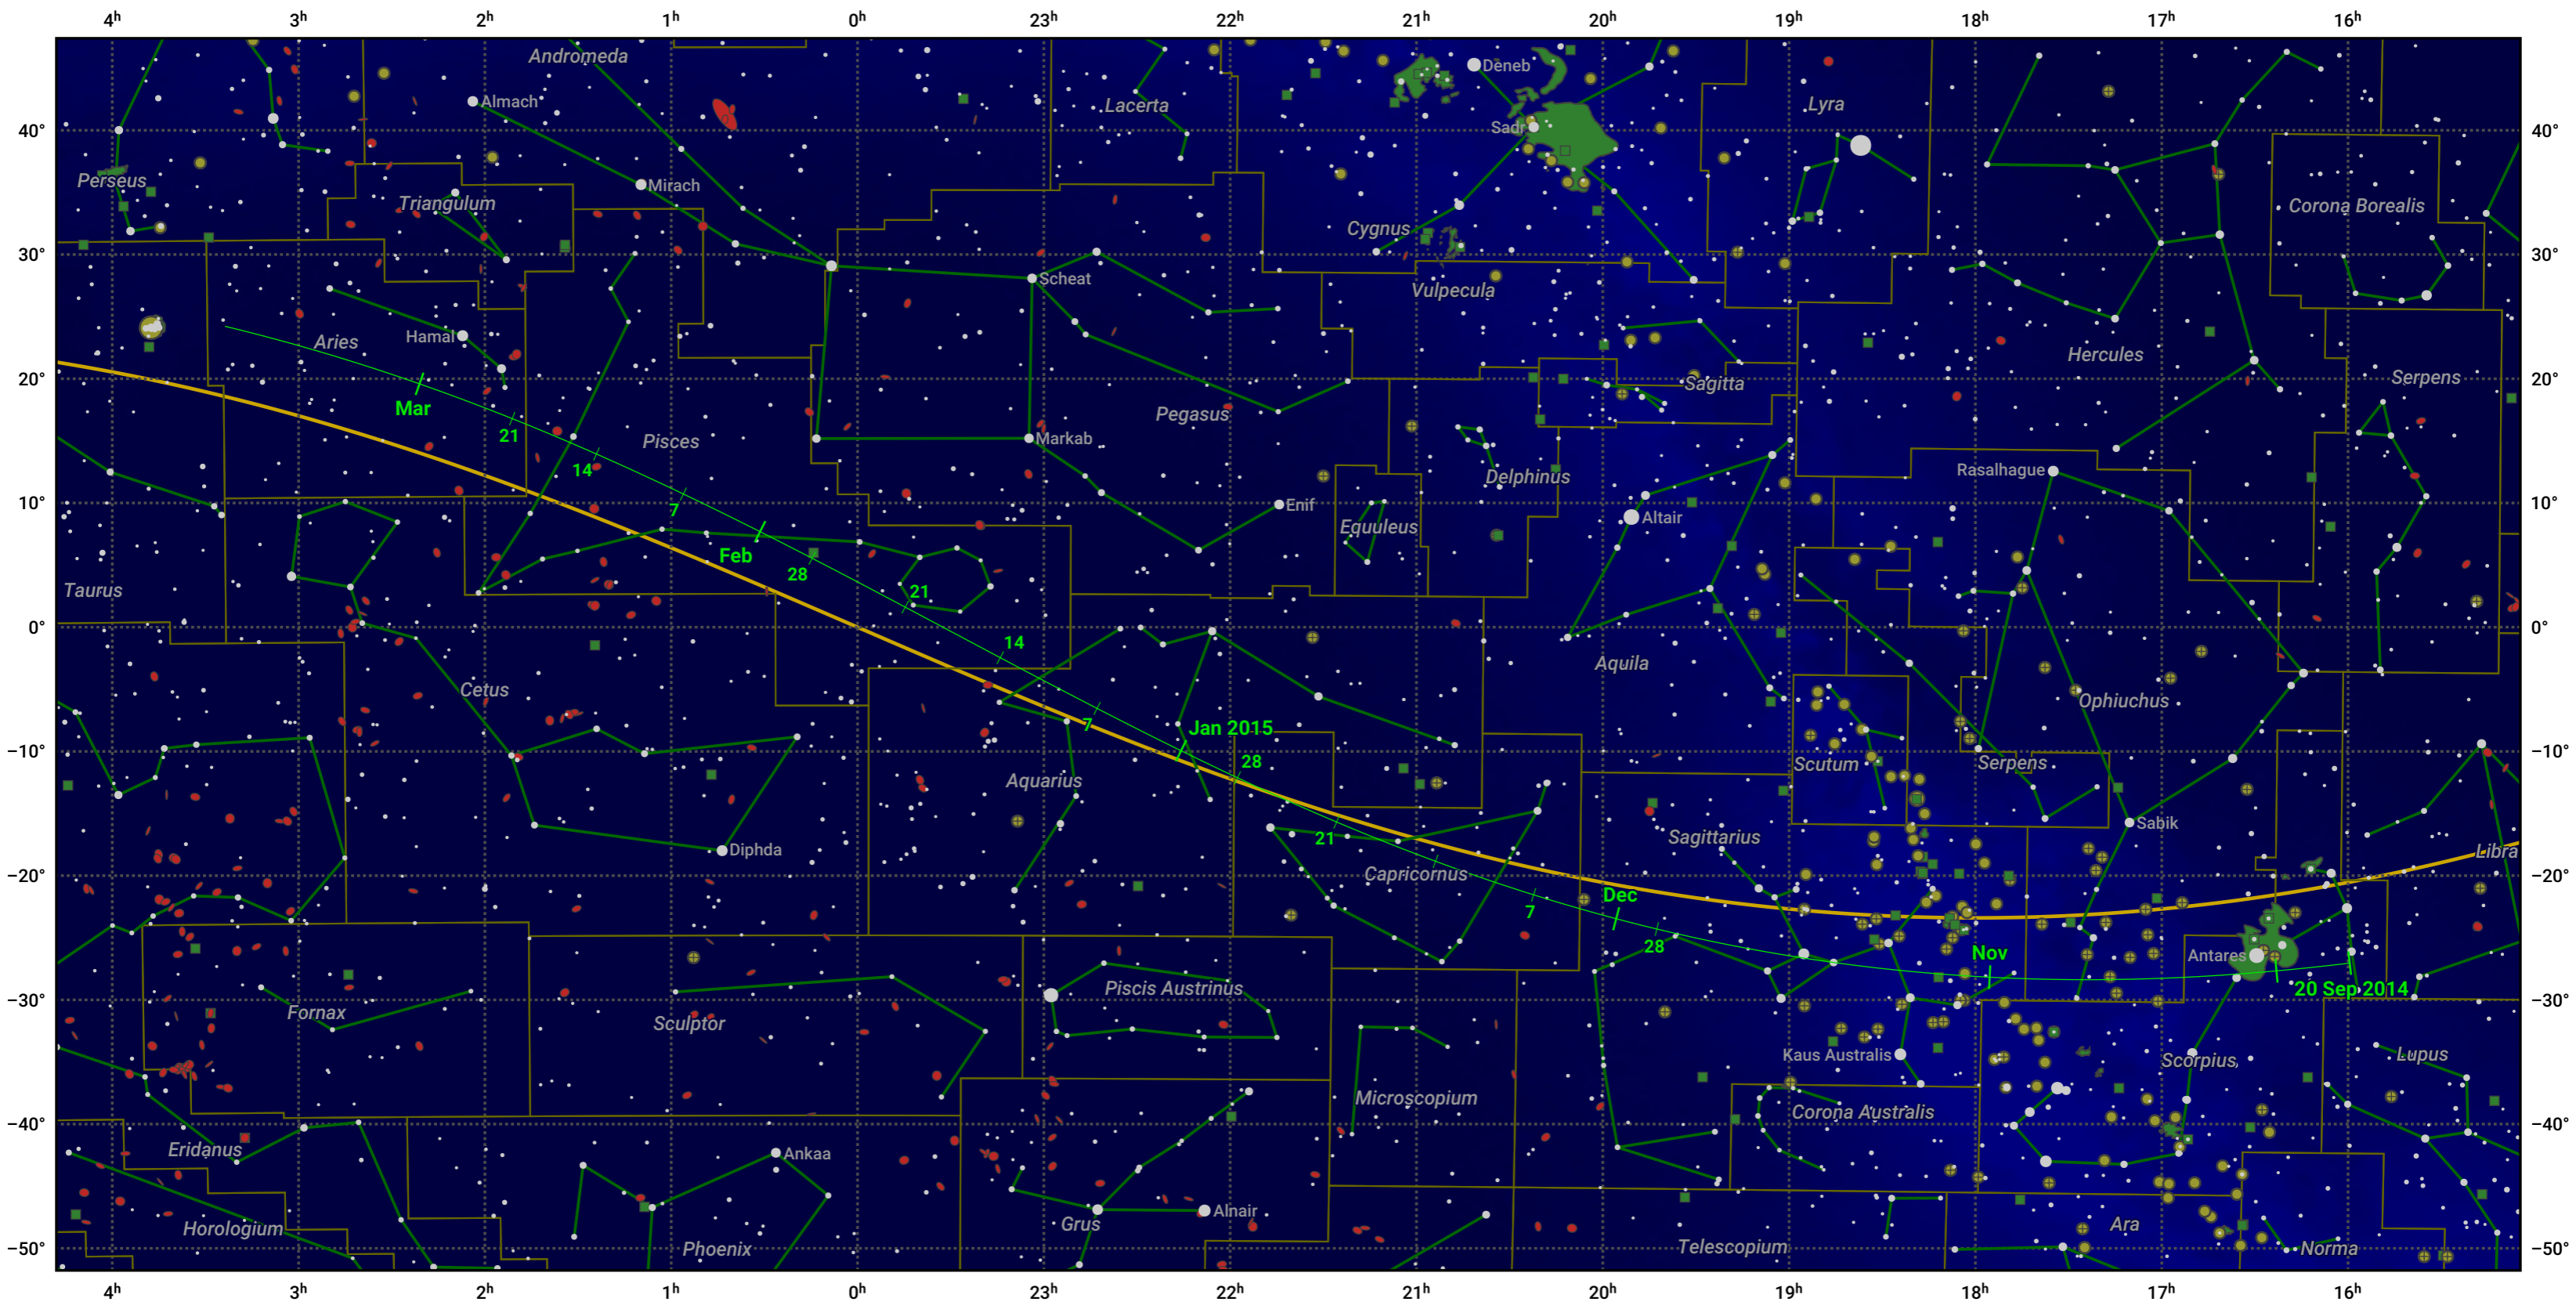

The path of 15P/Finlay starting on 20 Sep 2014

© Dominic Ford 2011–2024. Date markers placed at midnight UTC. Downloaded from <https://in-the-sky.org>

Magnitude scale: ● 6.0 ● 5.0 ● 4.0 ● 3.0 ● 2.0 ● 1.0 ● 0.0

— Ecliptic Plane

● Galaxy ■ Bright nebula ● Open cluster ⊕ Globular cluster

Date	Mag
2014 Oct 15	10.8
2014 Nov 1	10.1
2014 Nov 6	9.8
2014 Dec 4	8.8
2015 Jan 1	8.7
2015 Jan 31	9.8
2015 Feb 19	10.9
2015 Mar 1	11.4
2015 Mar 9	11.9