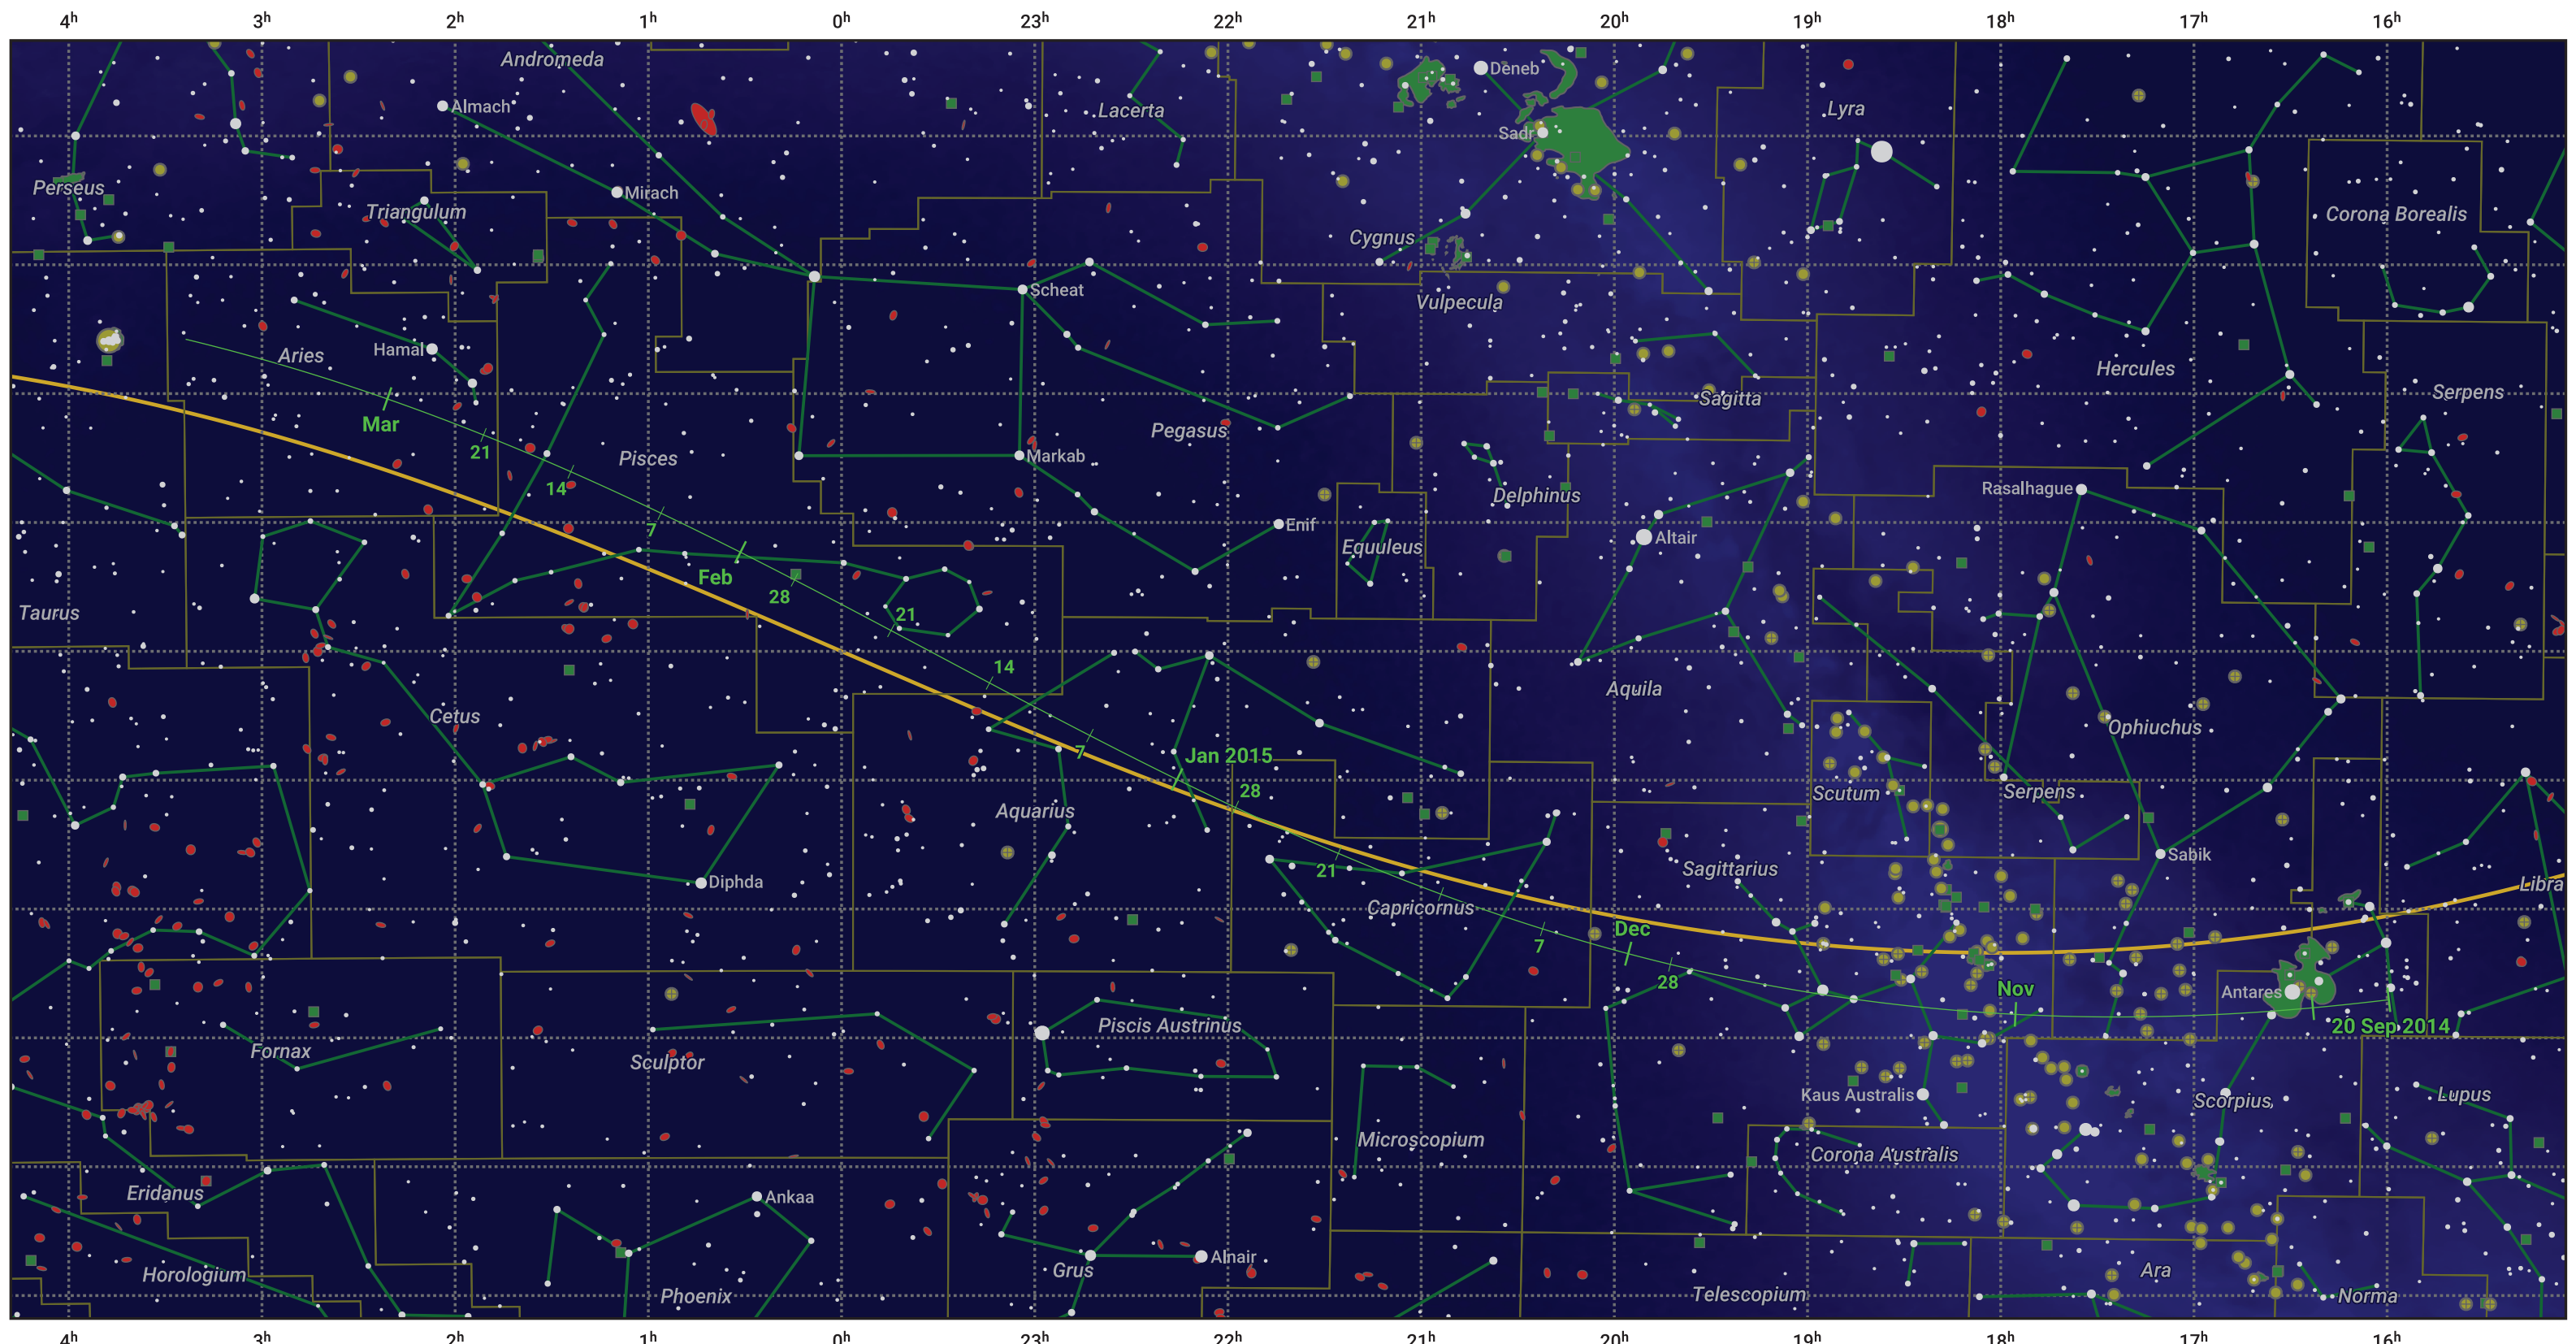

# The path of 15P/Finlay starting on 20 Sep 2014

© Dominic Ford 2011–2024. Date markers placed at midnight UTC. Downloaded from <https://in-the-sky.org>

Magnitude scale: ● 6.0 ● 5.0 ● 4.0 ● 3.0 ● 2.0 ● 1.0 ● 0.0

— Ecliptic Plane

● Galaxy   
 ■ Bright nebula   
 ● Open cluster   
 ⊕ Globular cluster

Date	Mag
2014 Oct 15	10.8
2014 Nov 1	10.1
2014 Nov 6	9.8
2014 Dec 4	8.8
2015 Jan 1	8.7
2015 Jan 31	9.8
2015 Feb 19	10.9
2015 Mar 1	11.4
2015 Mar 9	11.9