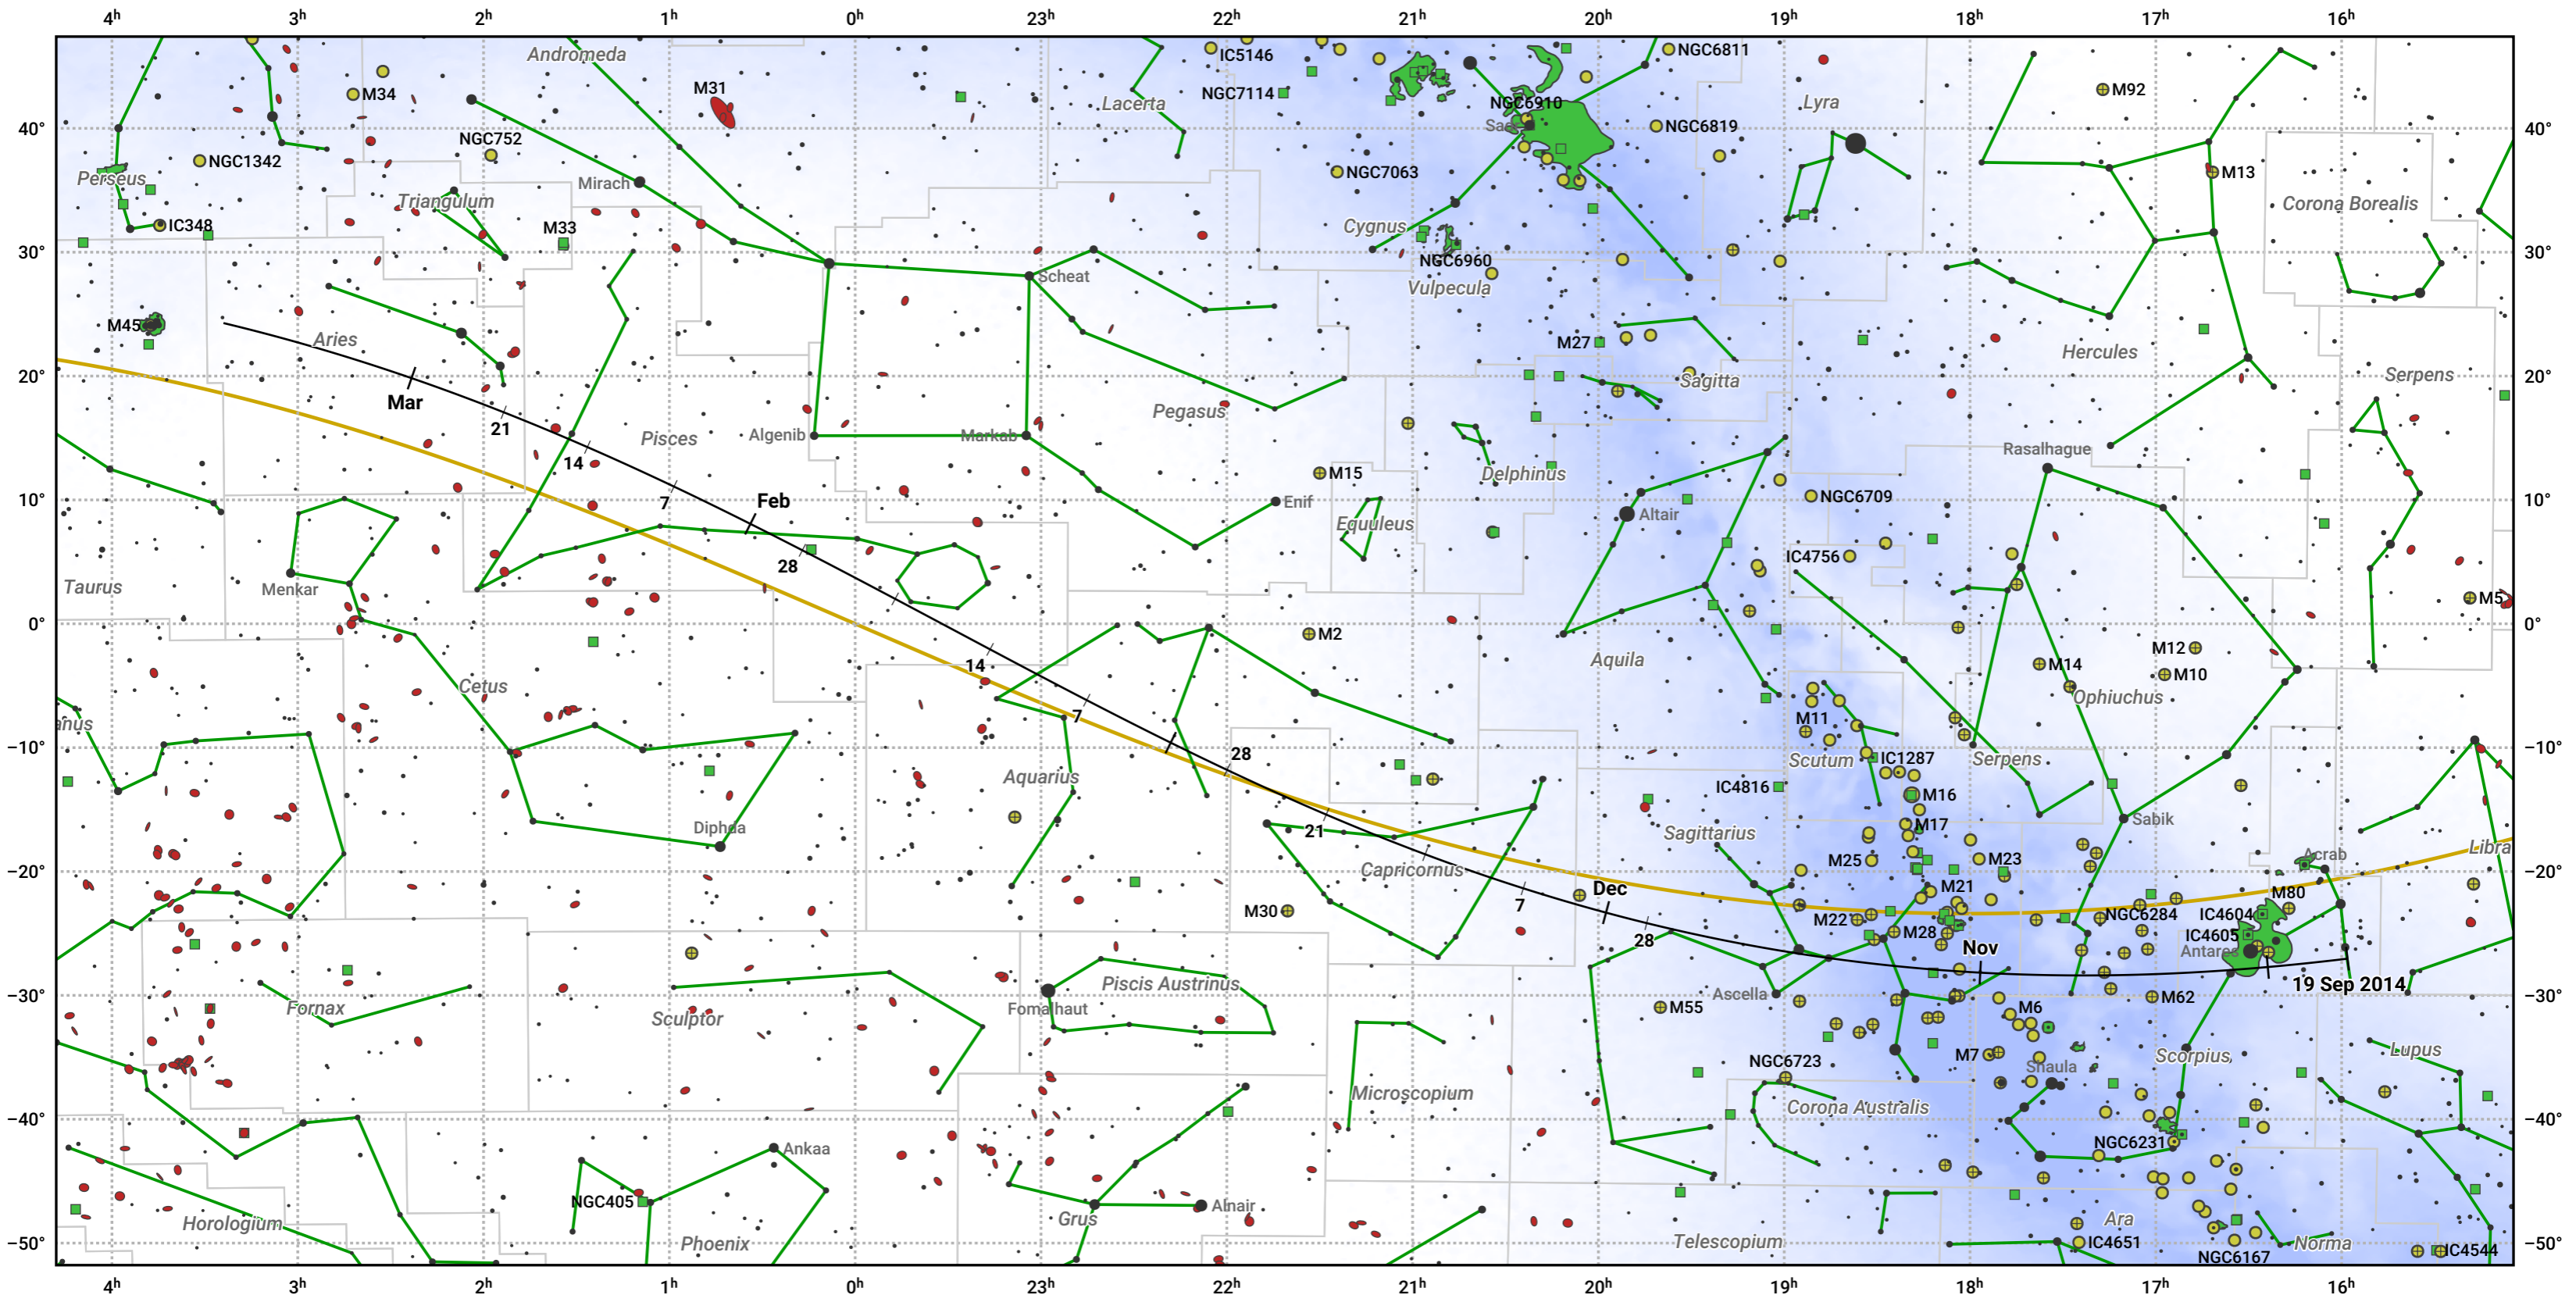

# The path of 15P/Finlay starting on 19 Sep 2014

© Dominic Ford 2011–2024. Date markers placed at midnight UTC. Downloaded from <https://in-the-sky.org>

Magnitude scale: ● 6.0 ● 5.0 ● 4.0 ● 3.0 ● 2.0 ● 1.0 ● 0.0

— Ecliptic Plane

● Galaxy    ■ Bright nebula    ● Open cluster    ⊕ Globular cluster

Date	Mag
2014 Oct 14	10.8
2014 Nov 1	10.0
2014 Nov 5	9.8
2014 Dec 2	8.8
2015 Jan 1	8.7
2015 Jan 31	9.9
2015 Feb 19	10.9
2015 Mar 1	11.5
2015 Mar 9	11.9