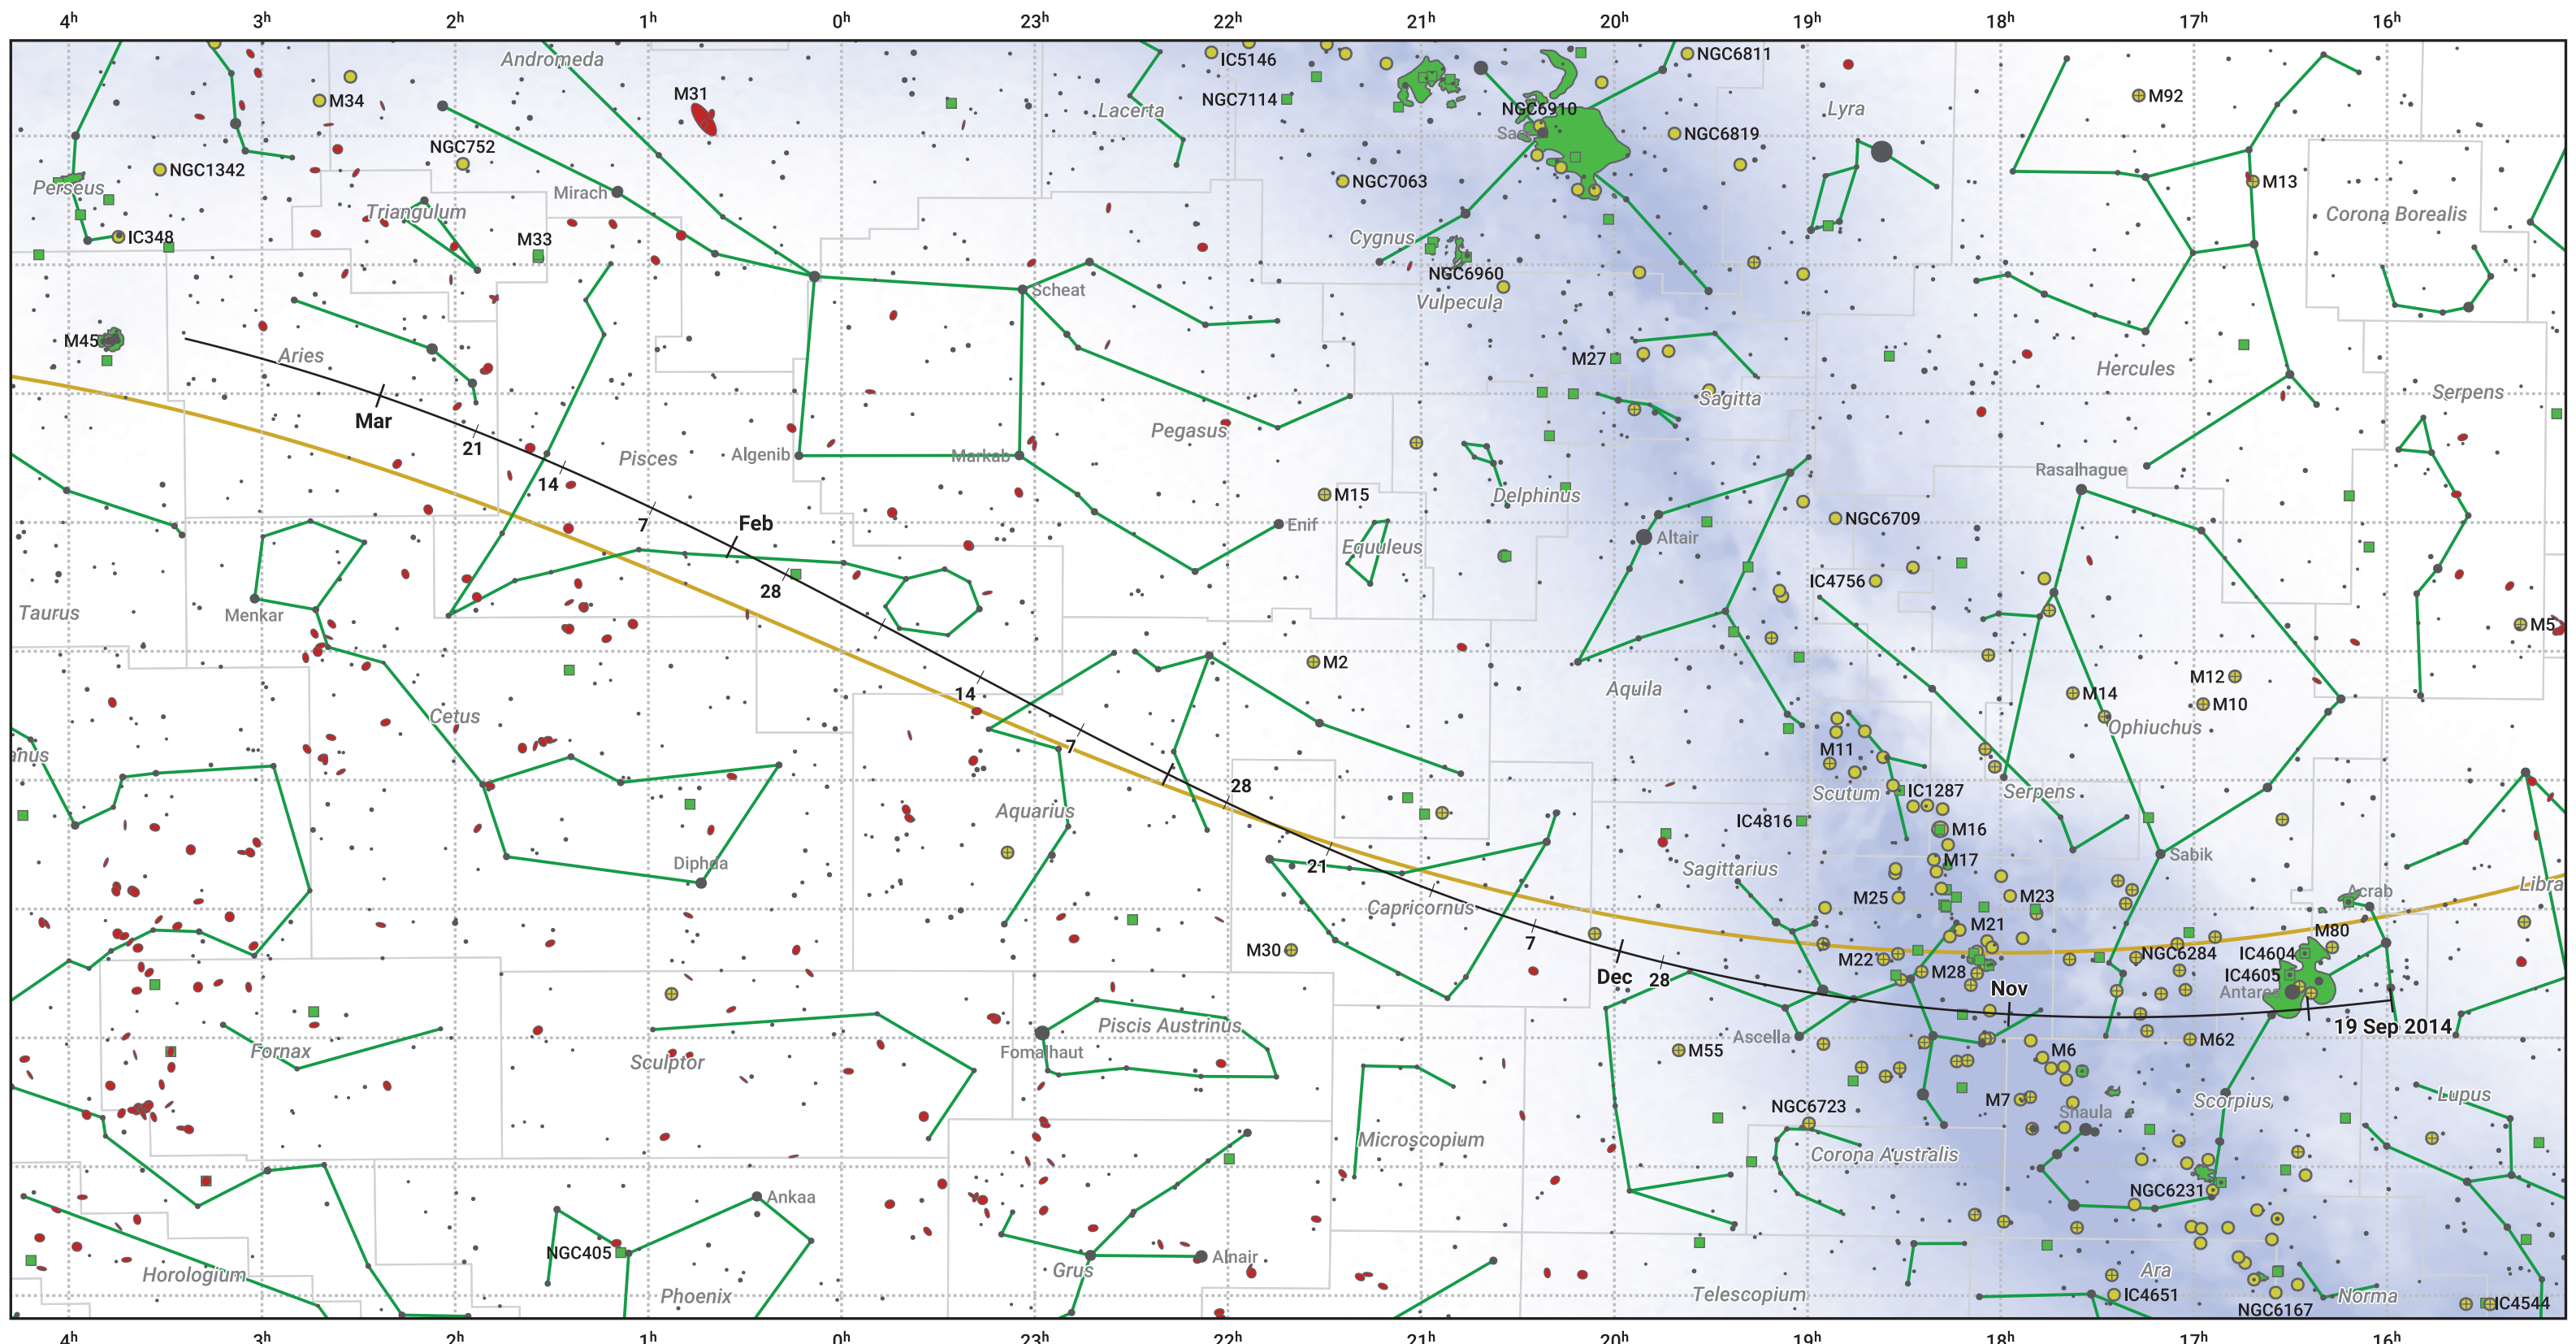

The path of 15P/Finlay starting on 19 Sep 2014

© Dominic Ford 2011–2024. Date markers placed at midnight UTC. Downloaded from <https://in-the-sky.org>

Magnitude scale: ● 6.0 ● 5.0 ● 4.0 ● 3.0 ● 2.0 ● 1.0 ● 0.0

— Ecliptic Plane

● Galaxy ■ Bright nebula ● Open cluster ⊕ Globular cluster

Date	Mag
2014 Oct 14	10.8
2014 Nov 1	10.0
2014 Nov 5	9.8
2014 Dec 3	8.8
2015 Jan 1	8.7
2015 Jan 30	9.8
2015 Feb 18	10.8
2015 Mar 1	11.5
2015 Mar 8	11.9