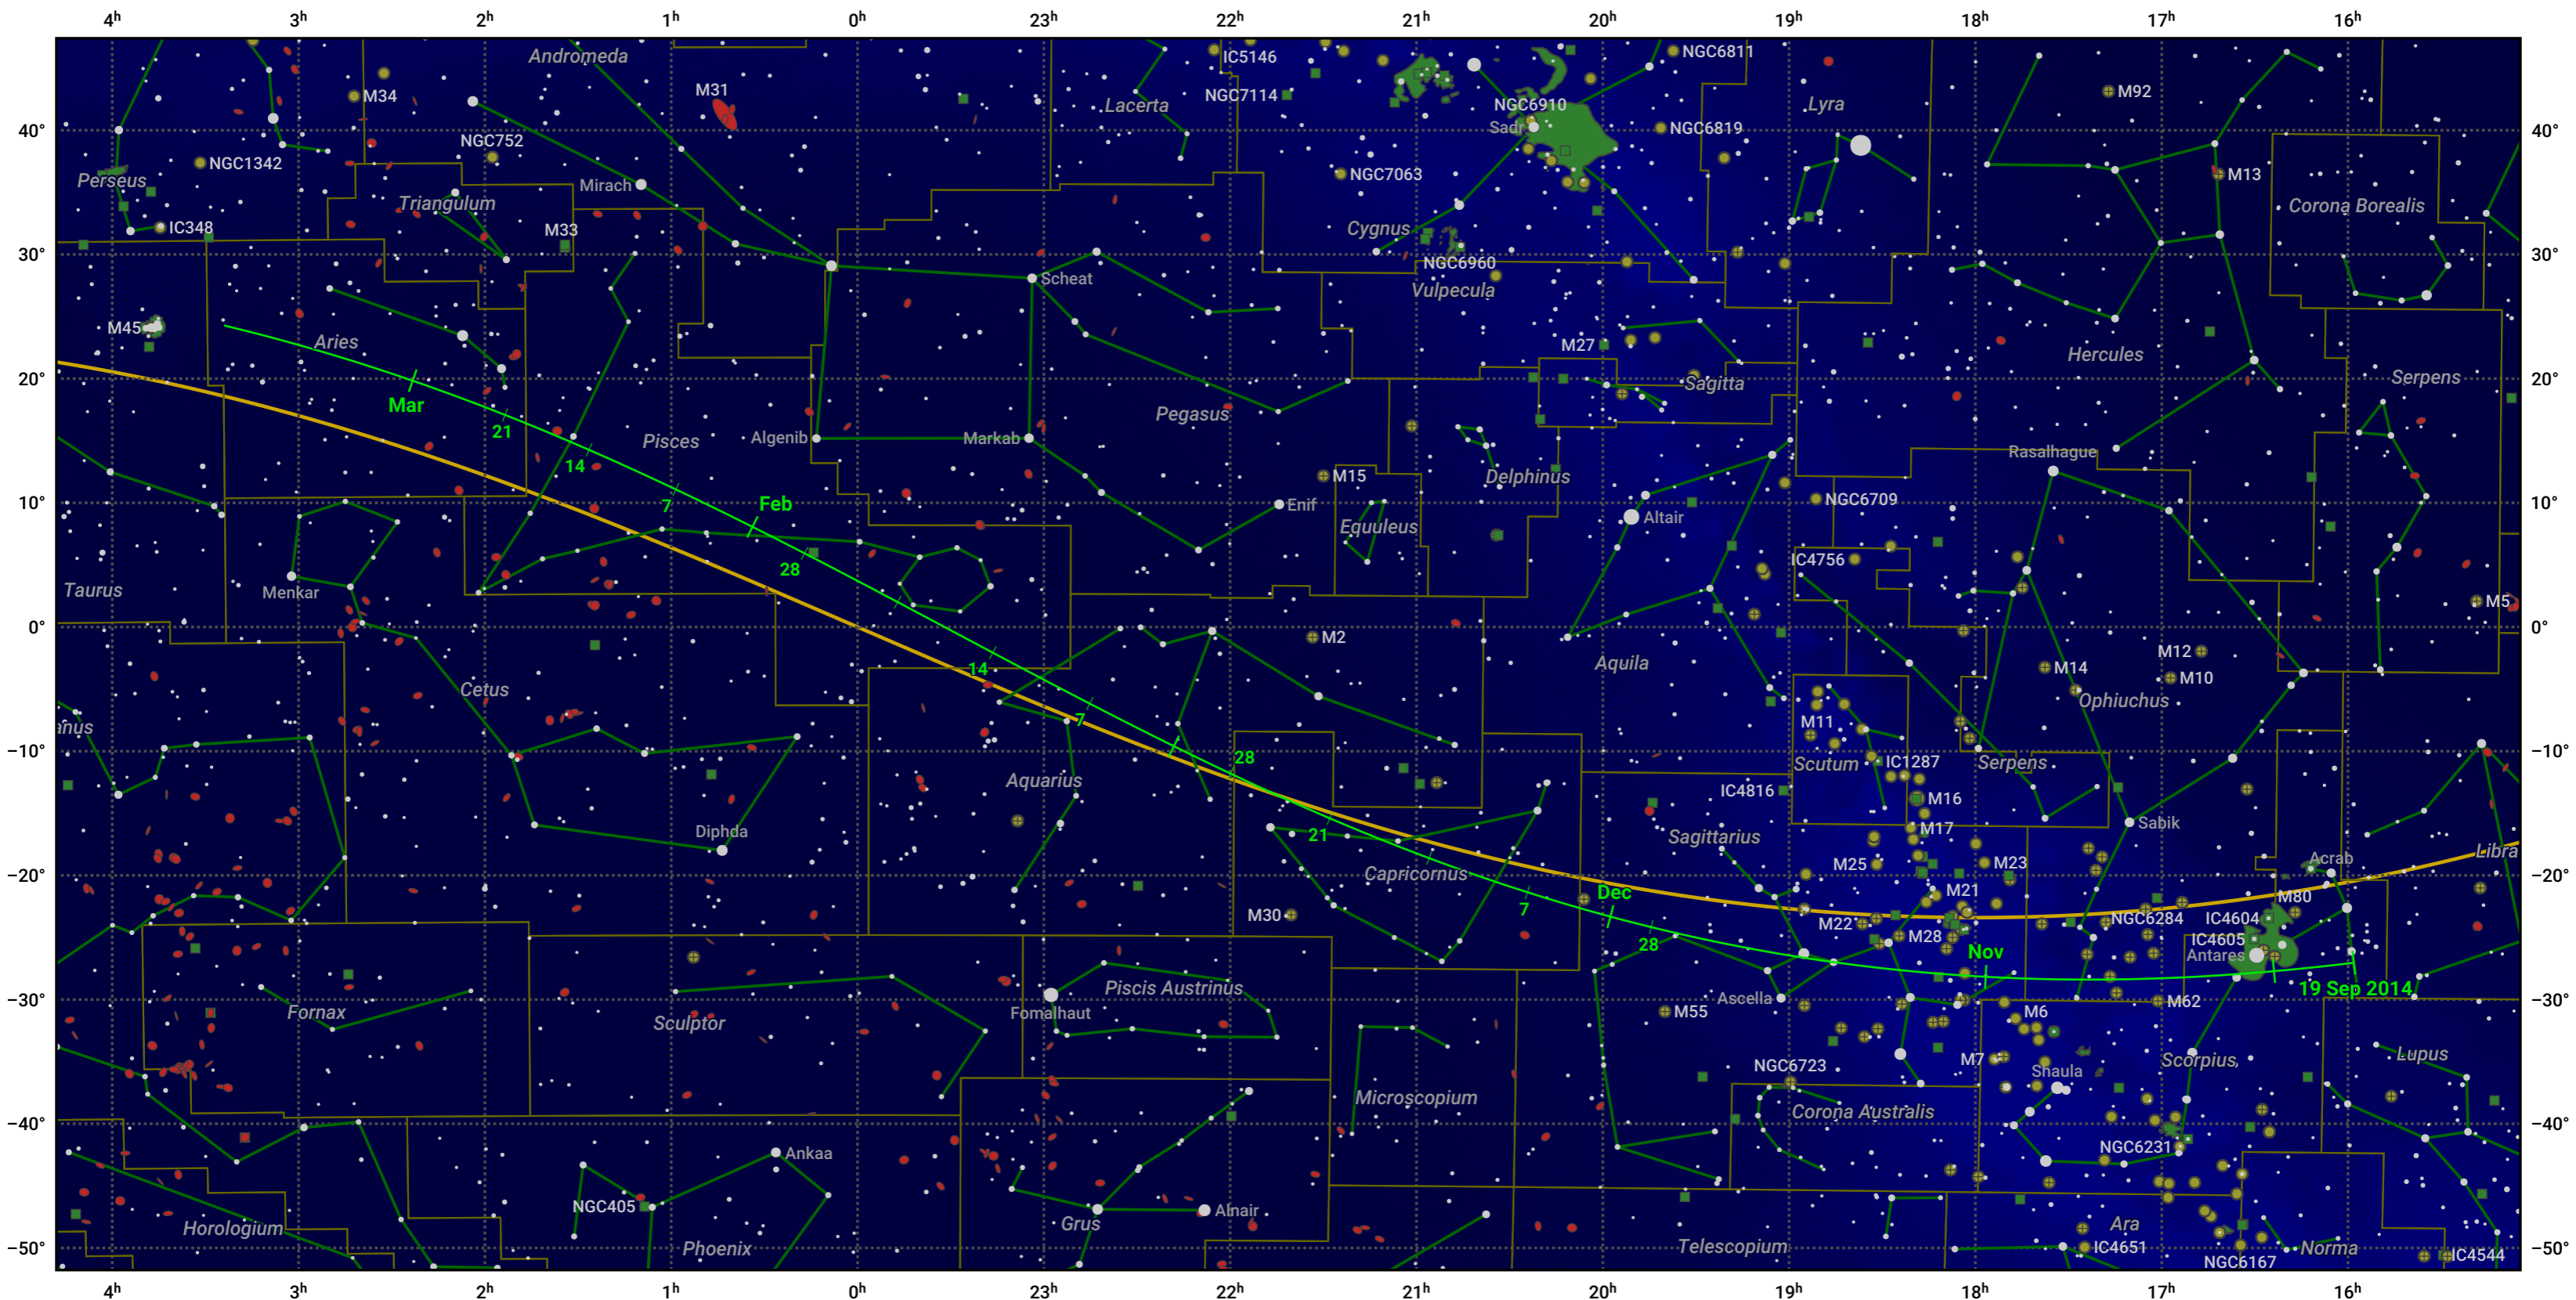

The path of 15P/Finlay starting on 19 Sep 2014

© Dominic Ford 2011–2024. Date markers placed at midnight UTC. Downloaded from <https://in-the-sky.org>

Magnitude scale: ● 6.0 ● 5.0 ● 4.0 ● 3.0 ● 2.0 ● 1.0 ● 0.0

— Ecliptic Plane

■ Galaxy
 ■ Bright nebula
 ● Open cluster
 ⊕ Globular cluster

Date	Mag
2014 Oct 14	10.8
2014 Nov 1	10.0
2014 Nov 5	9.8
2014 Dec 2	8.8
2015 Jan 1	8.7
2015 Jan 31	9.9
2015 Feb 19	10.9
2015 Mar 1	11.5
2015 Mar 9	11.9