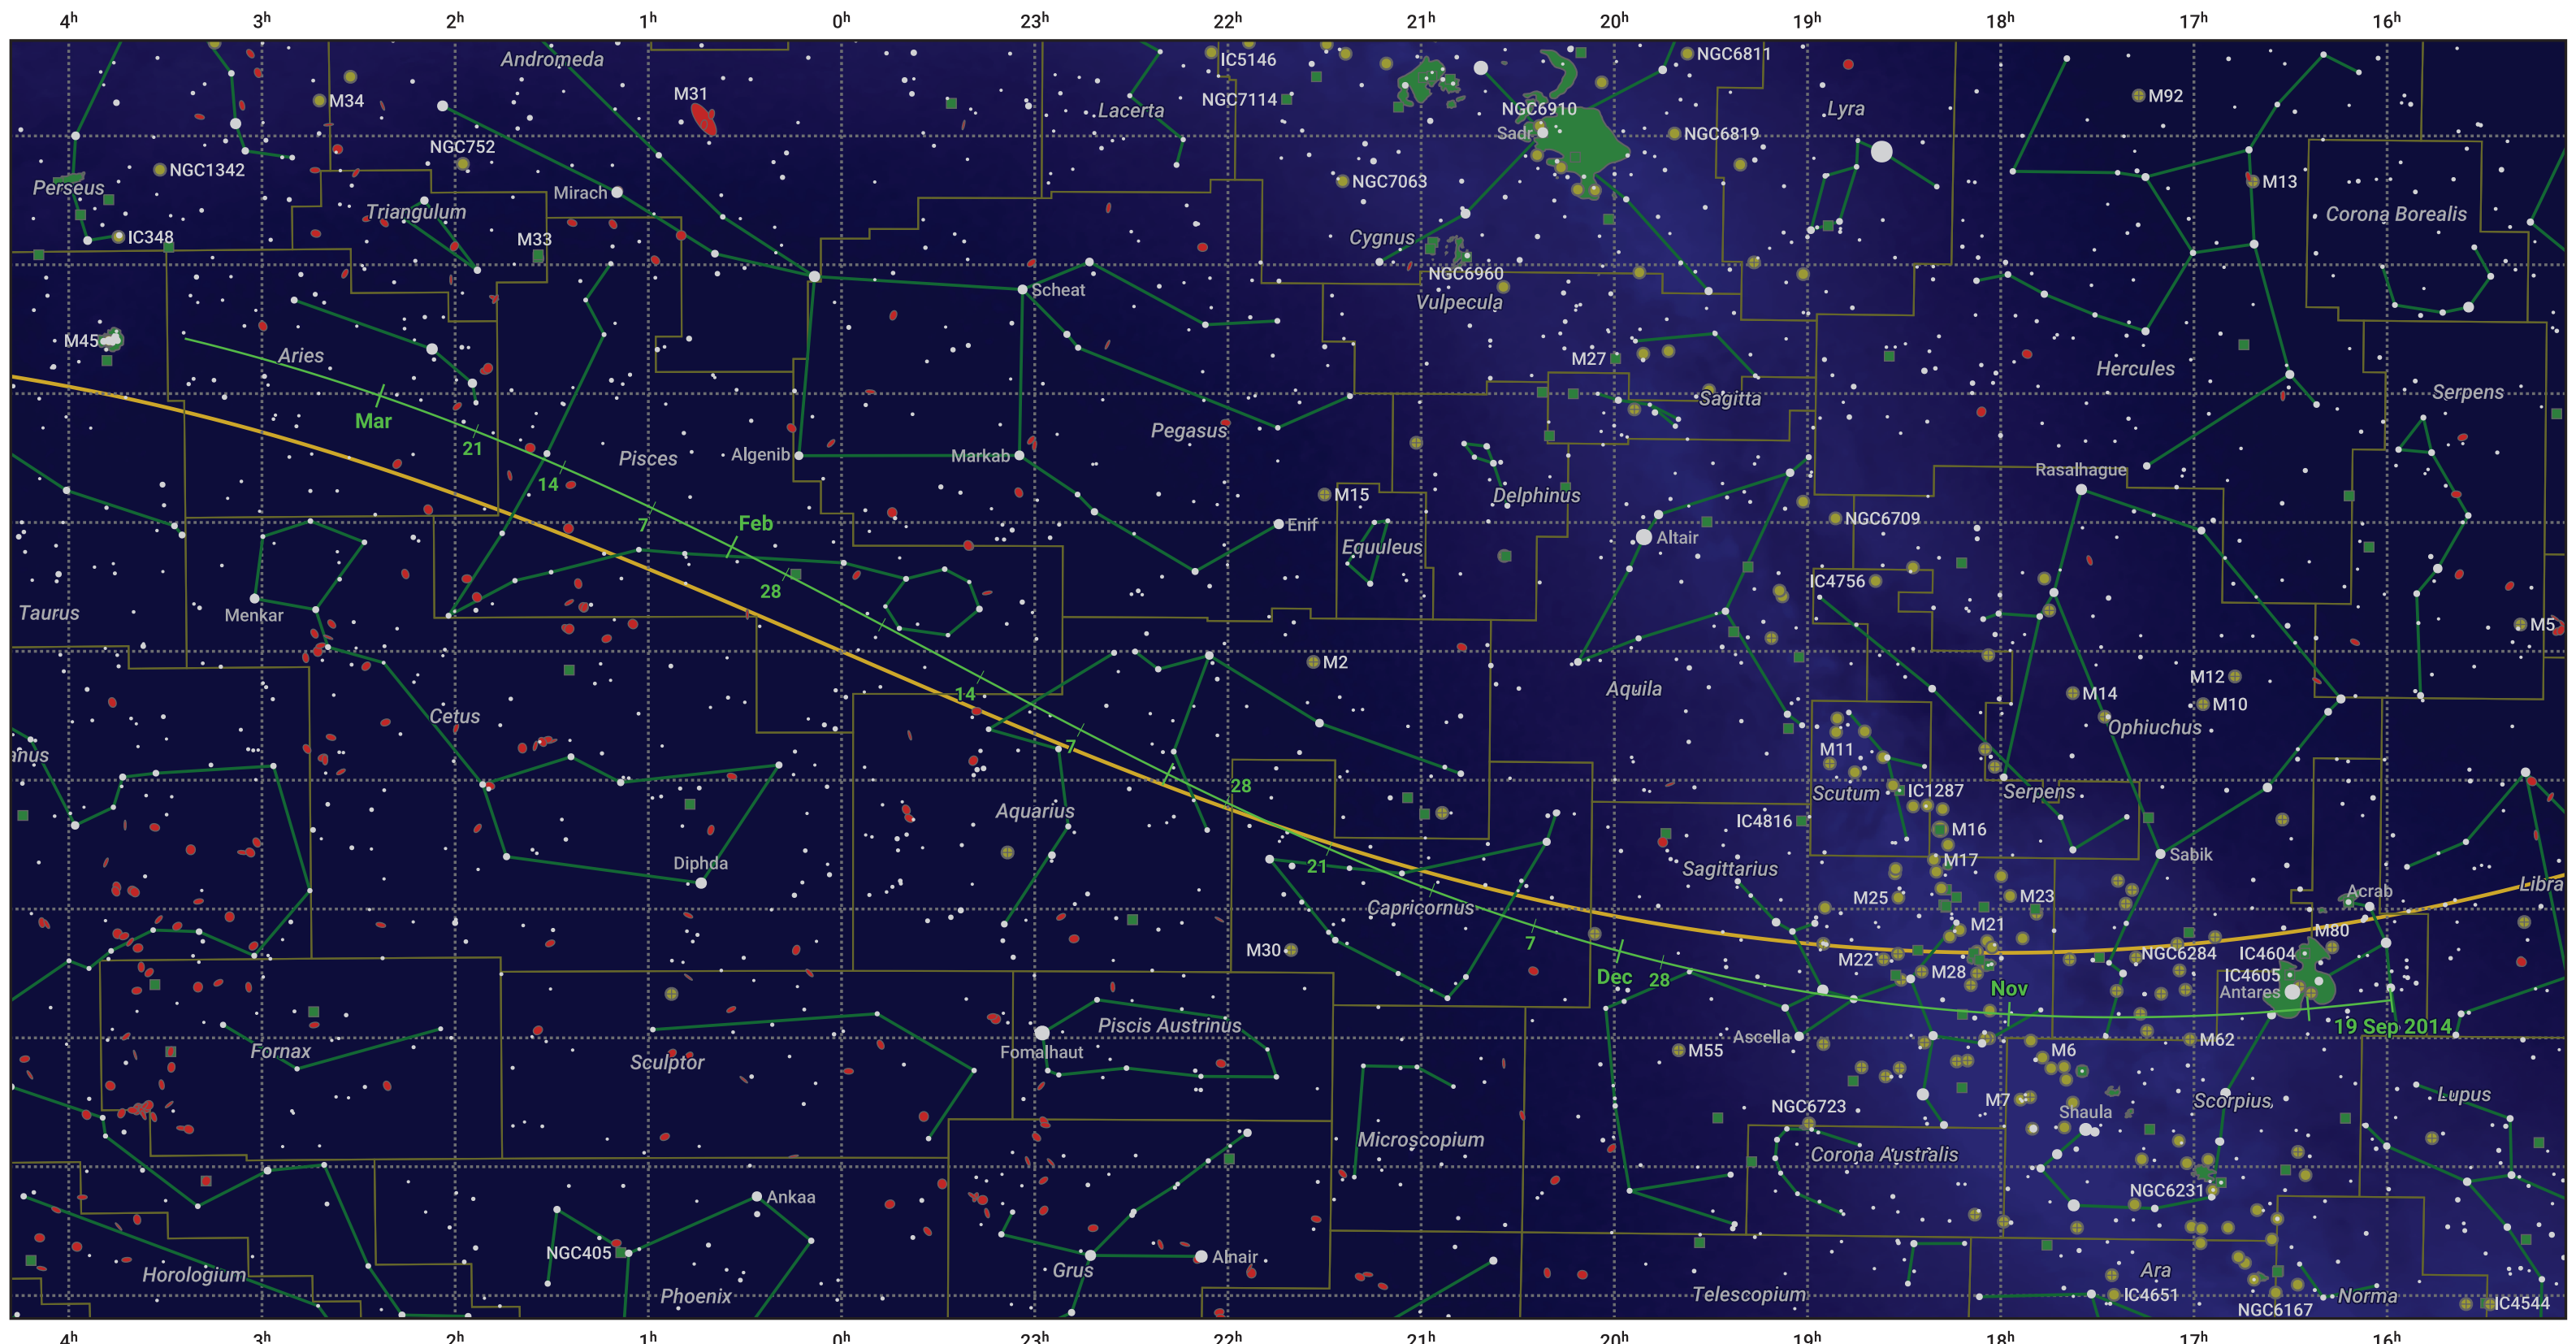

The path of 15P/Finlay starting on 19 Sep 2014

© Dominic Ford 2011–2024. Date markers placed at midnight UTC. Downloaded from <https://in-the-sky.org>

Magnitude scale: ● 6.0 ● 5.0 ● 4.0 ● 3.0 ● 2.0 ● 1.0 ● 0.0

— Ecliptic Plane

■ Galaxy
 ■ Bright nebula
 ● Open cluster
 ⊕ Globular cluster

Date	Mag
2014 Oct 14	10.8
2014 Nov 1	10.0
2014 Nov 5	9.8
2014 Dec 3	8.8
2015 Jan 1	8.7
2015 Jan 30	9.8
2015 Feb 18	10.8
2015 Mar 1	11.5
2015 Mar 8	11.9