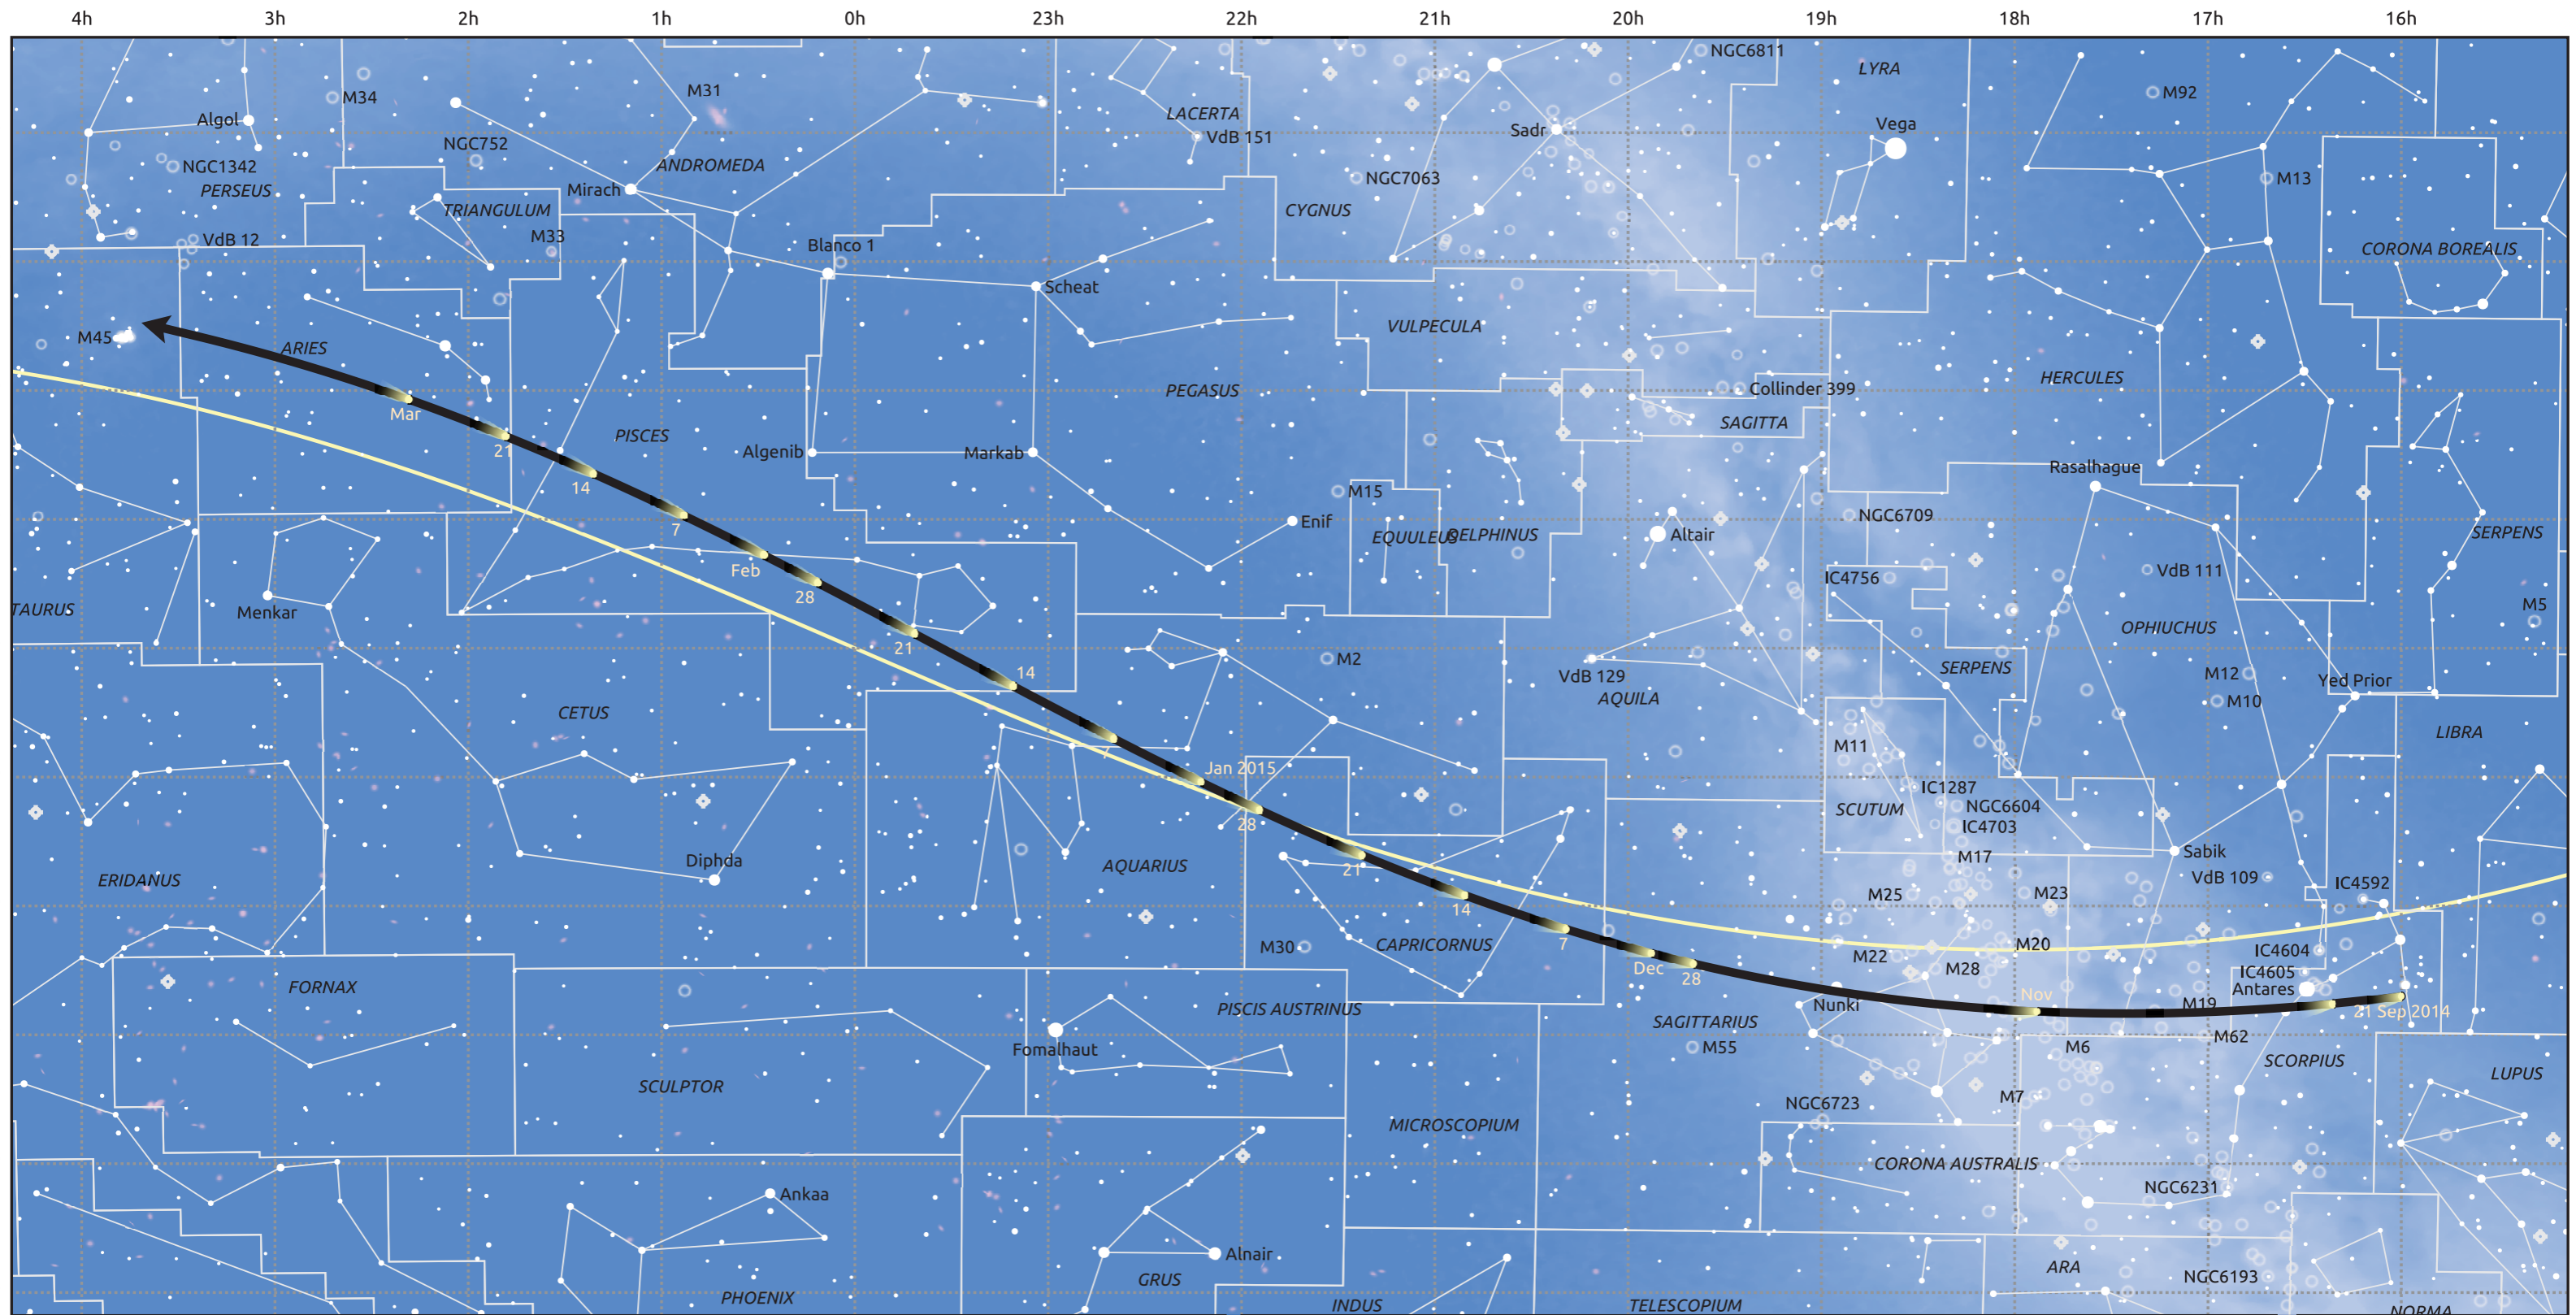

# The path of 15P/Finlay starting on 21 Sep 2014

© Dominic Ford 2011–2025. Date markers placed at midnight UTC. Downloaded from <https://in-the-sky.org>

Magnitude scale: ● 6.0 ● 5.0 ● 4.0 ● 3.0 ● 2.0 ● 1.0 ● 0.0

— Ecliptic Plane

- Galaxy
- Bright nebula
- Open cluster
- Globular cluster
- ◆ Planetary nebula

Date	Mag
2014 Oct 16	10.9
2014 Nov 1	10.1
2014 Nov 7	9.9
2014 Dec 4	8.9
2015 Jan 1	8.7
2015 Feb 2	9.9
2015 Feb 22	11.0
2015 Mar 1	11.4
2015 Mar 12	12.0