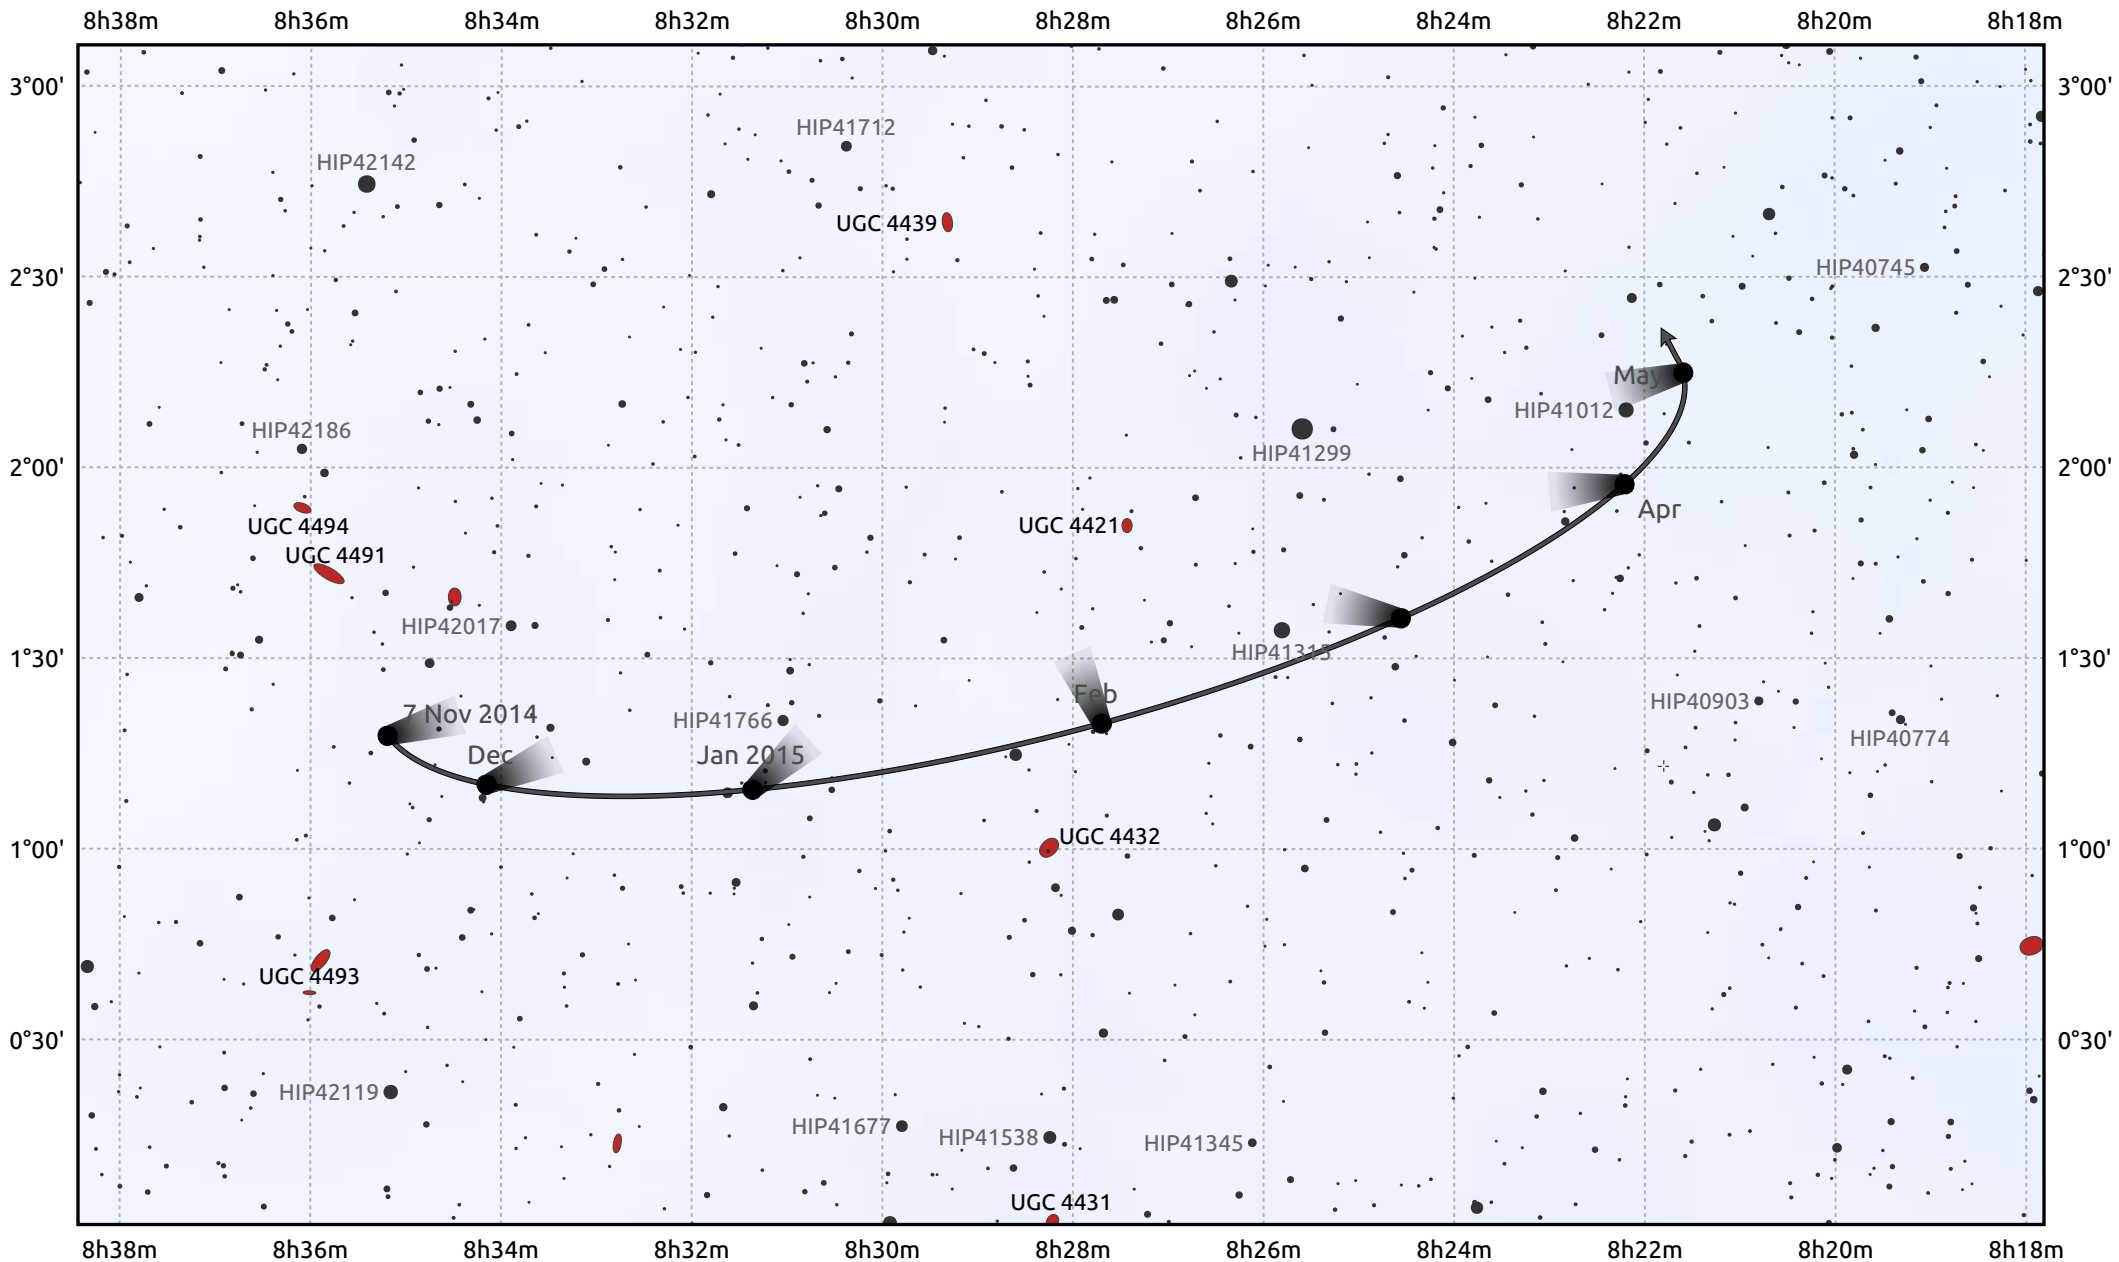

The path of 1P/Halley starting on 7 Nov 2014

© Dominic Ford 2011–2026. Date markers placed at midnight UTC. Downloaded from <https://in-the-sky.org>

Magnitude scale: · 12.0 · 11.0 · 10.0 · 9.0 · 8.0 · 7.0 · 6.0 · 5.0

— Ecliptic Plane

- Galaxy
- Bright nebula
- Open cluster
- ⊕ Globular cluster
- + Planetary nebula

Date	Mag
2015 Jan 1	nan
2015 Mar 1	nan
2015 May 1	nan