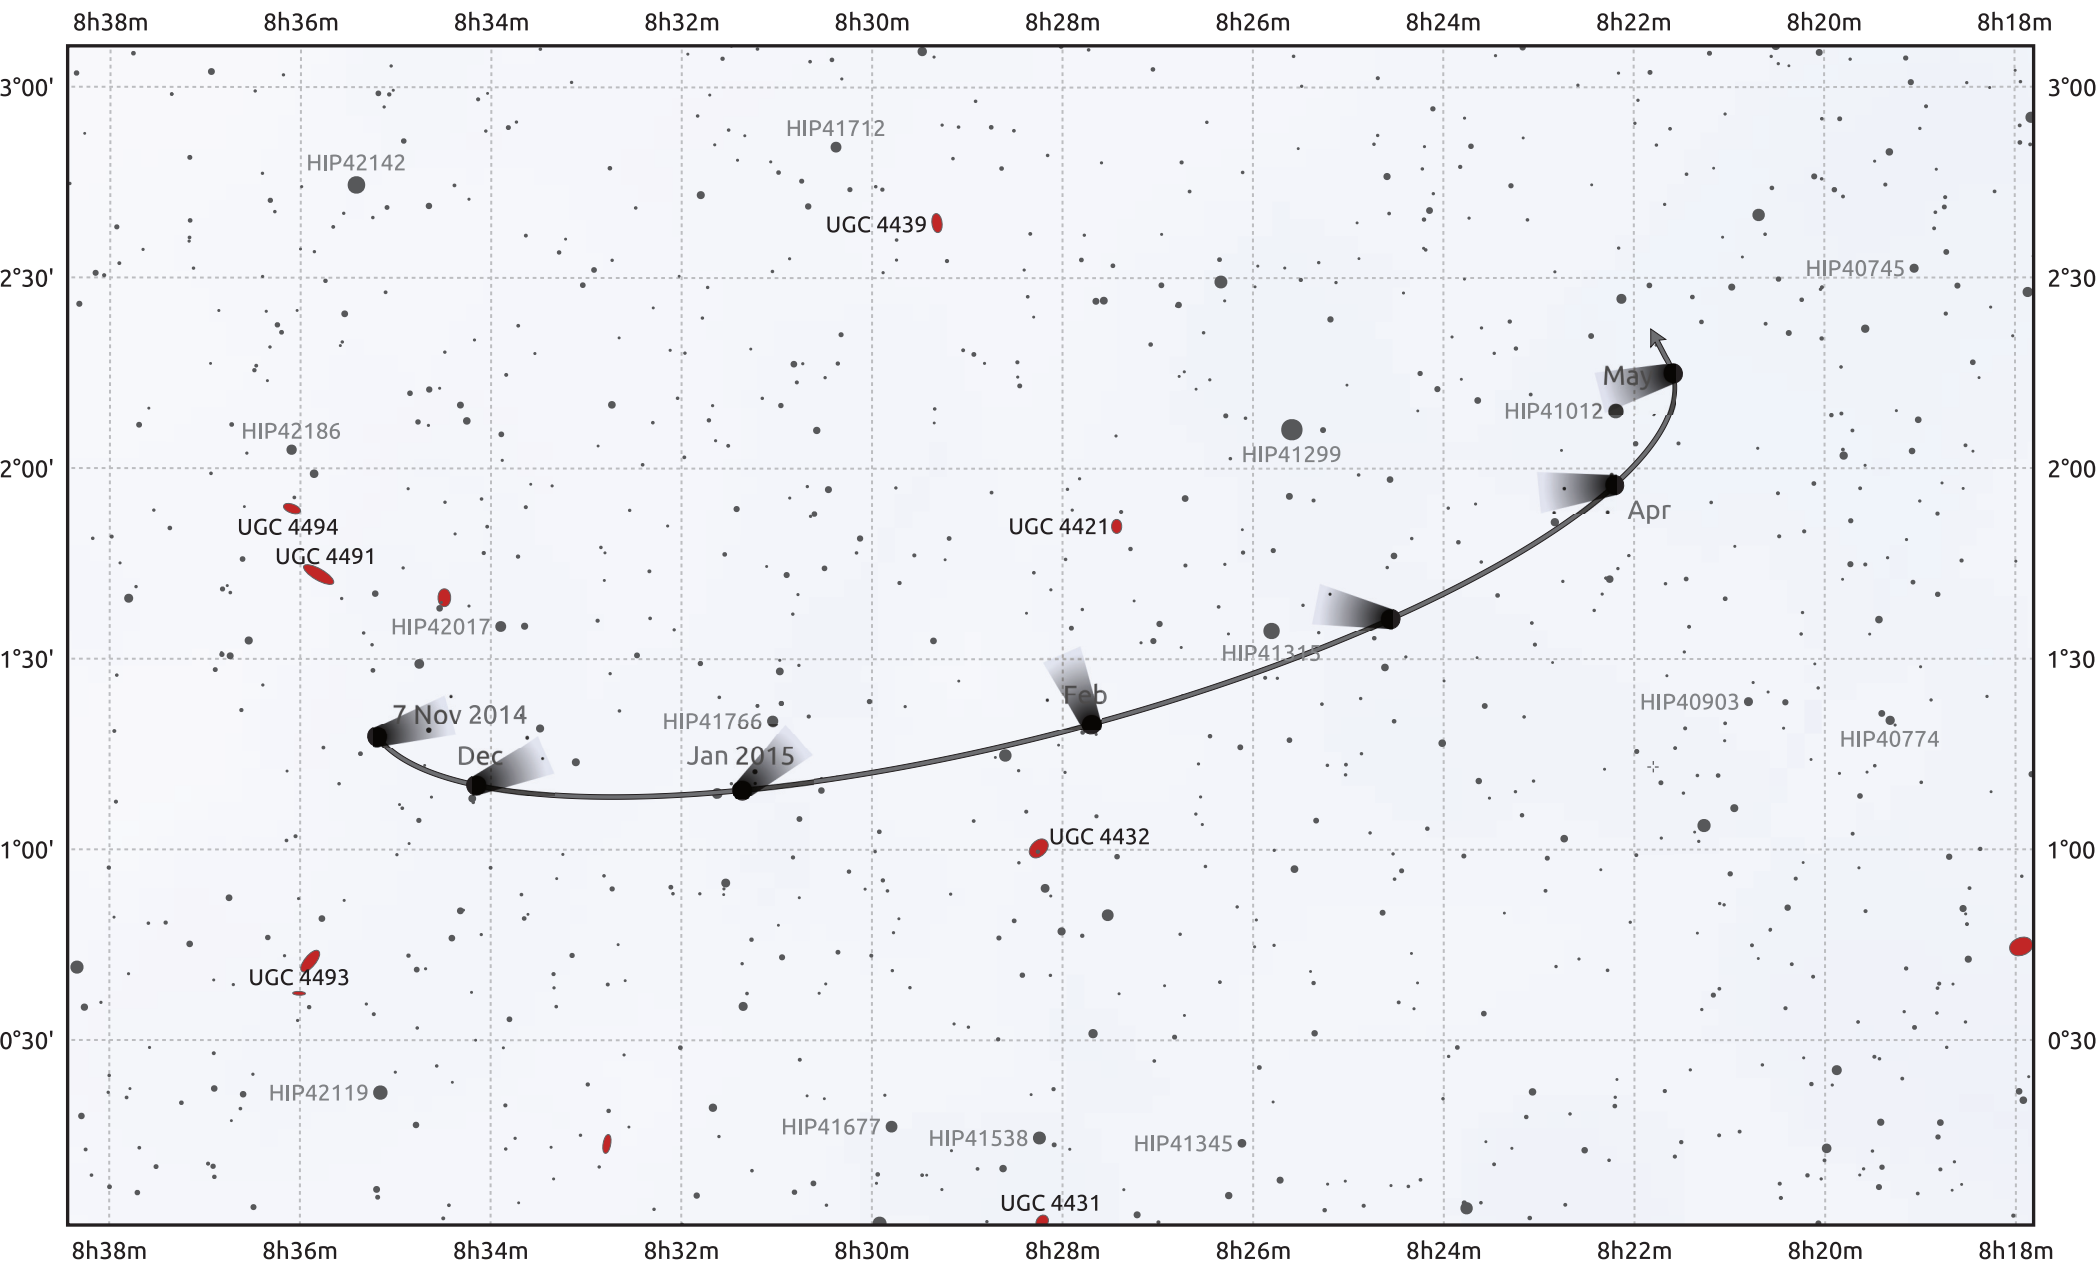

The path of 1P/Halley starting on 7 Nov 2014

© Dominic Ford 2011–2026. Date markers placed at midnight UTC. Downloaded from <https://in-the-sky.org>

Magnitude scale: 12.0 11.0 10.0 9.0 8.0 7.0 6.0 5.0

— Ecliptic Plane

- Galaxy
- Bright nebula
- Open cluster
- ⊕ Globular cluster
- ⊕ Planetary nebula

Date	Mag
2015 Jan 1	nan
2015 Mar 1	nan
2015 May 1	nan