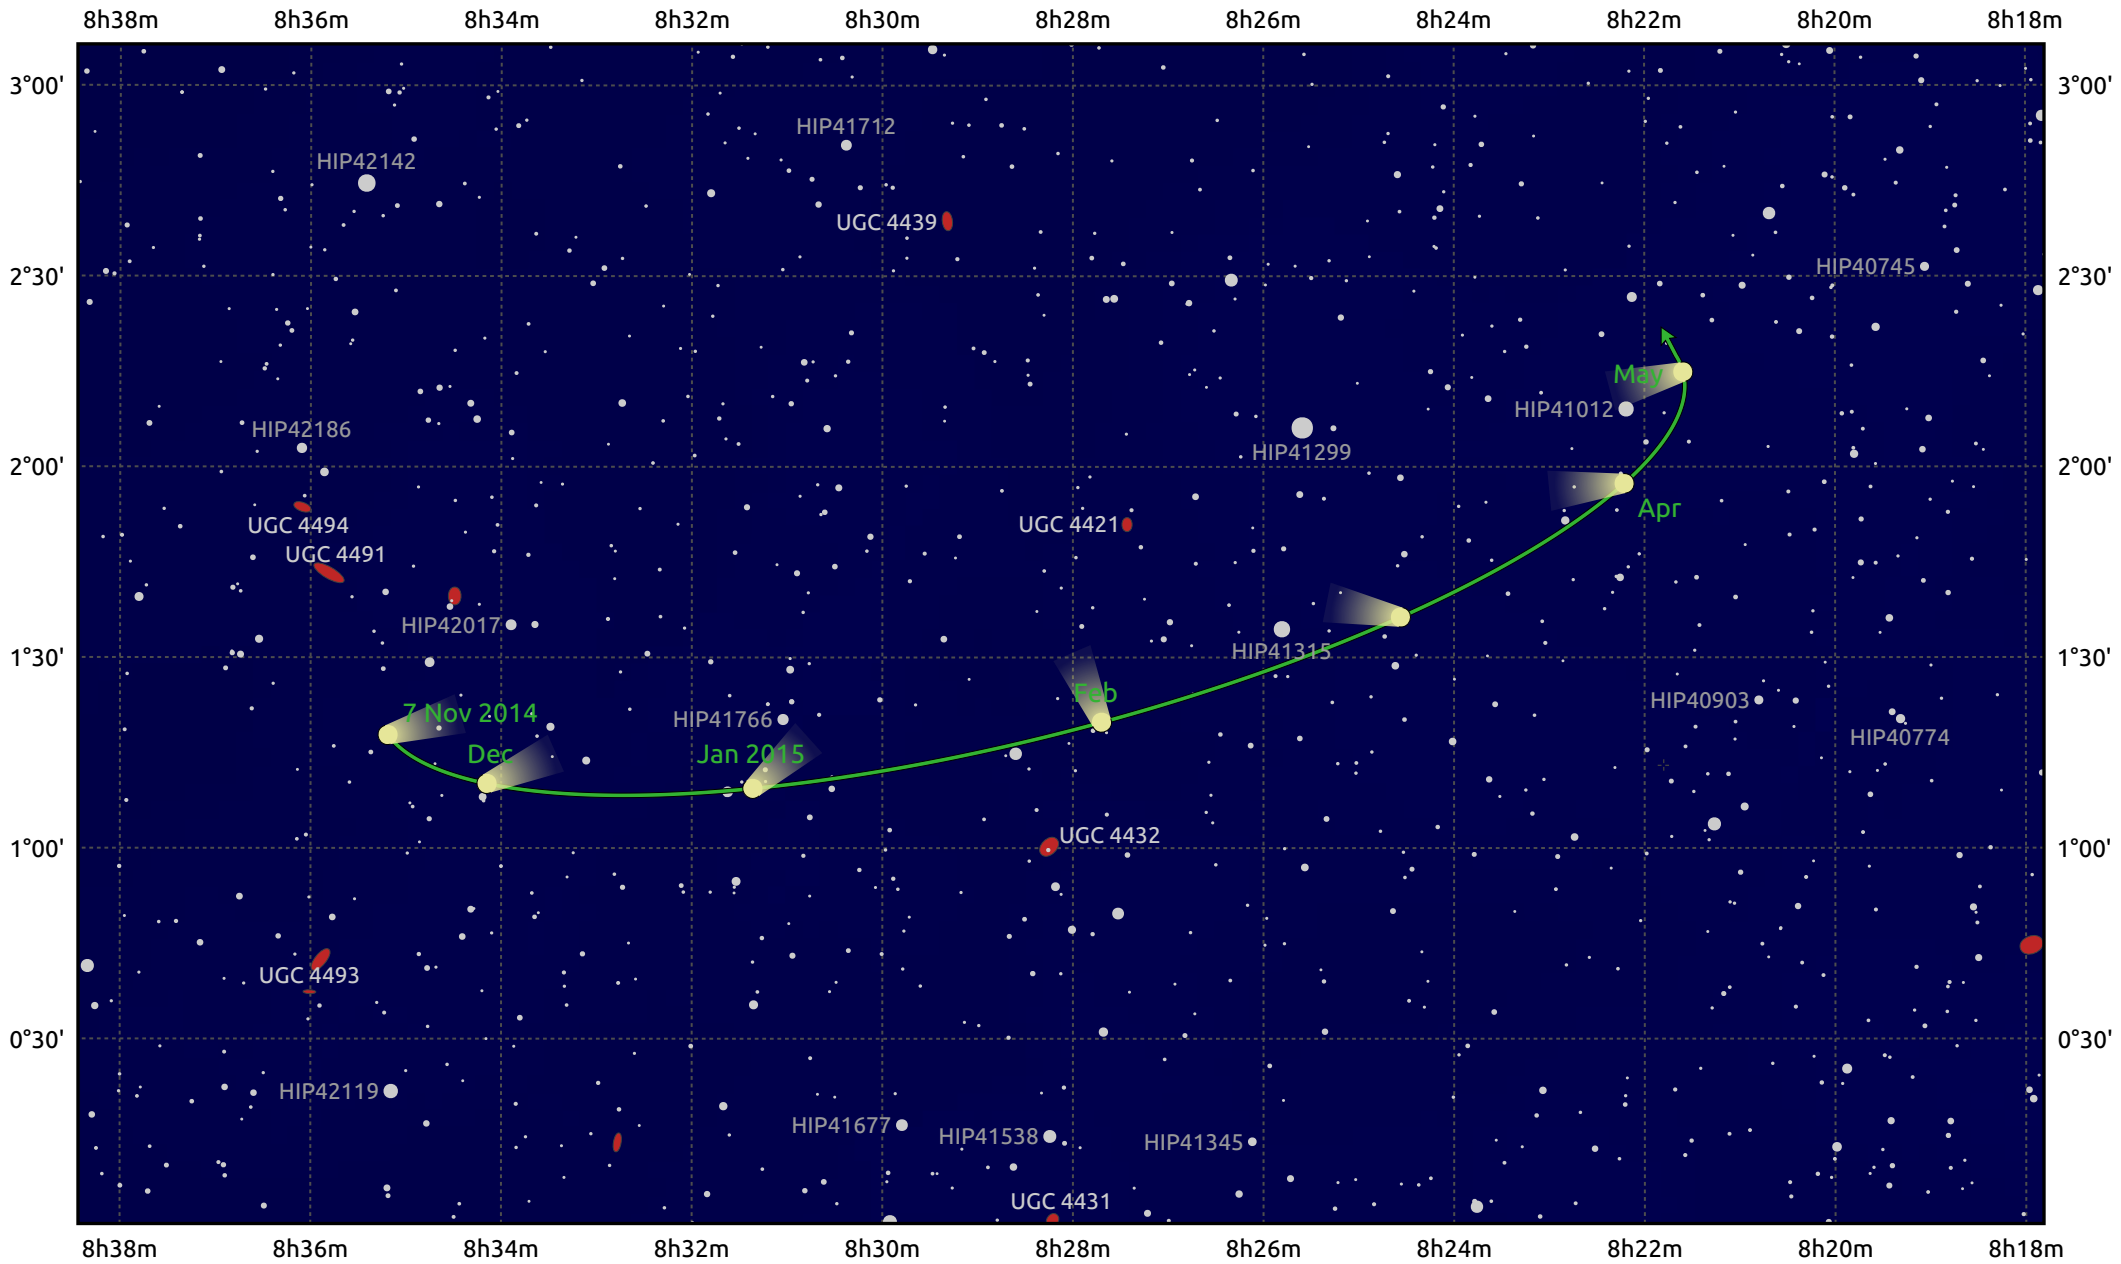

The path of 1P/Halley starting on 7 Nov 2014

© Dominic Ford 2011–2026. Date markers placed at midnight UTC. Downloaded from <https://in-the-sky.org>

Magnitude scale: 12.0 11.0 10.0 9.0 8.0 7.0 6.0 5.0

— Ecliptic Plane

- Galaxy
- Bright nebula
- Open cluster
- ⊕ Globular cluster
- + Planetary nebula

Date	Mag
2015 Jan 1	nan
2015 Mar 1	nan
2015 May 1	nan