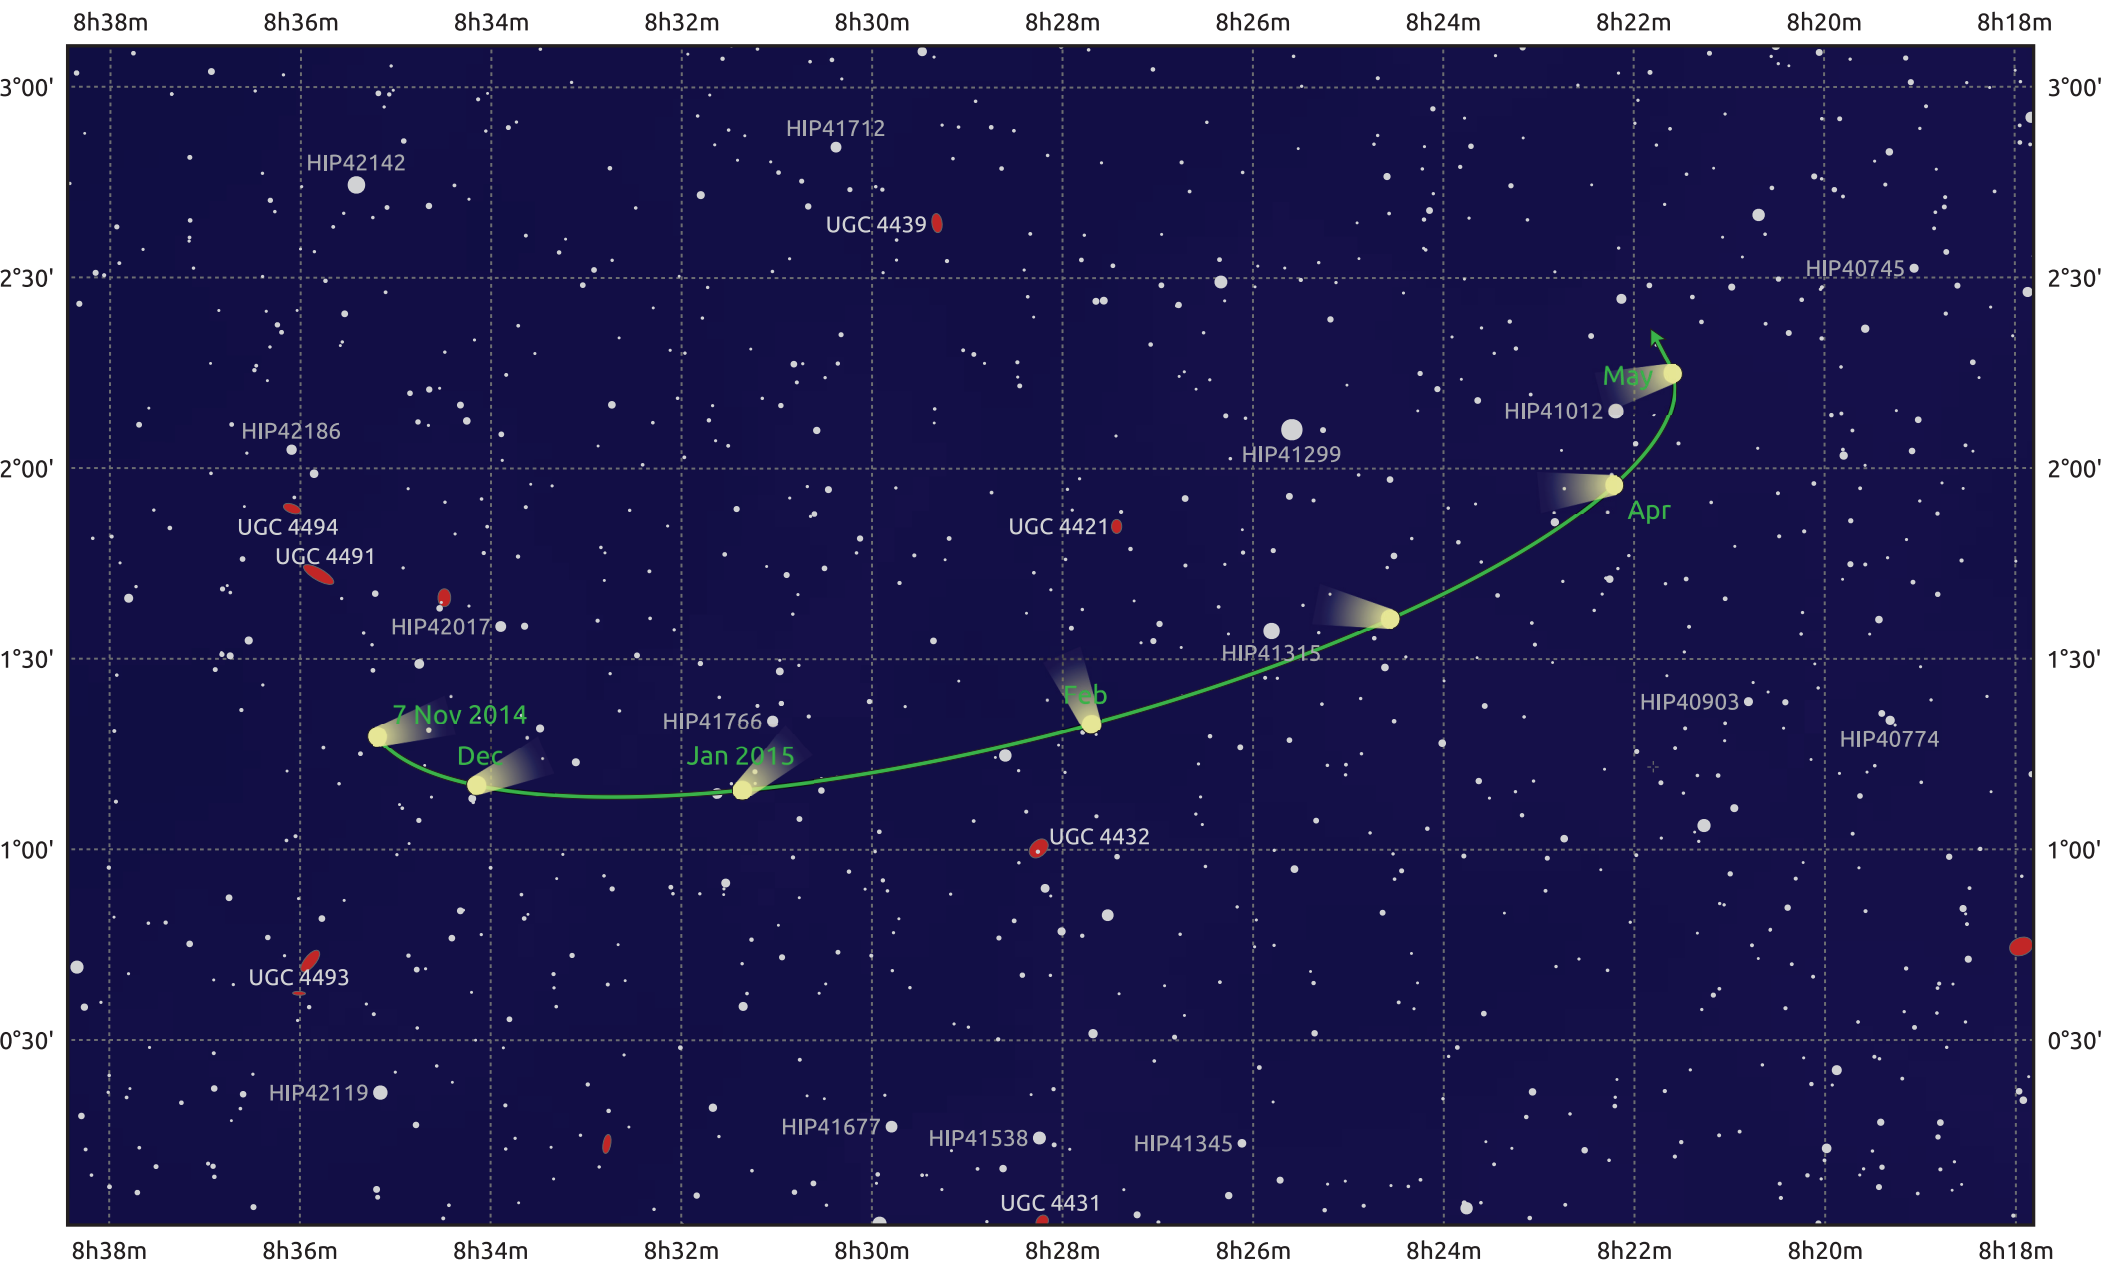

# The path of 1P/Halley starting on 7 Nov 2014

© Dominic Ford 2011–2026. Date markers placed at midnight UTC. Downloaded from <https://in-the-sky.org>

Magnitude scale: 12.0 11.0 10.0 9.0 8.0 7.0 6.0 5.0

— Ecliptic Plane

- Galaxy
- Bright nebula
- Open cluster
- ⊕ Globular cluster
- ⊕ Planetary nebula

| Date       | Mag |
|------------|-----|
| 2015 Jan 1 | nan |
| 2015 Mar 1 | nan |
| 2015 May 1 | nan |