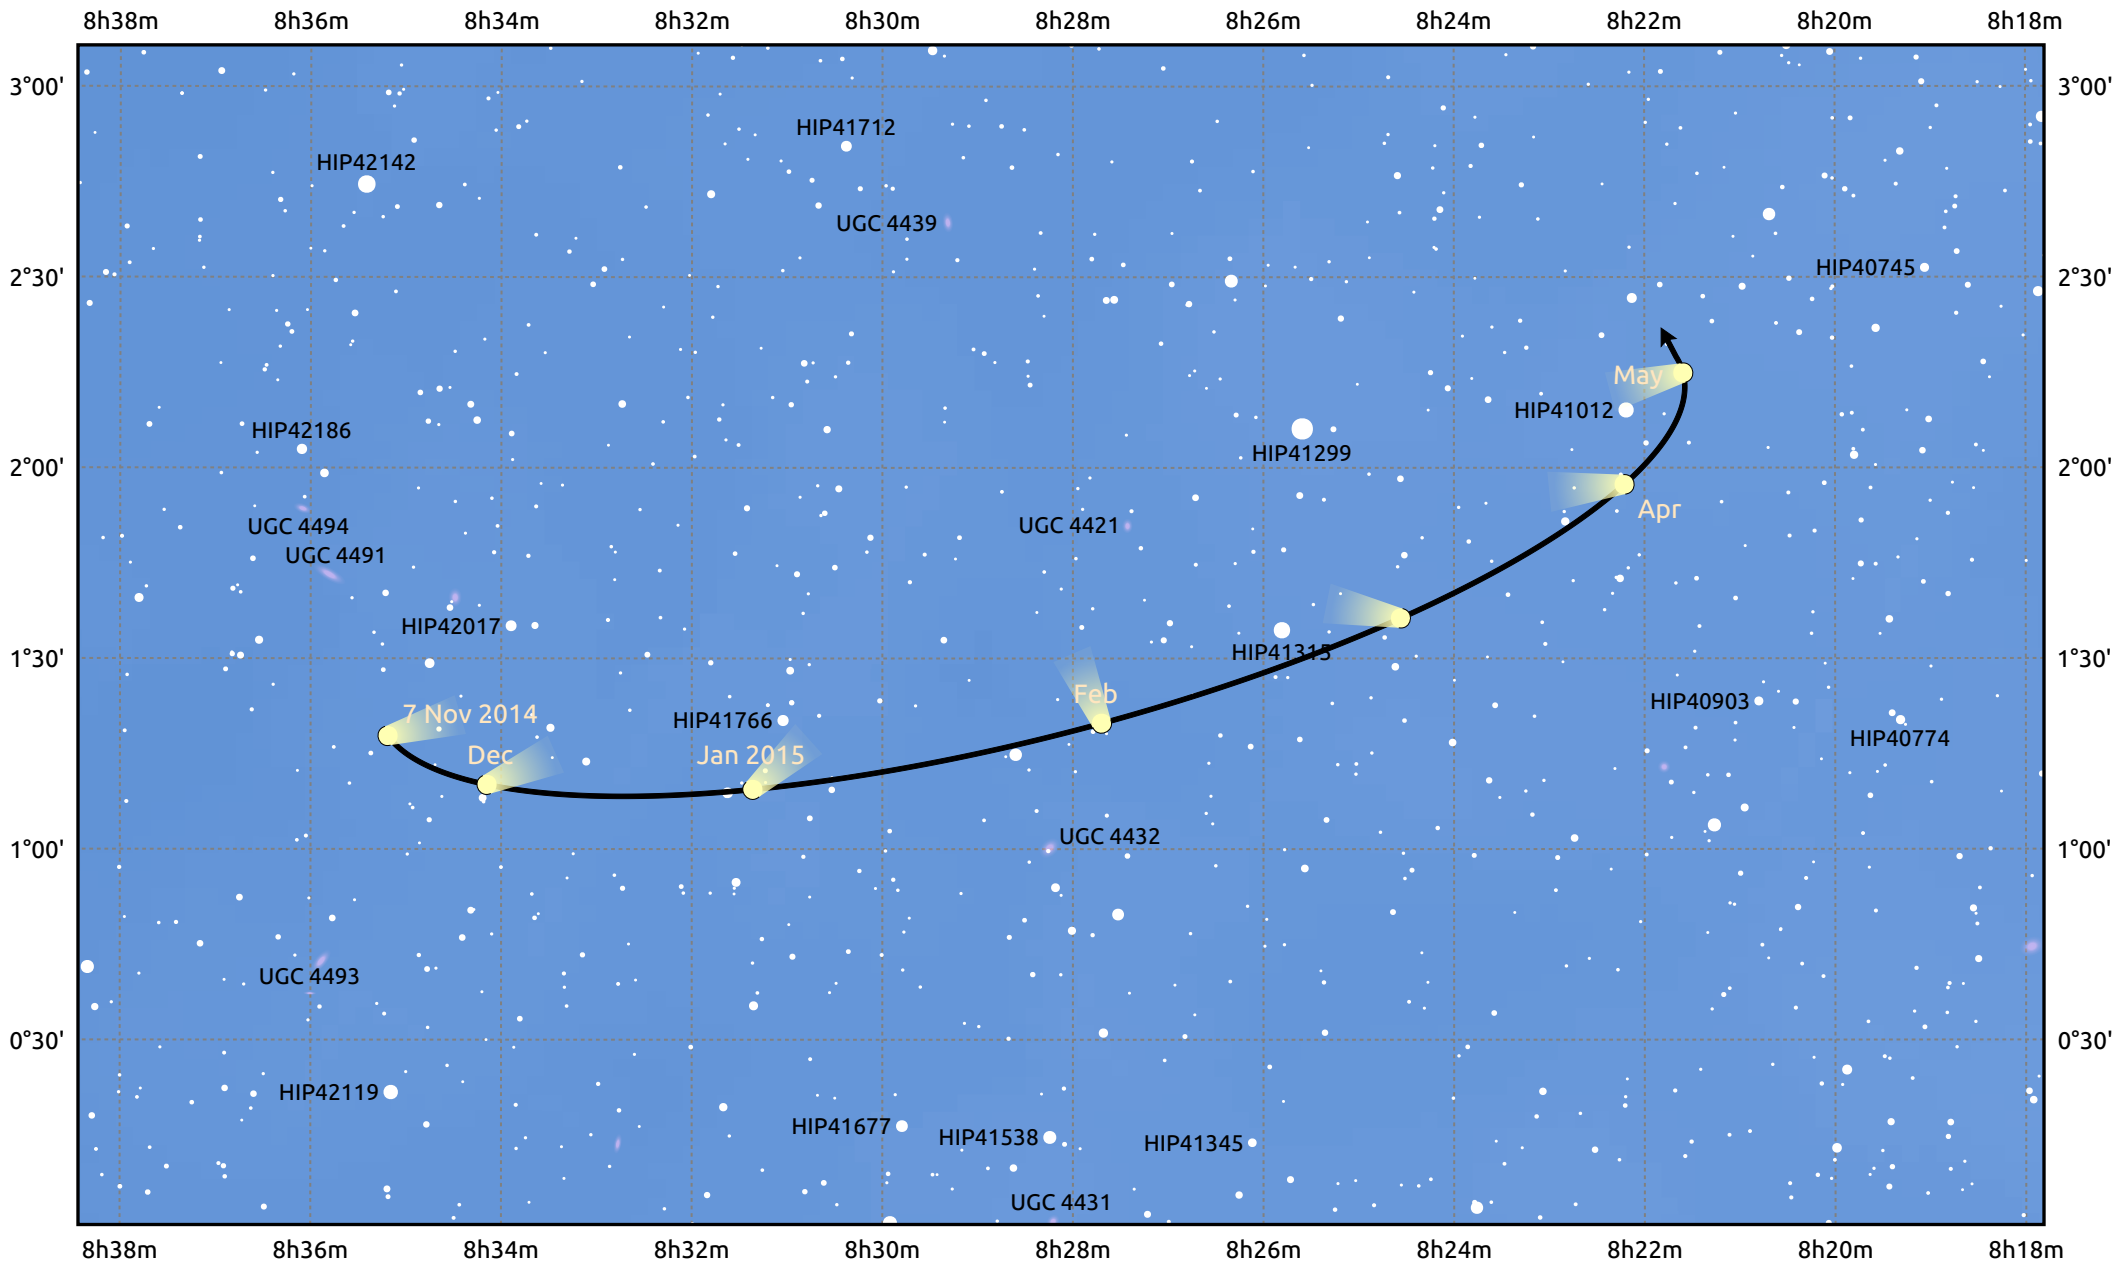

The path of 1P/Halley starting on 7 Nov 2014

© Dominic Ford 2011–2026. Date markers placed at midnight UTC. Downloaded from <https://in-the-sky.org>

Magnitude scale: · 12.0 · 11.0 · 10.0 · 9.0 · 8.0 · 7.0 · 6.0 · 5.0

— Ecliptic Plane

Galaxy Bright nebula Open cluster Globular cluster Planetary nebula

Date	Mag
2015 Jan 1	nan
2015 Mar 1	nan
2015 May 1	nan