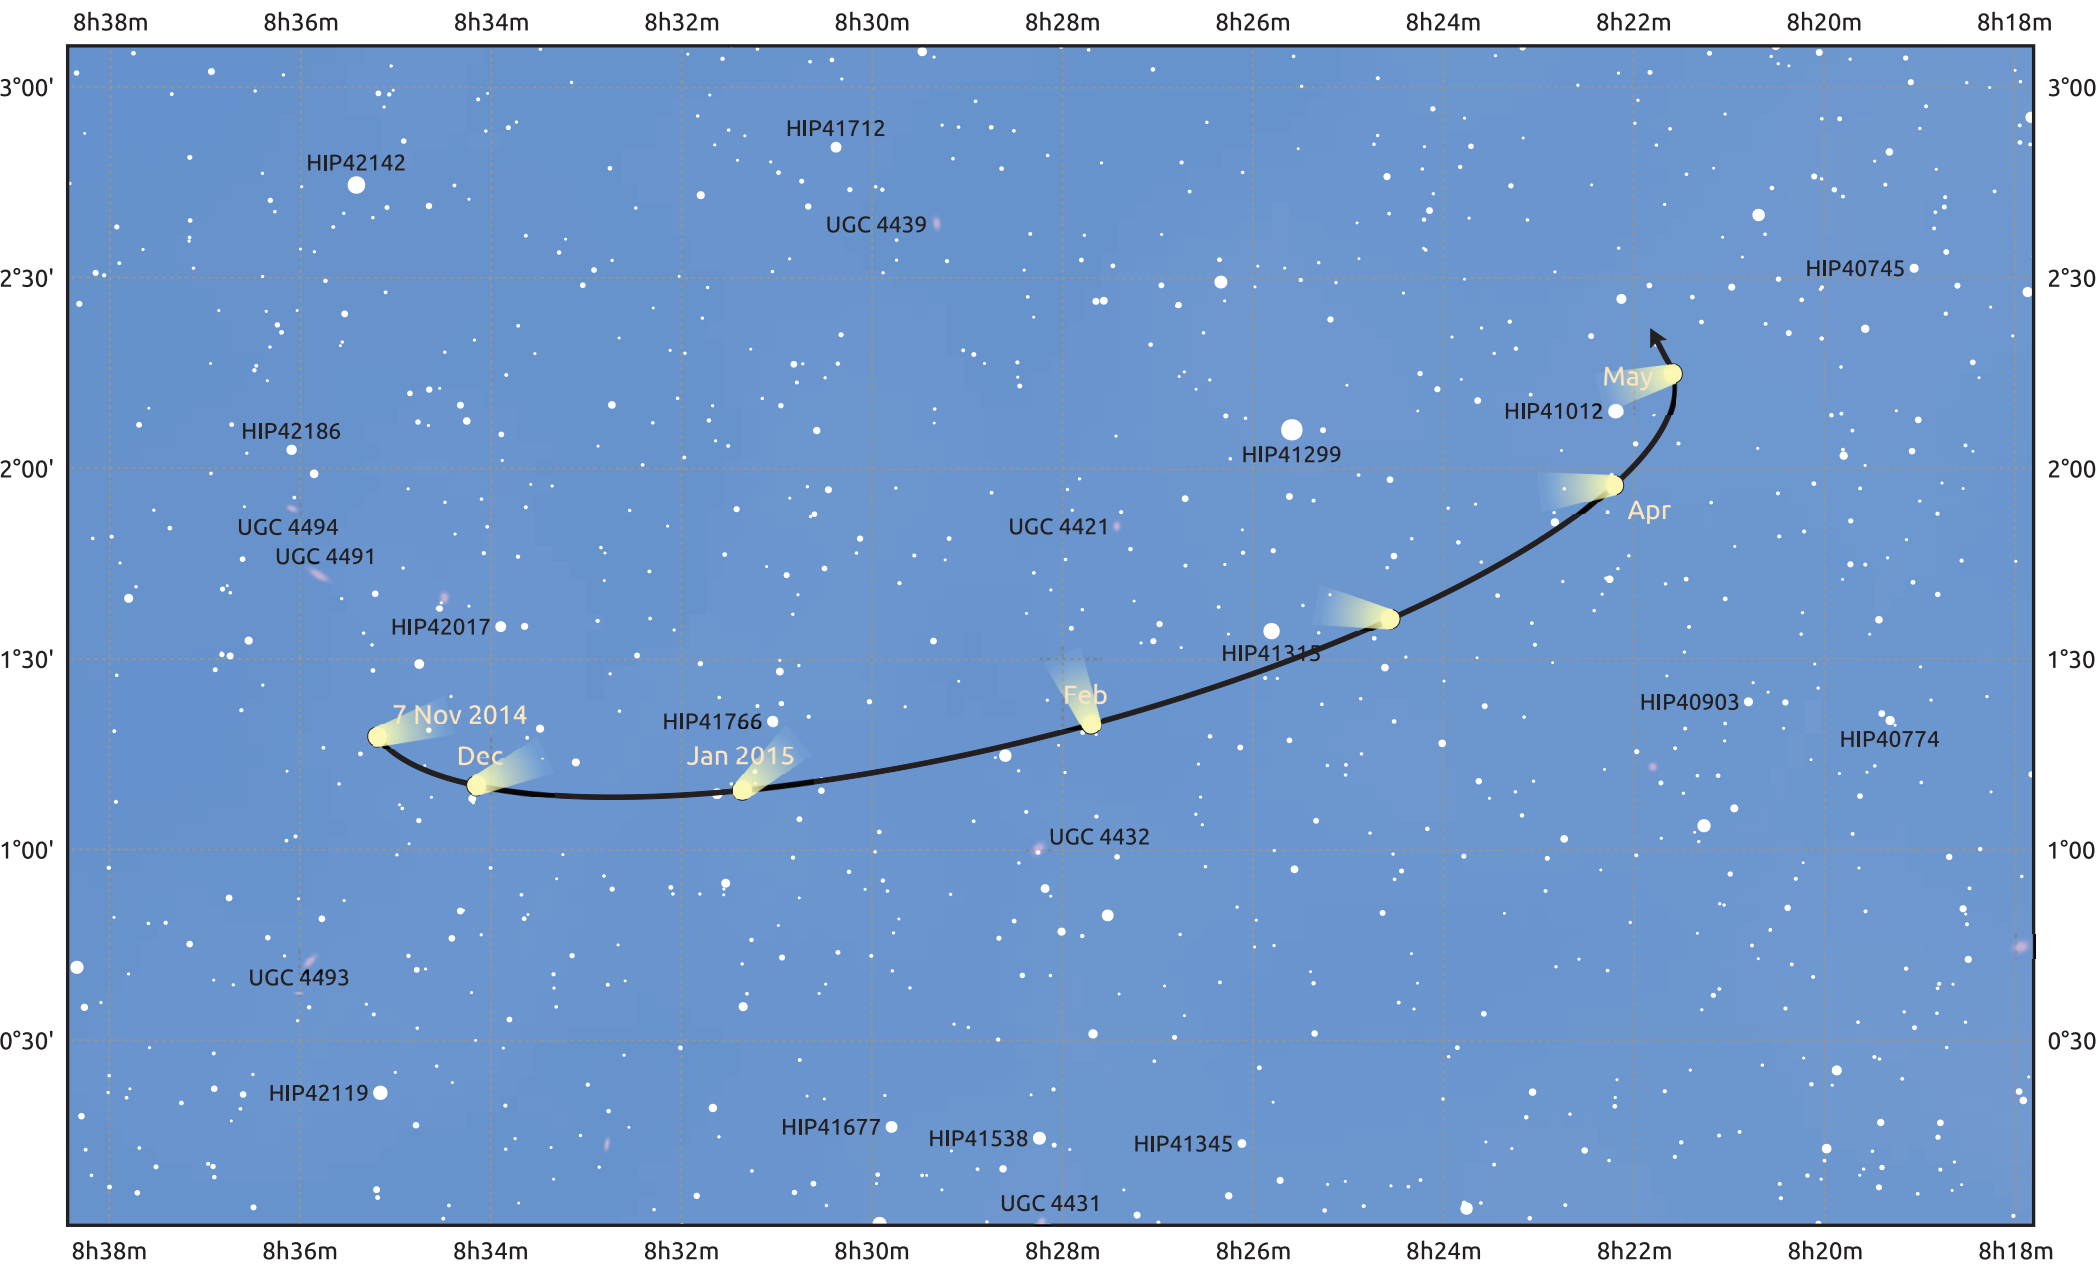

# The path of 1P/Halley starting on 7 Nov 2014

© Dominic Ford 2011–2026. Date markers placed at midnight UTC. Downloaded from <https://in-the-sky.org>

Magnitude scale: · 12.0 · 11.0 · 10.0 · 9.0 · 8.0 · 7.0 · 6.0 · 5.0

— Ecliptic Plane

Date	Mag
2015 Jan 1	nan
2015 Mar 1	nan
2015 May 1	nan

Galaxy    Bright nebula    Open cluster    Globular cluster    Planetary nebula