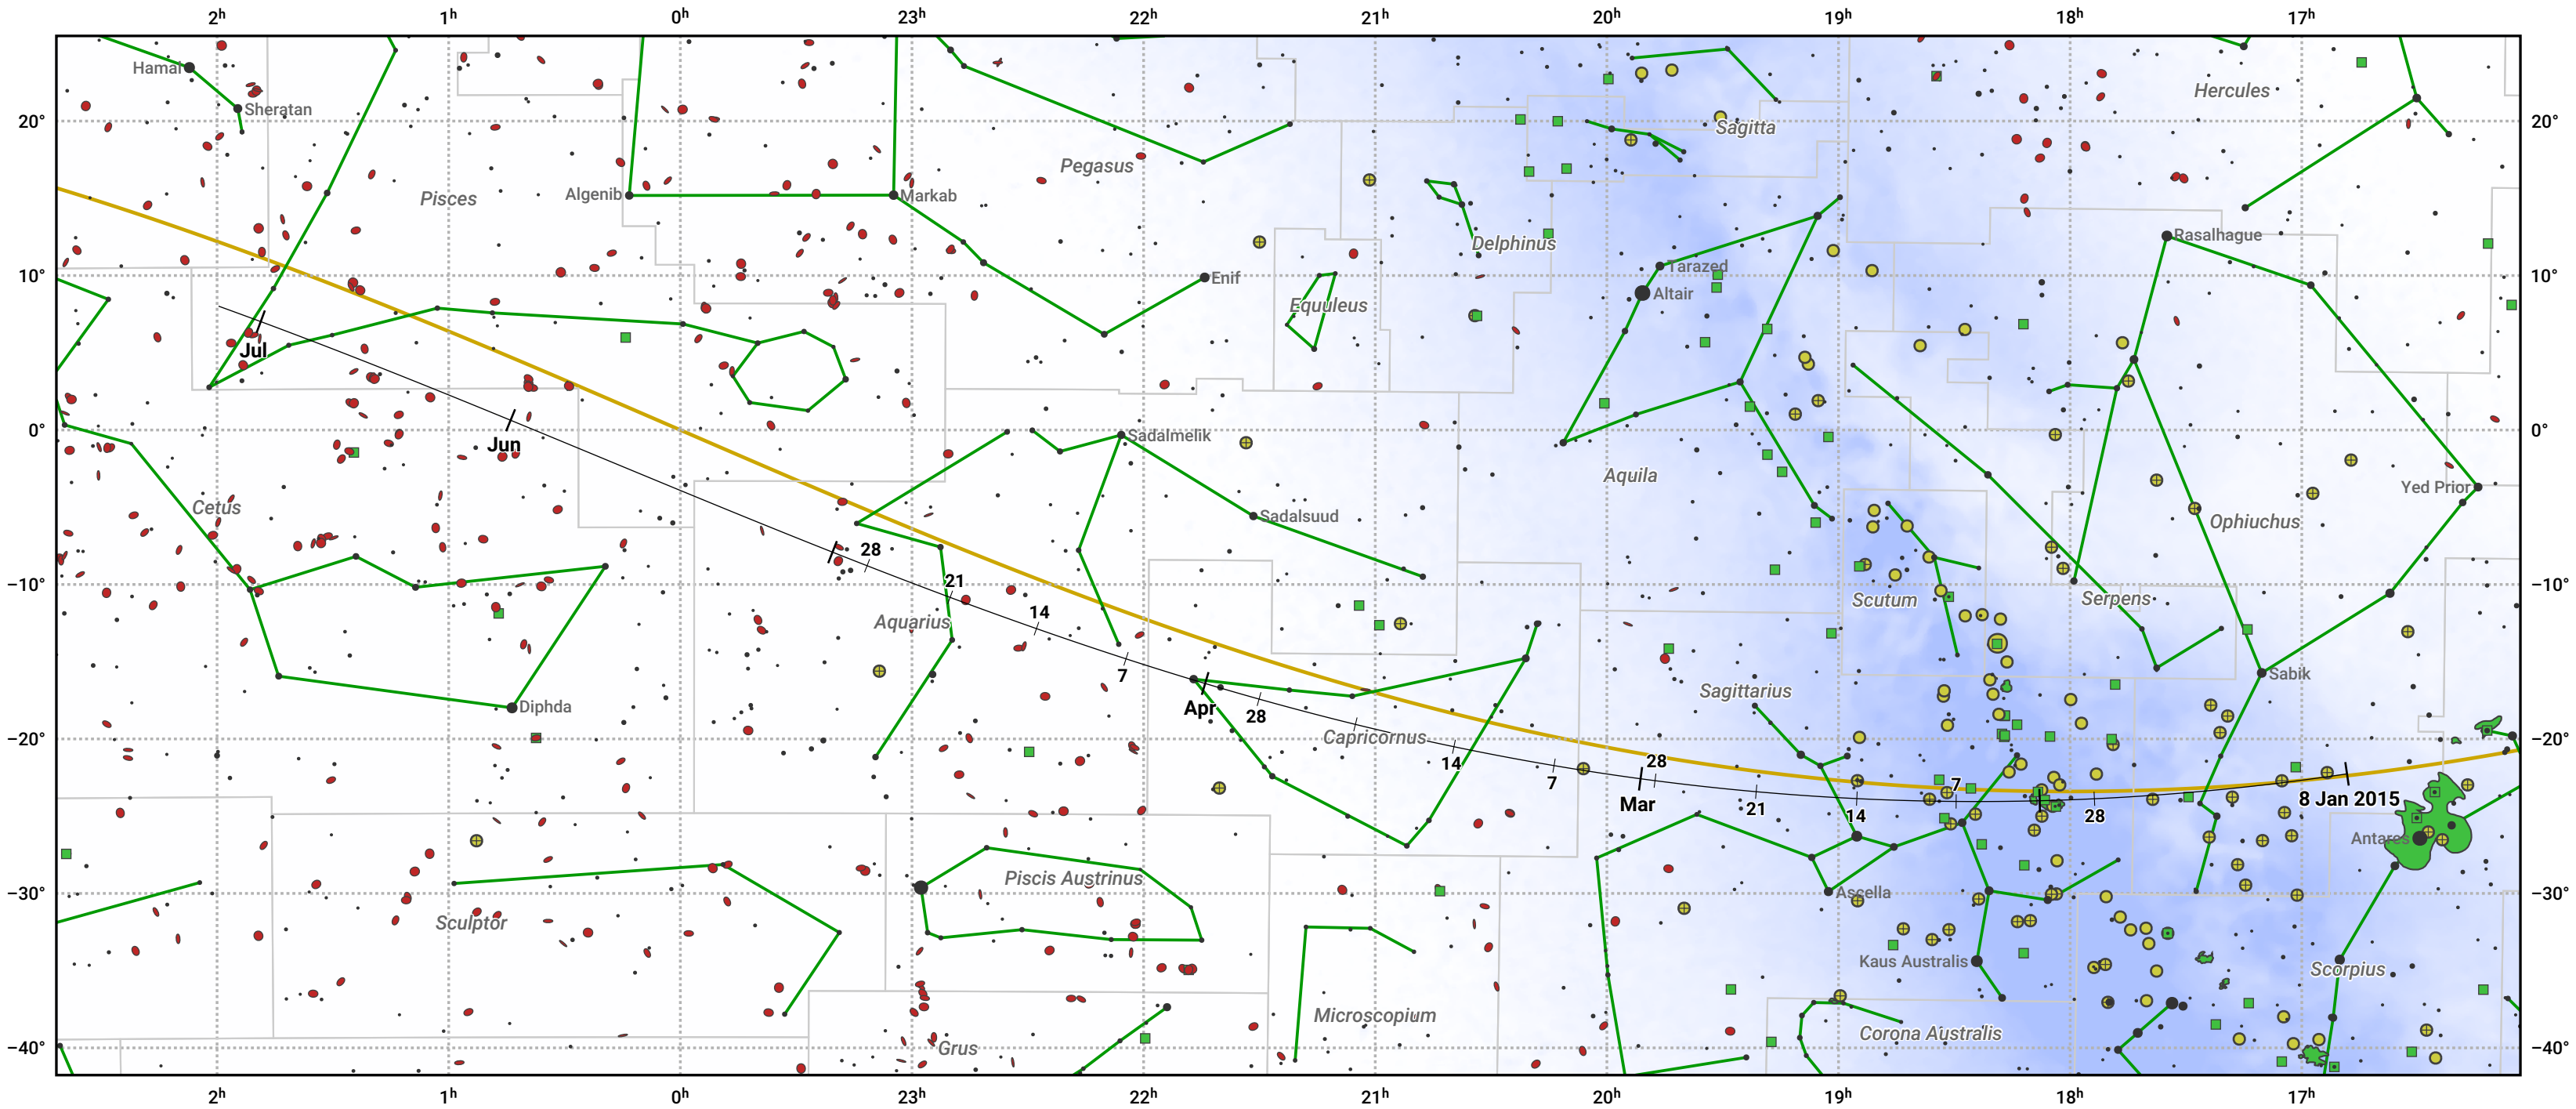

The path of 88P/Howell starting on 8 Jan 2015

© Dominic Ford 2011–2024. Date markers placed at midnight UTC. Downloaded from <https://in-the-sky.org>

Magnitude scale: 6.0 5.0 4.0 3.0 2.0 1.0 0.0

Ecliptic Plane

Galaxy Bright nebula Open cluster + Globular cluster

Date	Mag
2015 Feb 7	10.2
2015 Mar 1	9.6
2015 Mar 24	9.2
2015 May 1	9.2
2015 Jun 19	10.2
2015 Jul 1	10.5