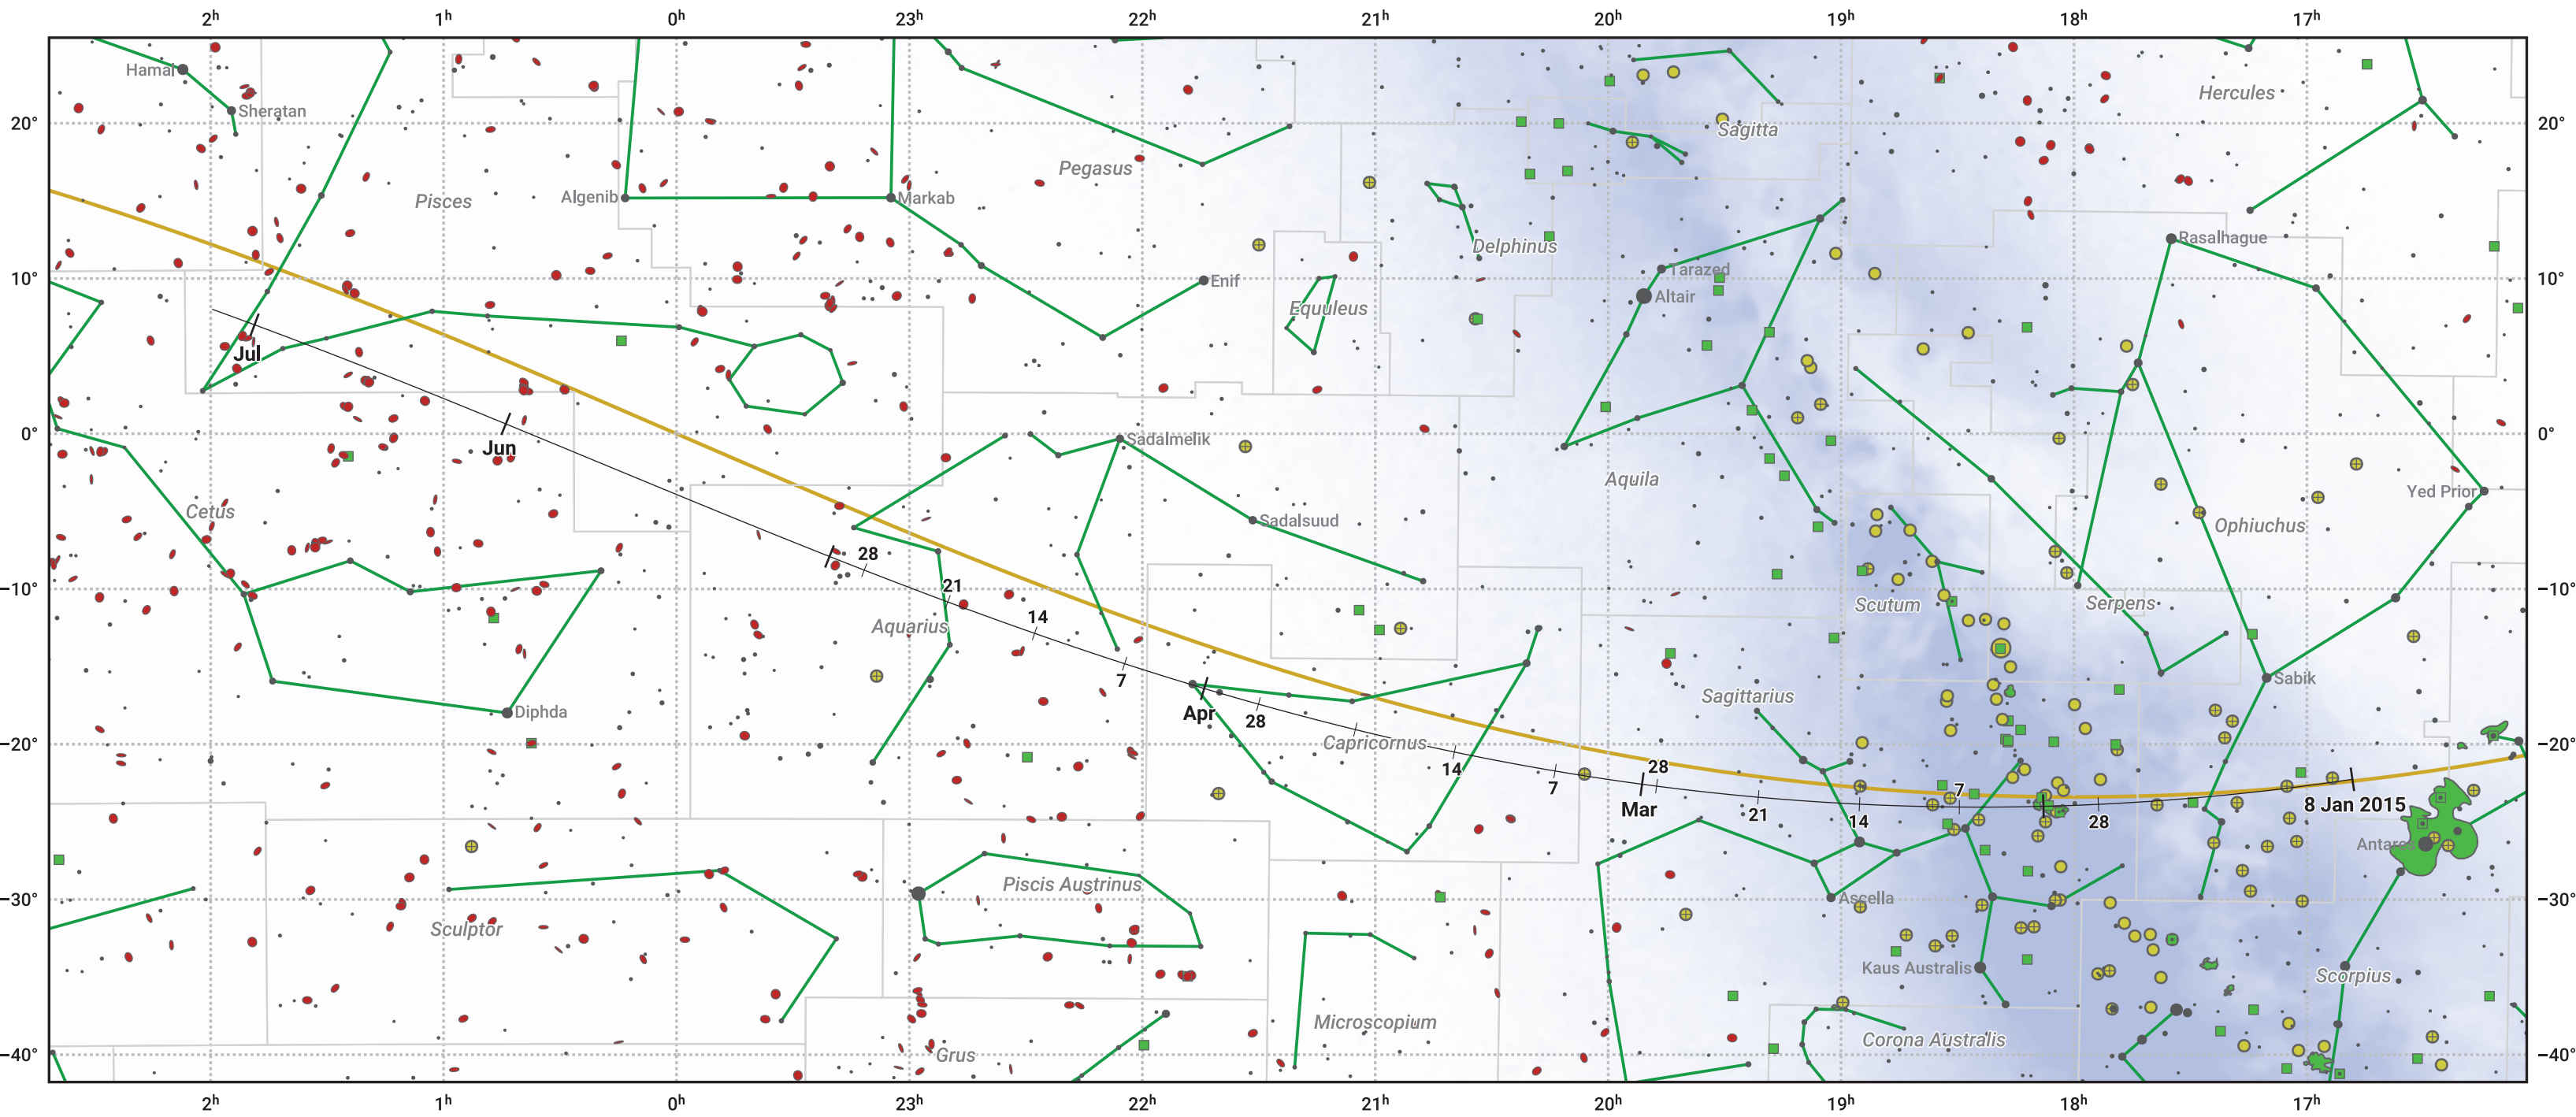

The path of 88P/Howell starting on 8 Jan 2015

© Dominic Ford 2011–2024. Date markers placed at midnight UTC. Downloaded from <https://in-the-sky.org>

Magnitude scale: -6.0 -5.0 -4.0 -3.0 -2.0 -1.0 0.0

Ecliptic Plane

Galaxy Bright nebula Open cluster + Globular cluster

Date	Mag
2015 Feb 7	10.2
2015 Mar 1	9.6
2015 Mar 24	9.2
2015 May 1	9.2
2015 Jun 19	10.2
2015 Jul 1	10.5