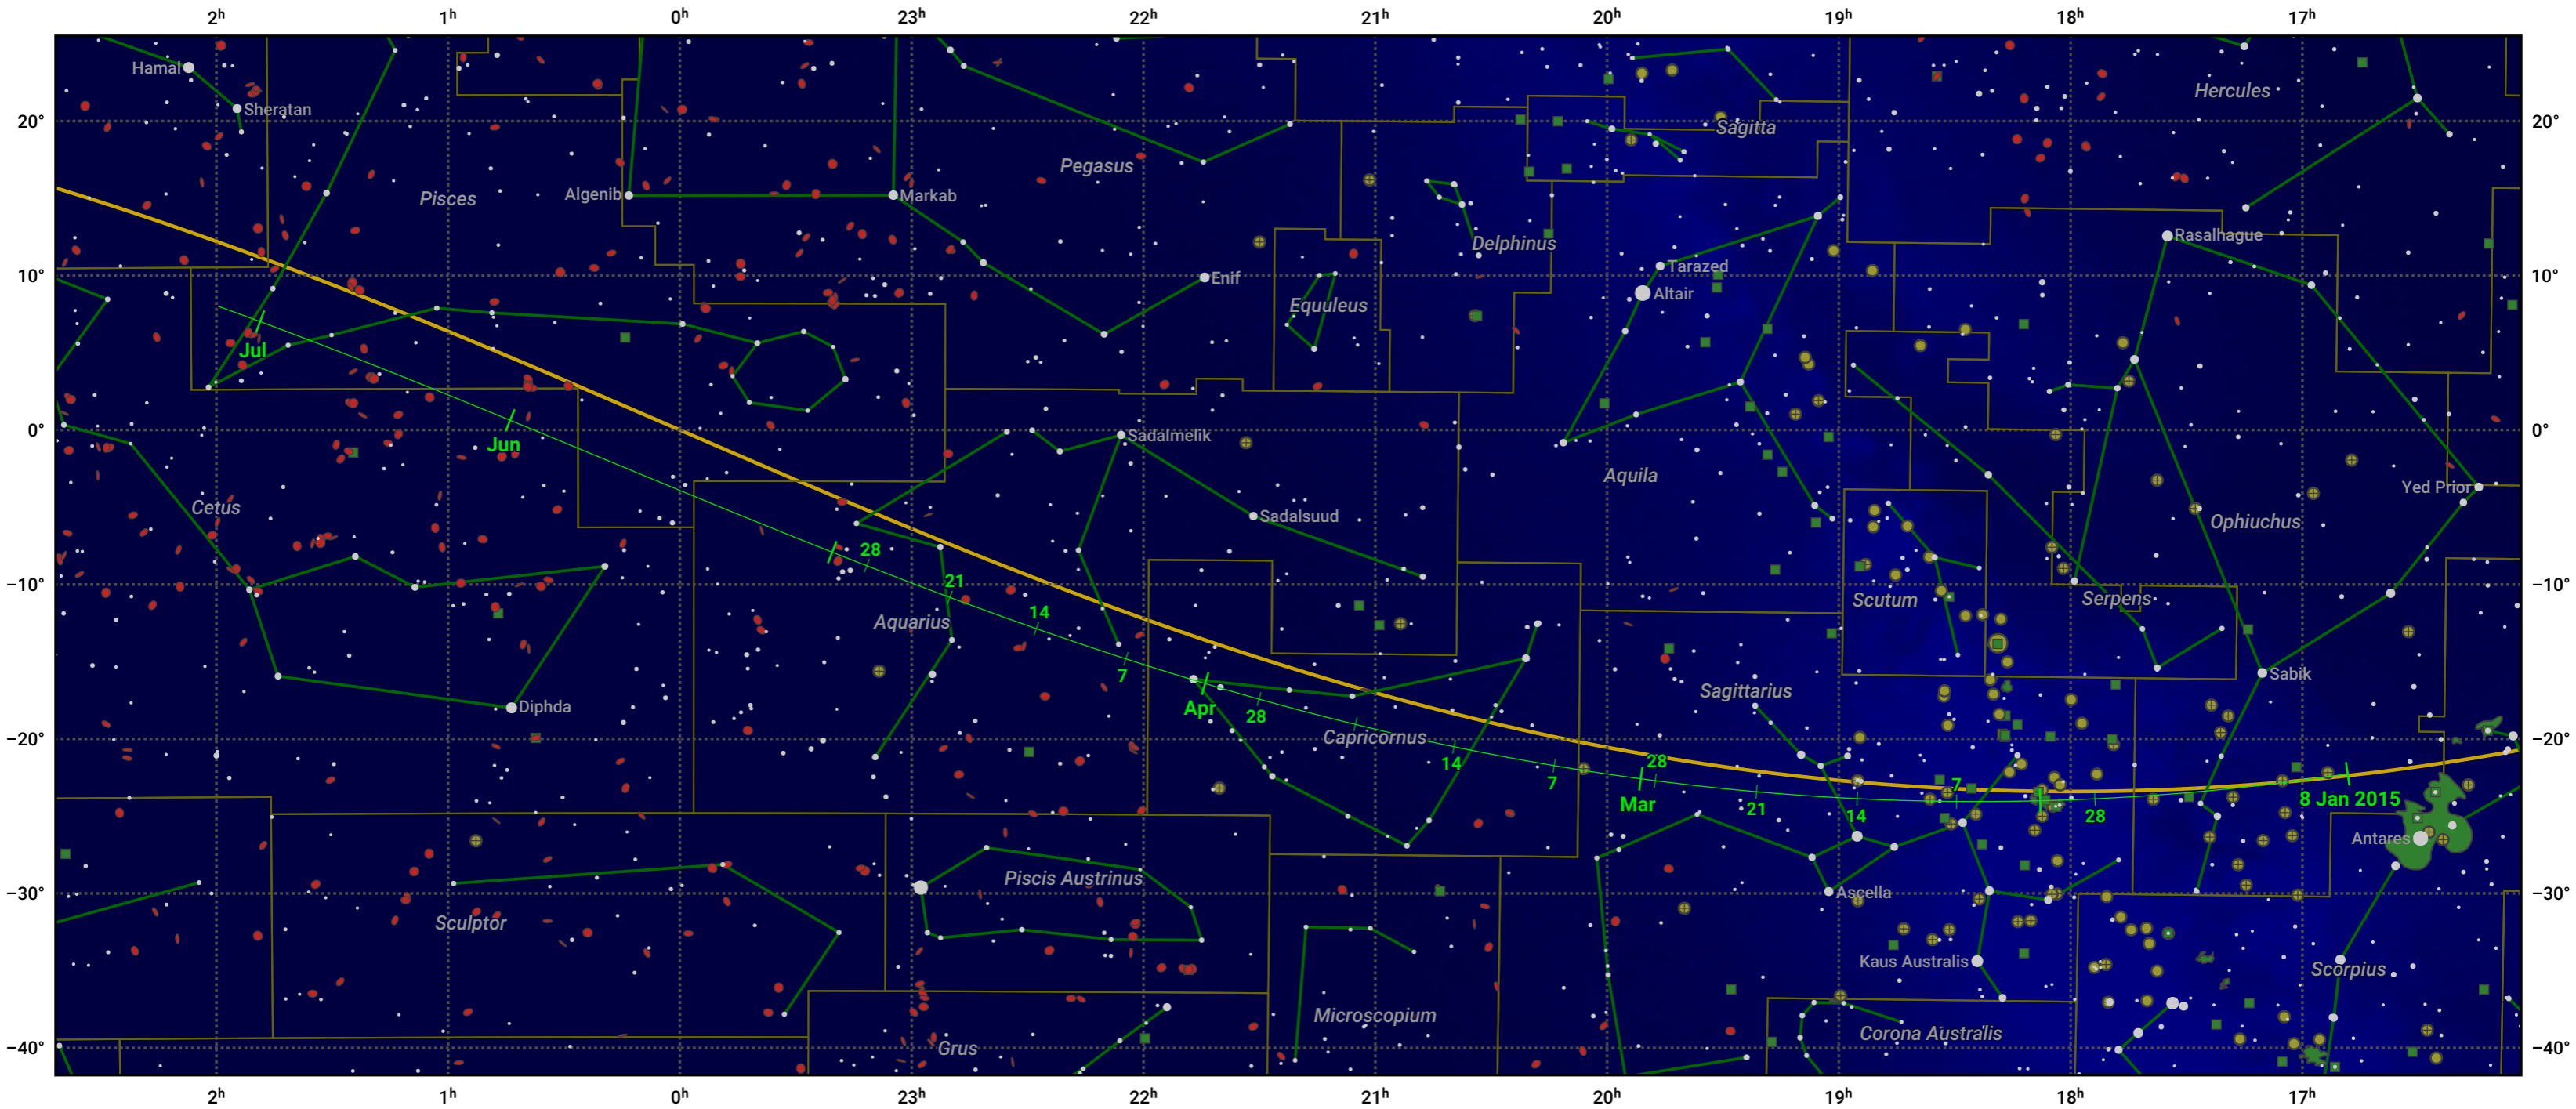

The path of 88P/Howell starting on 8 Jan 2015

© Dominic Ford 2011–2024. Date markers placed at midnight UTC. Downloaded from <https://in-the-sky.org>

Magnitude scale: ● 6.0 ● 5.0 ● 4.0 ● 3.0 ● 2.0 ● 1.0 ● 0.0

— Ecliptic Plane

● Galaxy ■ Bright nebula ● Open cluster ⊕ Globular cluster

Date	Mag
2015 Feb 7	10.2
2015 Mar 1	9.6
2015 Mar 24	9.2
2015 May 1	9.2
2015 Jun 19	10.2
2015 Jul 1	10.5