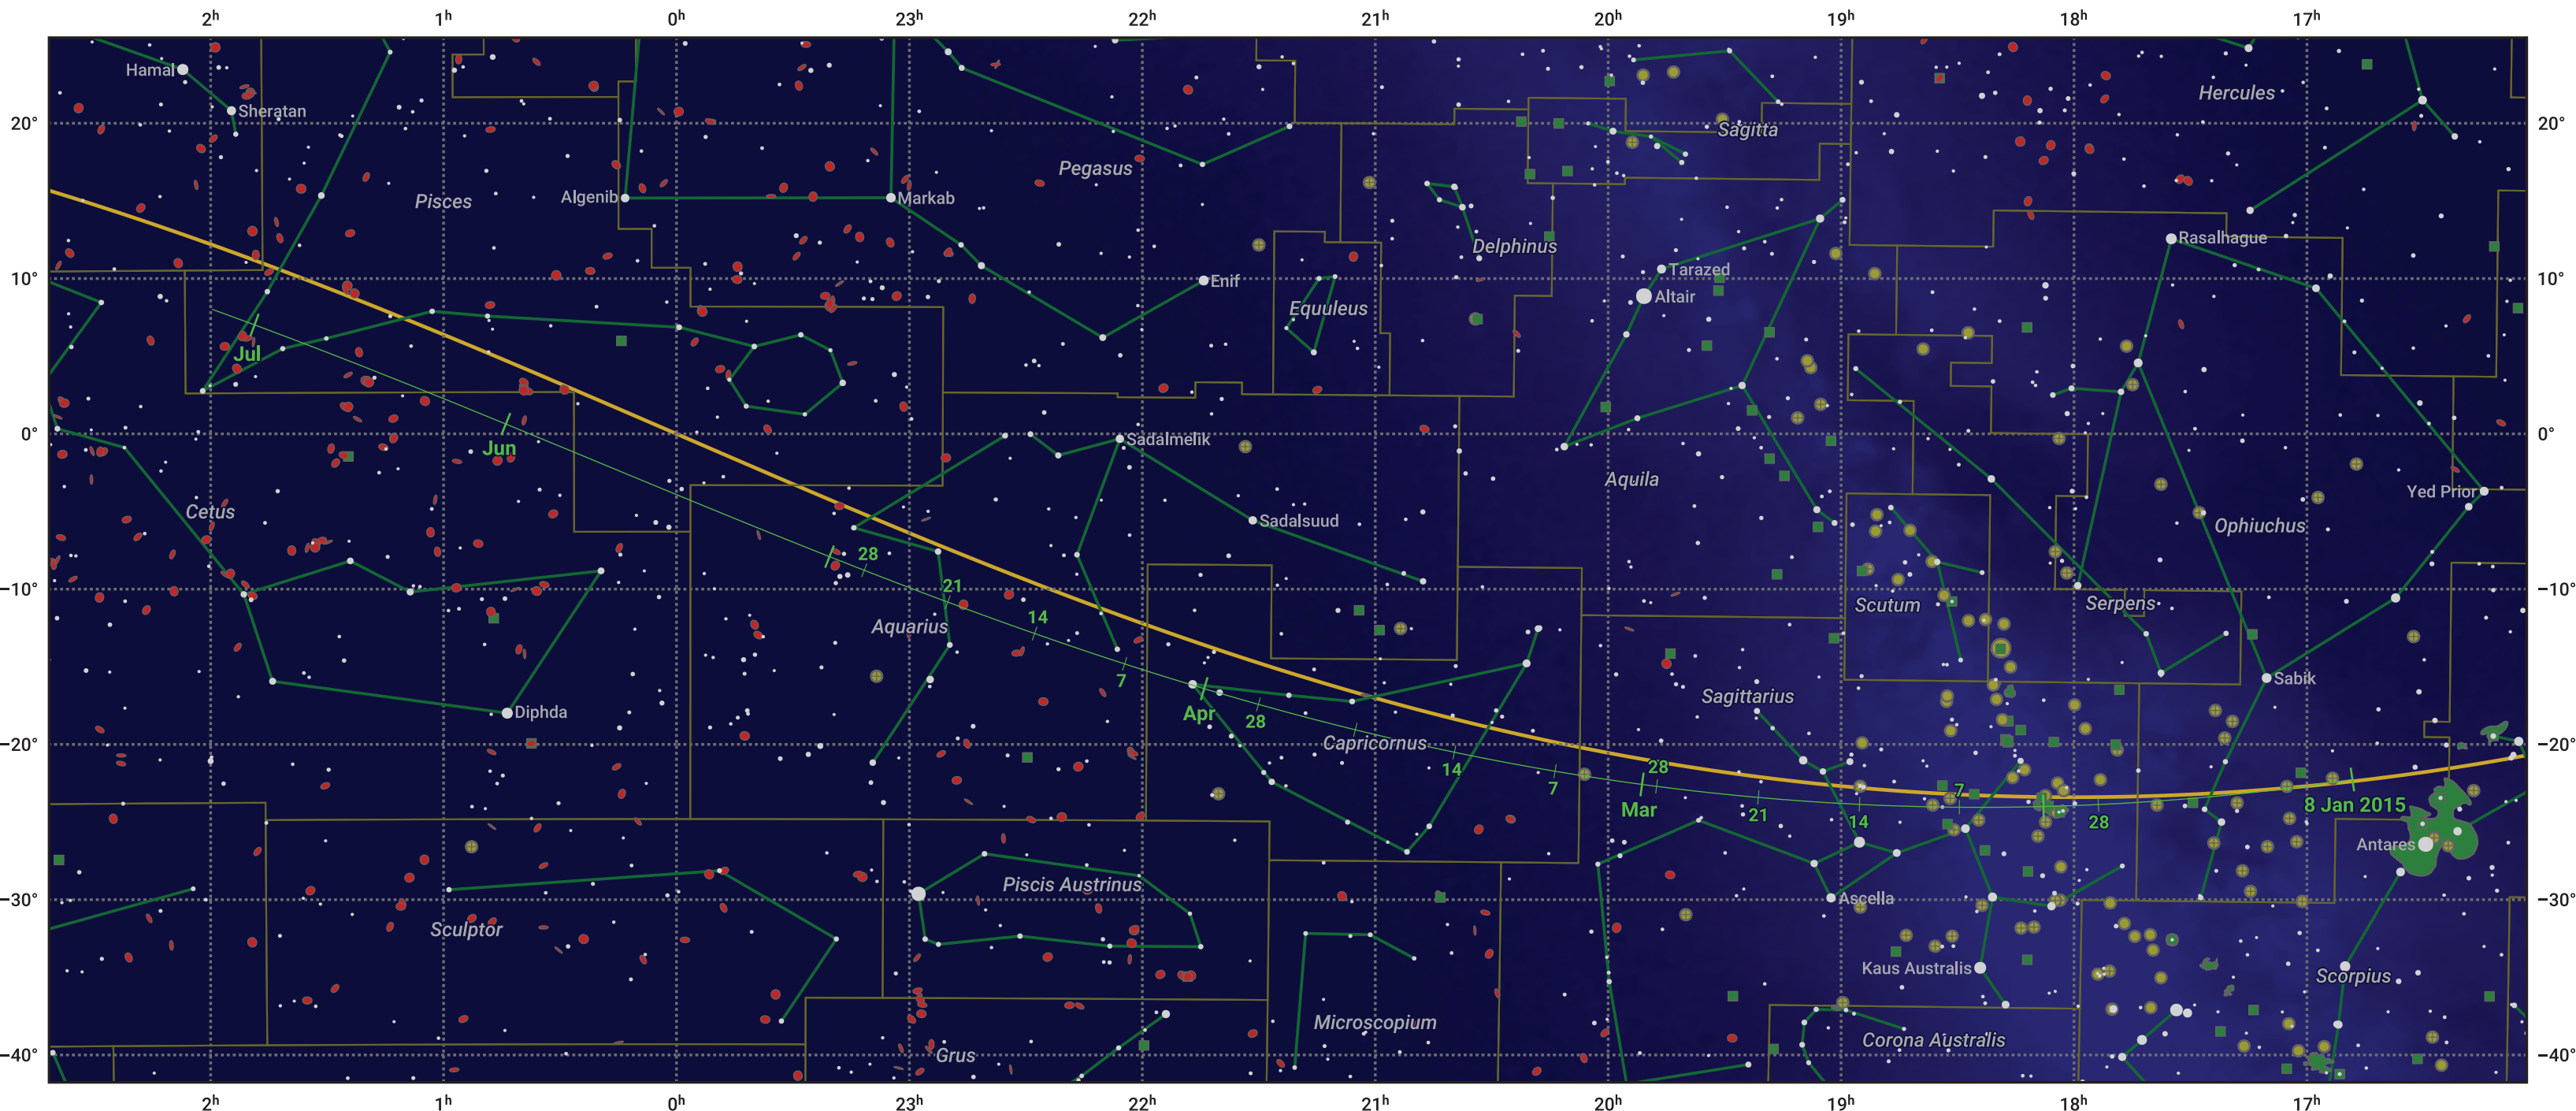

# The path of 88P/Howell starting on 8 Jan 2015

© Dominic Ford 2011–2024. Date markers placed at midnight UTC. Downloaded from <https://in-the-sky.org>

Magnitude scale:  -6.0  -5.0  -4.0  -3.0  -2.0  -1.0  0.0

Ecliptic Plane

Galaxy  Bright nebula  Open cluster  Globular cluster

Date	Mag
2015 Feb 7	10.2
2015 Mar 1	9.6
2015 Mar 24	9.2
2015 May 1	9.2
2015 Jun 19	10.2
2015 Jul 1	10.5