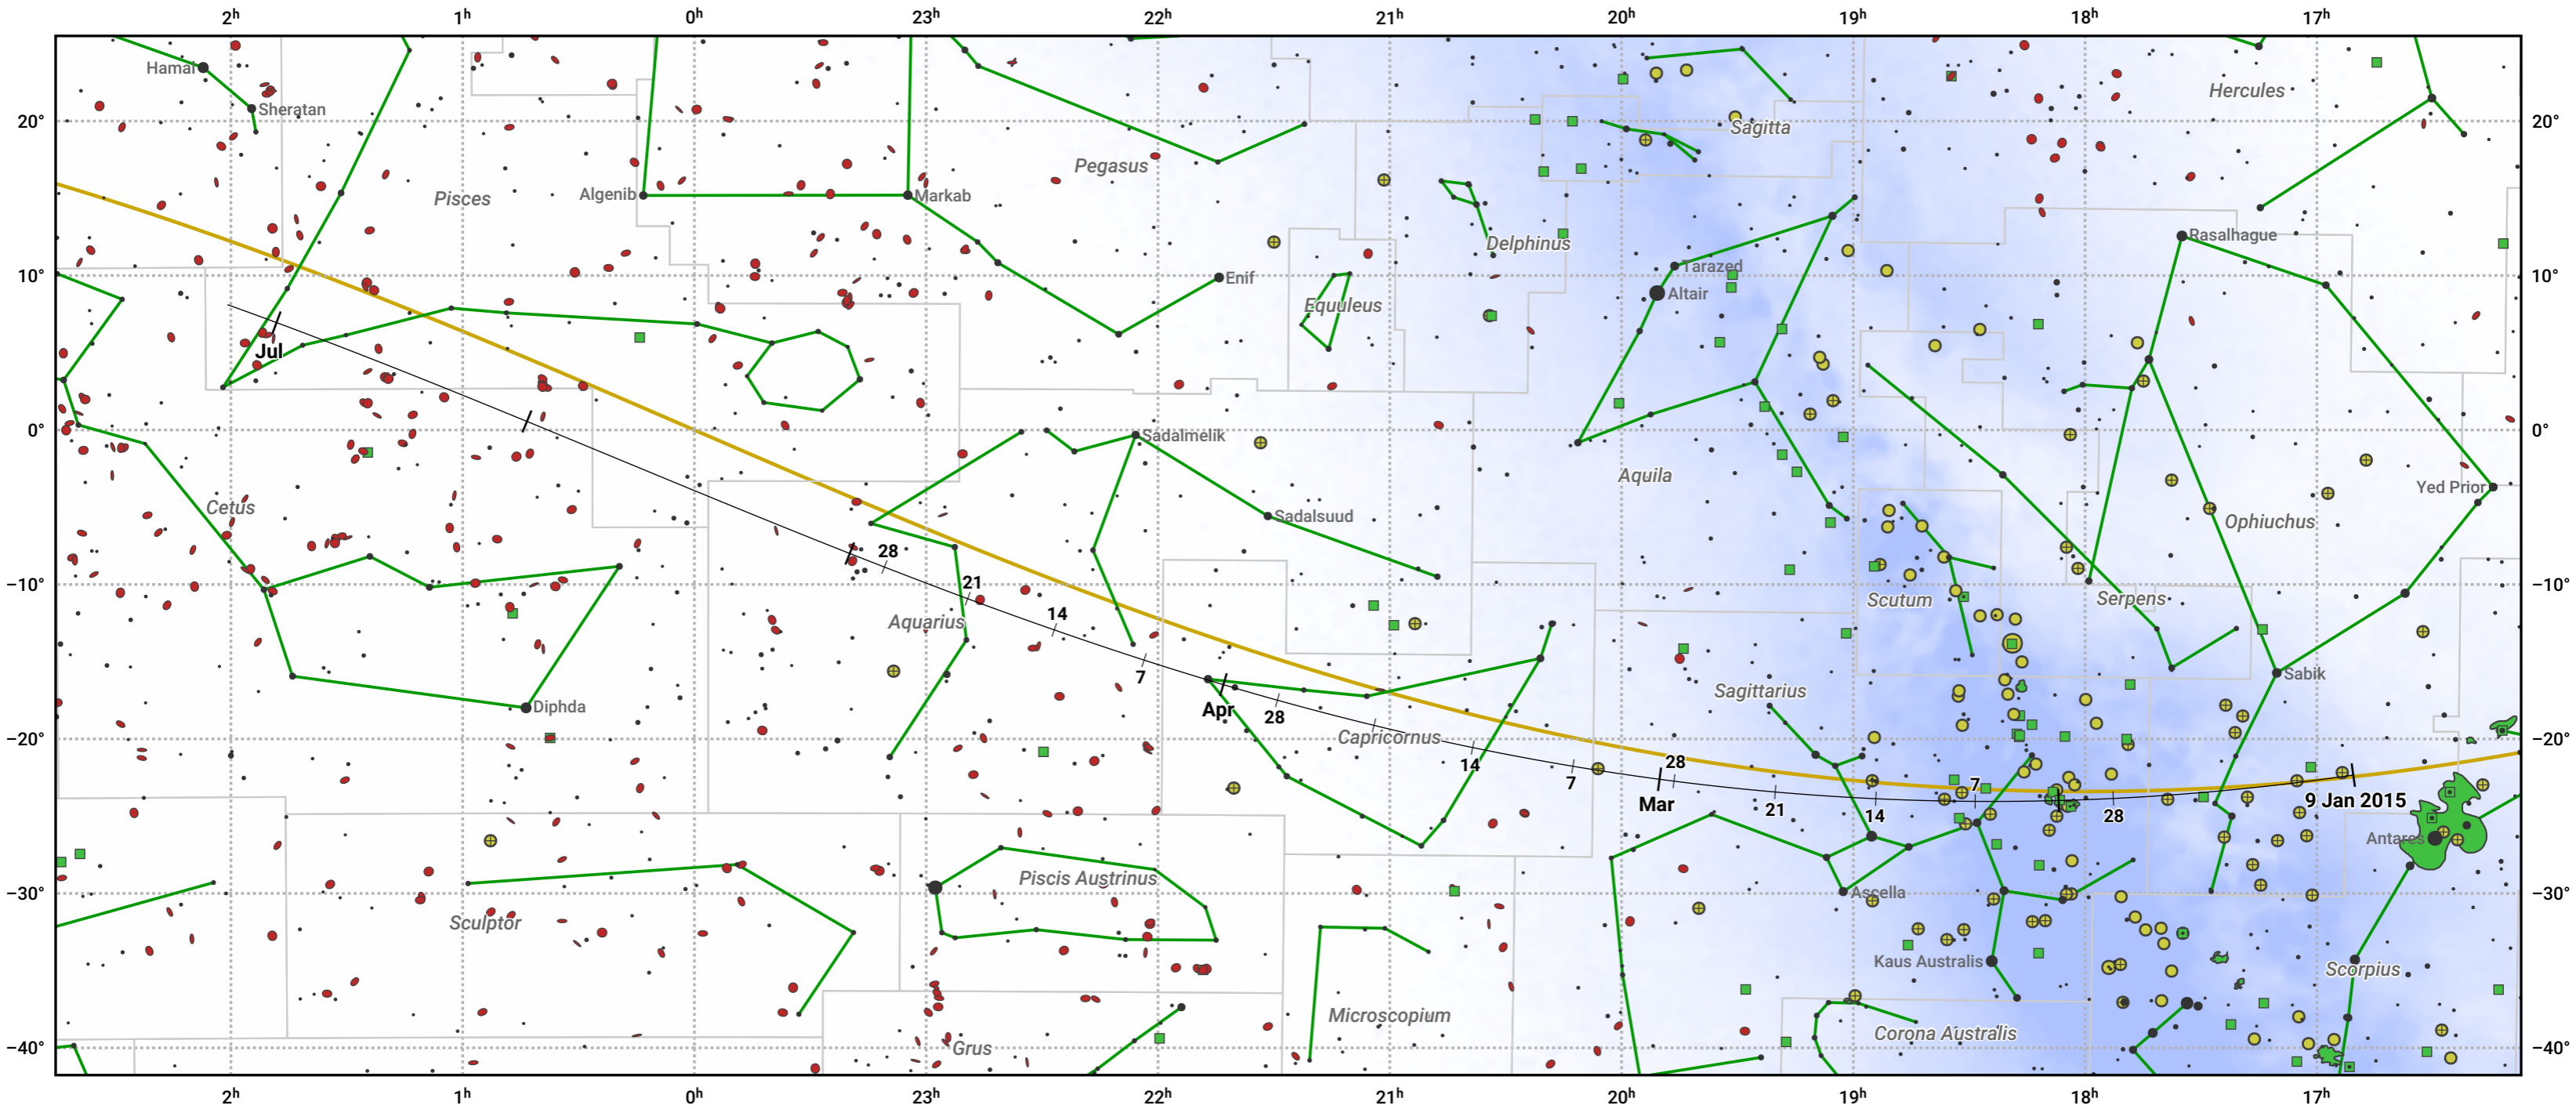

The path of 88P/Howell starting on 9 Jan 2015

© Dominic Ford 2011–2024. Date markers placed at midnight UTC. Downloaded from <https://in-the-sky.org>

Magnitude scale: -6.0 -5.0 -4.0 -3.0 -2.0 -1.0 0.0

Ecliptic Plane

Galaxy Bright nebula Open cluster + Globular cluster

Date	Mag
2015 Feb 8	10.1
2015 Mar 1	9.6
2015 Mar 26	9.1
2015 May 1	9.2
2015 Jun 19	10.2
2015 Jul 1	10.5