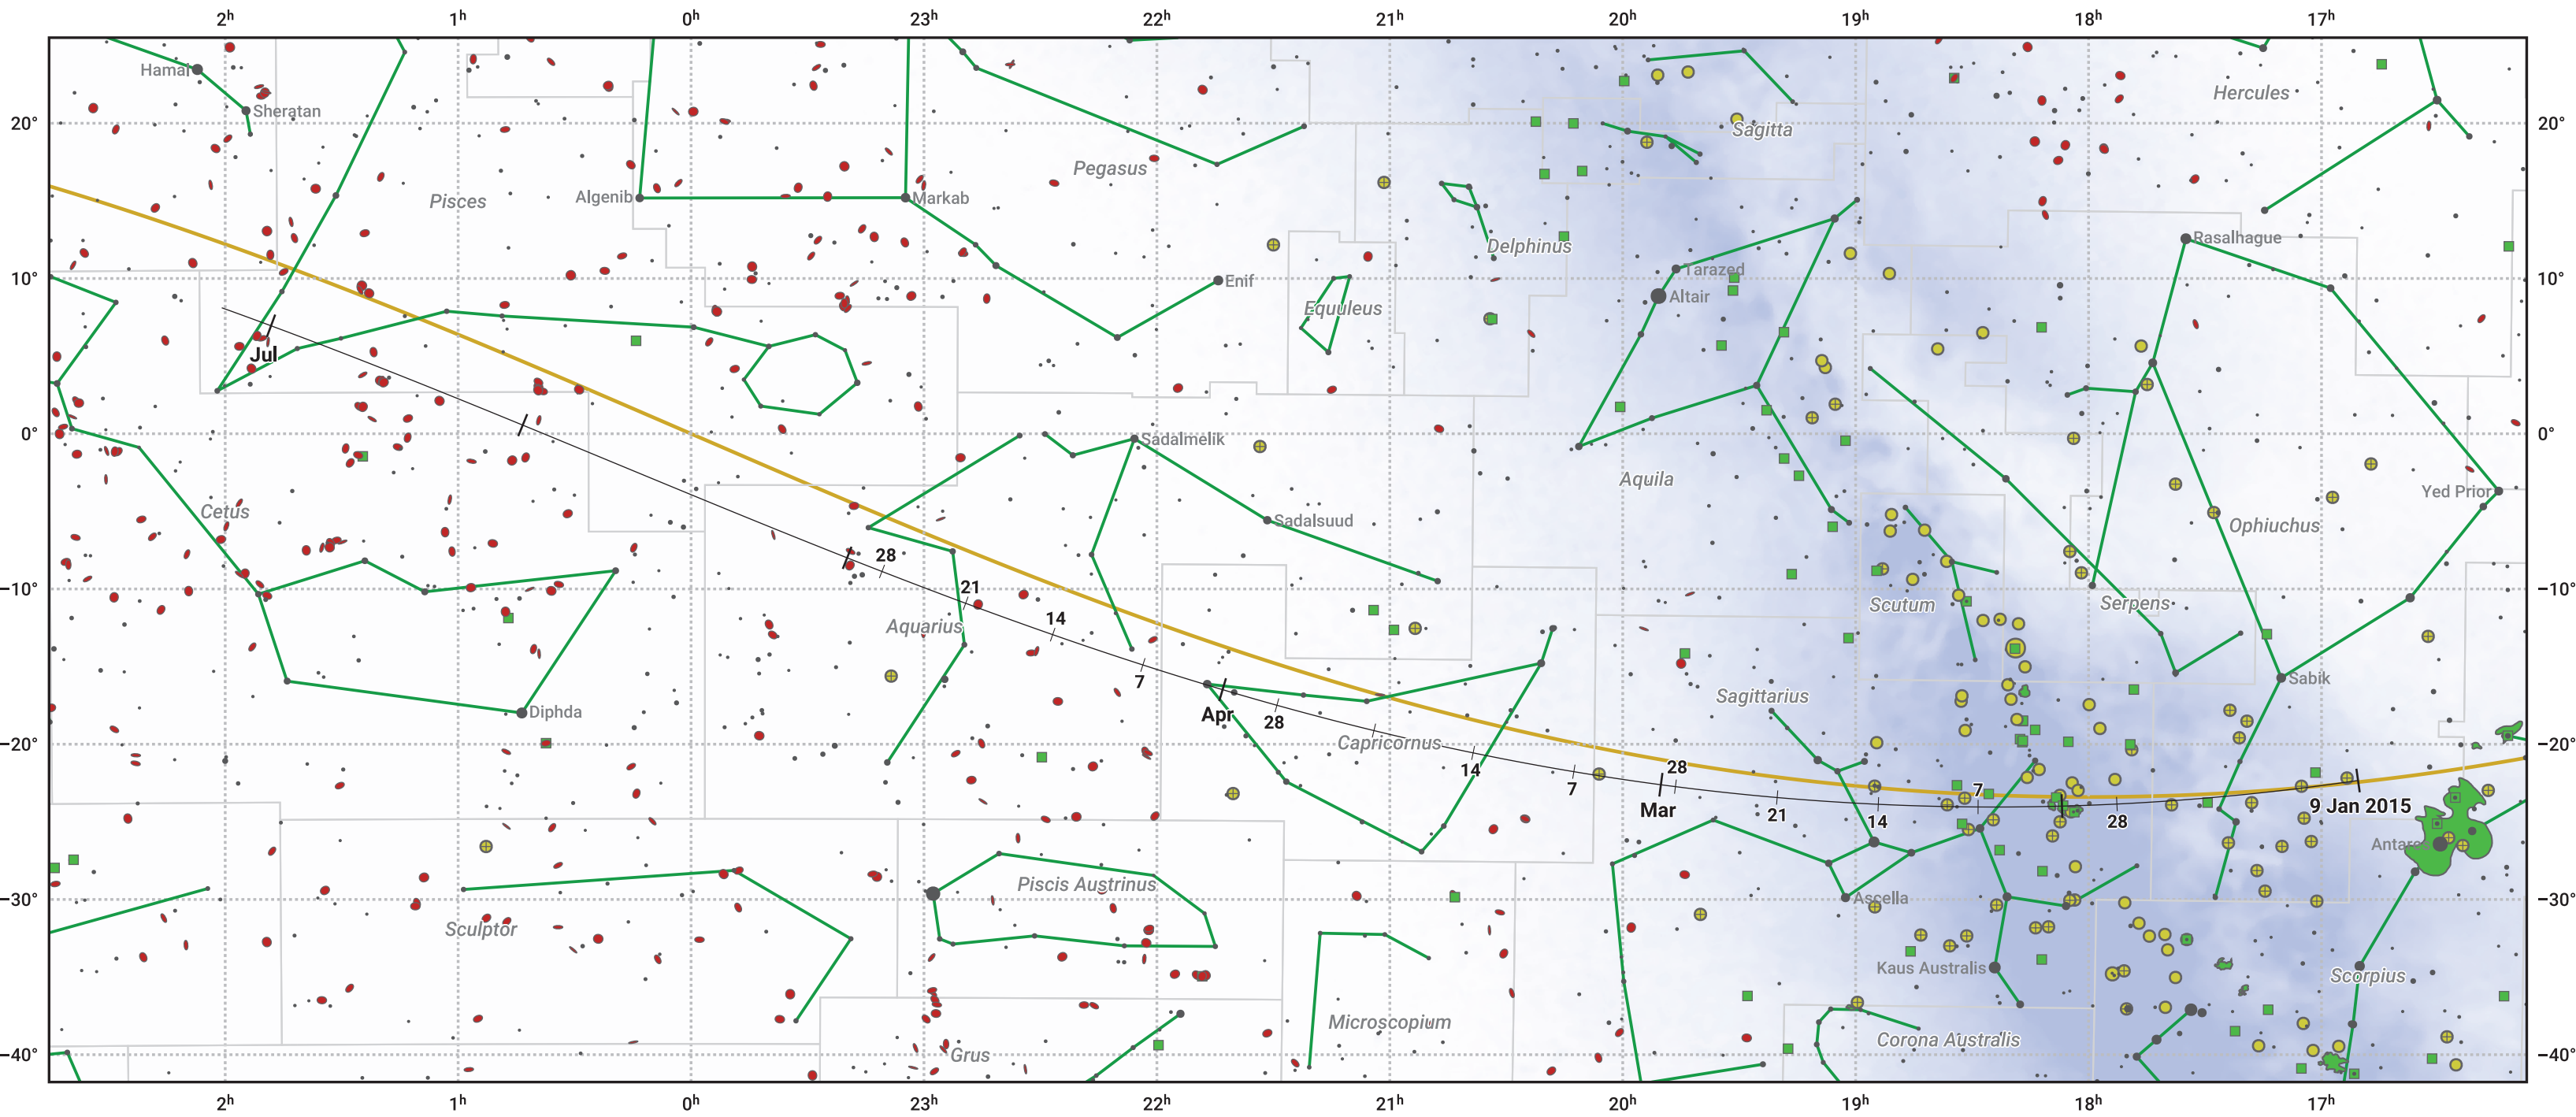

# The path of 88P/Howell starting on 9 Jan 2015

© Dominic Ford 2011–2024. Date markers placed at midnight UTC. Downloaded from <https://in-the-sky.org>

Magnitude scale: ● 6.0 ● 5.0 ● 4.0 ● 3.0 ● 2.0 ● 1.0 ● 0.0

— Ecliptic Plane

● Galaxy    ■ Bright nebula    ● Open cluster    ⊕ Globular cluster

Date	Mag
2015 Feb 8	10.1
2015 Mar 1	9.6
2015 Mar 26	9.1
2015 May 1	9.2
2015 Jun 19	10.2
2015 Jul 1	10.5