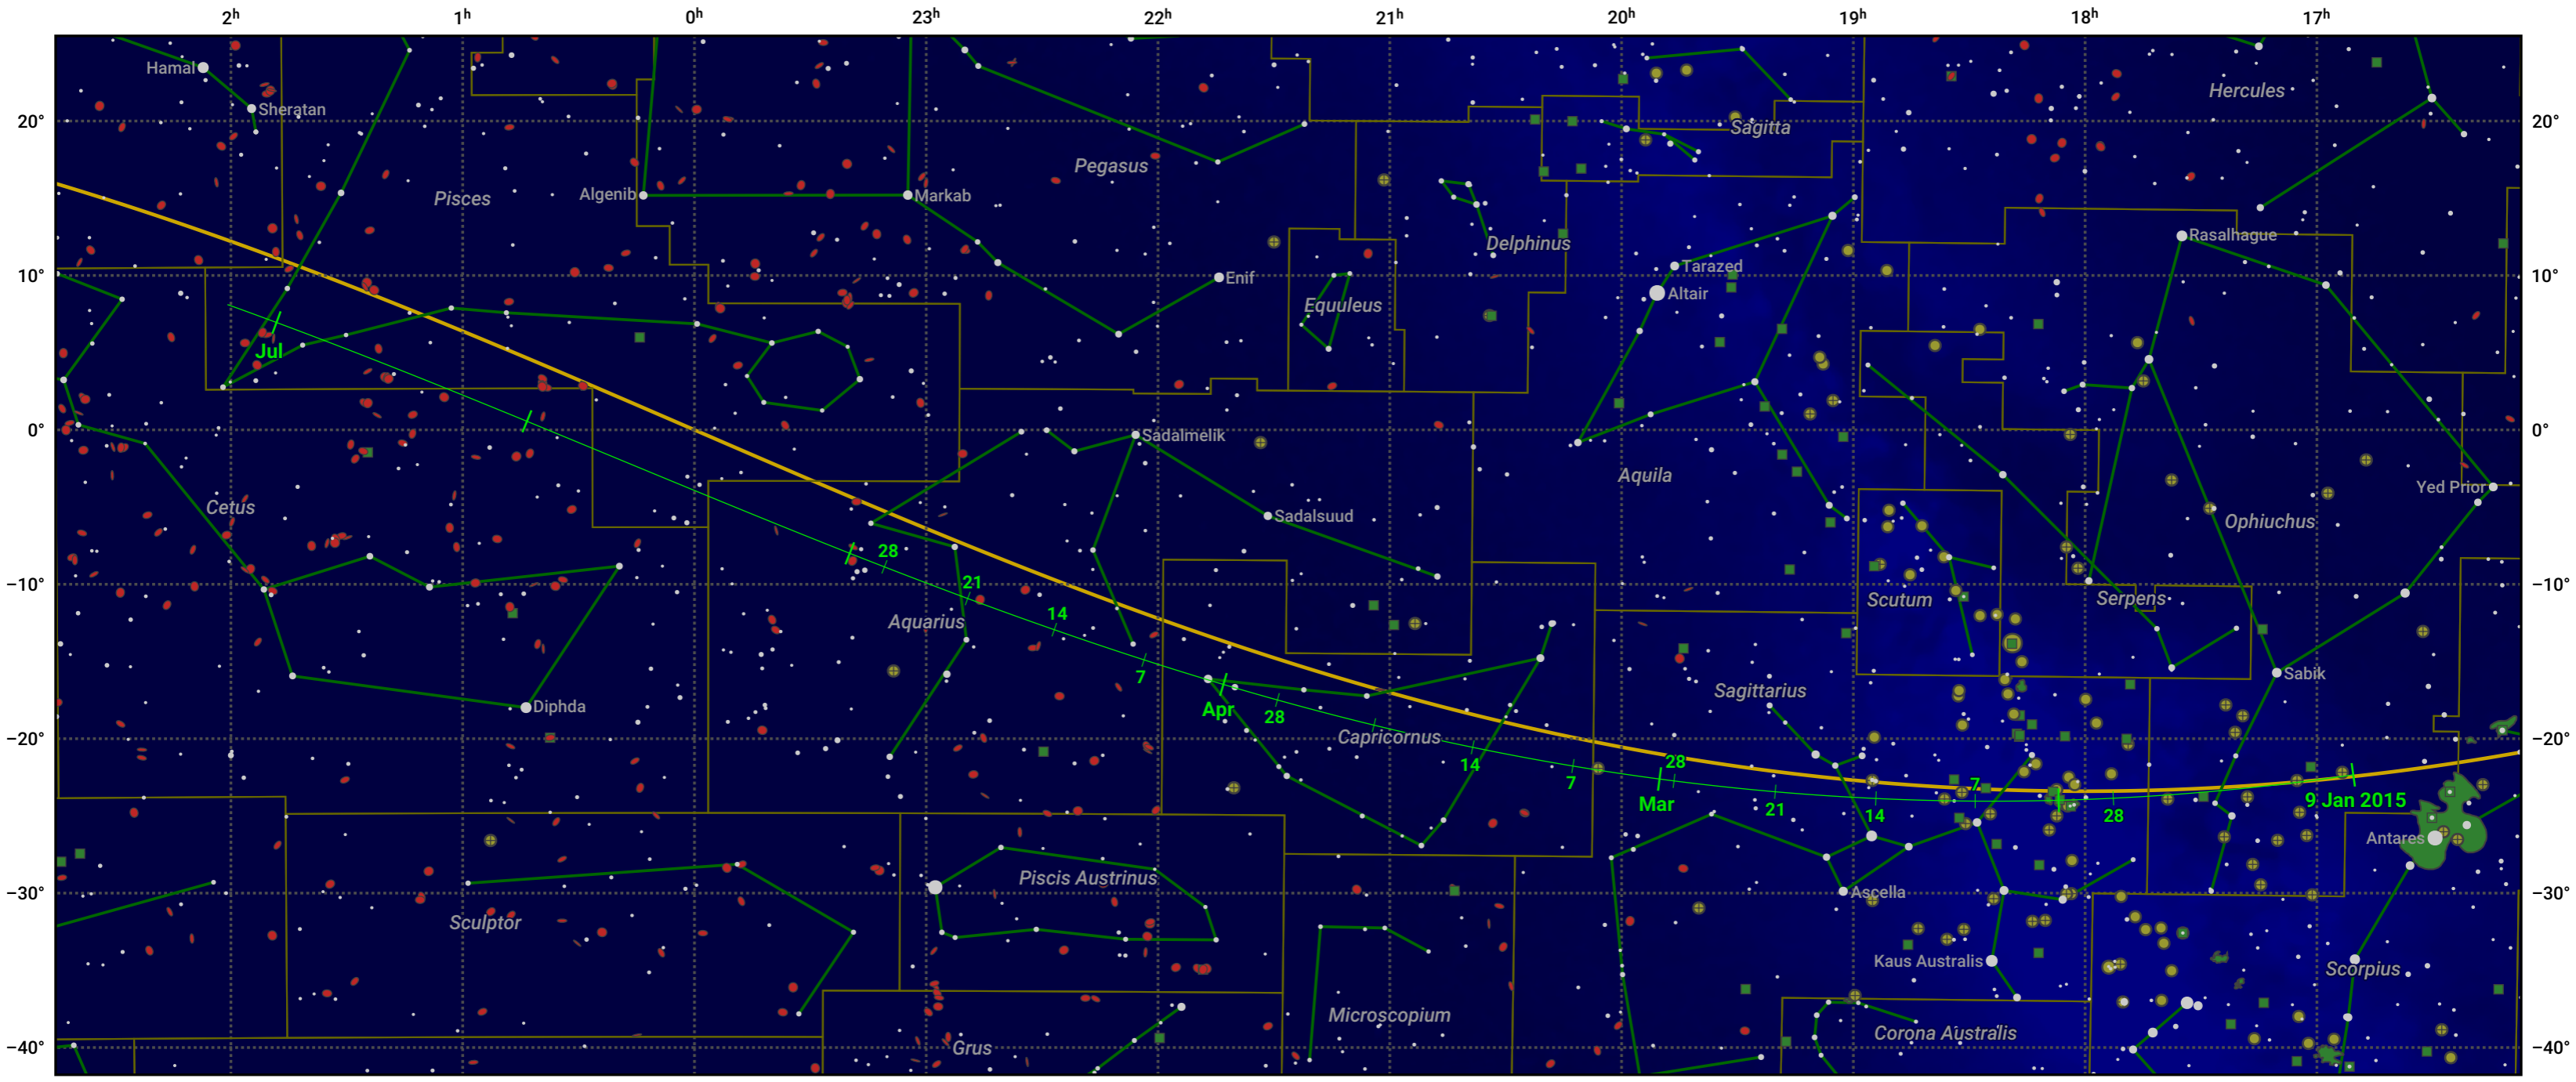

# The path of 88P/Howell starting on 9 Jan 2015

© Dominic Ford 2011–2024. Date markers placed at midnight UTC. Downloaded from <https://in-the-sky.org>

Magnitude scale: ● 6.0 ● 5.0 ● 4.0 ● 3.0 ● 2.0 ● 1.0 ● 0.0

— Ecliptic Plane

■ Galaxy   
 ■ Bright nebula   
 ● Open cluster   
 ⊕ Globular cluster

| Date        | Mag  |
|-------------|------|
| 2015 Feb 8  | 10.1 |
| 2015 Mar 1  | 9.6  |
| 2015 Mar 26 | 9.1  |
| 2015 May 1  | 9.2  |
| 2015 Jun 19 | 10.2 |
| 2015 Jul 1  | 10.5 |