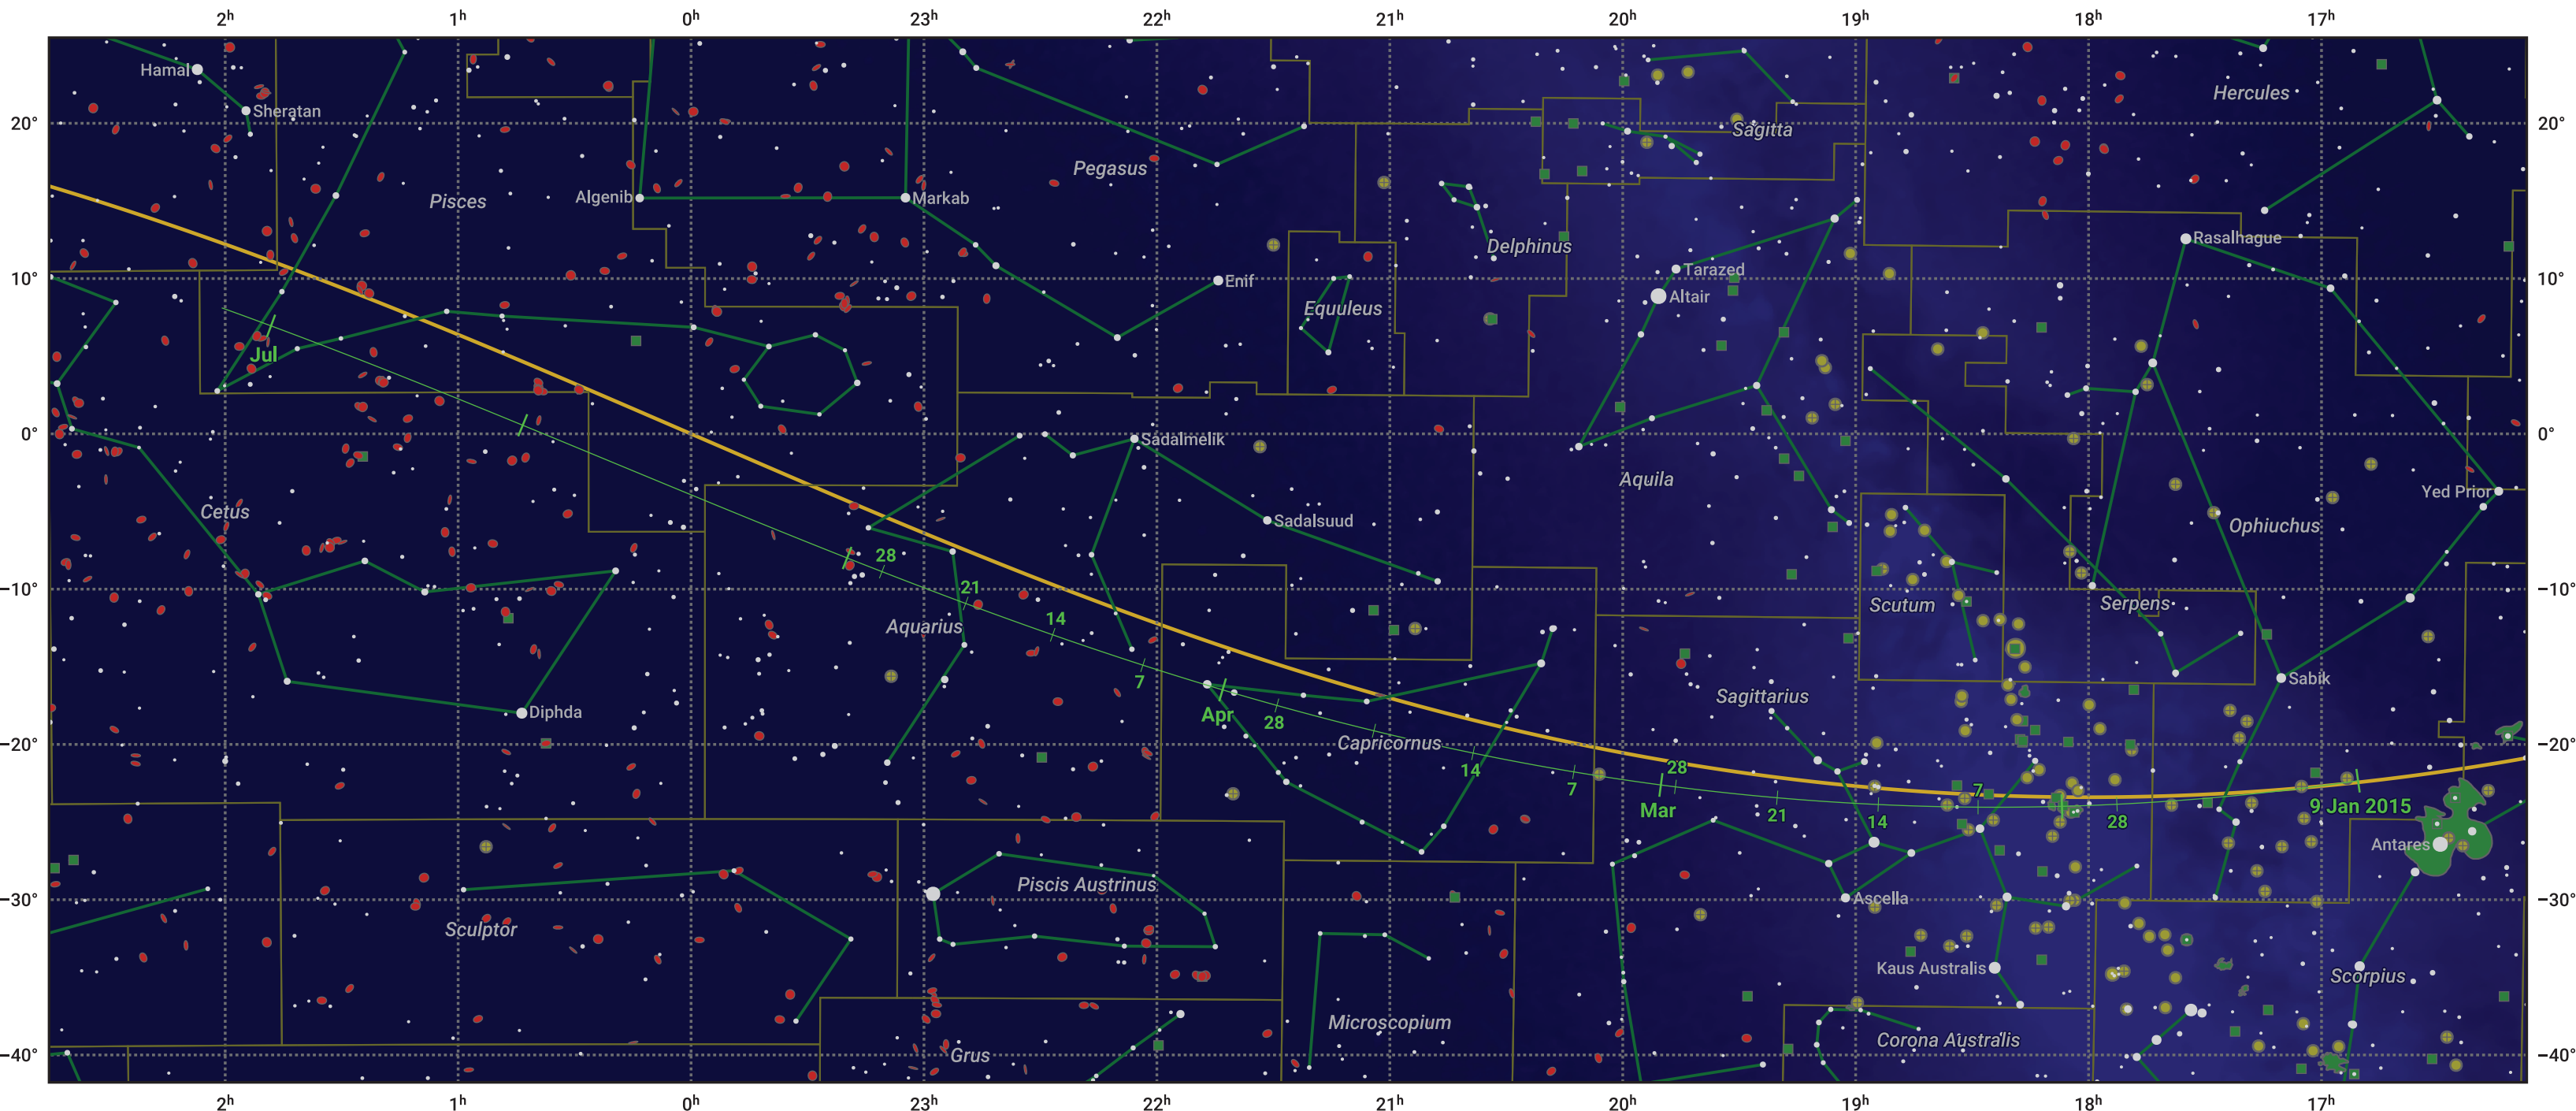

The path of 88P/Howell starting on 9 Jan 2015

© Dominic Ford 2011–2024. Date markers placed at midnight UTC. Downloaded from <https://in-the-sky.org>

Magnitude scale: 6.0 5.0 4.0 3.0 2.0 1.0 0.0

Ecliptic Plane

Galaxy Bright nebula Open cluster Globular cluster

| Date | Mag |
|-------------|------|
| 2015 Feb 8 | 10.1 |
| 2015 Mar 1 | 9.6 |
| 2015 Mar 26 | 9.1 |
| 2015 May 1 | 9.2 |
| 2015 Jun 19 | 10.2 |
| 2015 Jul 1 | 10.5 |