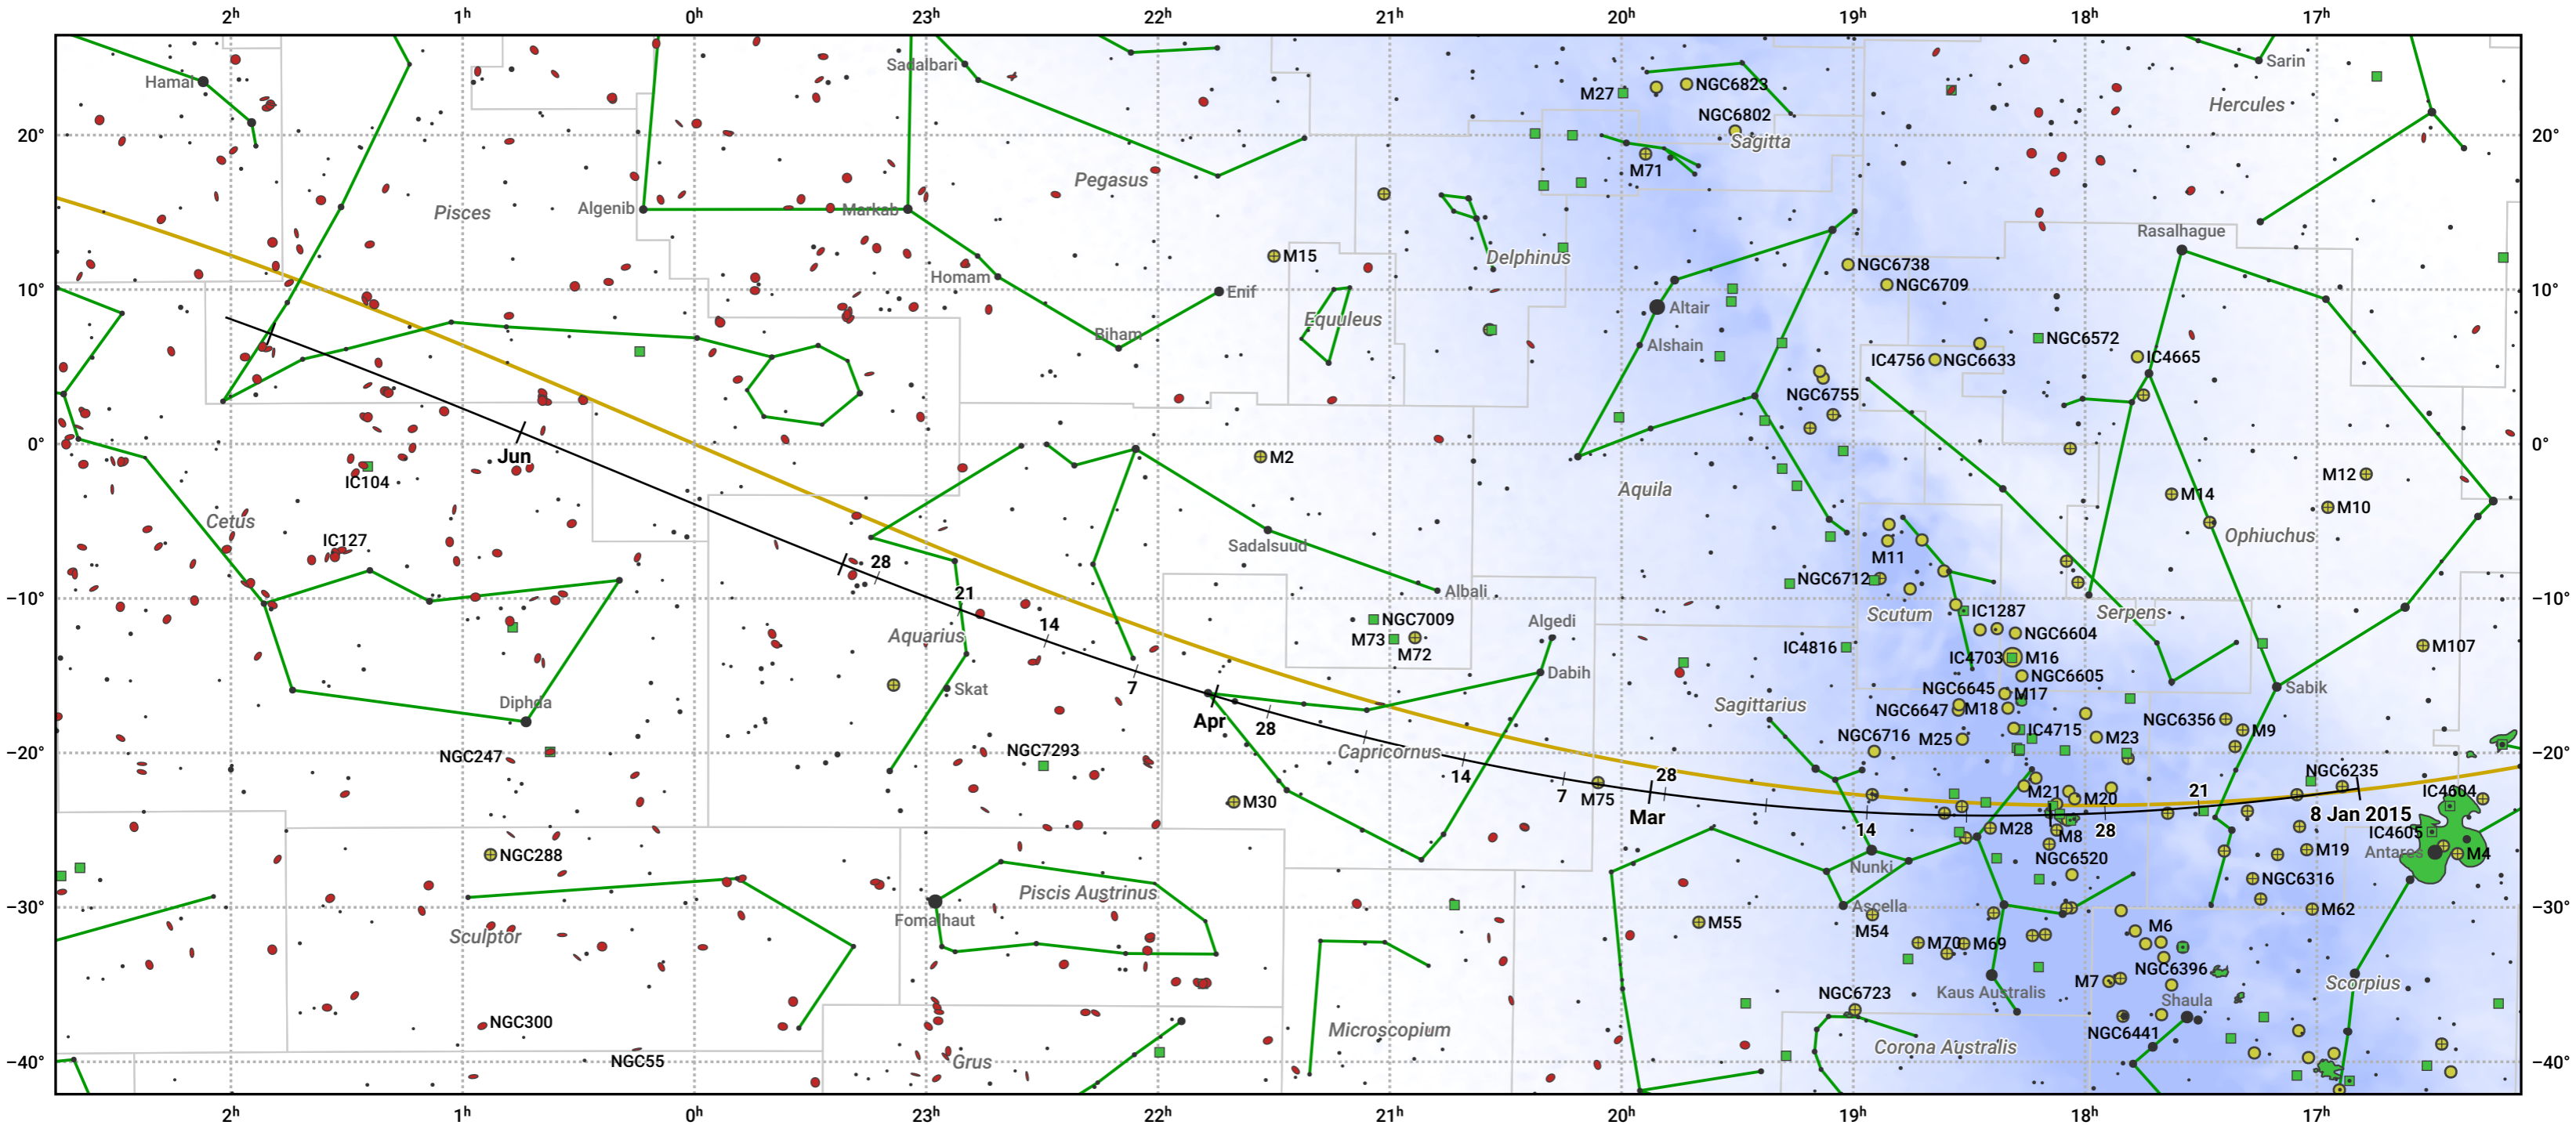

The path of 88P/Howell starting on 8 Jan 2015

© Dominic Ford 2011–2024. Date markers placed at midnight UTC. Downloaded from <https://in-the-sky.org>

Magnitude scale: ● 6.0 ● 5.0 ● 4.0 ● 3.0 ● 2.0 ● 1.0 ● 0.0

— Ecliptic Plane

● Galaxy ■ Bright nebula ● Open cluster ⊕ Globular cluster

Date	Mag
2015 Feb 7	10.2
2015 Mar 1	9.6
2015 Mar 25	9.2
2015 May 1	9.2
2015 Jun 18	10.2
2015 Jul 1	10.5