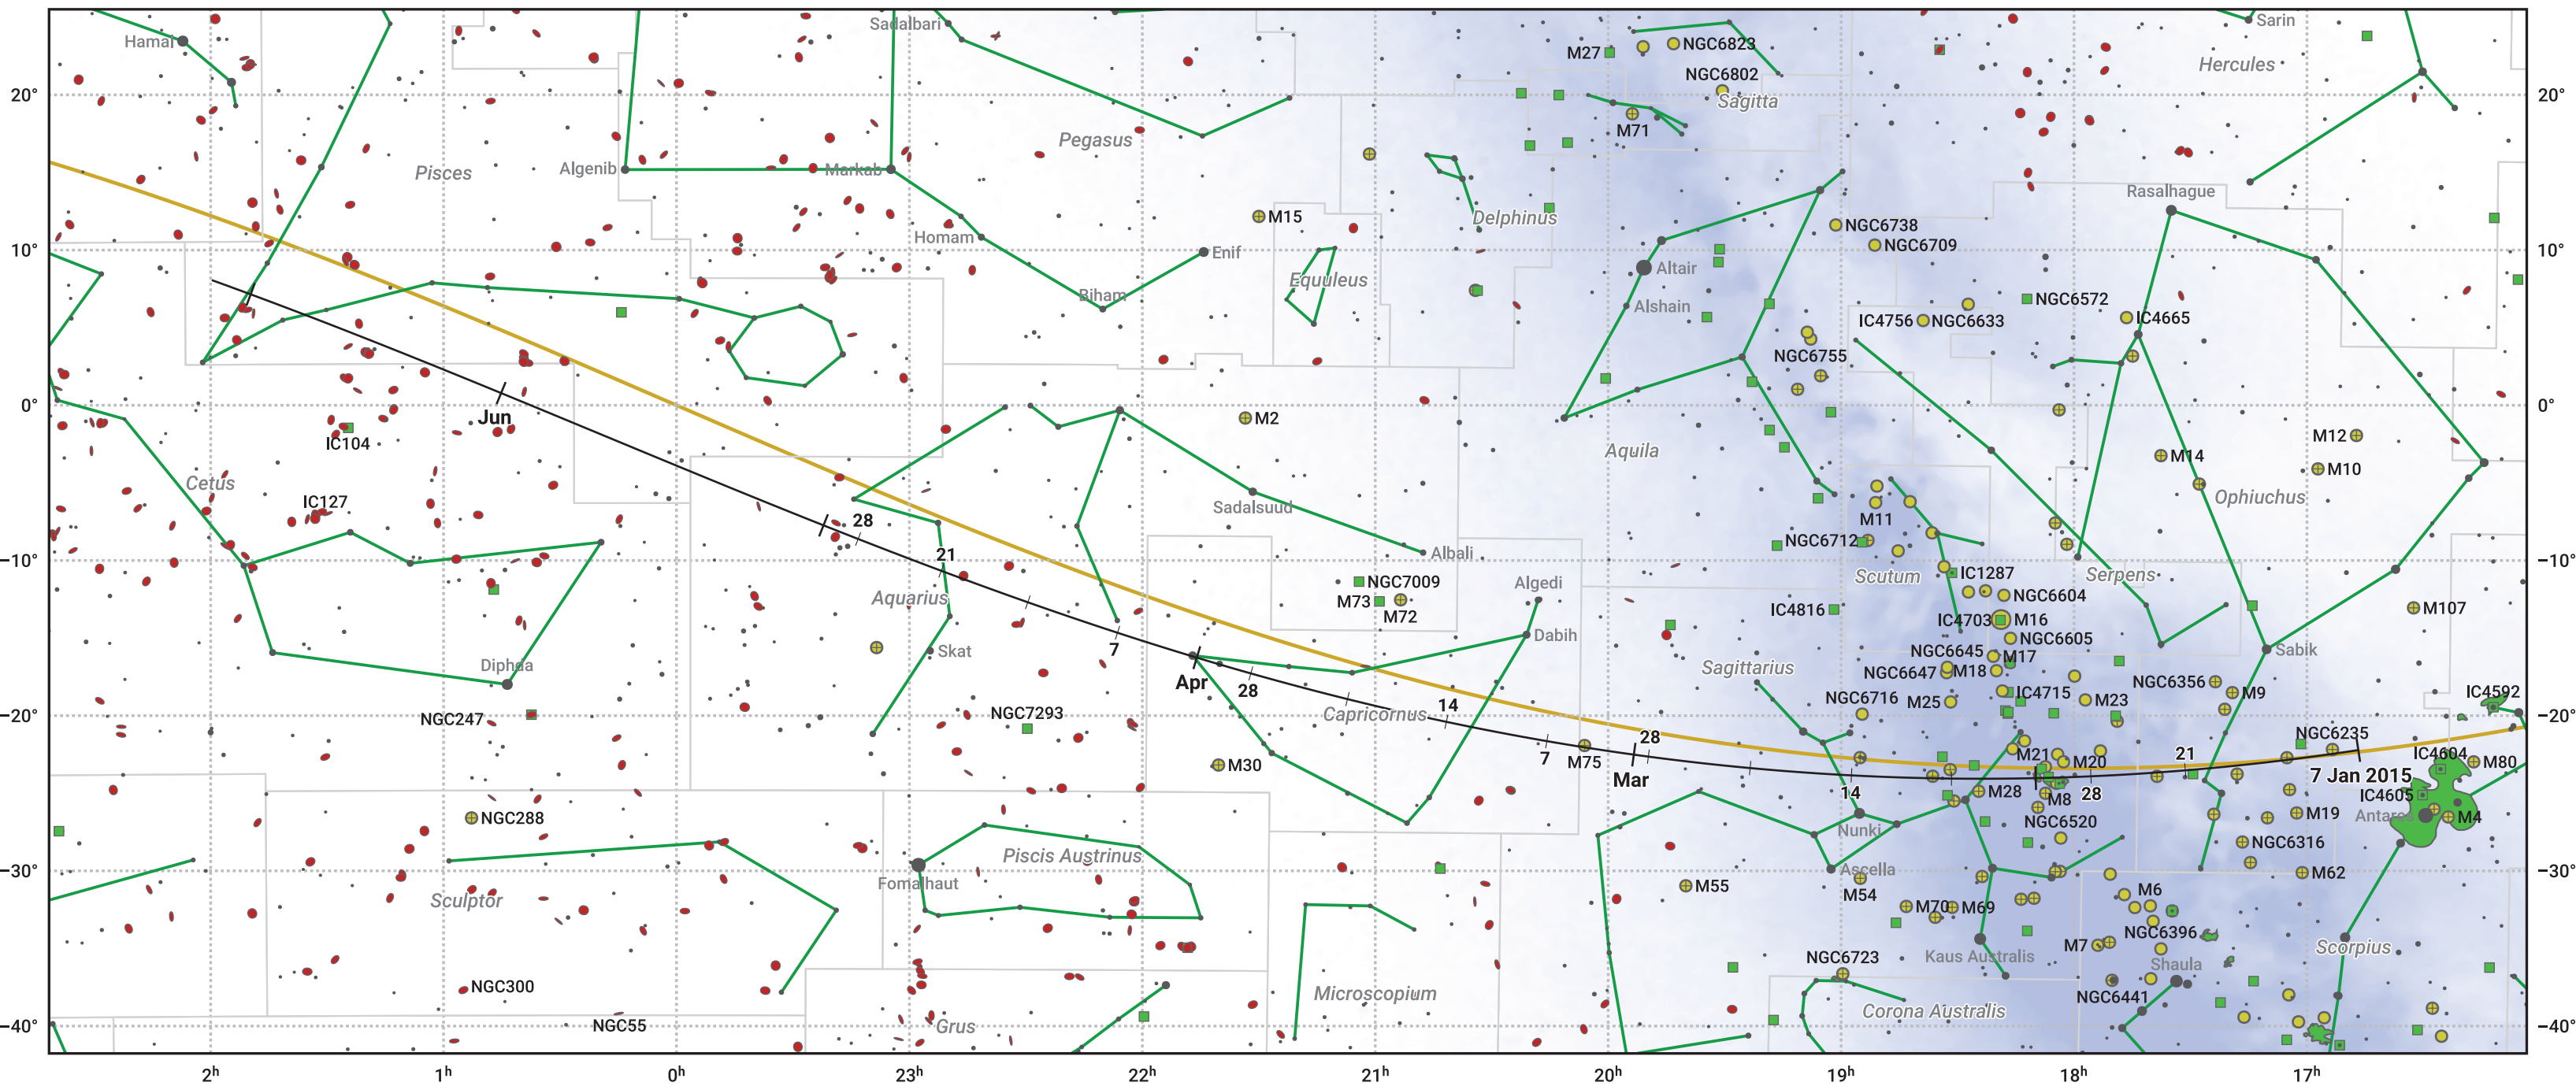

The path of 88P/Howell starting on 7 Jan 2015

© Dominic Ford 2011–2024. Date markers placed at midnight UTC. Downloaded from <https://in-the-sky.org>

Magnitude scale: ● 6.0 ● 5.0 ● 4.0 ● 3.0 ● 2.0 ● 1.0 ● 0.0

— Ecliptic Plane

● Galaxy ● Bright nebula ● Open cluster ● Globular cluster

Date	Mag
2015 Feb 6	10.2
2015 Mar 1	9.6
2015 Mar 24	9.2
2015 May 1	9.2
2015 Jun 17	10.2
2015 Jul 1	10.5