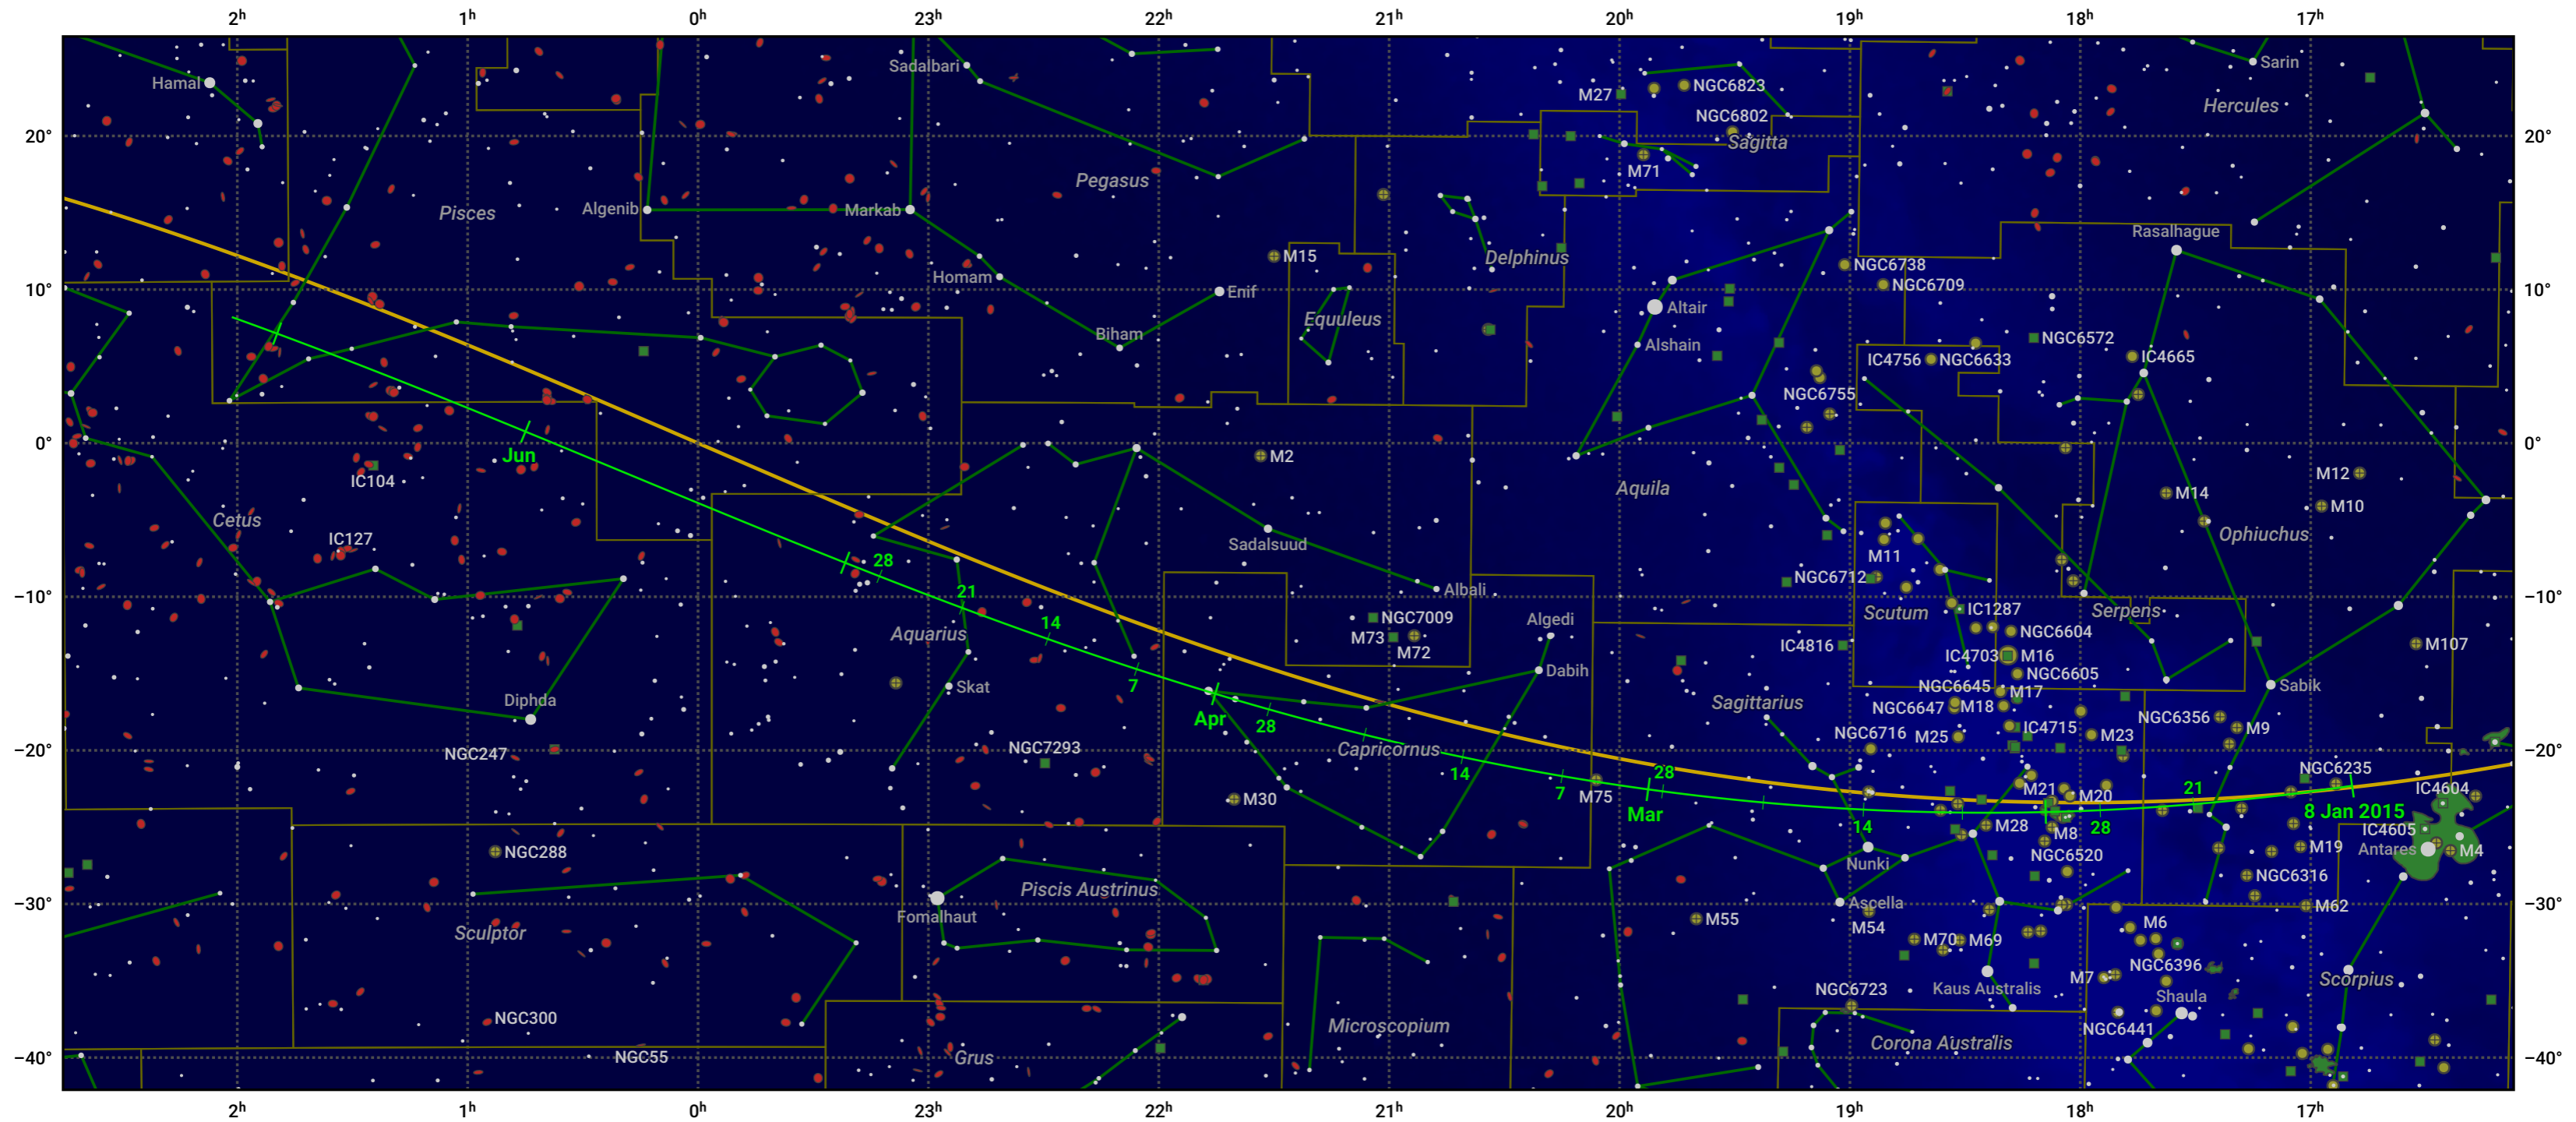

The path of 88P/Howell starting on 8 Jan 2015

© Dominic Ford 2011–2024. Date markers placed at midnight UTC. Downloaded from <https://in-the-sky.org>

Magnitude scale: 6.0 5.0 4.0 3.0 2.0 1.0 0.0

Ecliptic Plane

Galaxy Bright nebula Open cluster Globular cluster

Date	Mag
2015 Feb 7	10.2
2015 Mar 1	9.6
2015 Mar 25	9.2
2015 May 1	9.2
2015 Jun 18	10.2
2015 Jul 1	10.5