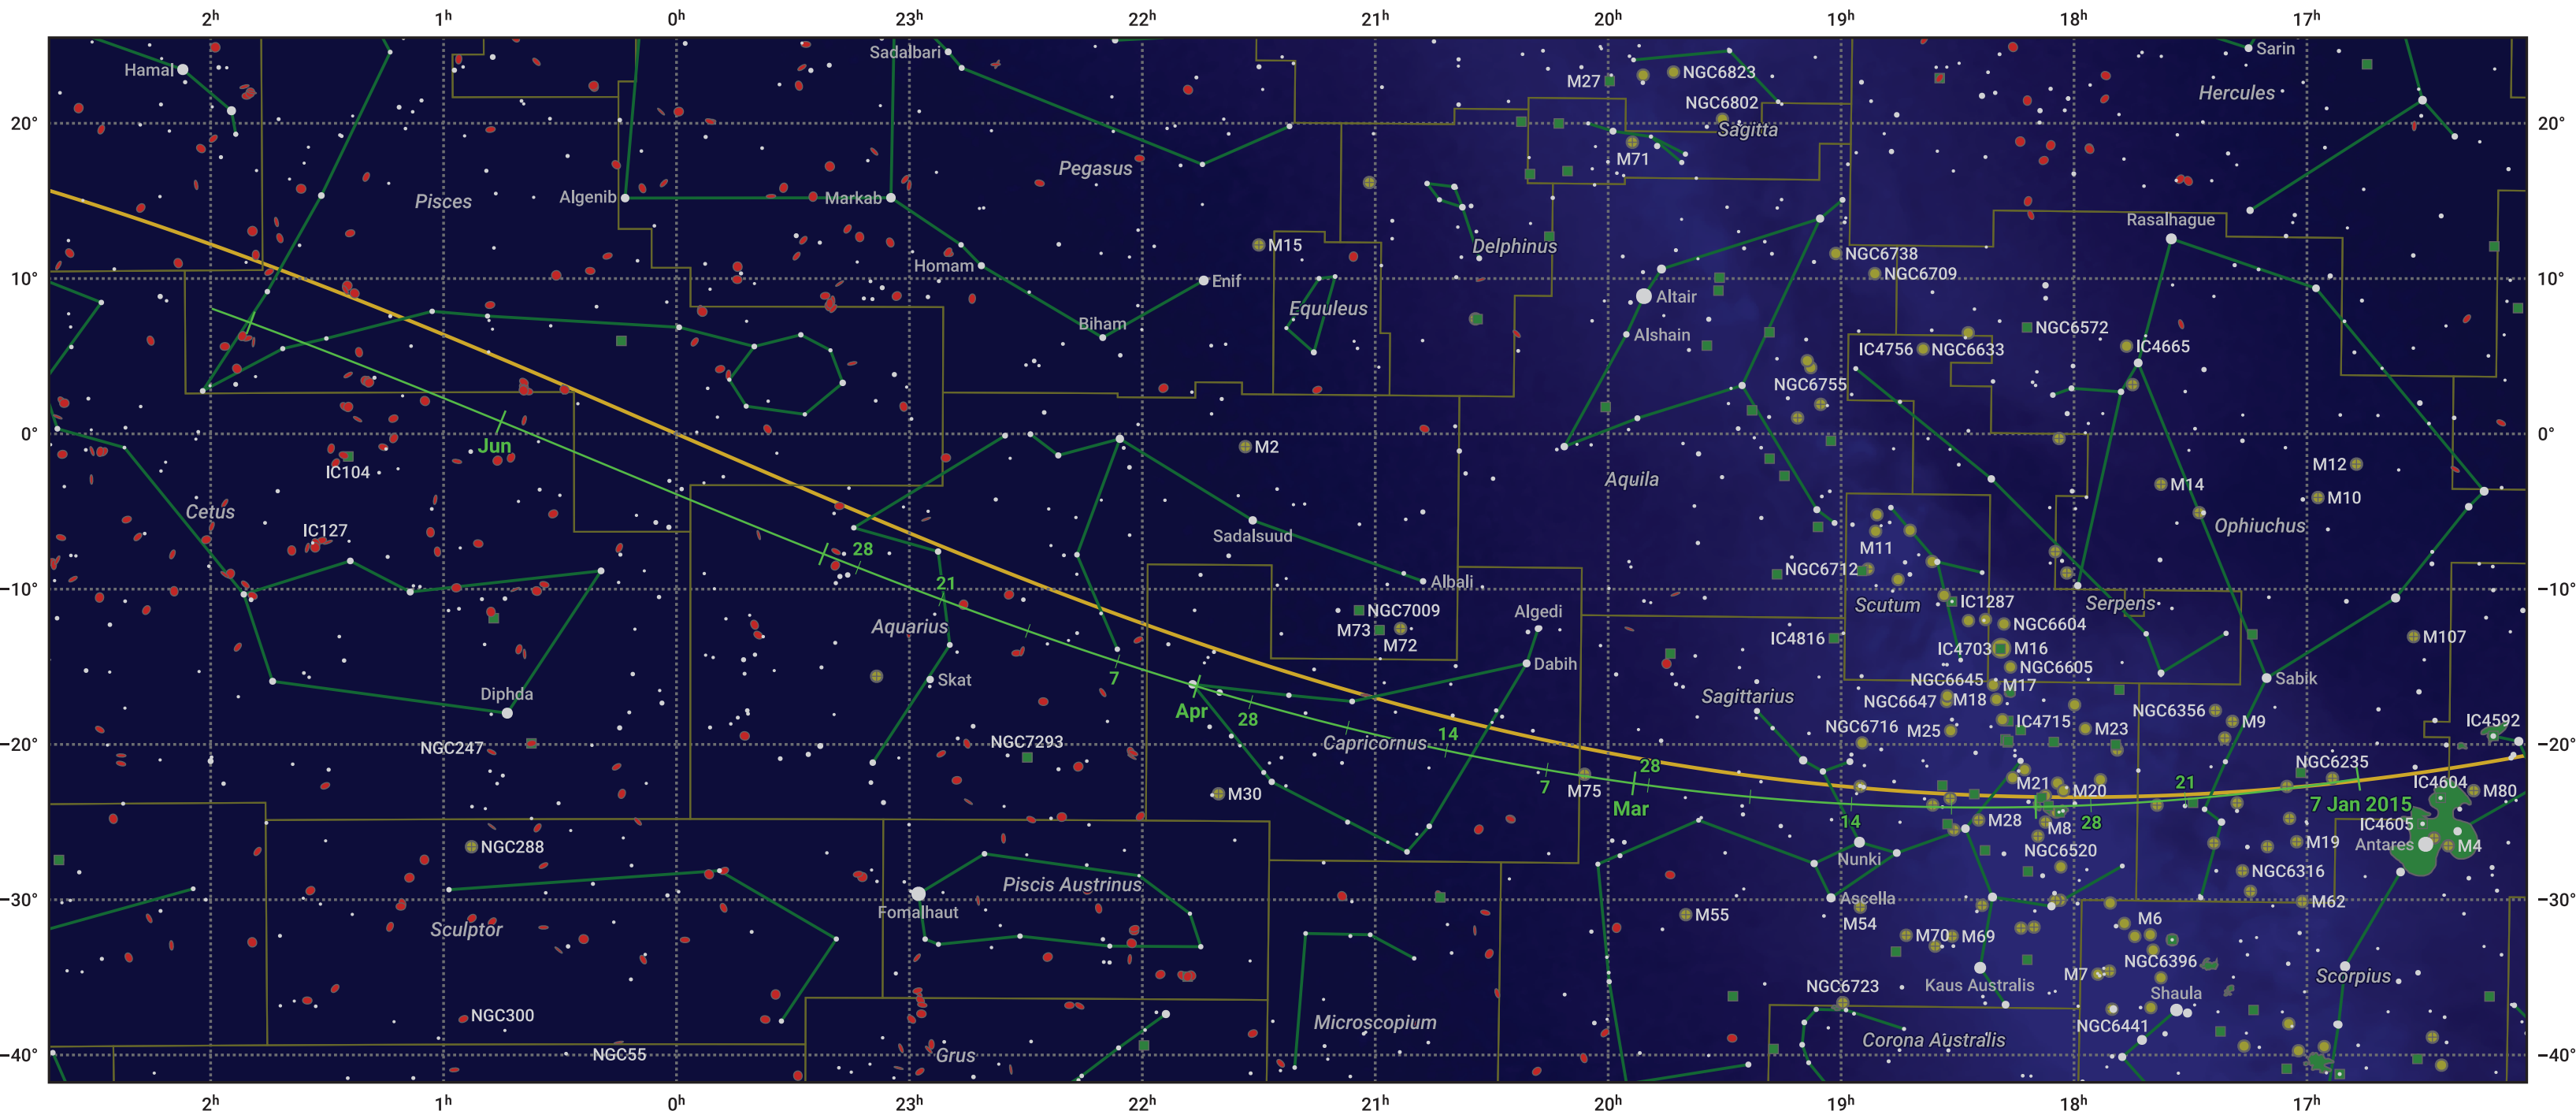

The path of 88P/Howell starting on 7 Jan 2015

© Dominic Ford 2011–2024. Date markers placed at midnight UTC. Downloaded from <https://in-the-sky.org>

Magnitude scale: ● 6.0 ● 5.0 ● 4.0 ● 3.0 ● 2.0 ● 1.0 ● 0.0

— Ecliptic Plane

● Galaxy ■ Bright nebula ● Open cluster ● Globular cluster

Date	Mag
2015 Feb 6	10.2
2015 Mar 1	9.6
2015 Mar 24	9.2
2015 May 1	9.2
2015 Jun 17	10.2
2015 Jul 1	10.5