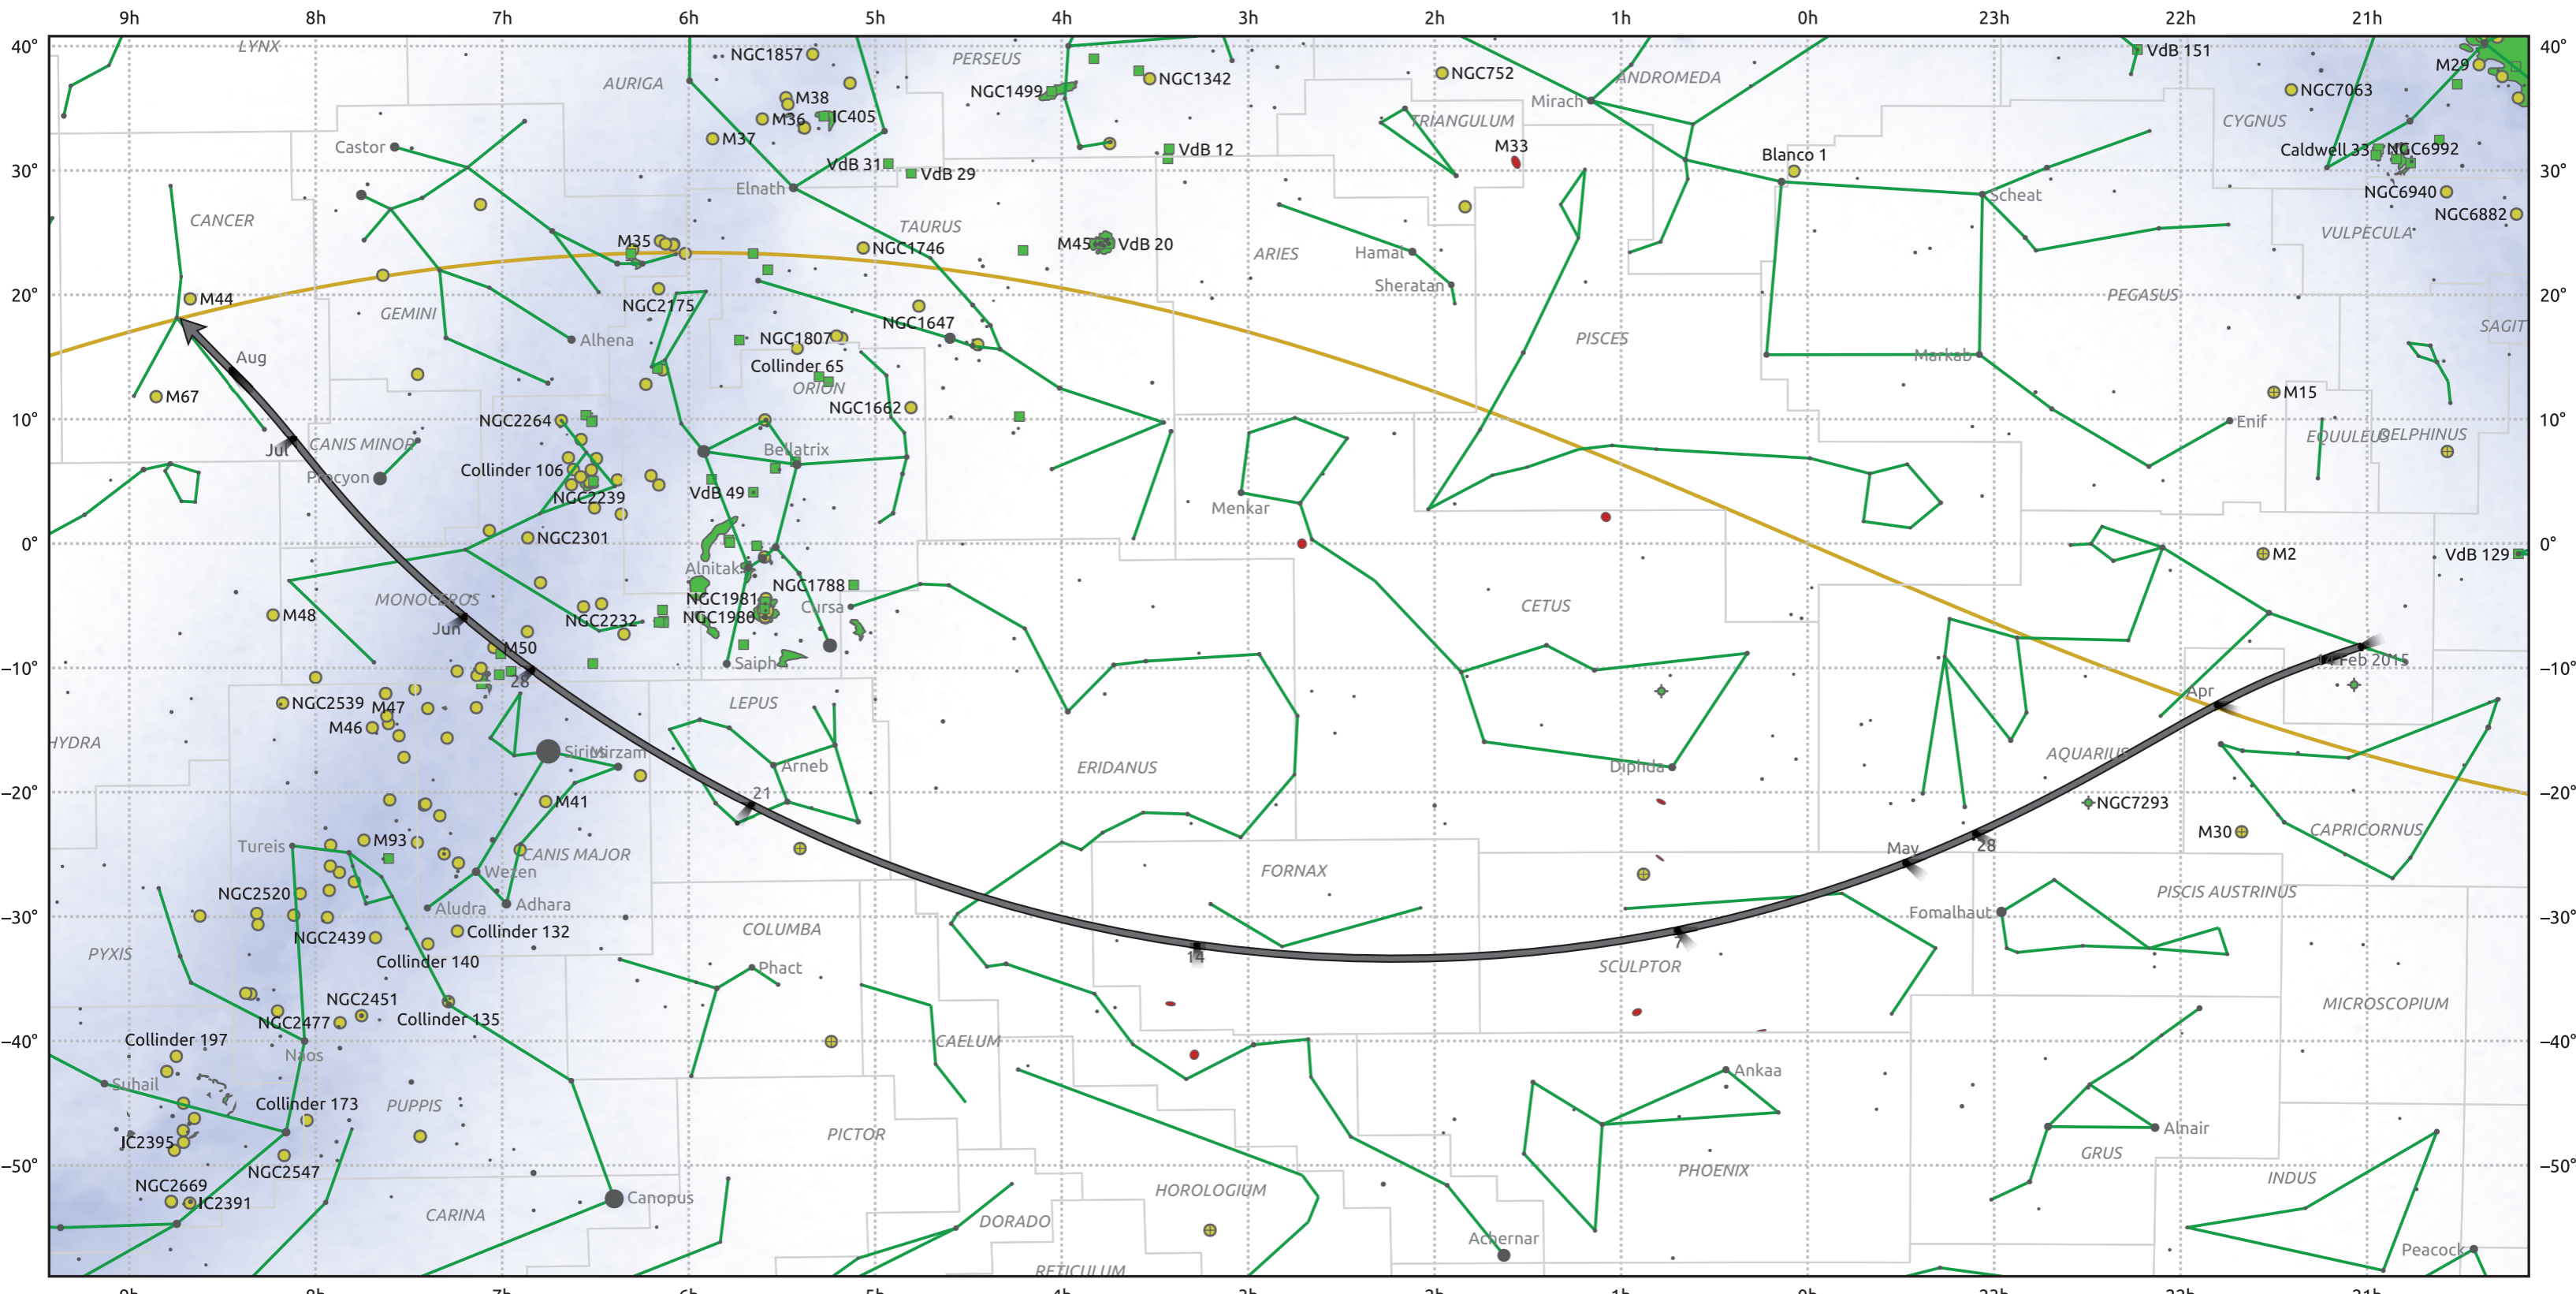

The path of C/2015 G2 (MASTER) starting on 14 Feb 2015

© Dominic Ford 2011–2025. Date markers placed at midnight UTC. Downloaded from <https://in-the-sky.org>

Magnitude scale: -5.0 -4.0 -3.0 -2.0 -1.0 0.0 -1.0 -2.0

Ecliptic Plane

Galaxy Bright nebula Open cluster Globular cluster Planetary nebula

Date	Mag
2015 Mar 1	11.9
2015 Mar 11	11.4
2015 Mar 29	10.3
2015 Apr 12	9.3
2015 Apr 23	8.2
2015 May 1	7.2
2015 May 2	7.1
2015 May 11	6.0
2015 May 31	7.1
2015 Jun 11	8.1
2015 Jun 24	9.2
2015 Jul 1	9.6
2015 Jul 10	10.2
2015 Jul 31	11.2