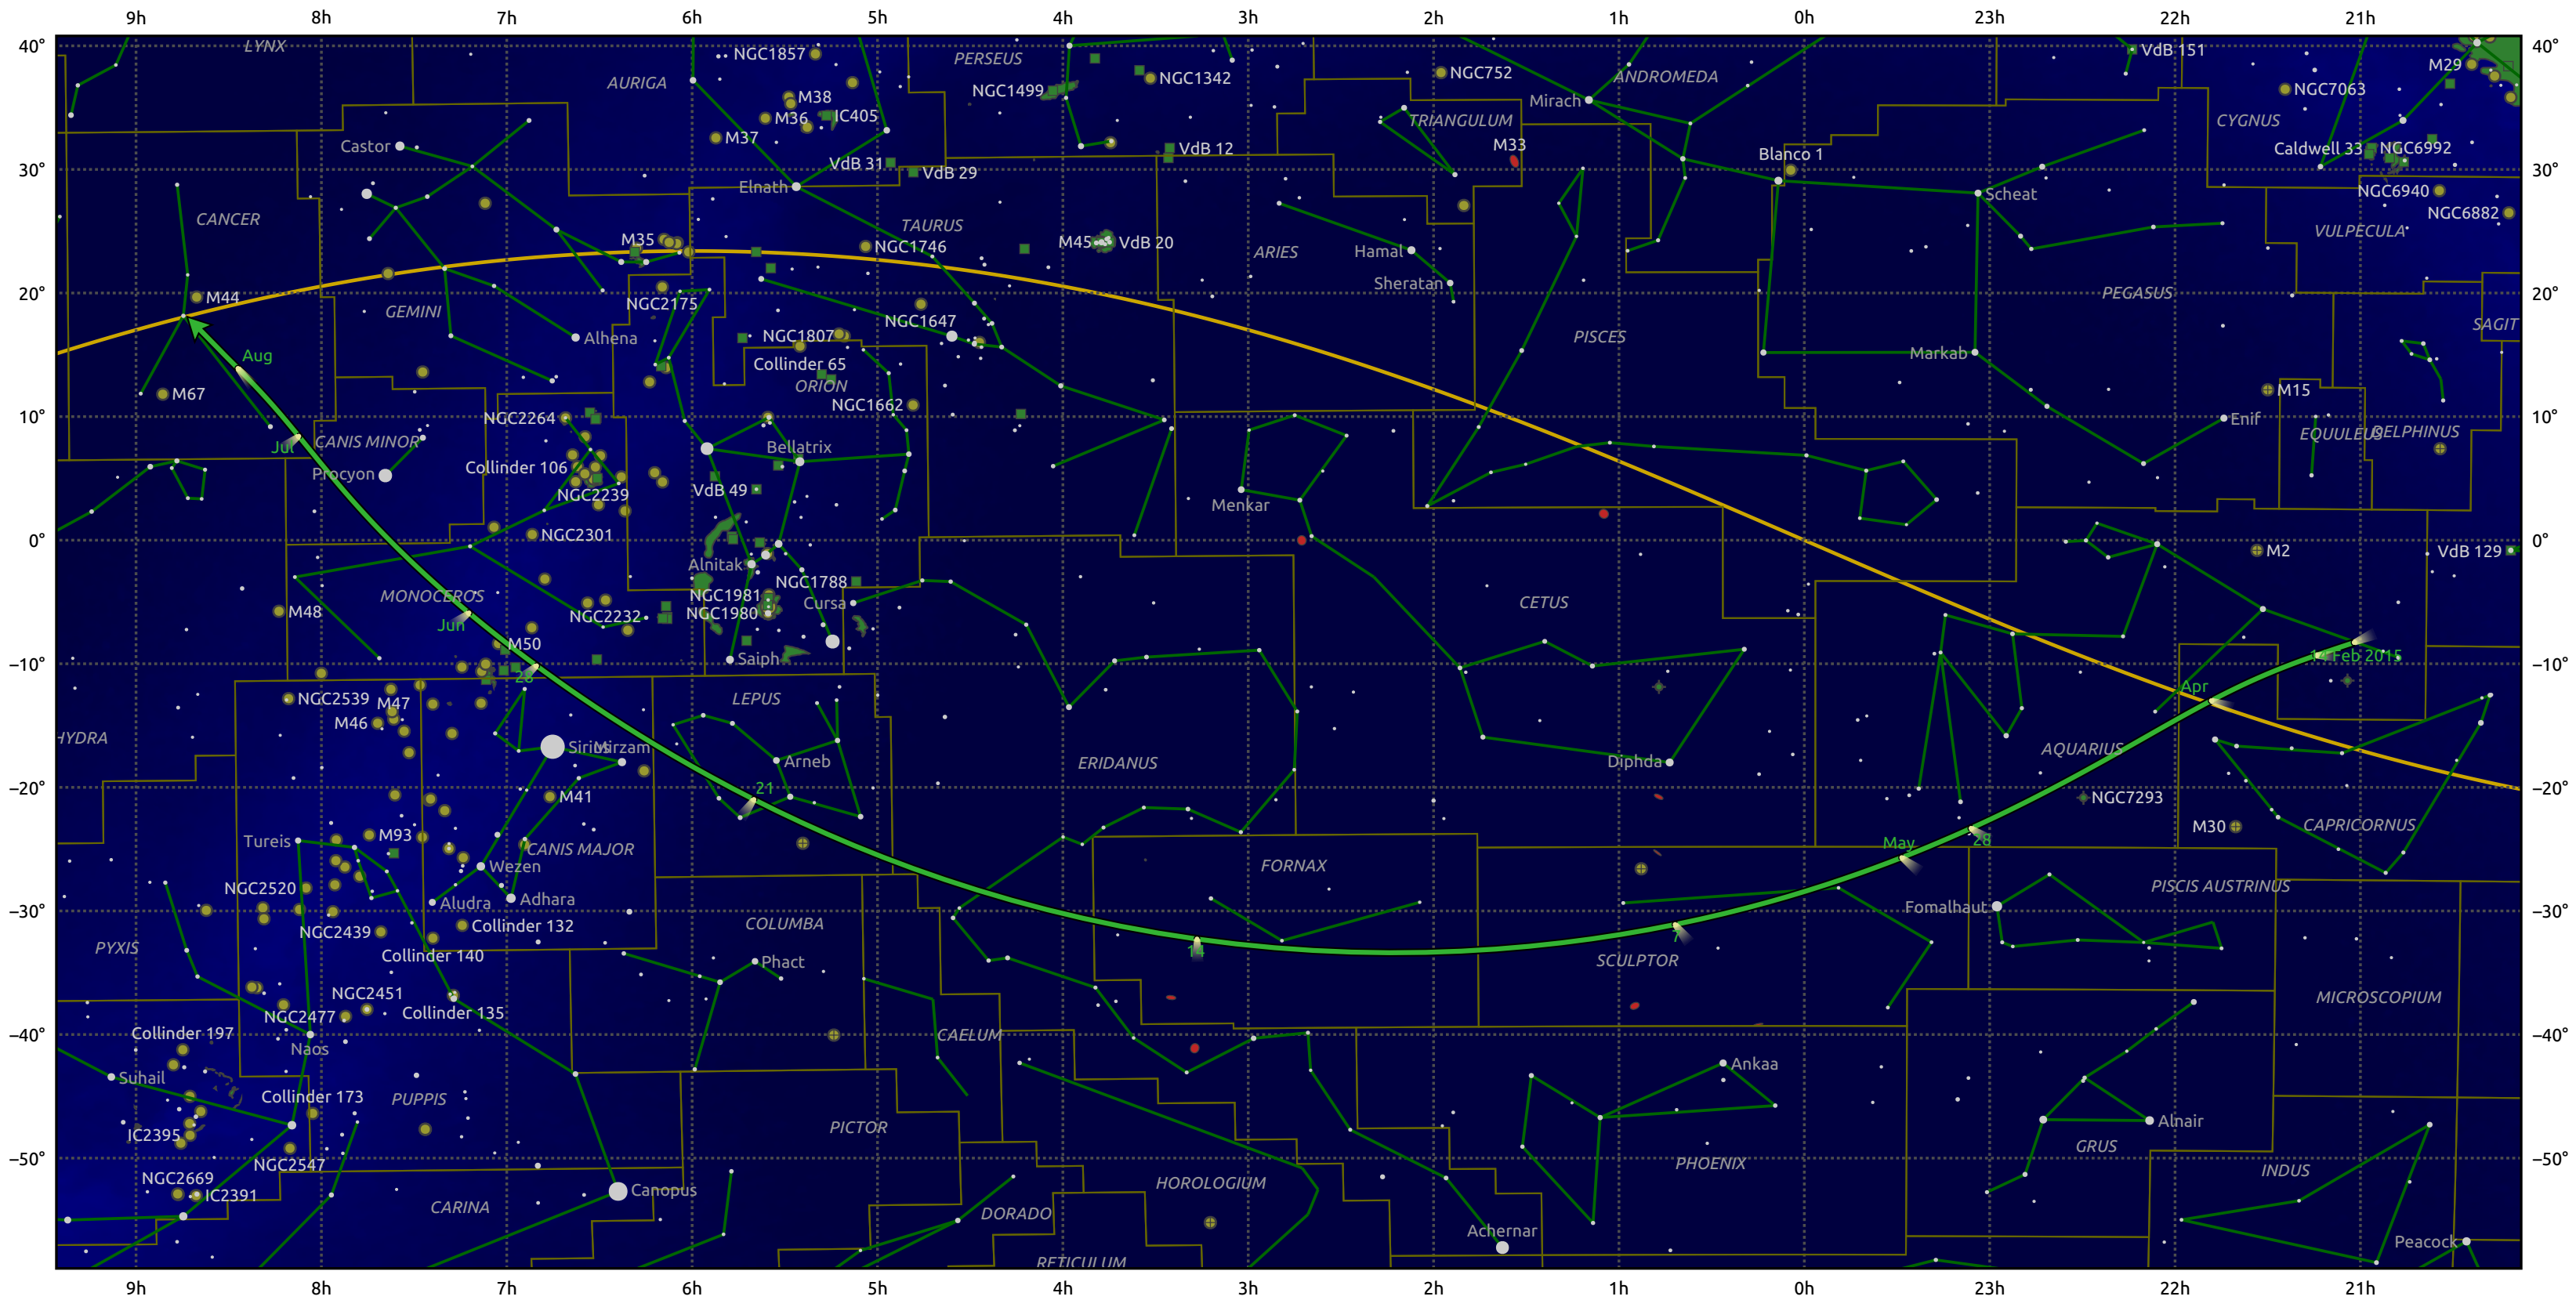

# The path of C/2015 G2 (MASTER) starting on 14 Feb 2015

© Dominic Ford 2011–2025. Date markers placed at midnight UTC. Downloaded from <https://in-the-sky.org>

Magnitude scale:  -5.0  -4.0  -3.0  -2.0  -1.0  -2.0

Ecliptic Plane

Galaxy  Bright nebula  Open cluster + Globular cluster ◆ Planetary nebula

Date	Mag
2015 Mar 1	11.9
2015 Mar 11	11.4
2015 Mar 29	10.3
2015 Apr 12	9.3
2015 Apr 23	8.2
2015 May 1	7.2
2015 May 2	7.1
2015 May 11	6.0
2015 May 31	7.1
2015 Jun 11	8.1
2015 Jun 24	9.2
2015 Jul 1	9.6
2015 Jul 10	10.2
2015 Jul 31	11.2