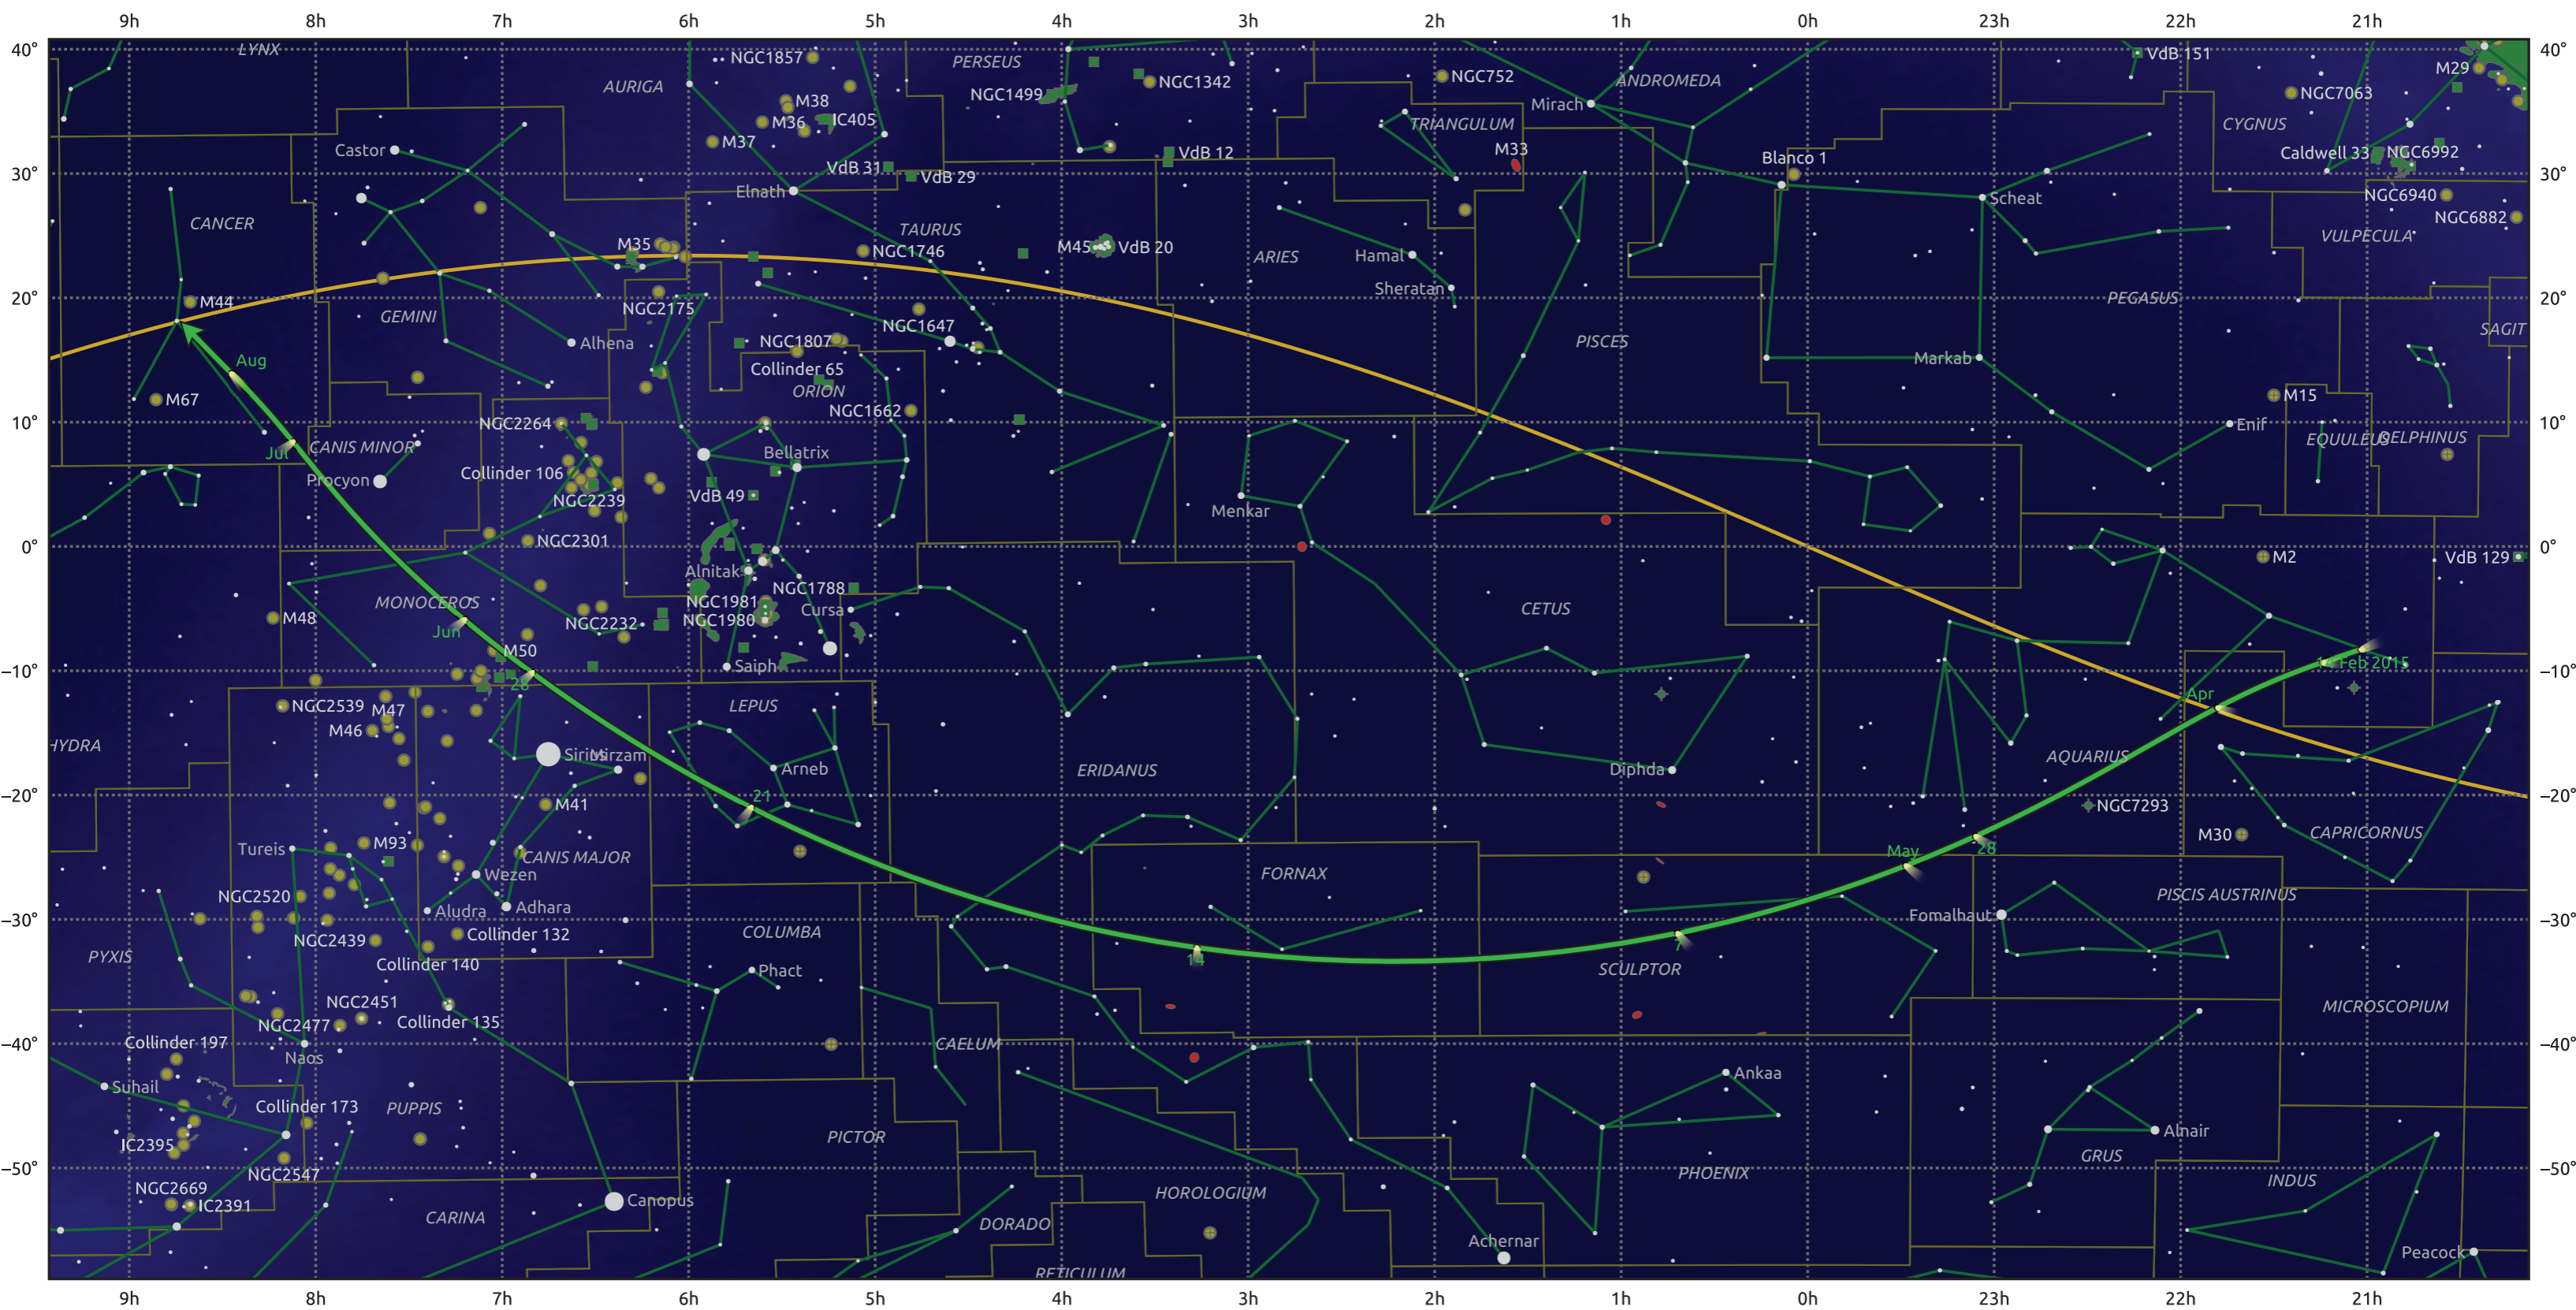

The path of C/2015 G2 (MASTER) starting on 14 Feb 2015

© Dominic Ford 2011–2025. Date markers placed at midnight UTC. Downloaded from <https://in-the-sky.org>

Magnitude scale: -5.0 -4.0 -3.0 -2.0 -1.0 0.0 -1.0 -2.0

Ecliptic Plane

Galaxy Bright nebula Open cluster Globular cluster Planetary nebula

Date	Mag
2015 Mar 1	11.9
2015 Mar 11	11.4
2015 Mar 29	10.3
2015 Apr 12	9.3
2015 Apr 23	8.2
2015 May 1	7.2
2015 May 2	7.1
2015 May 11	6.0
2015 May 31	7.1
2015 Jun 11	8.1
2015 Jun 24	9.2
2015 Jul 1	9.6
2015 Jul 10	10.2
2015 Jul 31	11.2