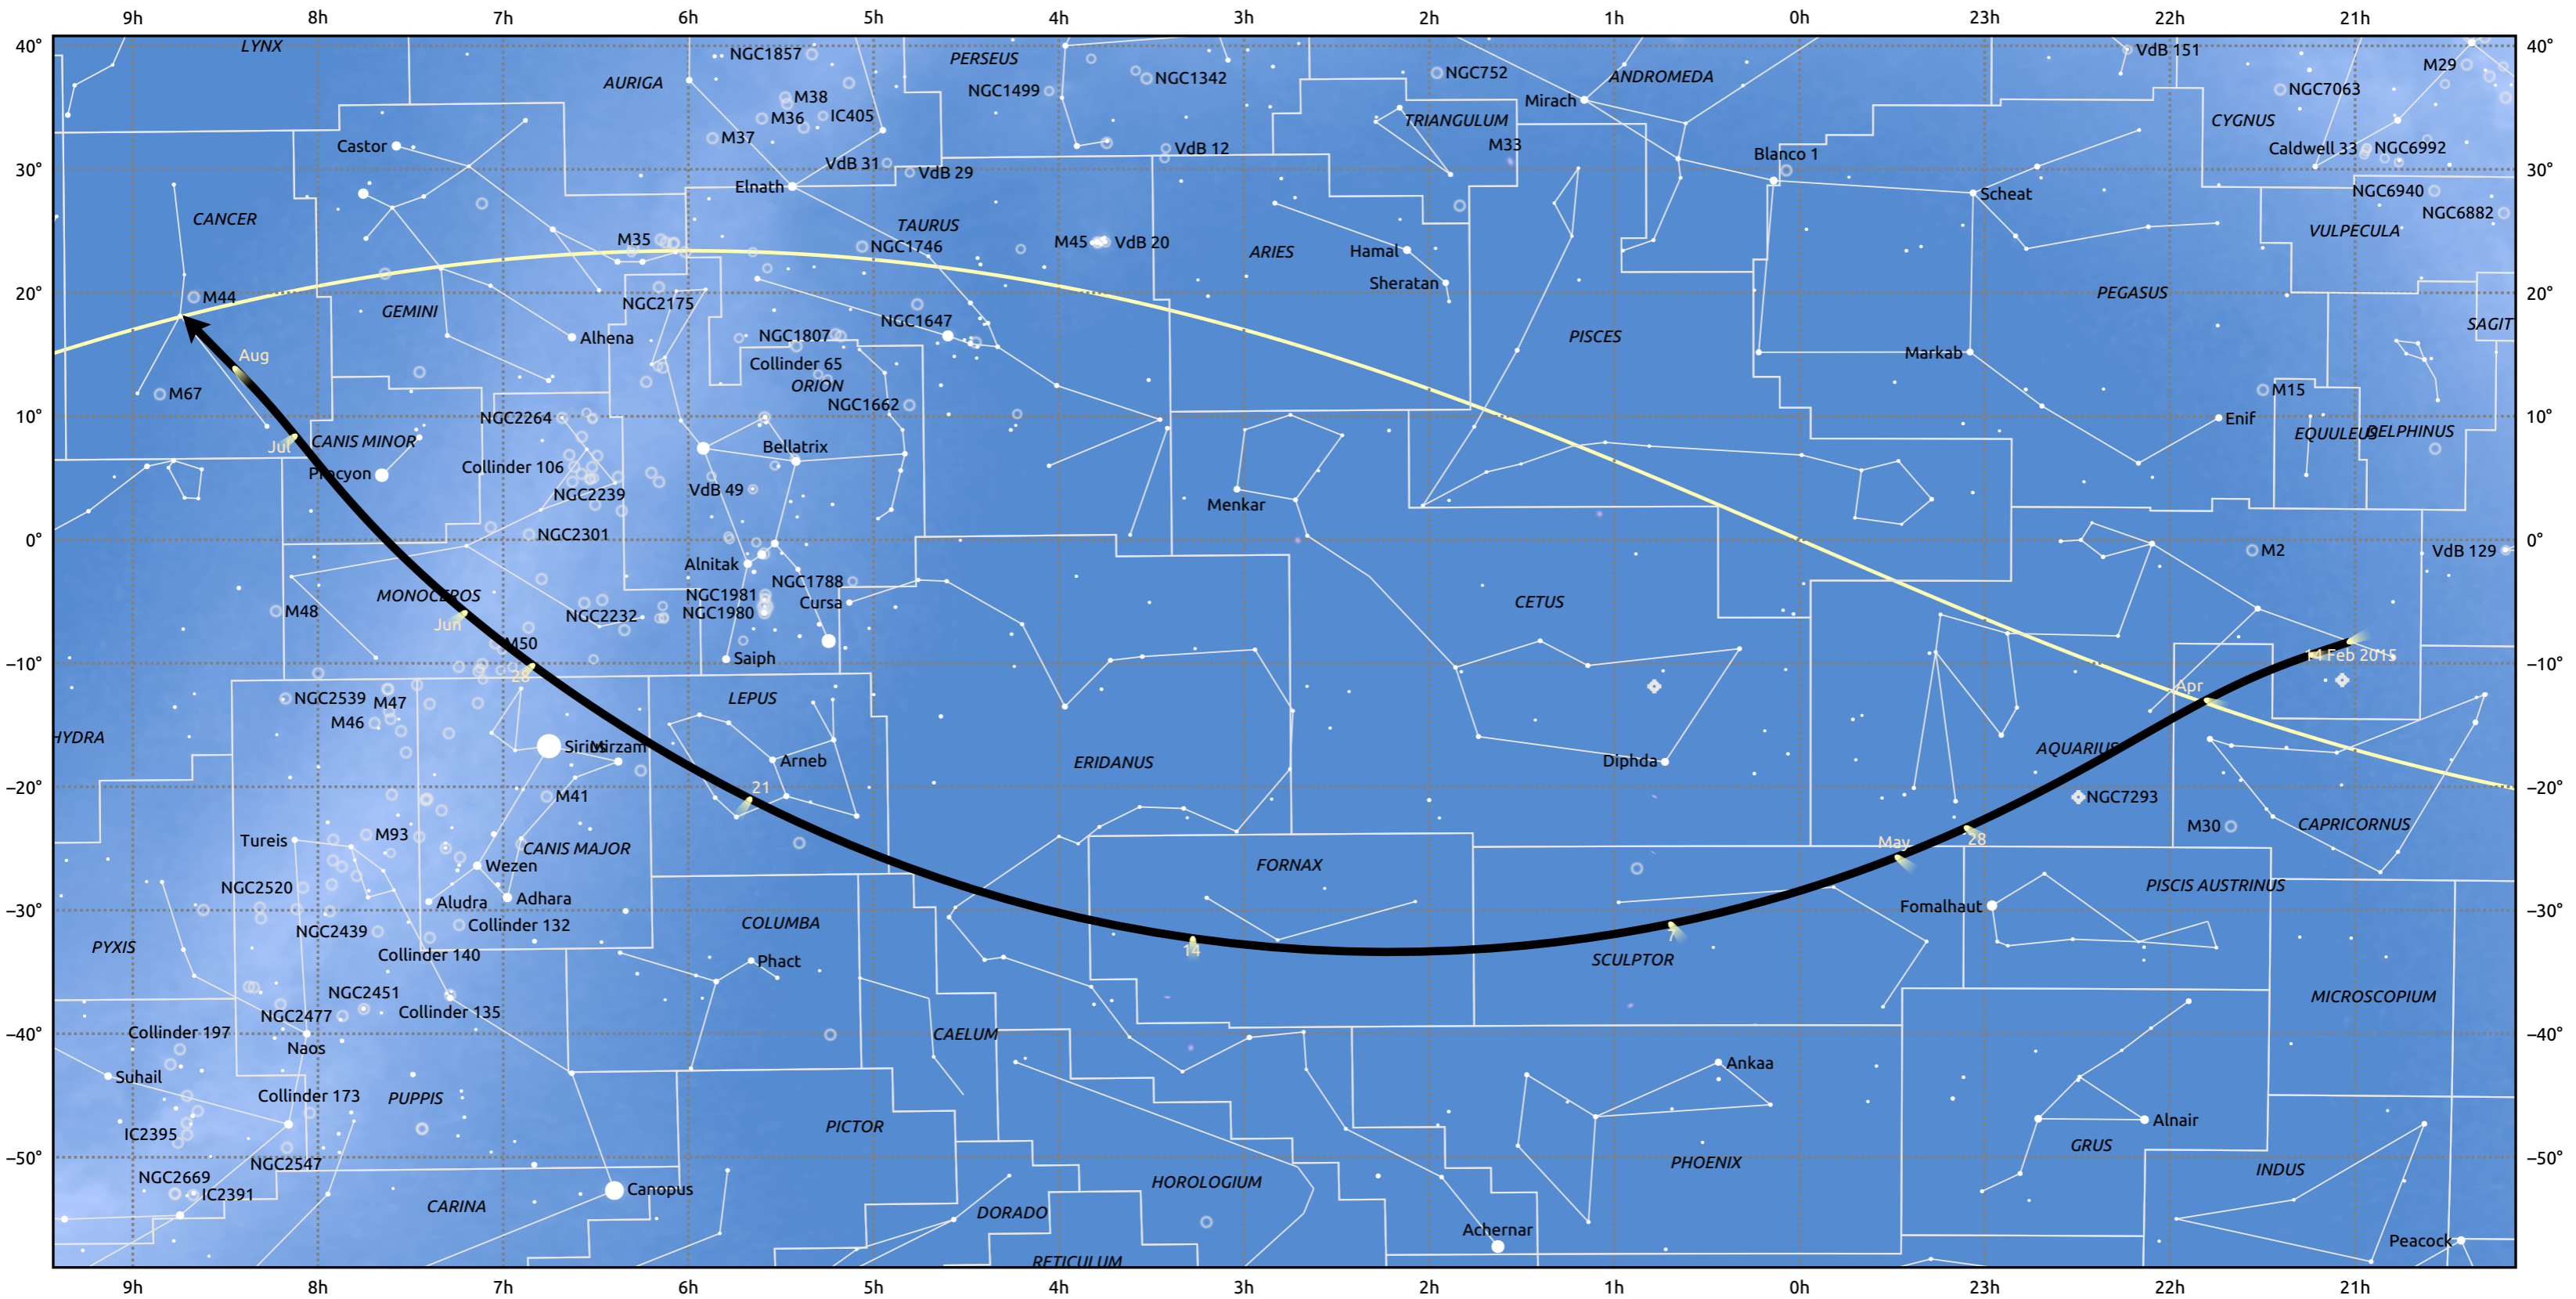

The path of C/2015 G2 (MASTER) starting on 14 Feb 2015

© Dominic Ford 2011–2025. Date markers placed at midnight UTC. Downloaded from <https://in-the-sky.org>

Magnitude scale: -5.0 -4.0 -3.0 -2.0 -1.0 0.0 -1.0 -2.0

Ecliptic Plane

Galaxy Bright nebula Open cluster Globular cluster Planetary nebula

Date	Mag
2015 Mar 1	11.9
2015 Mar 11	11.4
2015 Mar 29	10.3
2015 Apr 12	9.3
2015 Apr 23	8.2
2015 May 1	7.2
2015 May 2	7.1
2015 May 11	6.0
2015 May 31	7.1
2015 Jun 11	8.1
2015 Jun 24	9.2
2015 Jul 1	9.6
2015 Jul 10	10.2
2015 Jul 31	11.2