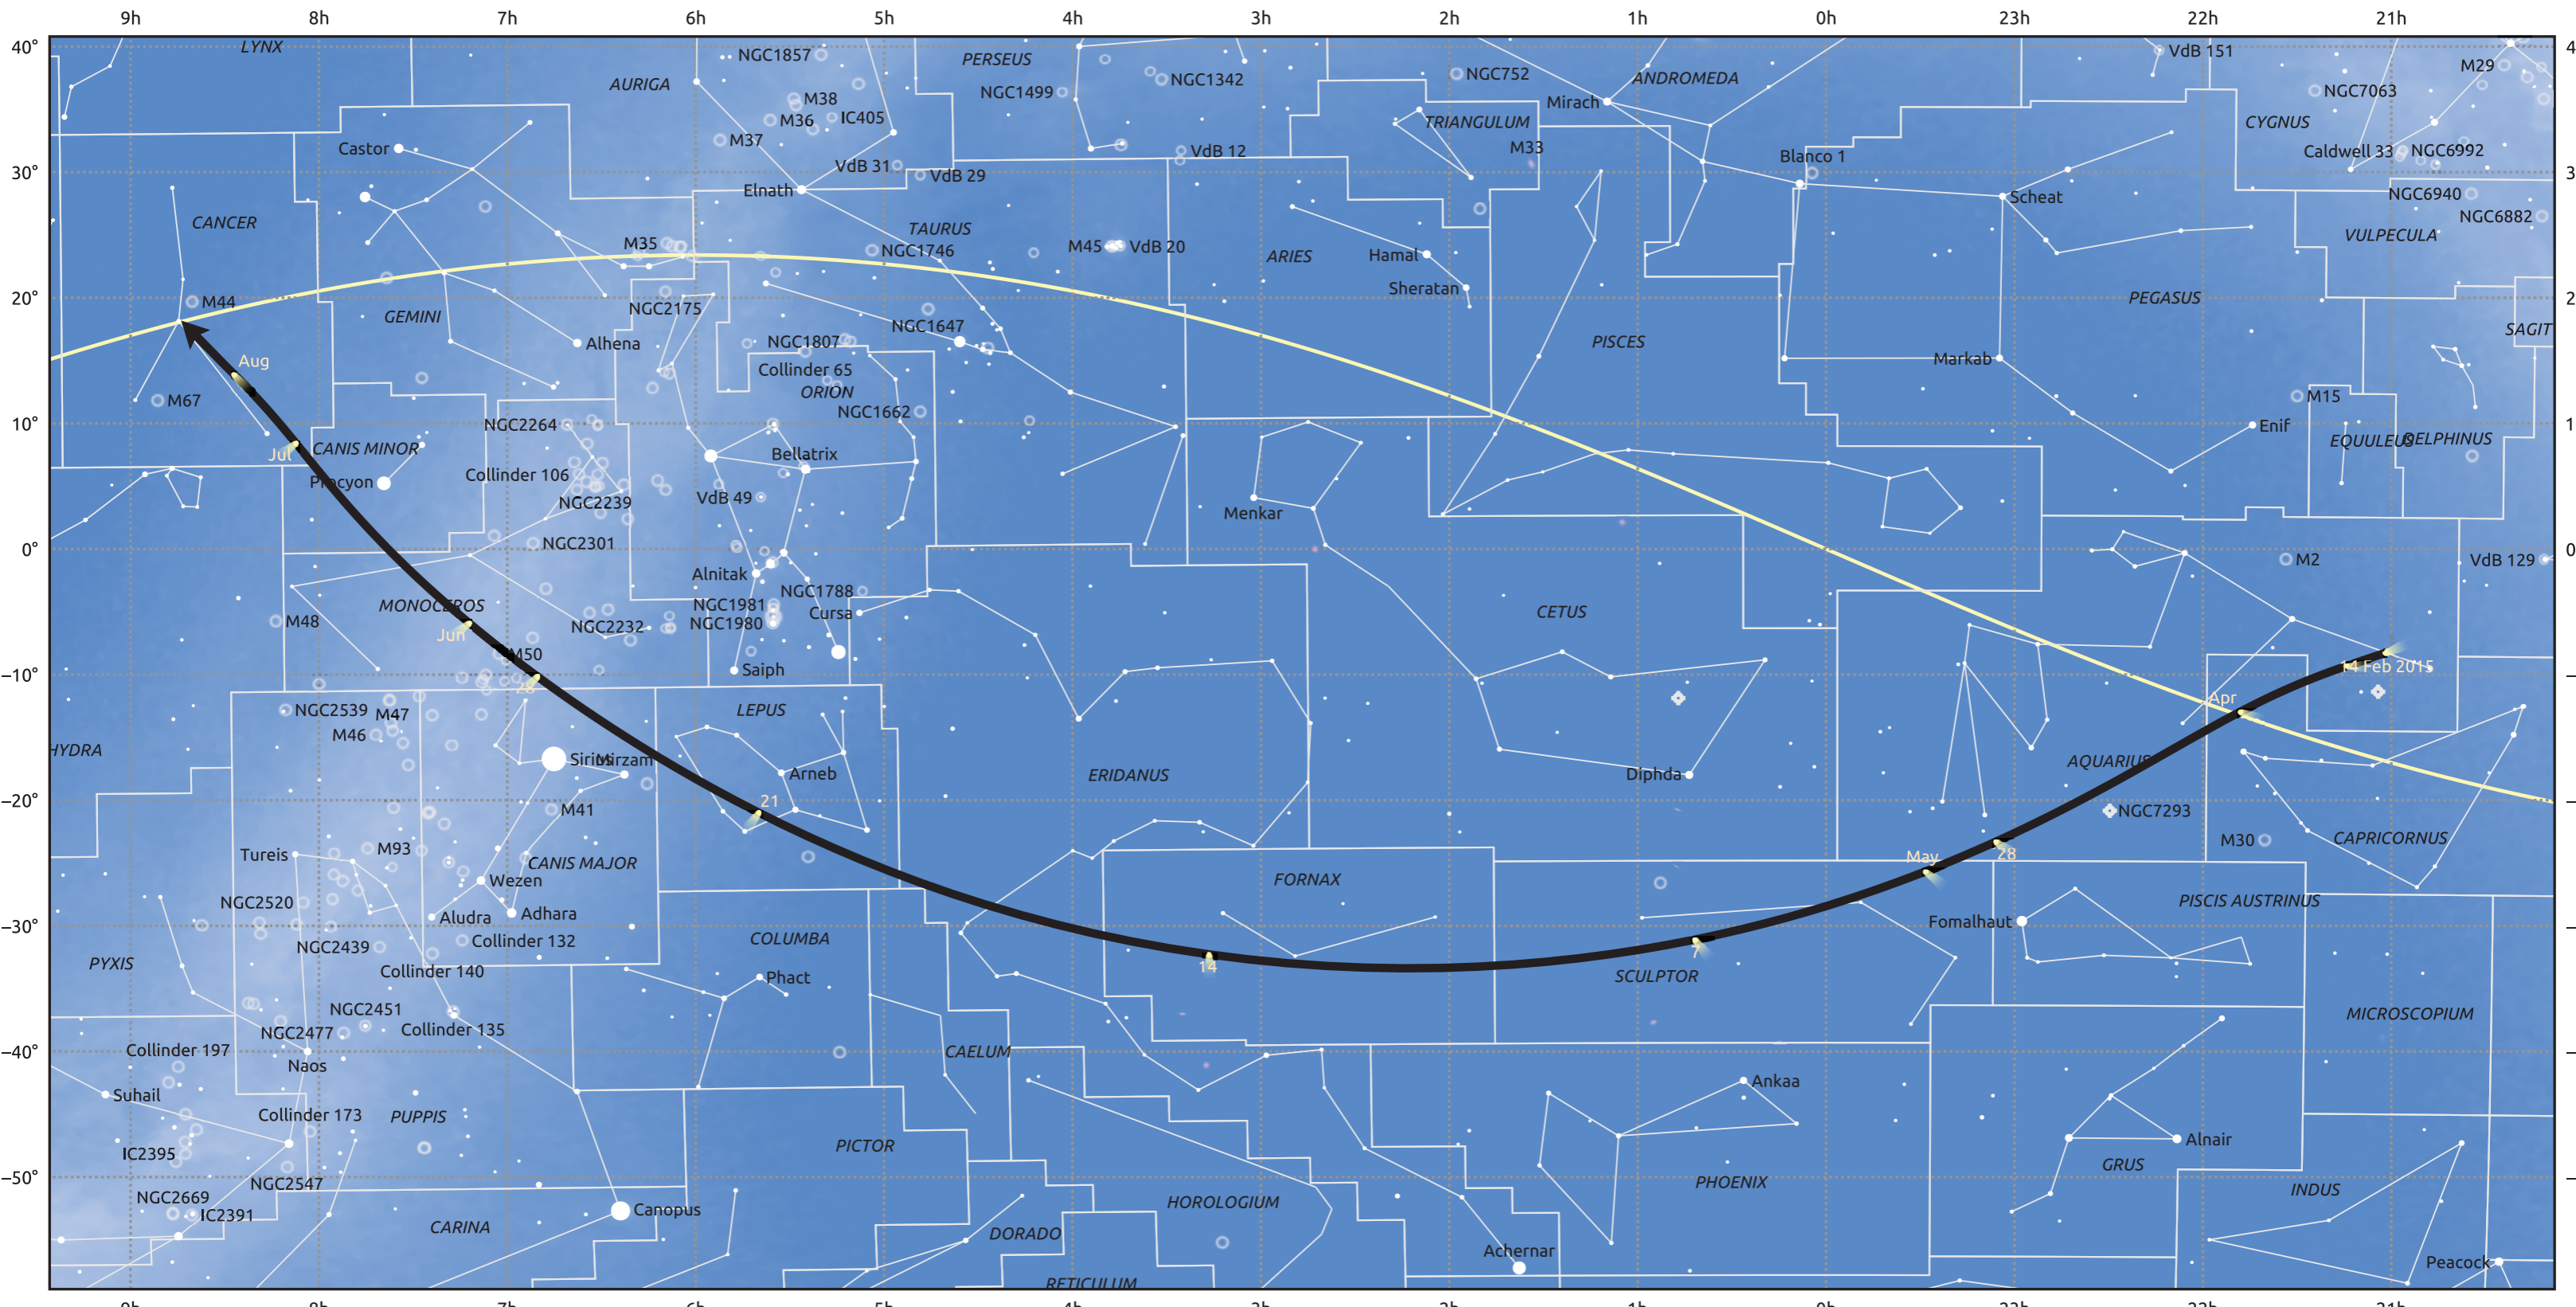

# The path of C/2015 G2 (MASTER) starting on 14 Feb 2015

© Dominic Ford 2011–2025. Date markers placed at midnight UTC. Downloaded from <https://in-the-sky.org>

Magnitude scale:  -5.0  -4.0  -3.0  -2.0  -1.0  0.0  -1.0  -2.0

Ecliptic Plane

Galaxy  Bright nebula  Open cluster  Globular cluster  Planetary nebula

Date	Mag
2015 Mar 1	11.9
2015 Mar 11	11.4
2015 Mar 29	10.3
2015 Apr 12	9.3
2015 Apr 23	8.2
2015 May 1	7.2
2015 May 2	7.1
2015 May 11	6.0
2015 May 31	7.1
2015 Jun 11	8.1
2015 Jun 24	9.2
2015 Jul 1	9.6
2015 Jul 10	10.2
2015 Jul 31	11.2