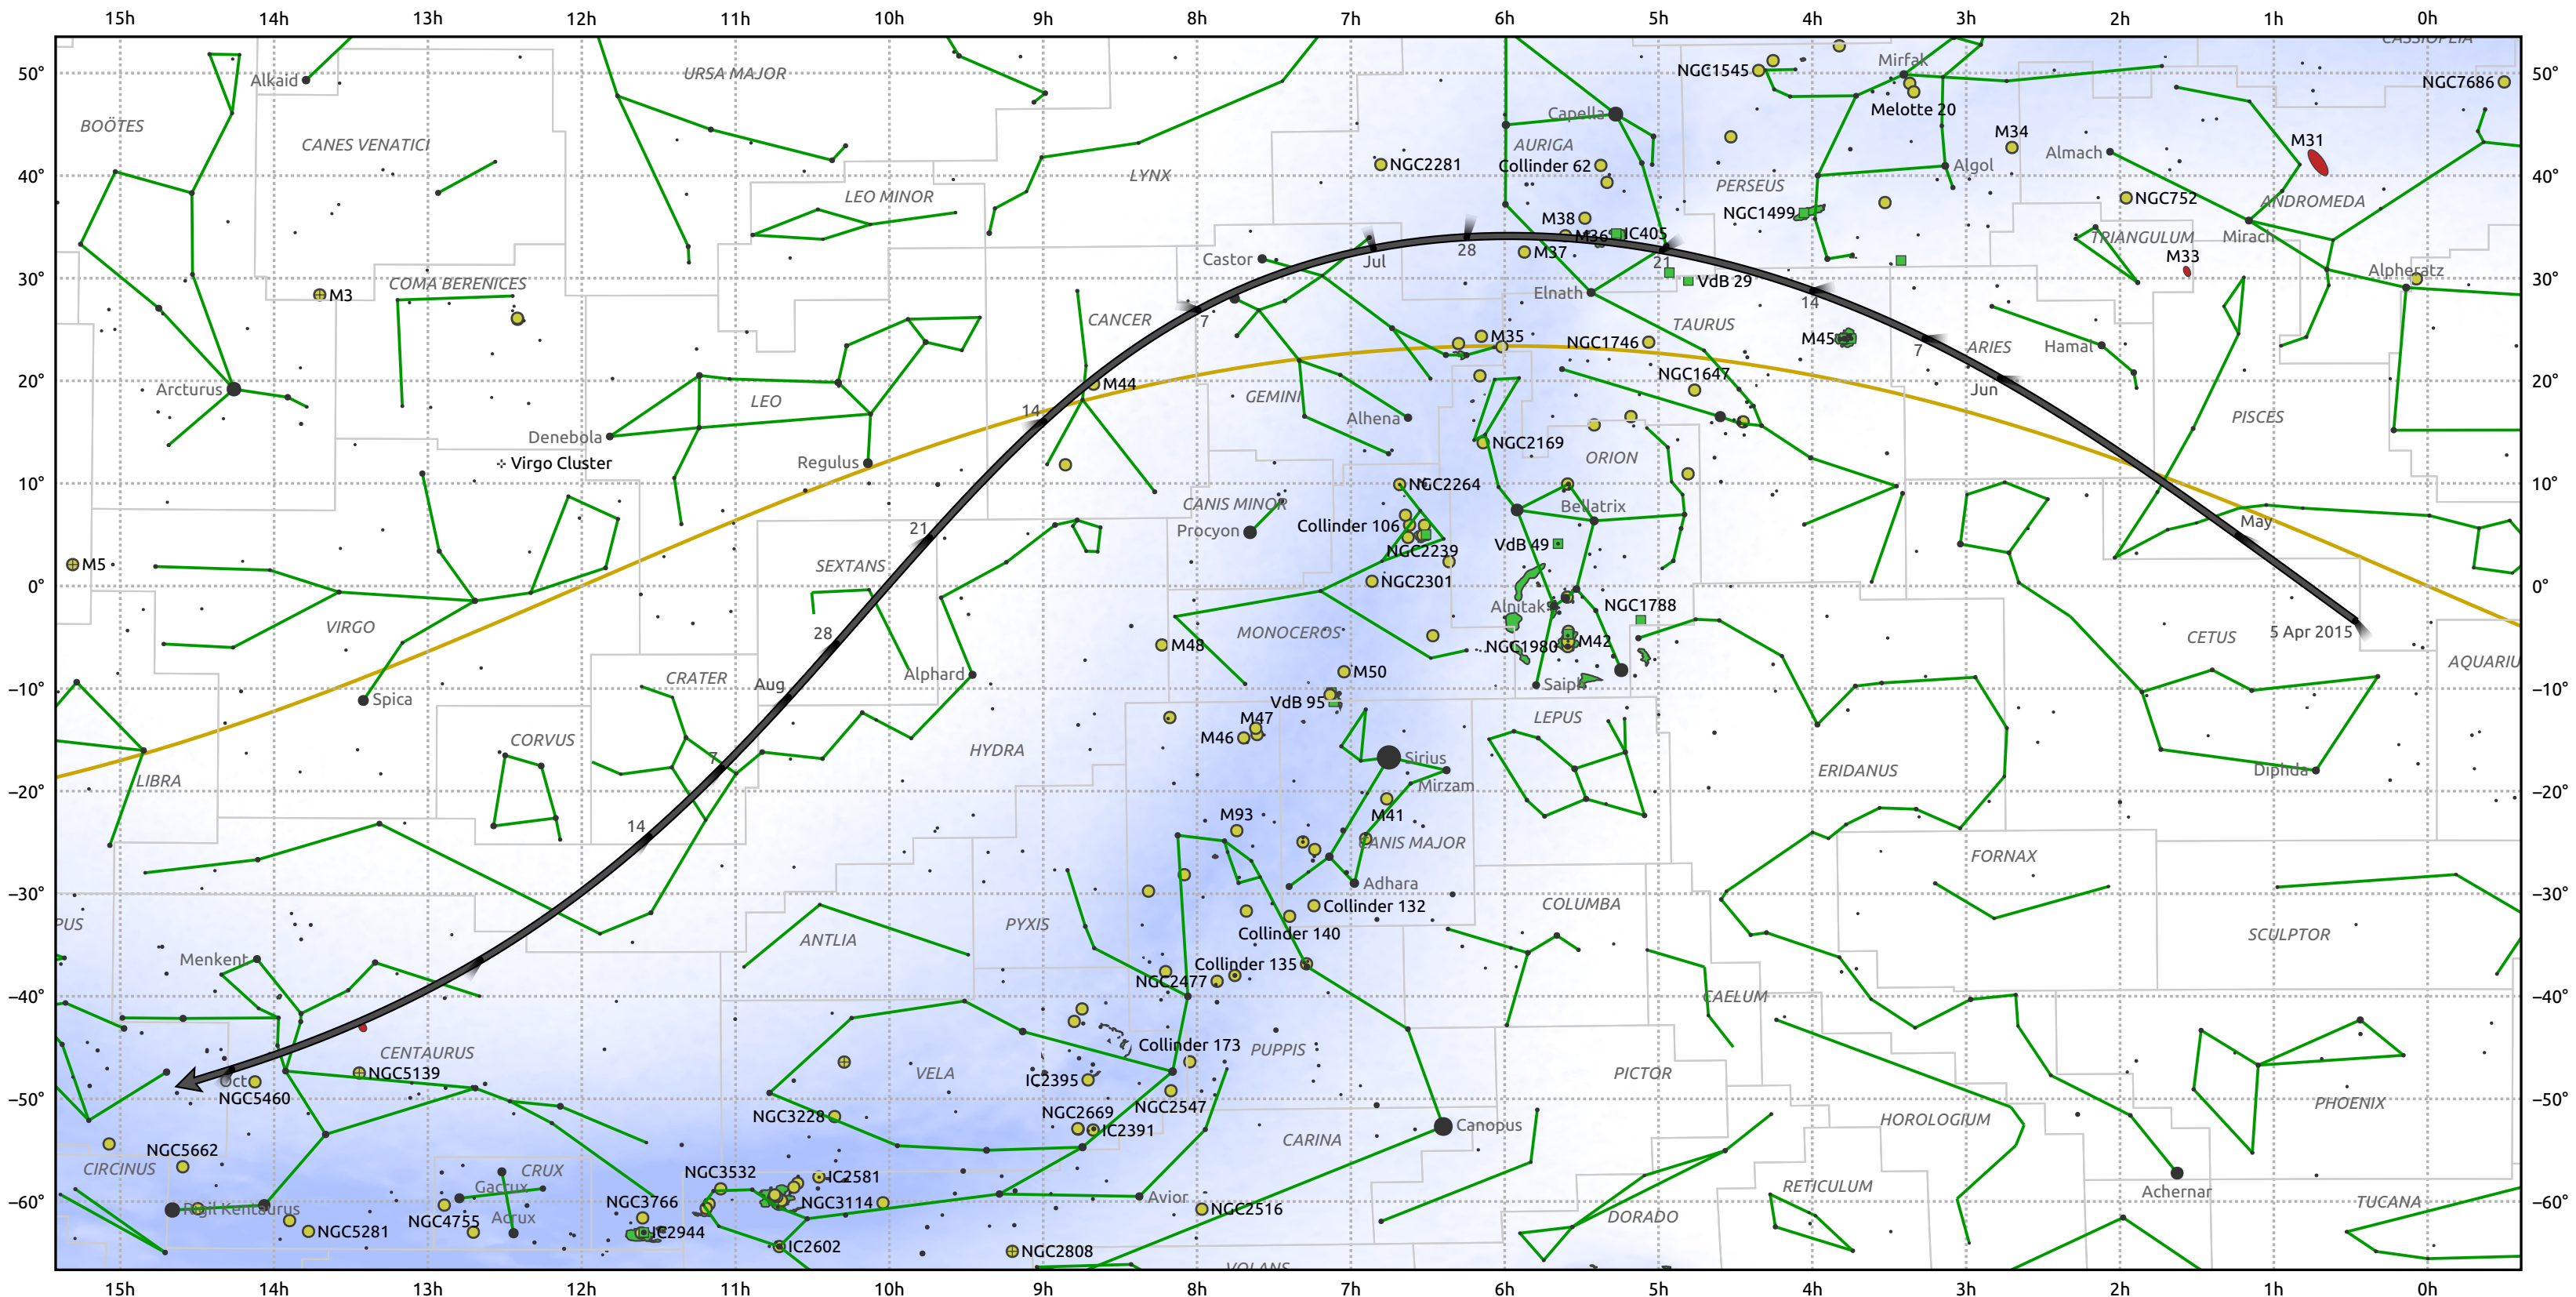

The path of C/2014 Q1 (PANSTARRS) starting on 5 Apr 2015

© Dominic Ford 2011–2025. Date markers placed at midnight UTC. Downloaded from <https://in-the-sky.org>

Magnitude scale: -5.0 -4.0 -3.0 -2.0 -1.0 0.0 -1.0 -2.0

— Ecliptic Plane

Galaxy Bright nebula Open cluster Globular cluster Planetary nebula

Date	Mag
2015 Apr 25	11.5
2015 May 1	11.1
2015 May 10	10.5
2015 May 22	9.5
2015 Jun 1	8.4
2015 Jun 9	7.4
2015 Jun 16	6.4
2015 Jun 22	5.3
2015 Jun 28	4.2
2015 Jul 1	3.7
2015 Jul 17	5.2
2015 Jul 24	6.3
2015 Aug 1	7.3
2015 Aug 10	8.3
2015 Aug 22	9.4
2015 Sep 1	10.2
2015 Sep 4	10.4
2015 Sep 20	11.5