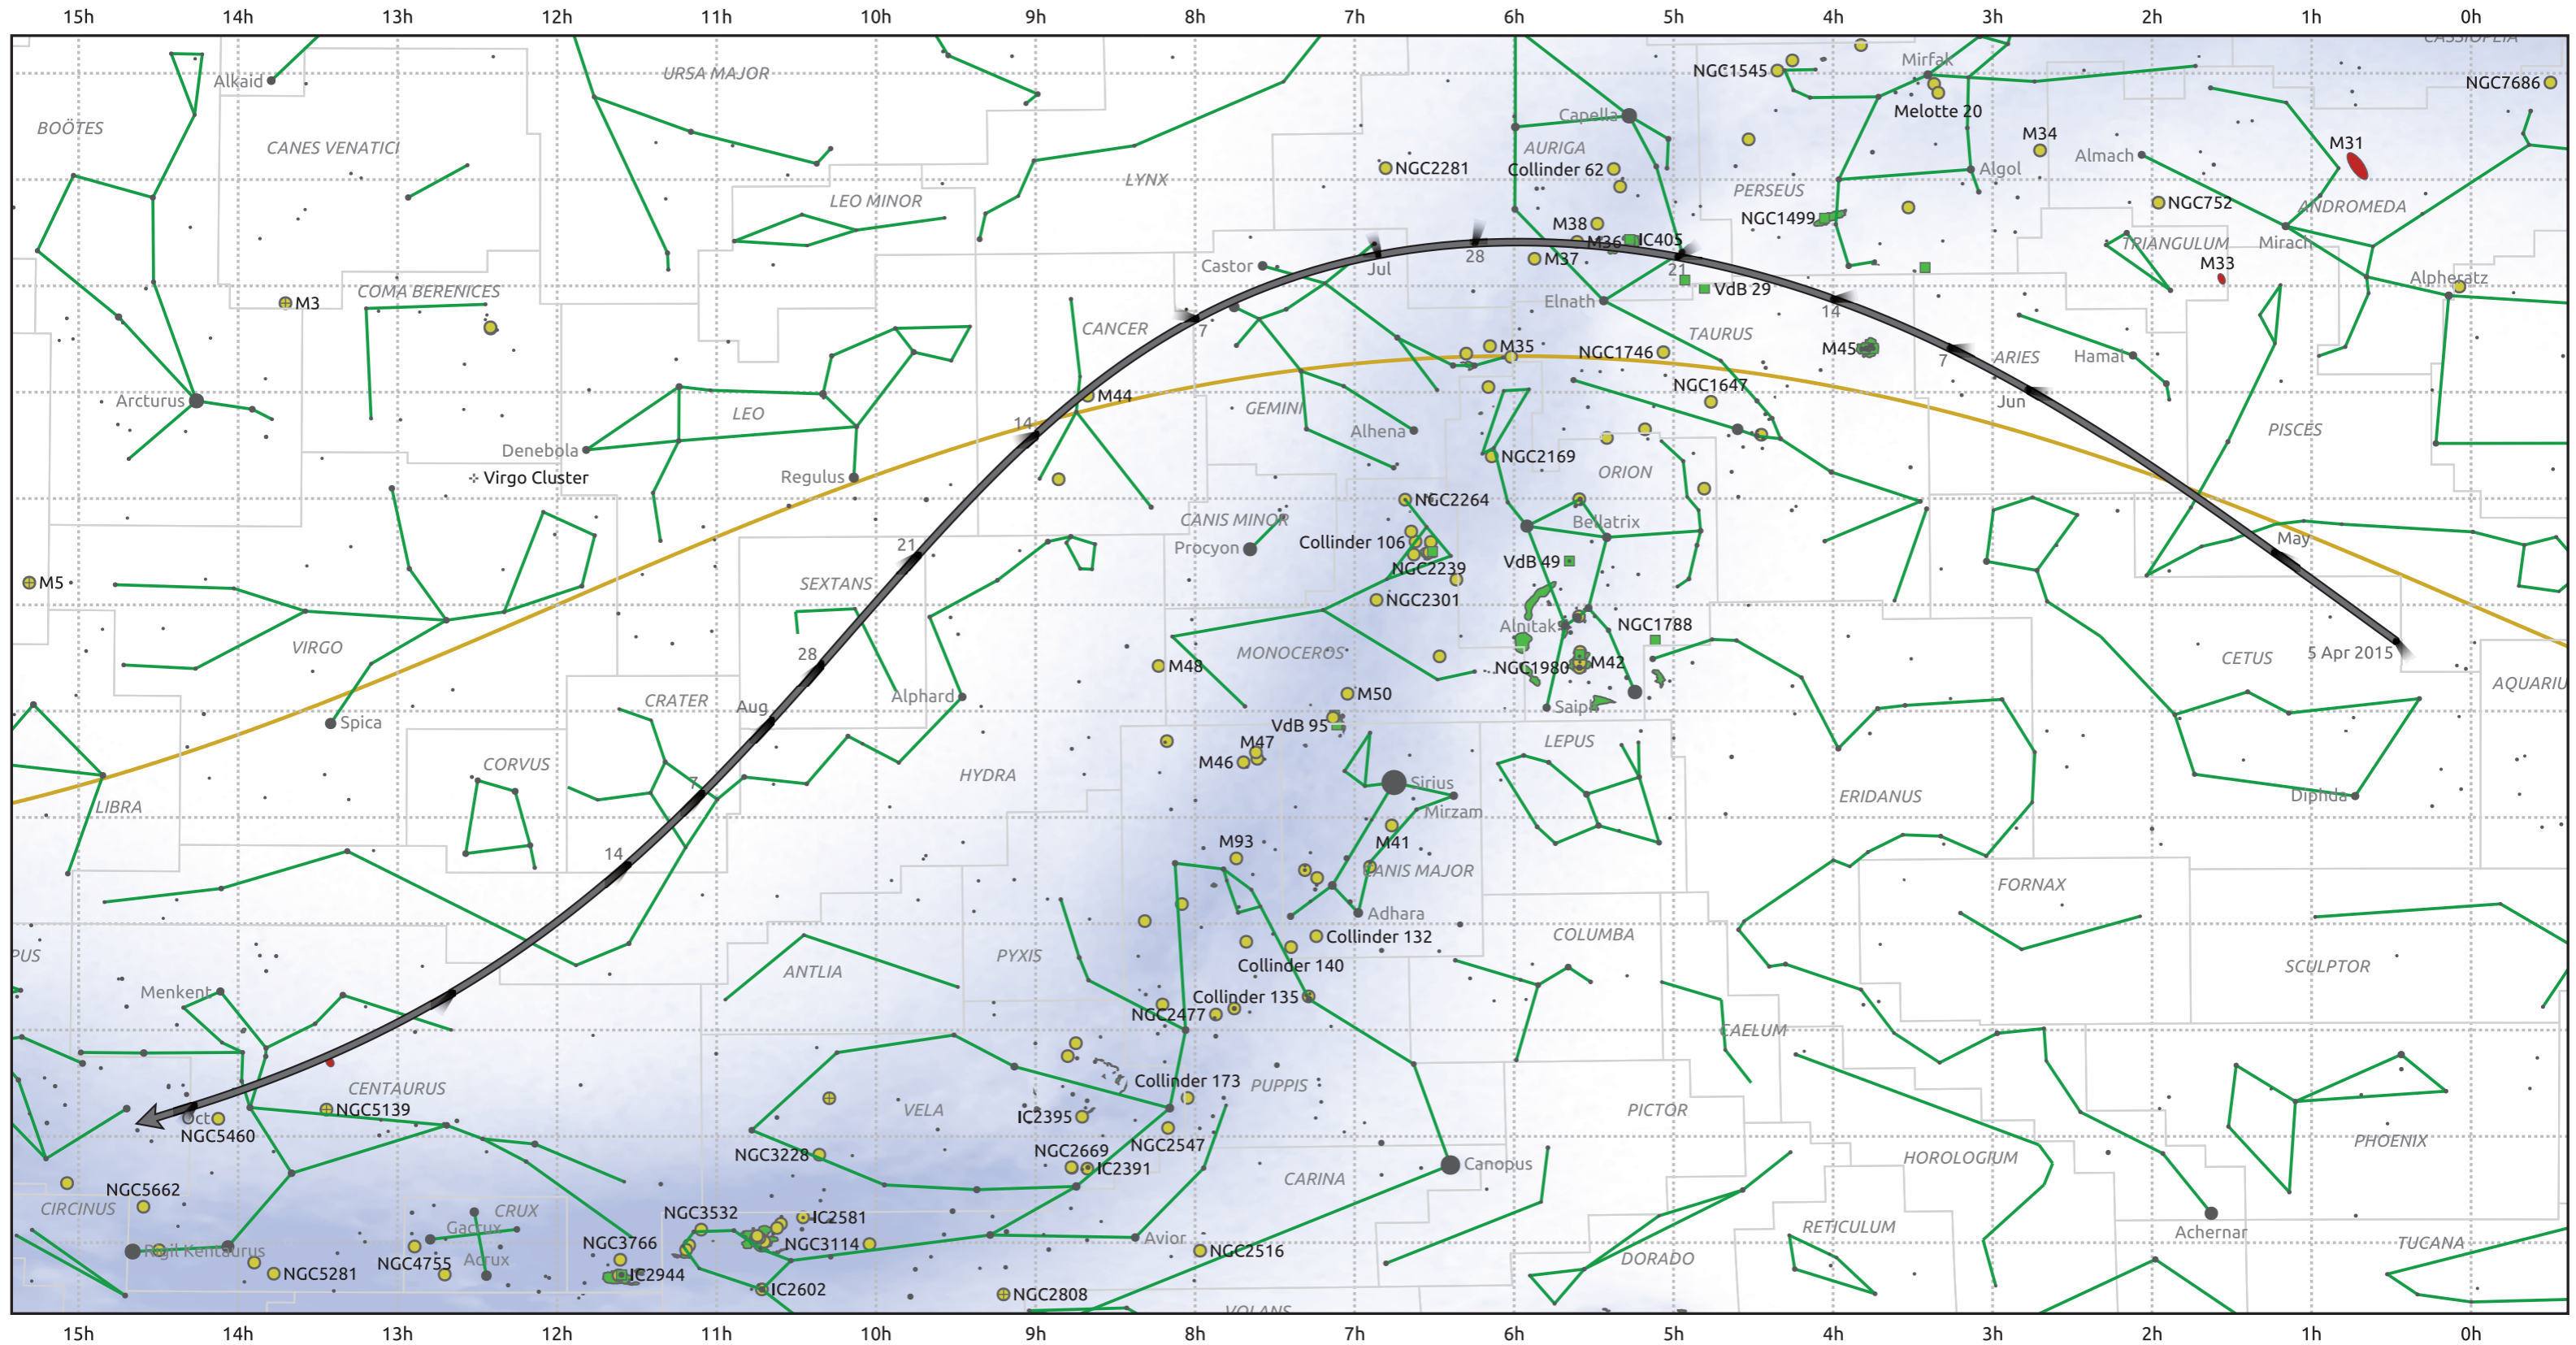

The path of C/2014 Q1 (PANSTARRS) starting on 5 Apr 2015

© Dominic Ford 2011–2025. Date markers placed at midnight UTC. Downloaded from <https://in-the-sky.org>

Magnitude scale: • 5.0 • 4.0 • 3.0 • 2.0 • 1.0 • 0.0 • -1.0 • -2.0

— Ecliptic Plane

- Galaxy
- Bright nebula
- Open cluster
- ⊕ Globular cluster
- ◆ Planetary nebula

Date	Mag
2015 Apr 25	11.5
2015 May 1	11.1
2015 May 10	10.5
2015 May 22	9.5
2015 Jun 1	8.4
2015 Jun 9	7.4
2015 Jun 16	6.4
2015 Jun 22	5.3
2015 Jun 28	4.2
2015 Jul 1	3.7
2015 Jul 17	5.2
2015 Jul 24	6.3
2015 Aug 1	7.3
2015 Aug 10	8.3
2015 Aug 22	9.4
2015 Sep 1	10.2
2015 Sep 4	10.4
2015 Sep 20	11.5