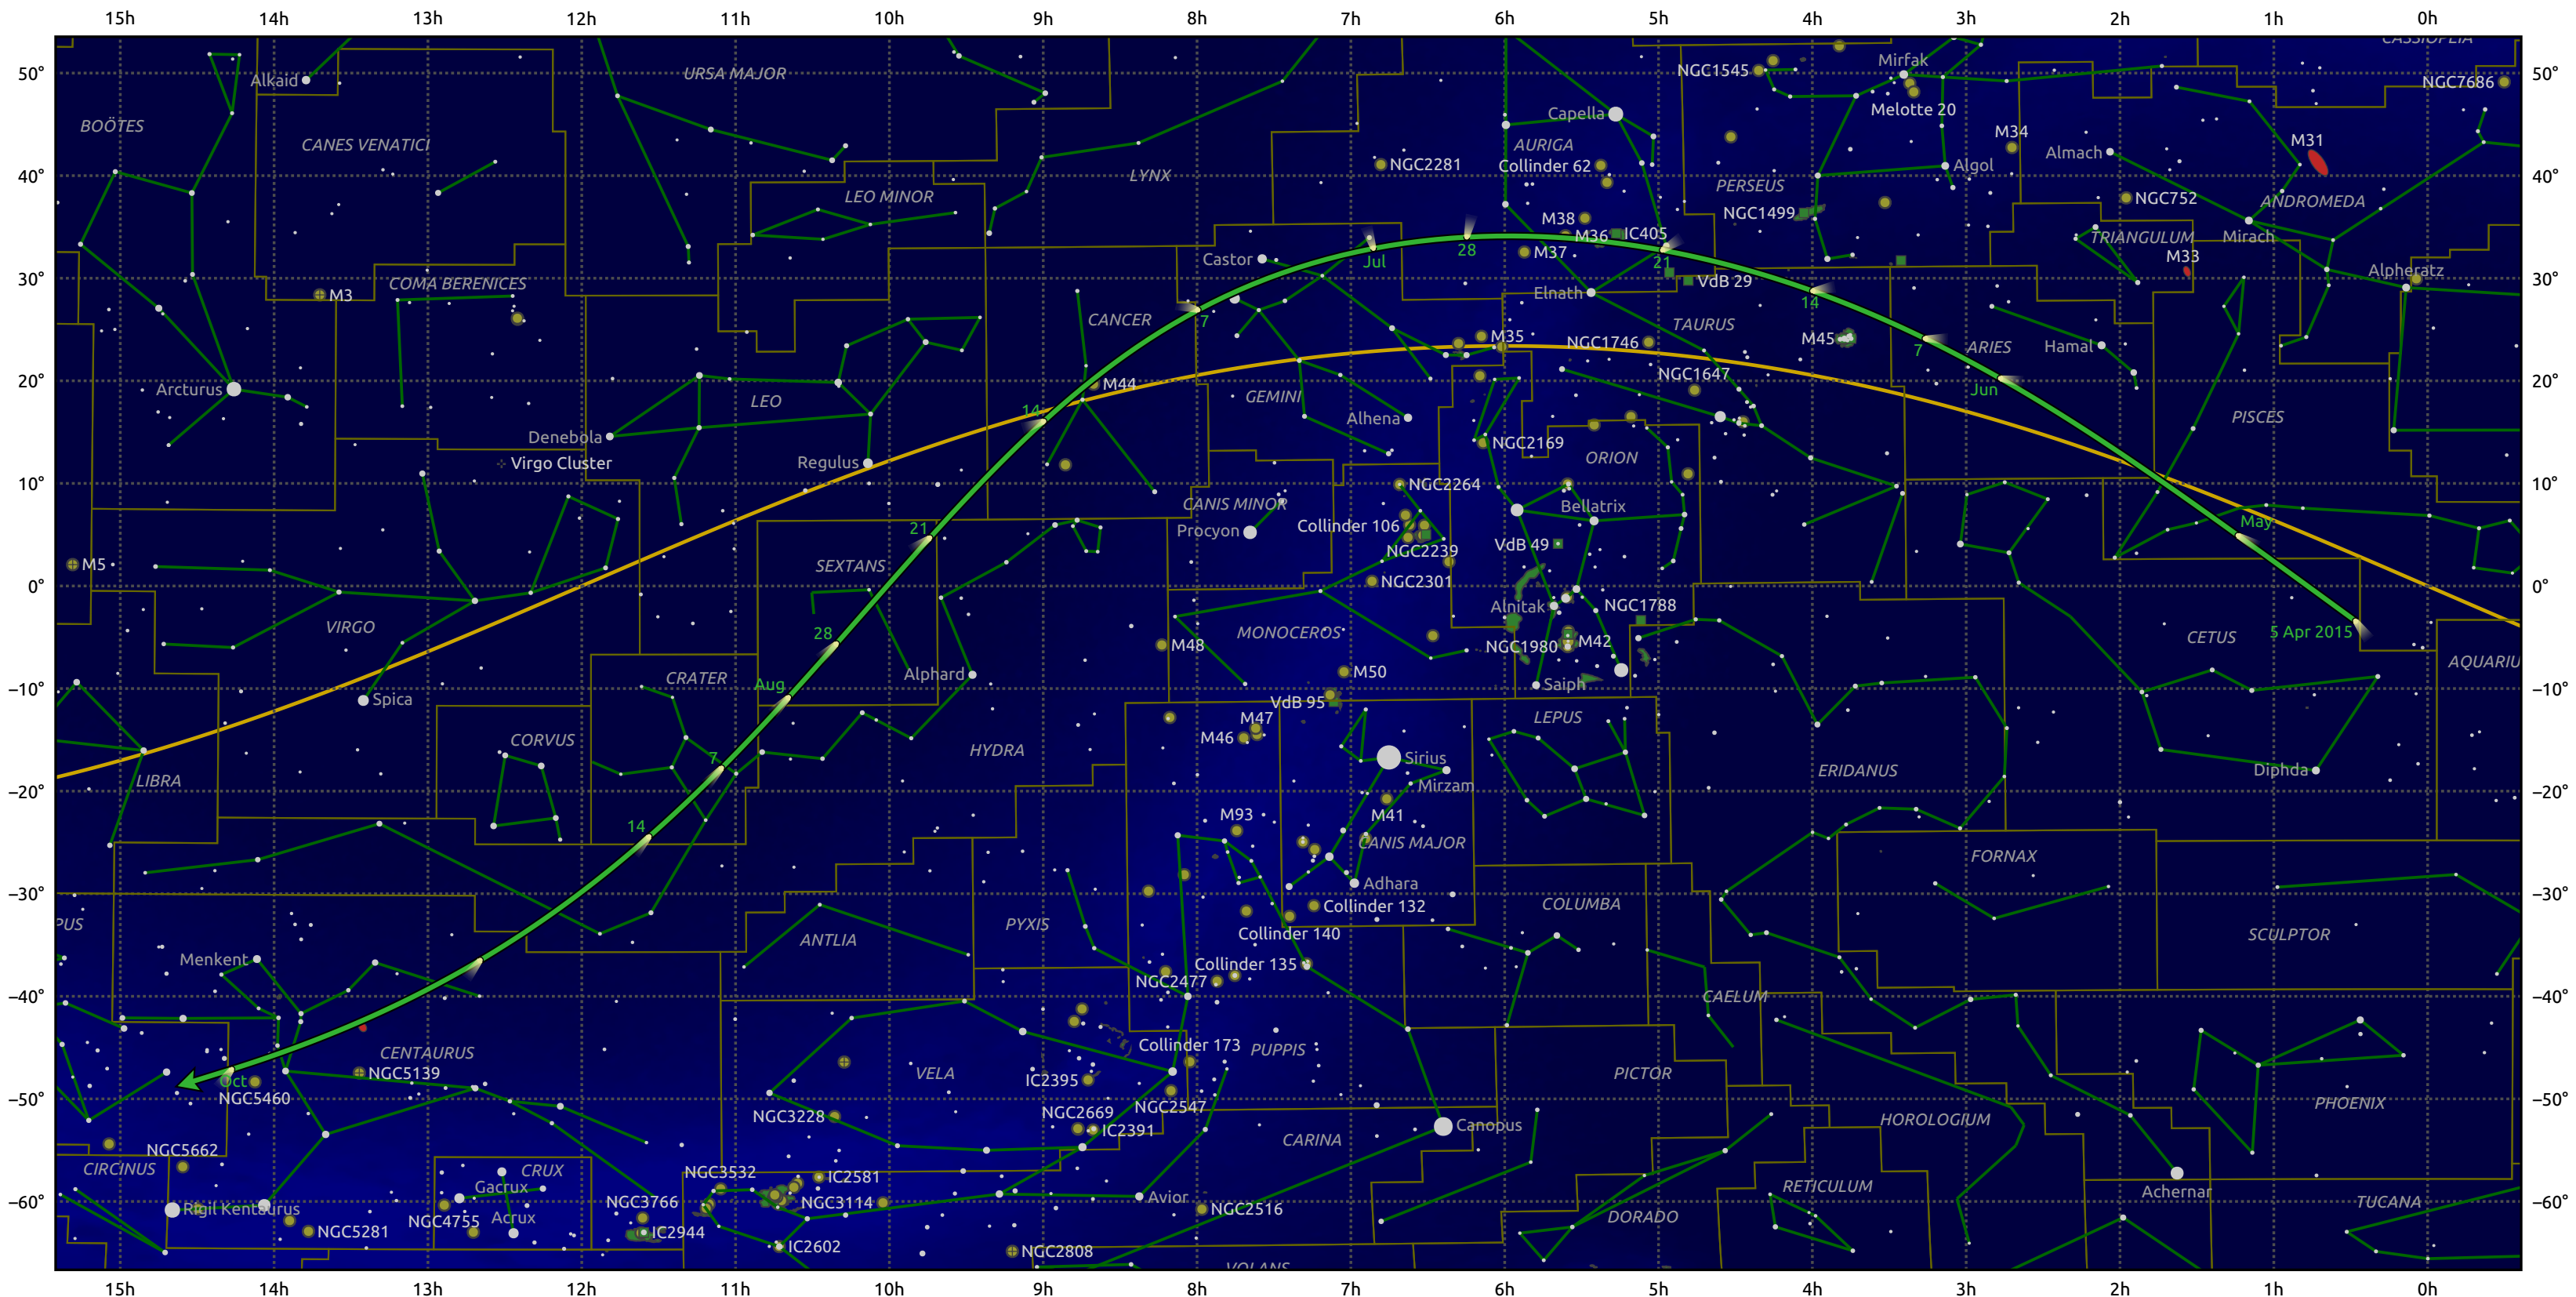

# The path of C/2014 Q1 (PANSTARRS) starting on 5 Apr 2015

© Dominic Ford 2011–2025. Date markers placed at midnight UTC. Downloaded from <https://in-the-sky.org>

Magnitude scale: -5.0   -4.0   -3.0   -2.0   -1.0   0.0   -1.0   -2.0

- 
 Ecliptic Plane
- 
 Galaxy
- 
 Bright nebula
- 
 Open cluster
- 
 Globular cluster
- 
 Planetary nebula

Date	Mag
2015 Apr 25	11.5
2015 May 1	11.1
2015 May 10	10.5
2015 May 22	9.5
2015 Jun 1	8.4
2015 Jun 9	7.4
2015 Jun 16	6.4
2015 Jun 22	5.3
2015 Jun 28	4.2
2015 Jul 1	3.7
2015 Jul 17	5.2
2015 Jul 24	6.3
2015 Aug 1	7.3
2015 Aug 10	8.3
2015 Aug 22	9.4
2015 Sep 1	10.2
2015 Sep 4	10.4
2015 Sep 20	11.5