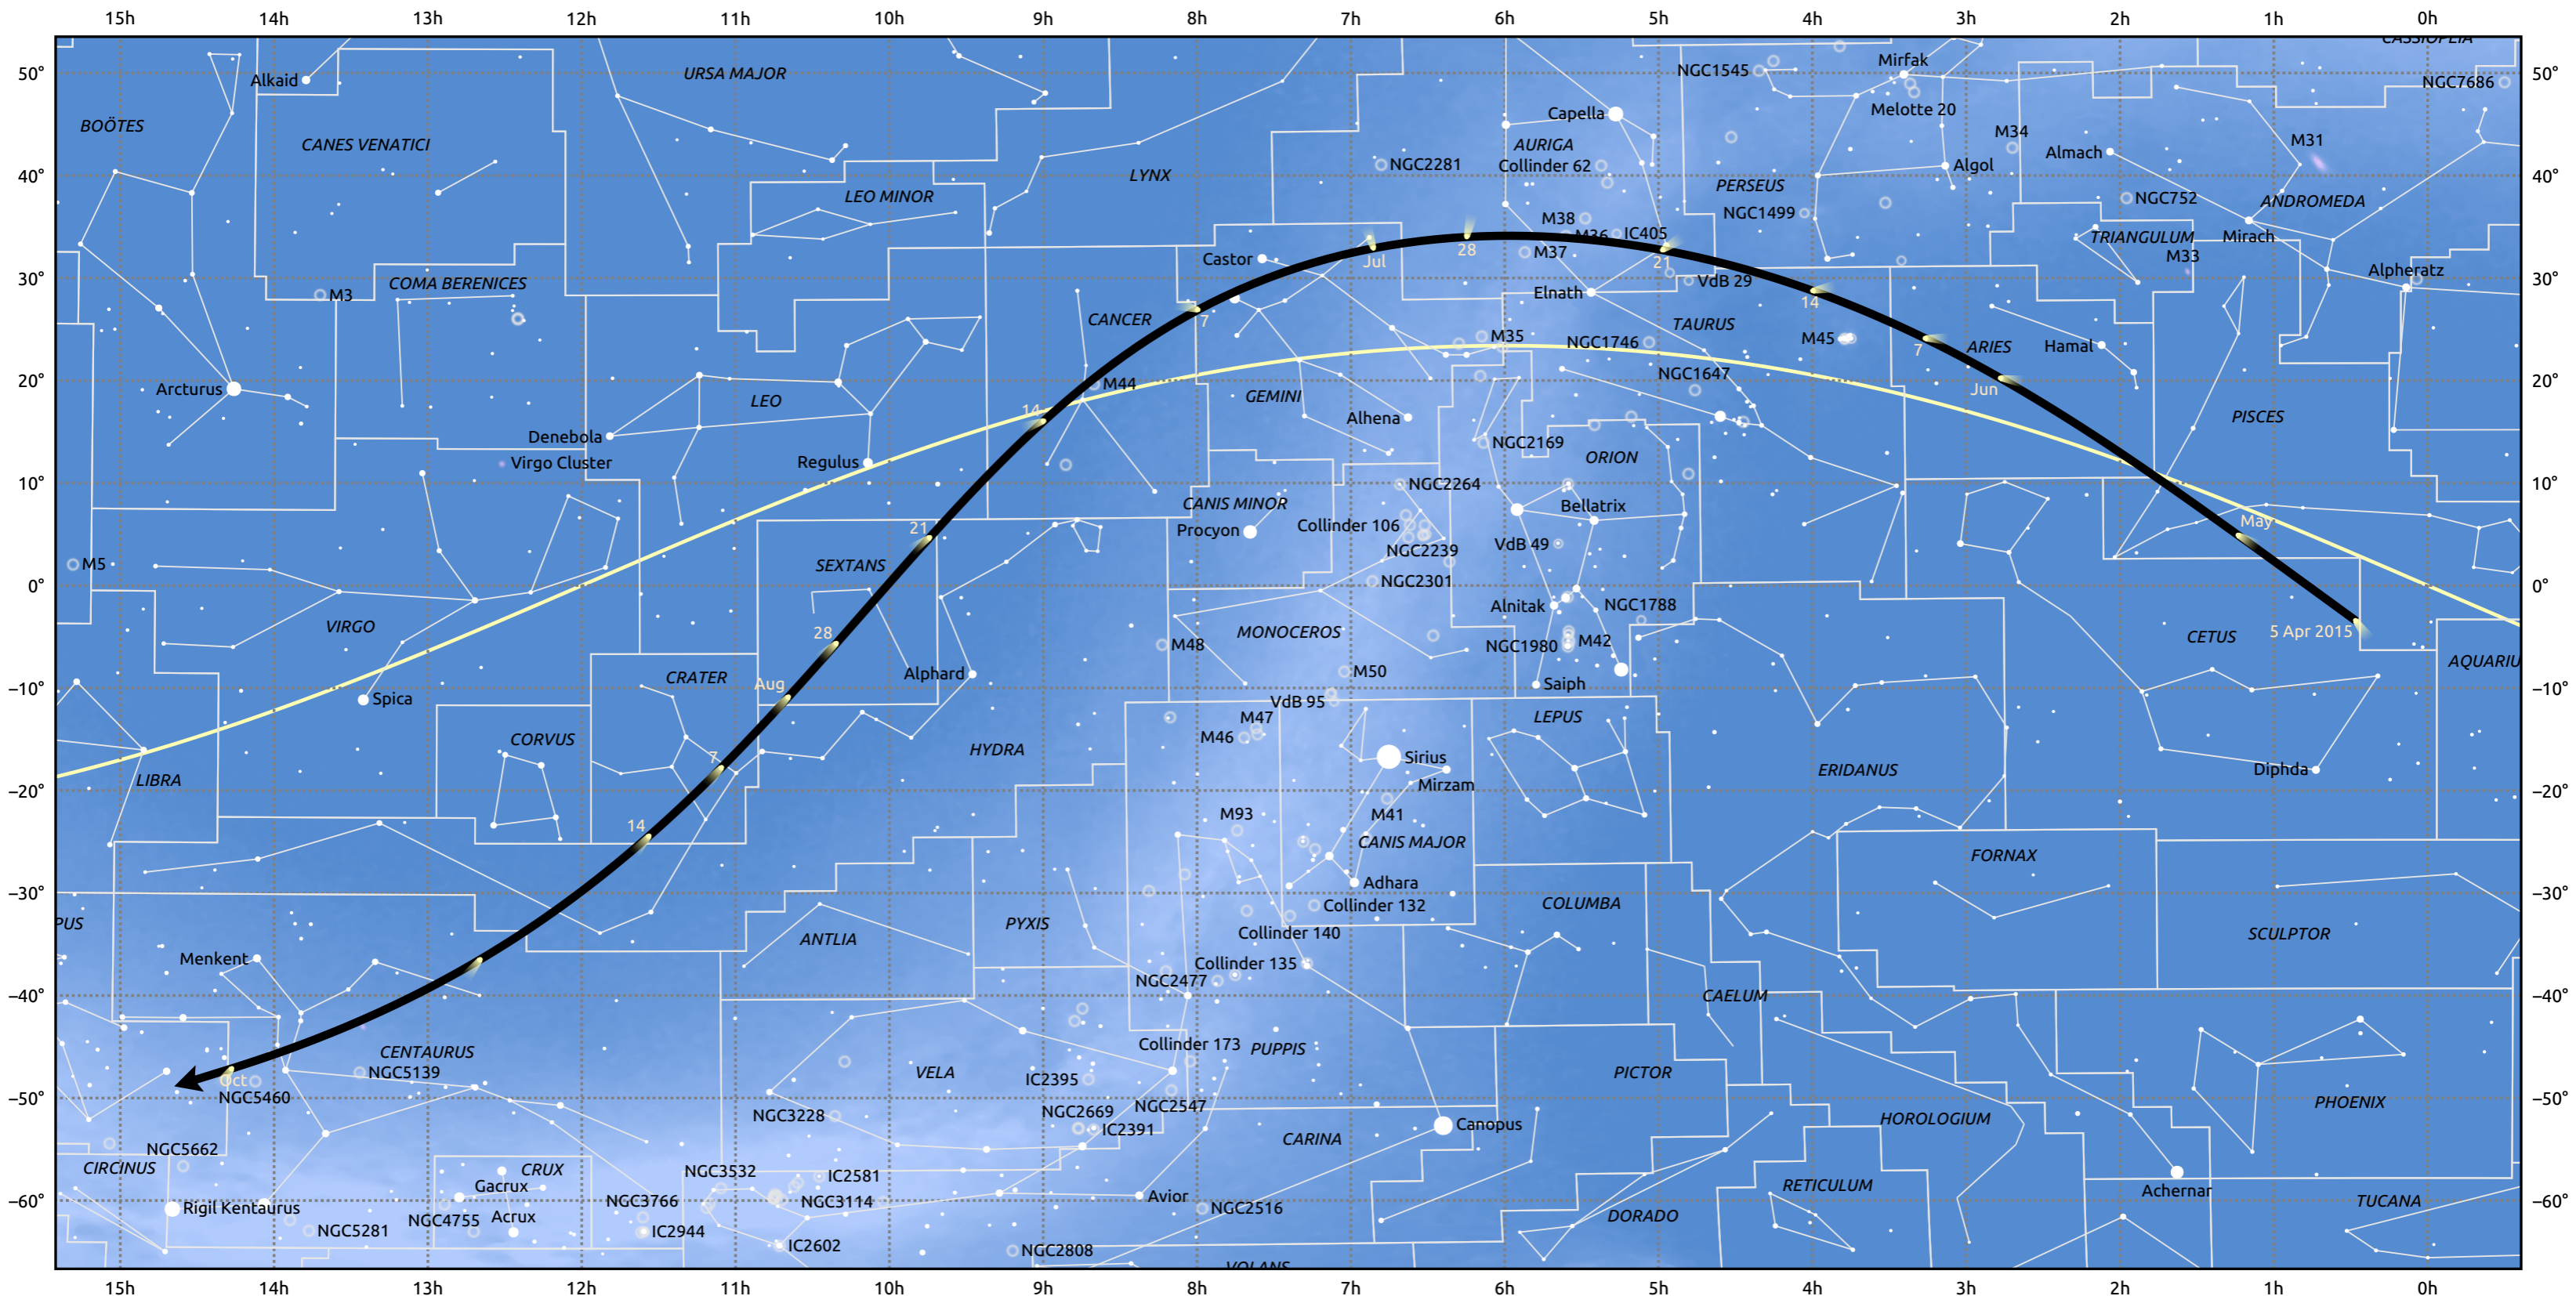

# The path of C/2014 Q1 (PANSTARRS) starting on 5 Apr 2015

© Dominic Ford 2011–2025. Date markers placed at midnight UTC. Downloaded from <https://in-the-sky.org>

Magnitude scale:  -5.0  -4.0  -3.0  -2.0  -1.0  0.0  -1.0  -2.0

— Ecliptic Plane

Galaxy  Bright nebula  Open cluster  Globular cluster  Planetary nebula

Date	Mag
2015 Apr 25	11.5
2015 May 1	11.1
2015 May 10	10.5
2015 May 22	9.5
2015 Jun 1	8.4
2015 Jun 9	7.4
2015 Jun 16	6.4
2015 Jun 22	5.3
2015 Jun 28	4.2
2015 Jul 1	3.7
2015 Jul 17	5.2
2015 Jul 24	6.3
2015 Aug 1	7.3
2015 Aug 10	8.3
2015 Aug 22	9.4
2015 Sep 1	10.2
2015 Sep 4	10.4
2015 Sep 20	11.5