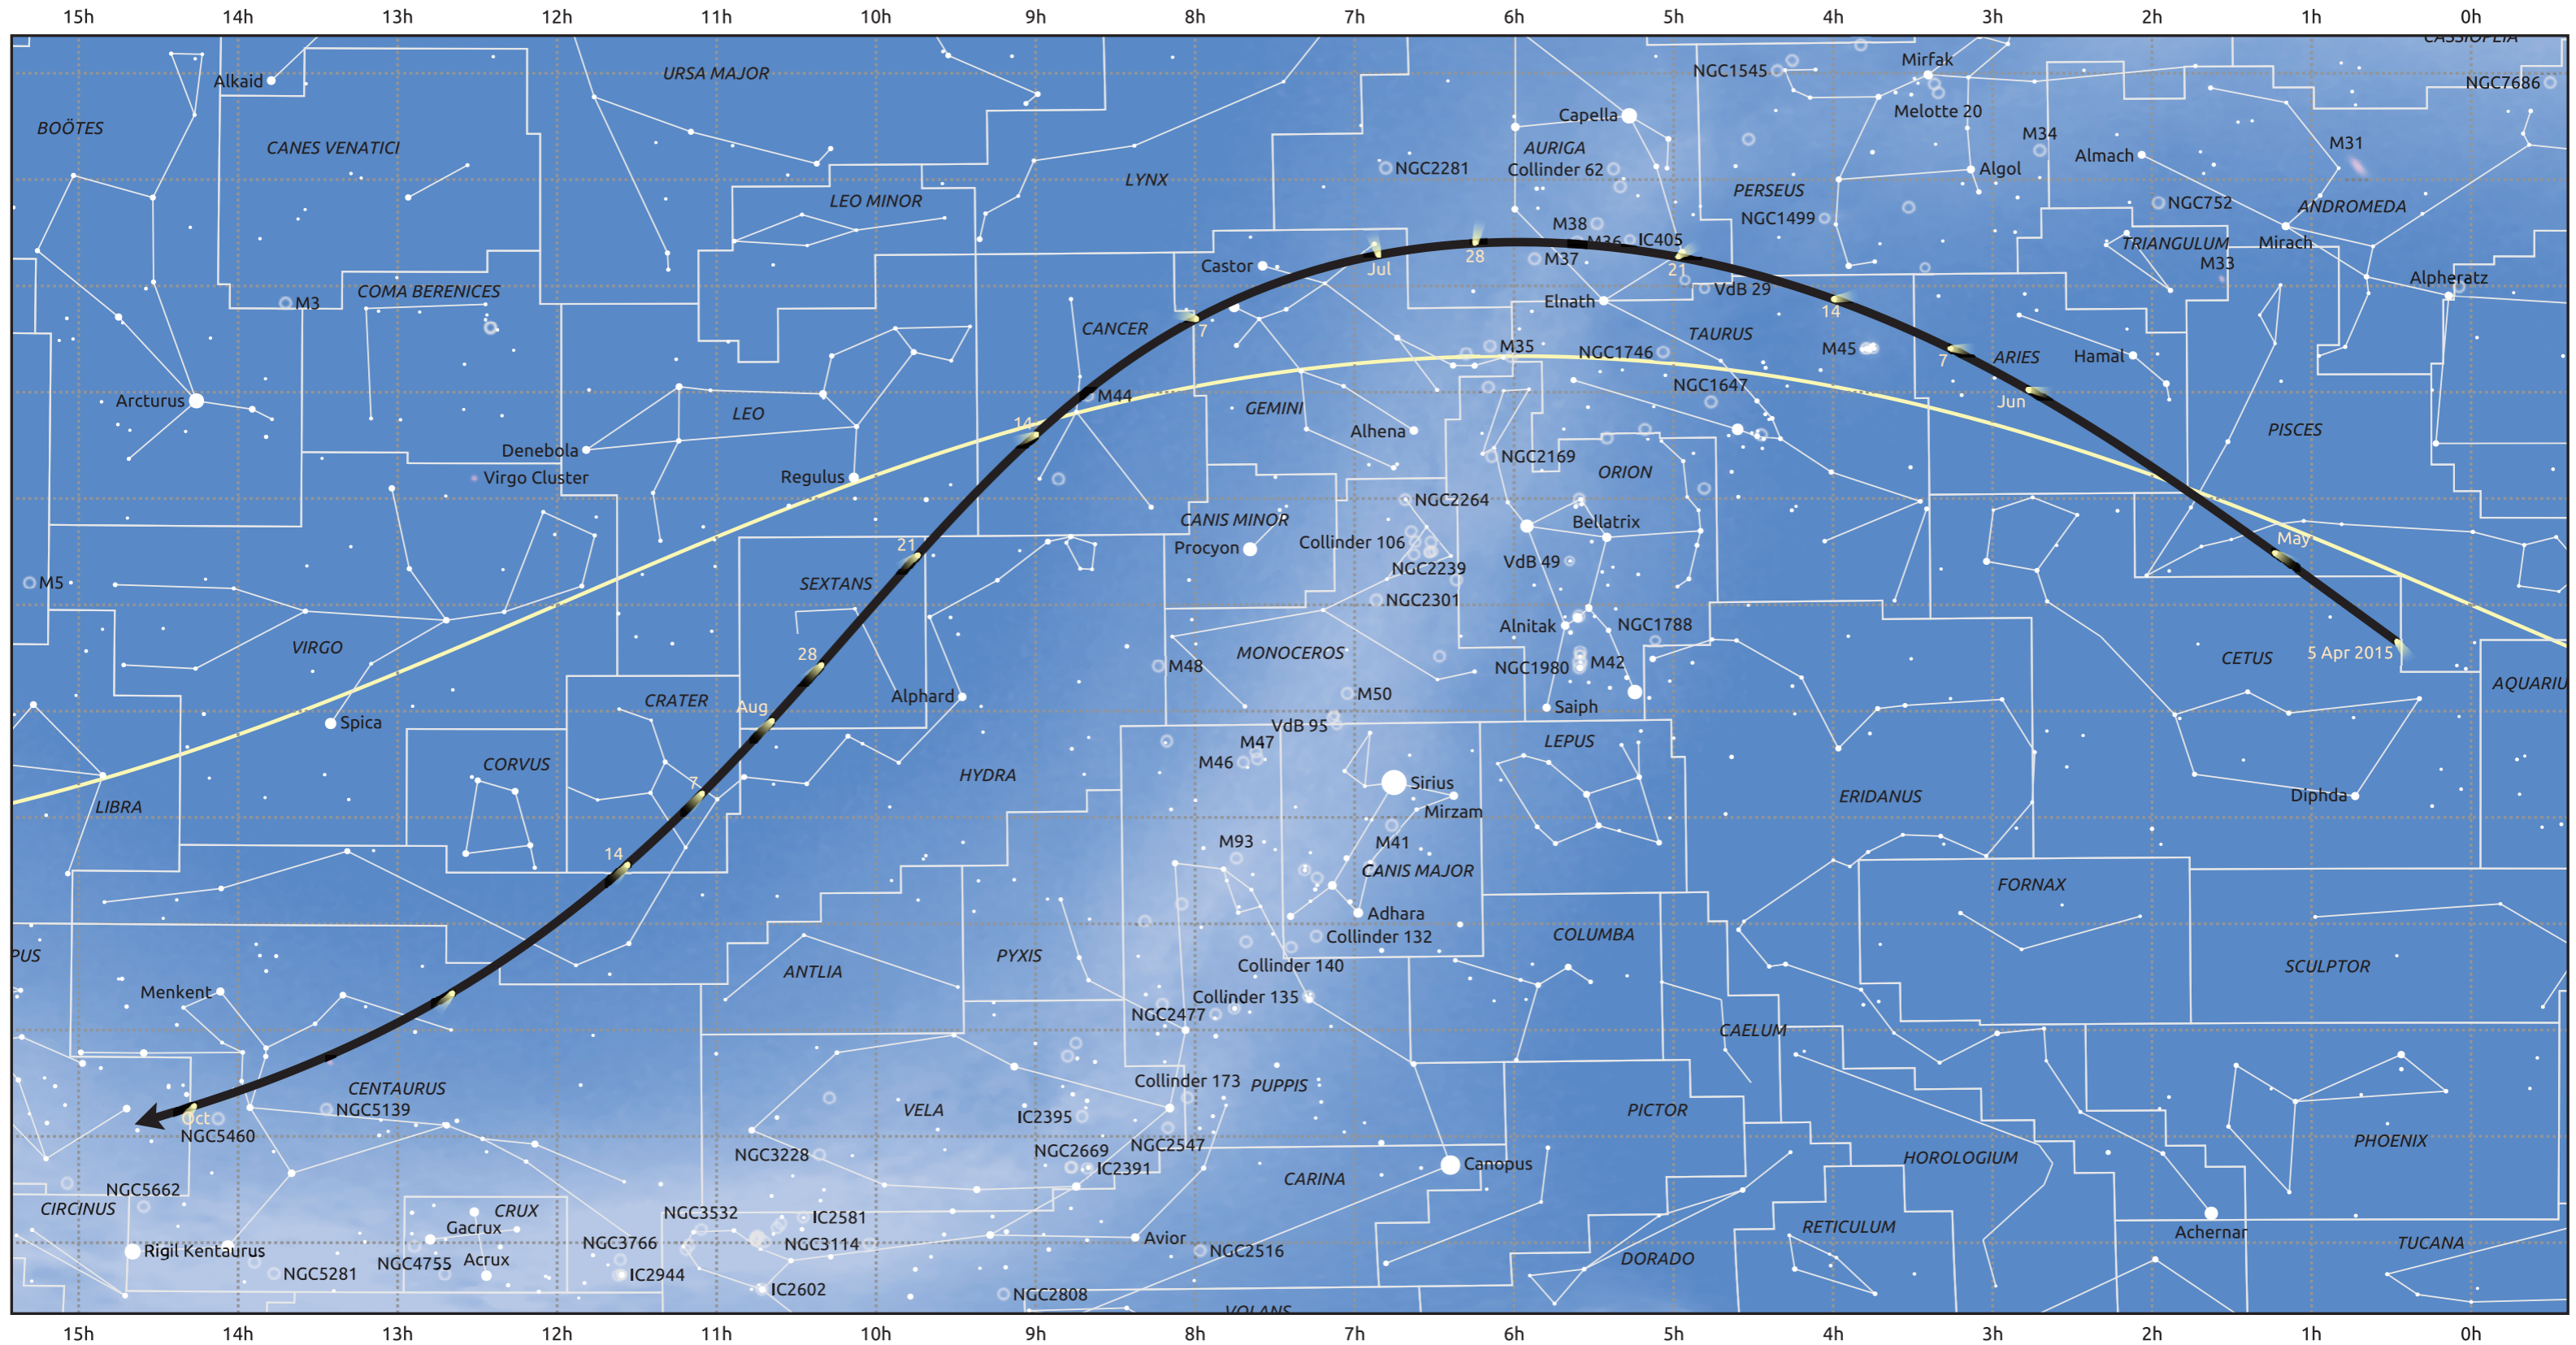

# The path of C/2014 Q1 (PANSTARRS) starting on 5 Apr 2015

© Dominic Ford 2011–2025. Date markers placed at midnight UTC. Downloaded from <https://in-the-sky.org>

Magnitude scale: 5.0 4.0 3.0 2.0 1.0 0.0 -1.0 -2.0

— Ecliptic Plane

- Galaxy
- Bright nebula
- Open cluster
- Globular cluster
- ◇ Planetary nebula

Date	Mag
2015 Apr 25	11.5
2015 May 1	11.1
2015 May 10	10.5
2015 May 22	9.5
2015 Jun 1	8.4
2015 Jun 9	7.4
2015 Jun 16	6.4
2015 Jun 22	5.3
2015 Jun 28	4.2
2015 Jul 1	3.7
2015 Jul 17	5.2
2015 Jul 24	6.3
2015 Aug 1	7.3
2015 Aug 10	8.3
2015 Aug 22	9.4
2015 Sep 1	10.2
2015 Sep 4	10.4
2015 Sep 20	11.5