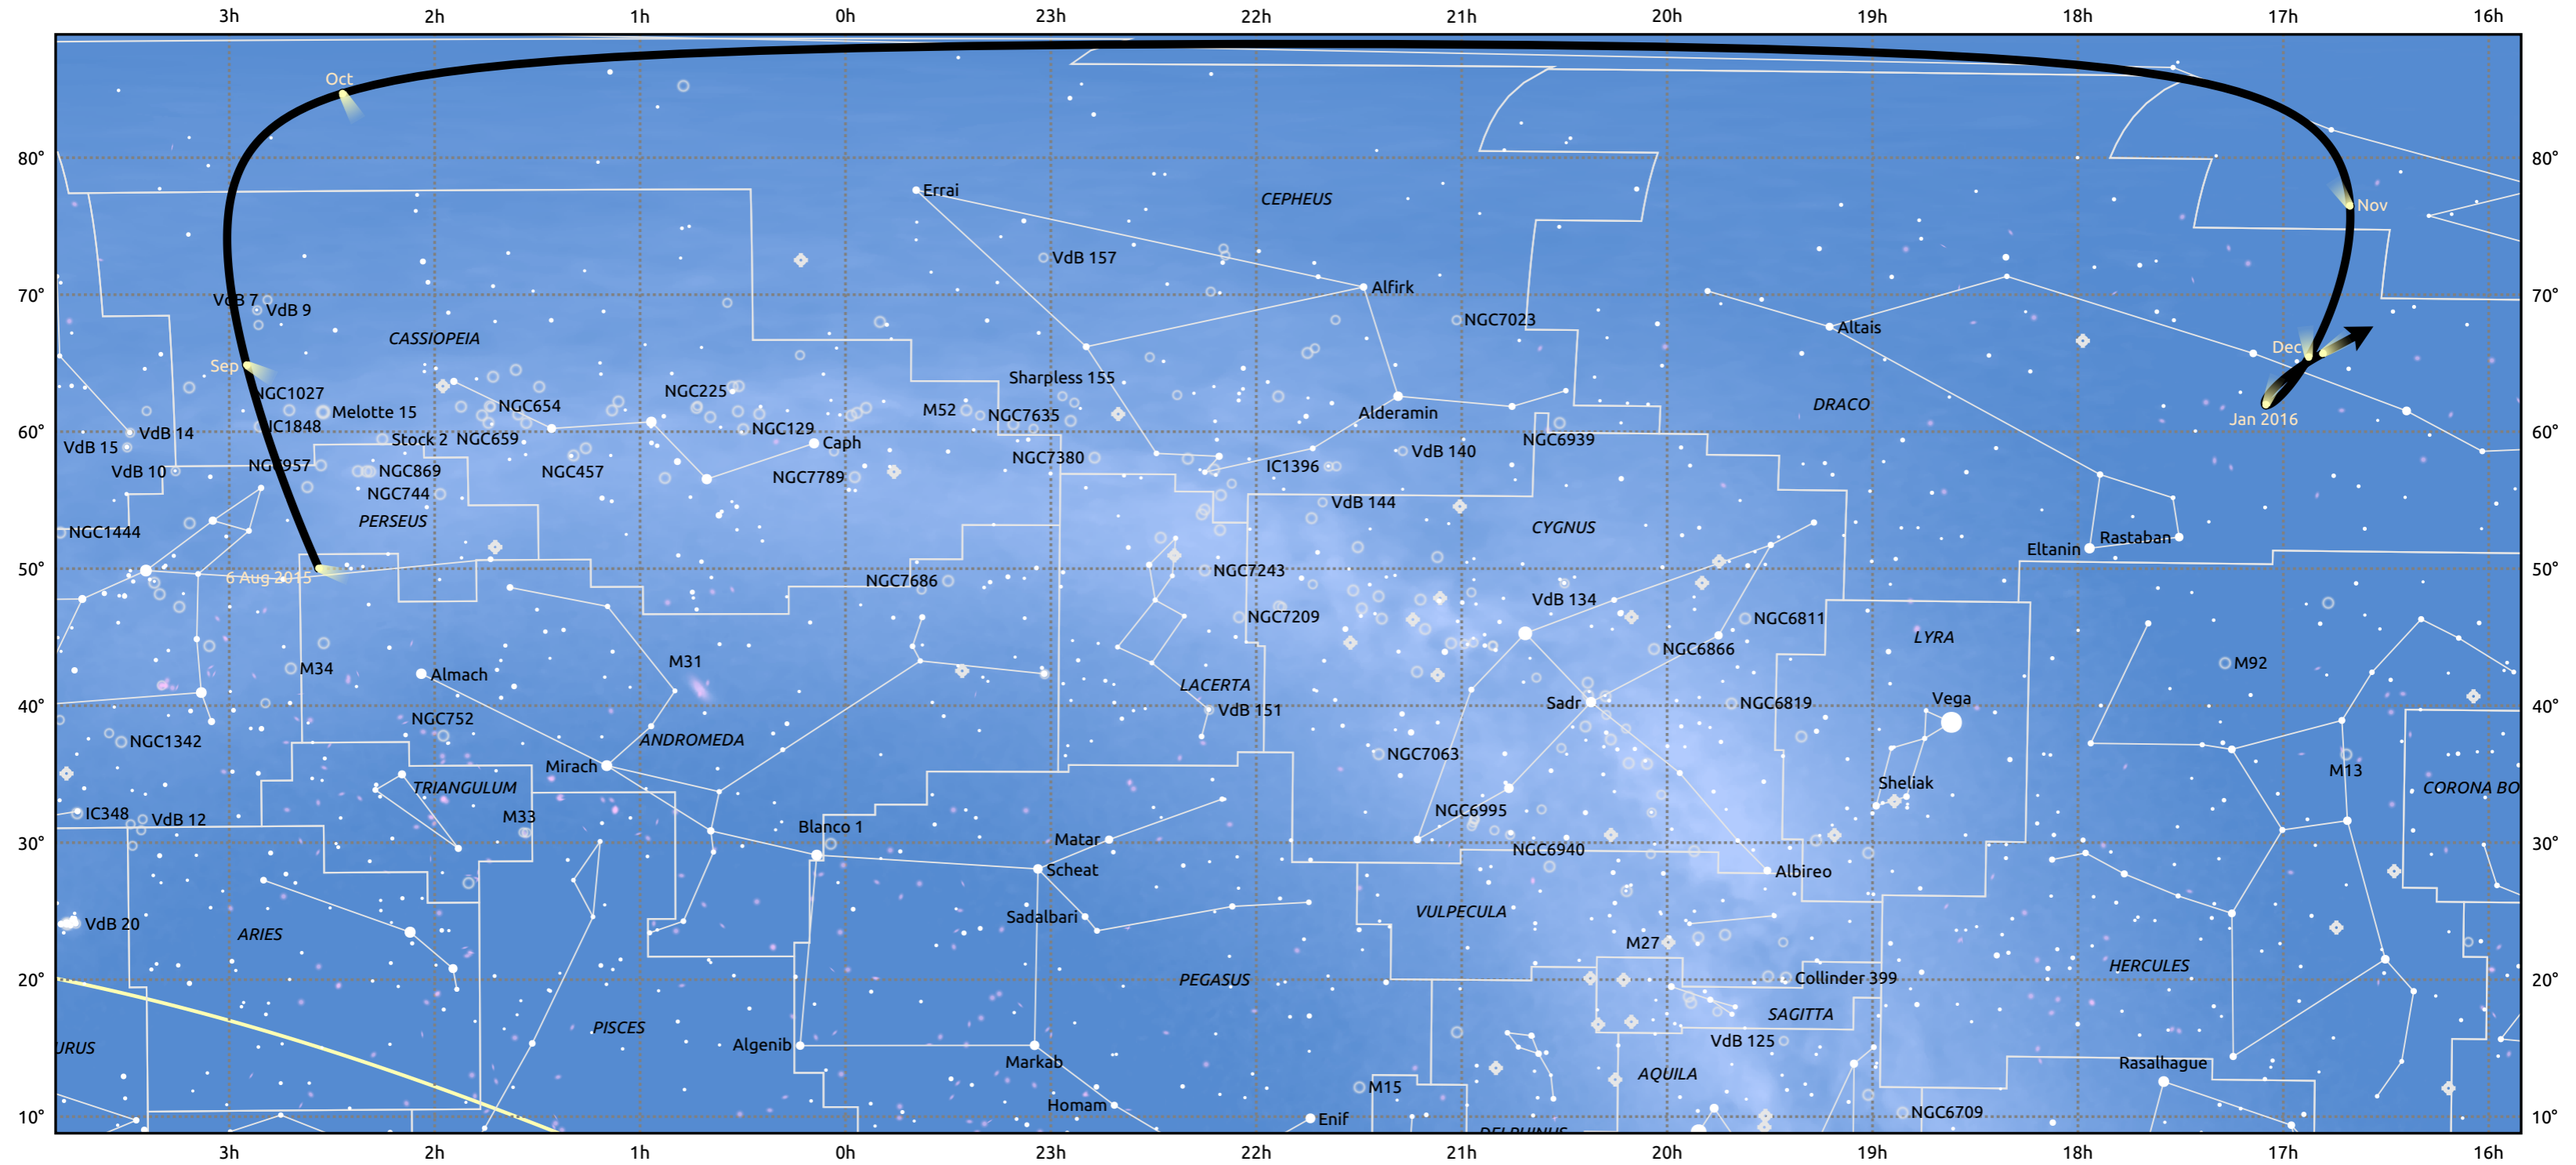

The path of C/2014 S2 (PANSTARRS) starting on 6 Aug 2015

© Dominic Ford 2011–2025. Date markers placed at midnight UTC. Downloaded from <https://in-the-sky.org>

Magnitude scale: 6.0 5.0 4.0 3.0 2.0 1.0 0.0

— Ecliptic Plane

Galaxy
 Bright nebula
 Open cluster
 Globular cluster
 Planetary nebula

Date	Mag
2015 Sep 1	9.8
2015 Nov 1	9.4
2016 Jan 1	9.4