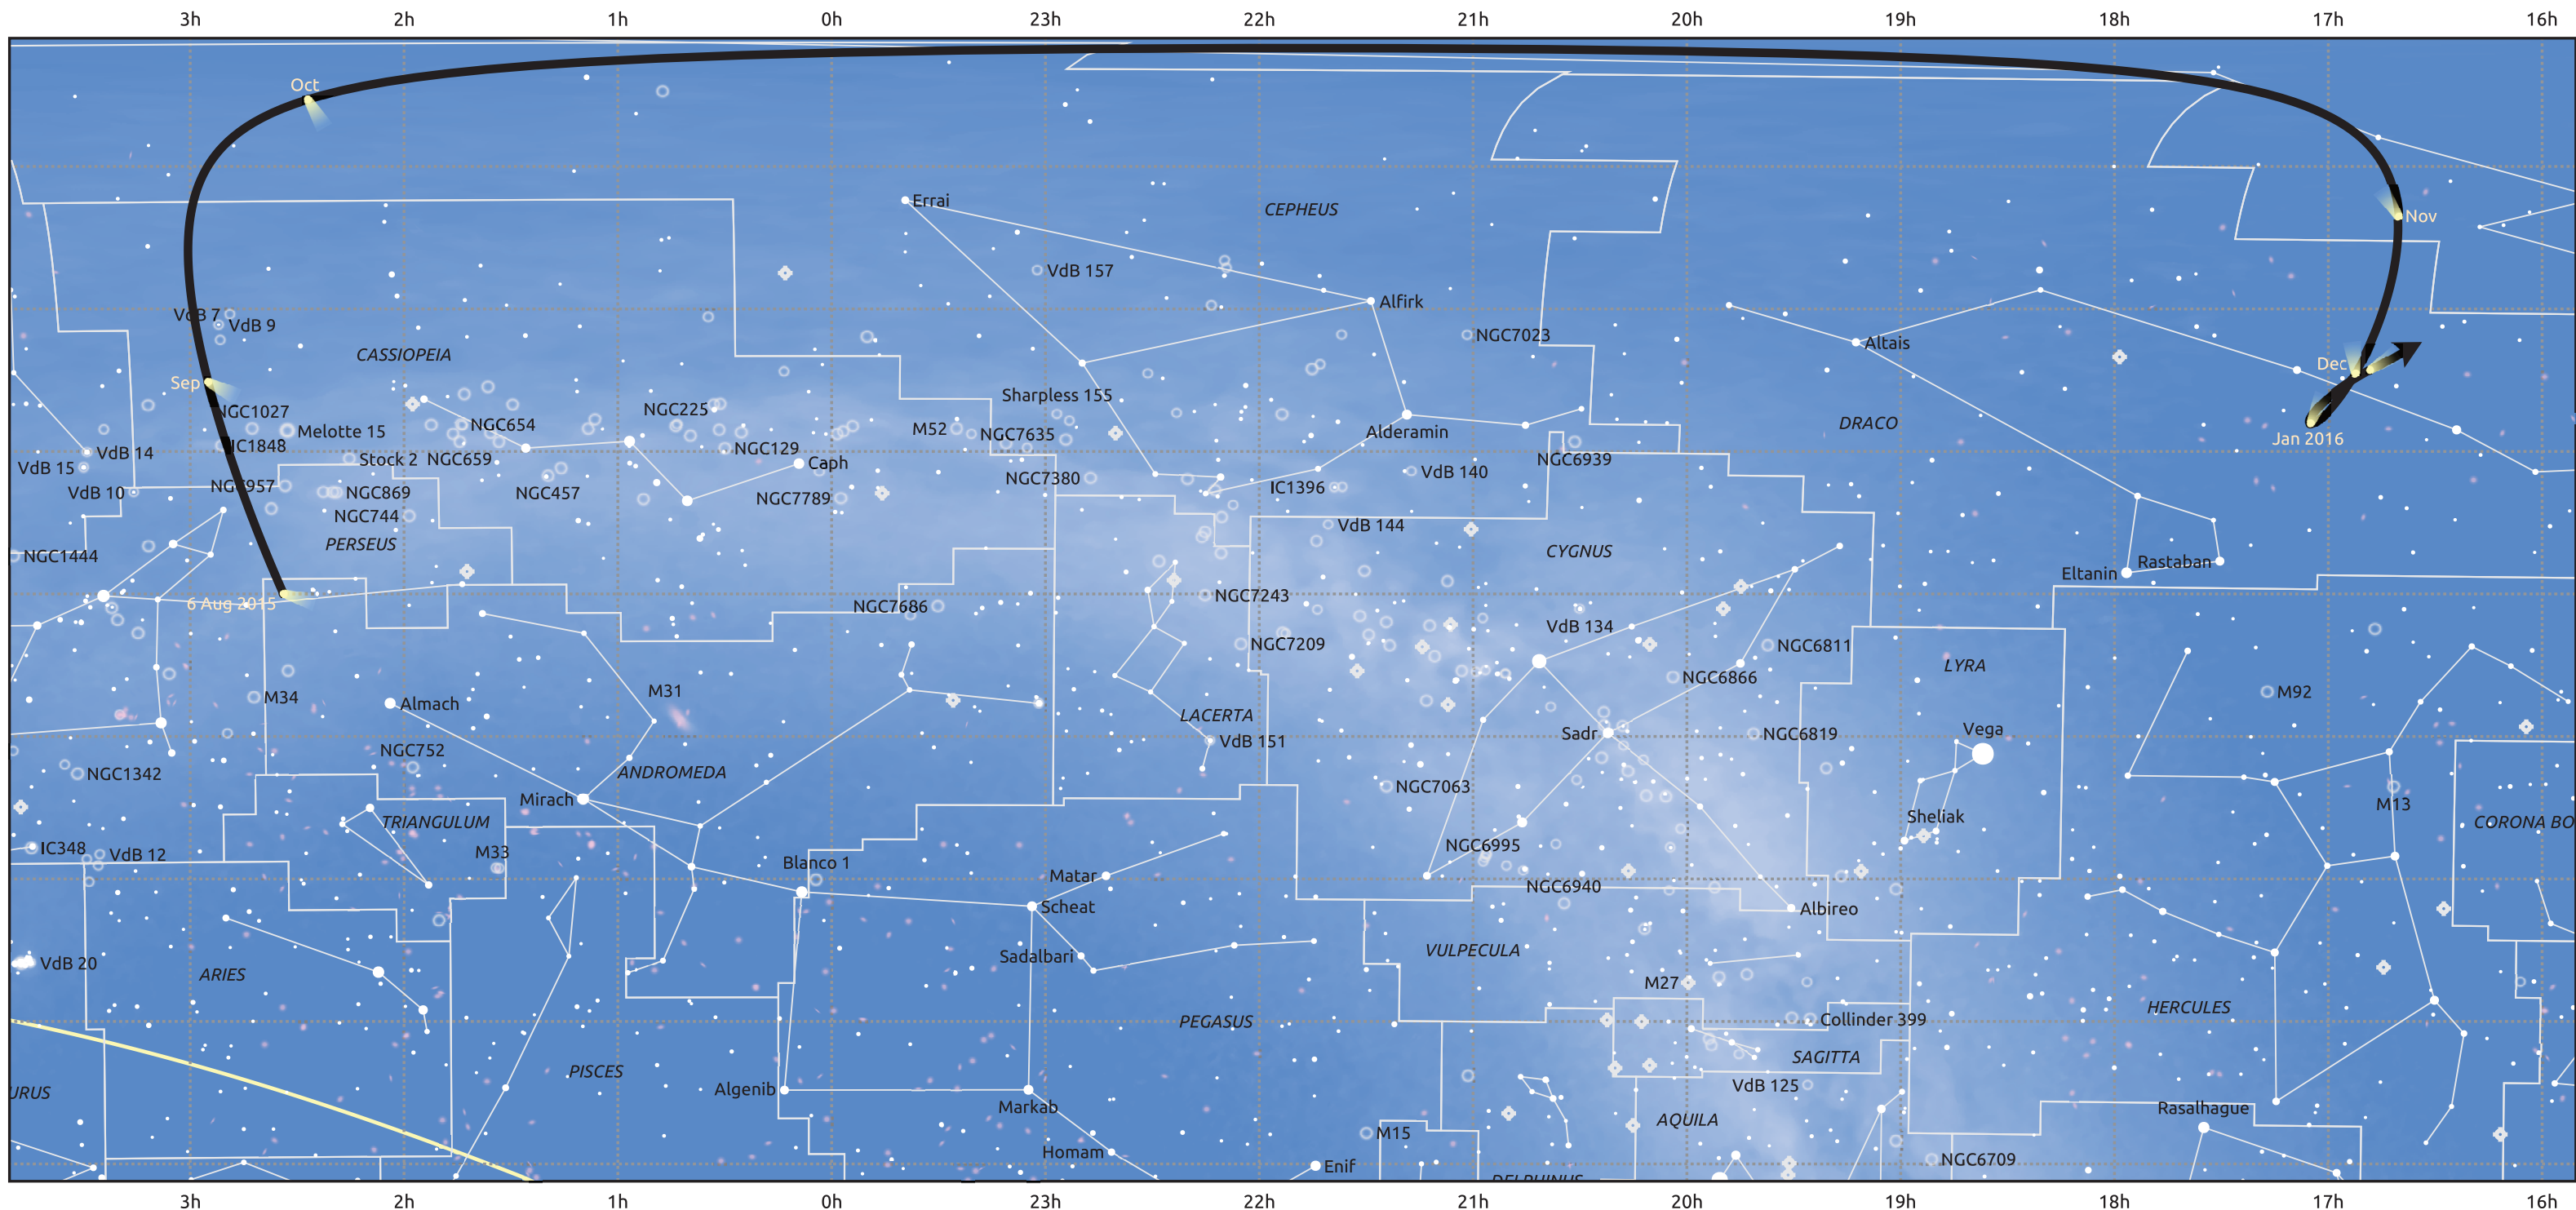

The path of C/2014 S2 (PANSTARRS) starting on 6 Aug 2015

© Dominic Ford 2011–2025. Date markers placed at midnight UTC. Downloaded from <https://in-the-sky.org>

Magnitude scale: ● 6.0 ● 5.0 ● 4.0 ● 3.0 ● 2.0 ● 1.0 ● 0.0

— Ecliptic Plane

Galaxy Bright nebula Open cluster Globular cluster Planetary nebula

Date	Mag
2015 Sep 1	9.8
2015 Nov 1	9.4
2016 Jan 1	9.4