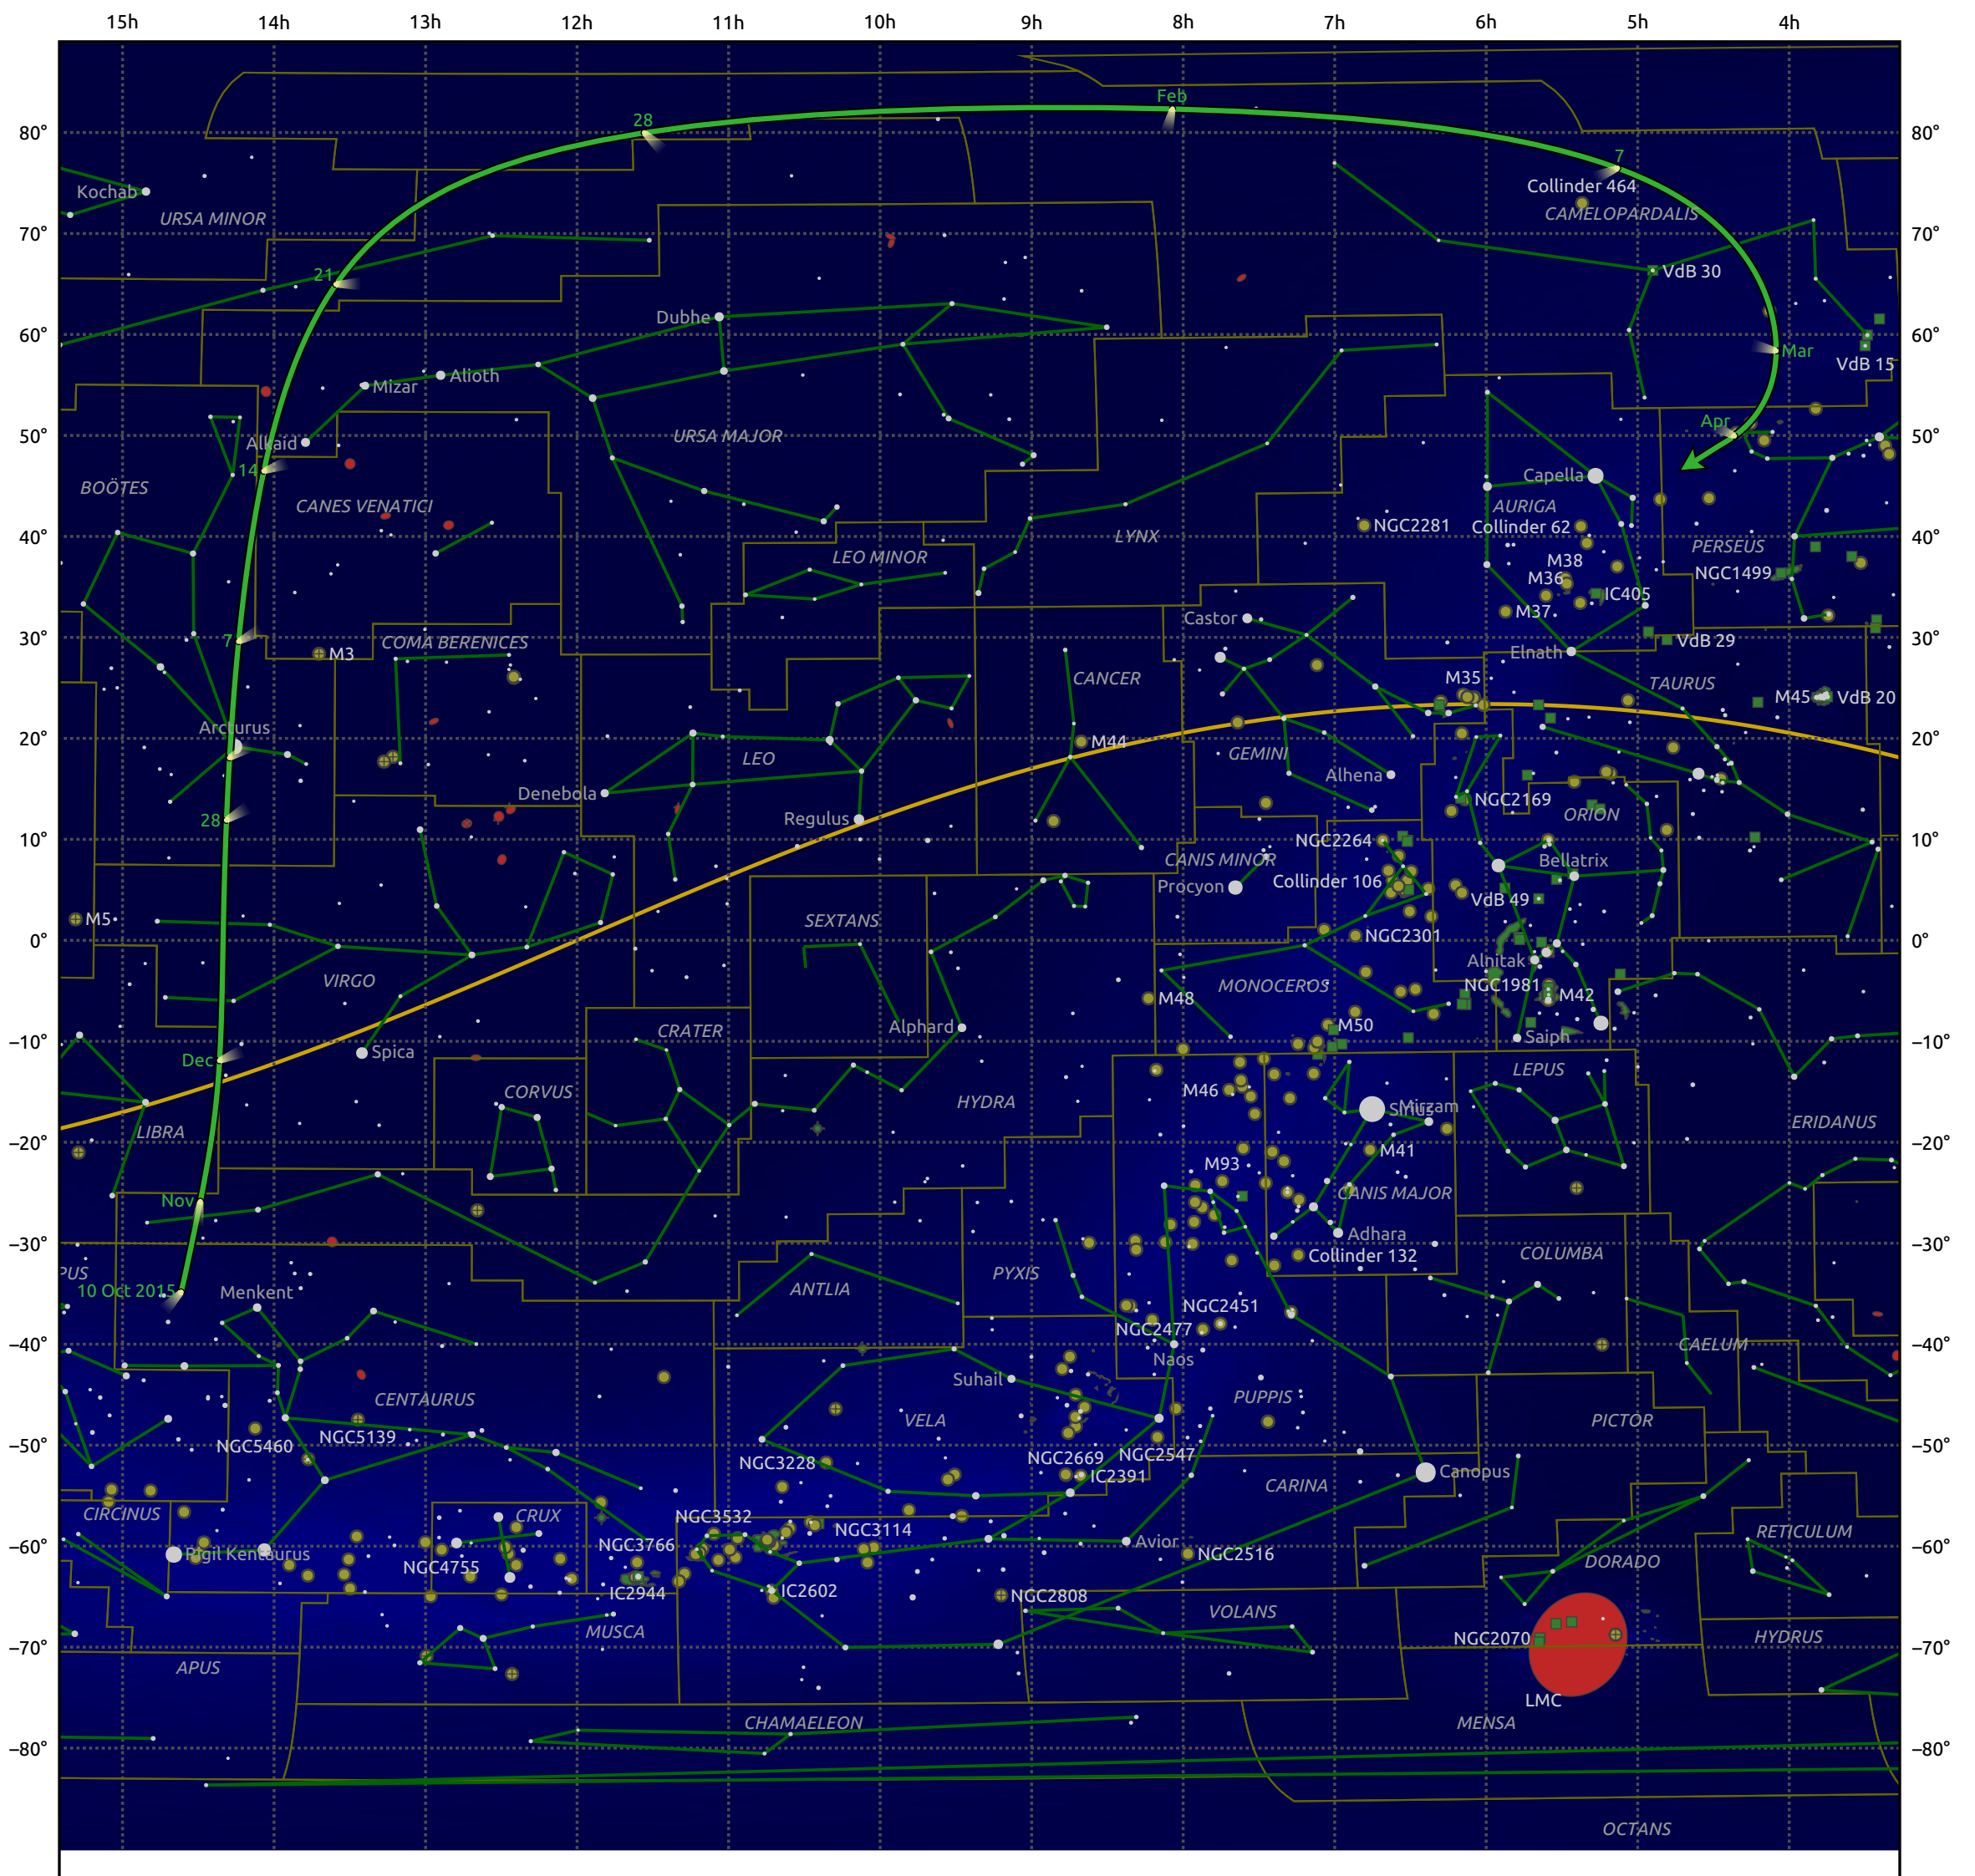

The path of C/2013 US10 (Catalina) starting on 10 Oct 2015

© Dominic Ford 2011–2025. Date markers placed at midnight UTC. Downloaded from <https://in-the-sky.org>

Date	Mag
2015 Nov 1	6.4
2015 Dec 23	5.9
2016 Jan 1	5.9
2016 Feb 3	7.0
2016 Feb 16	8.0
2016 Mar 1	8.9
2016 Mar 2	9.0
2016 Mar 22	10.1