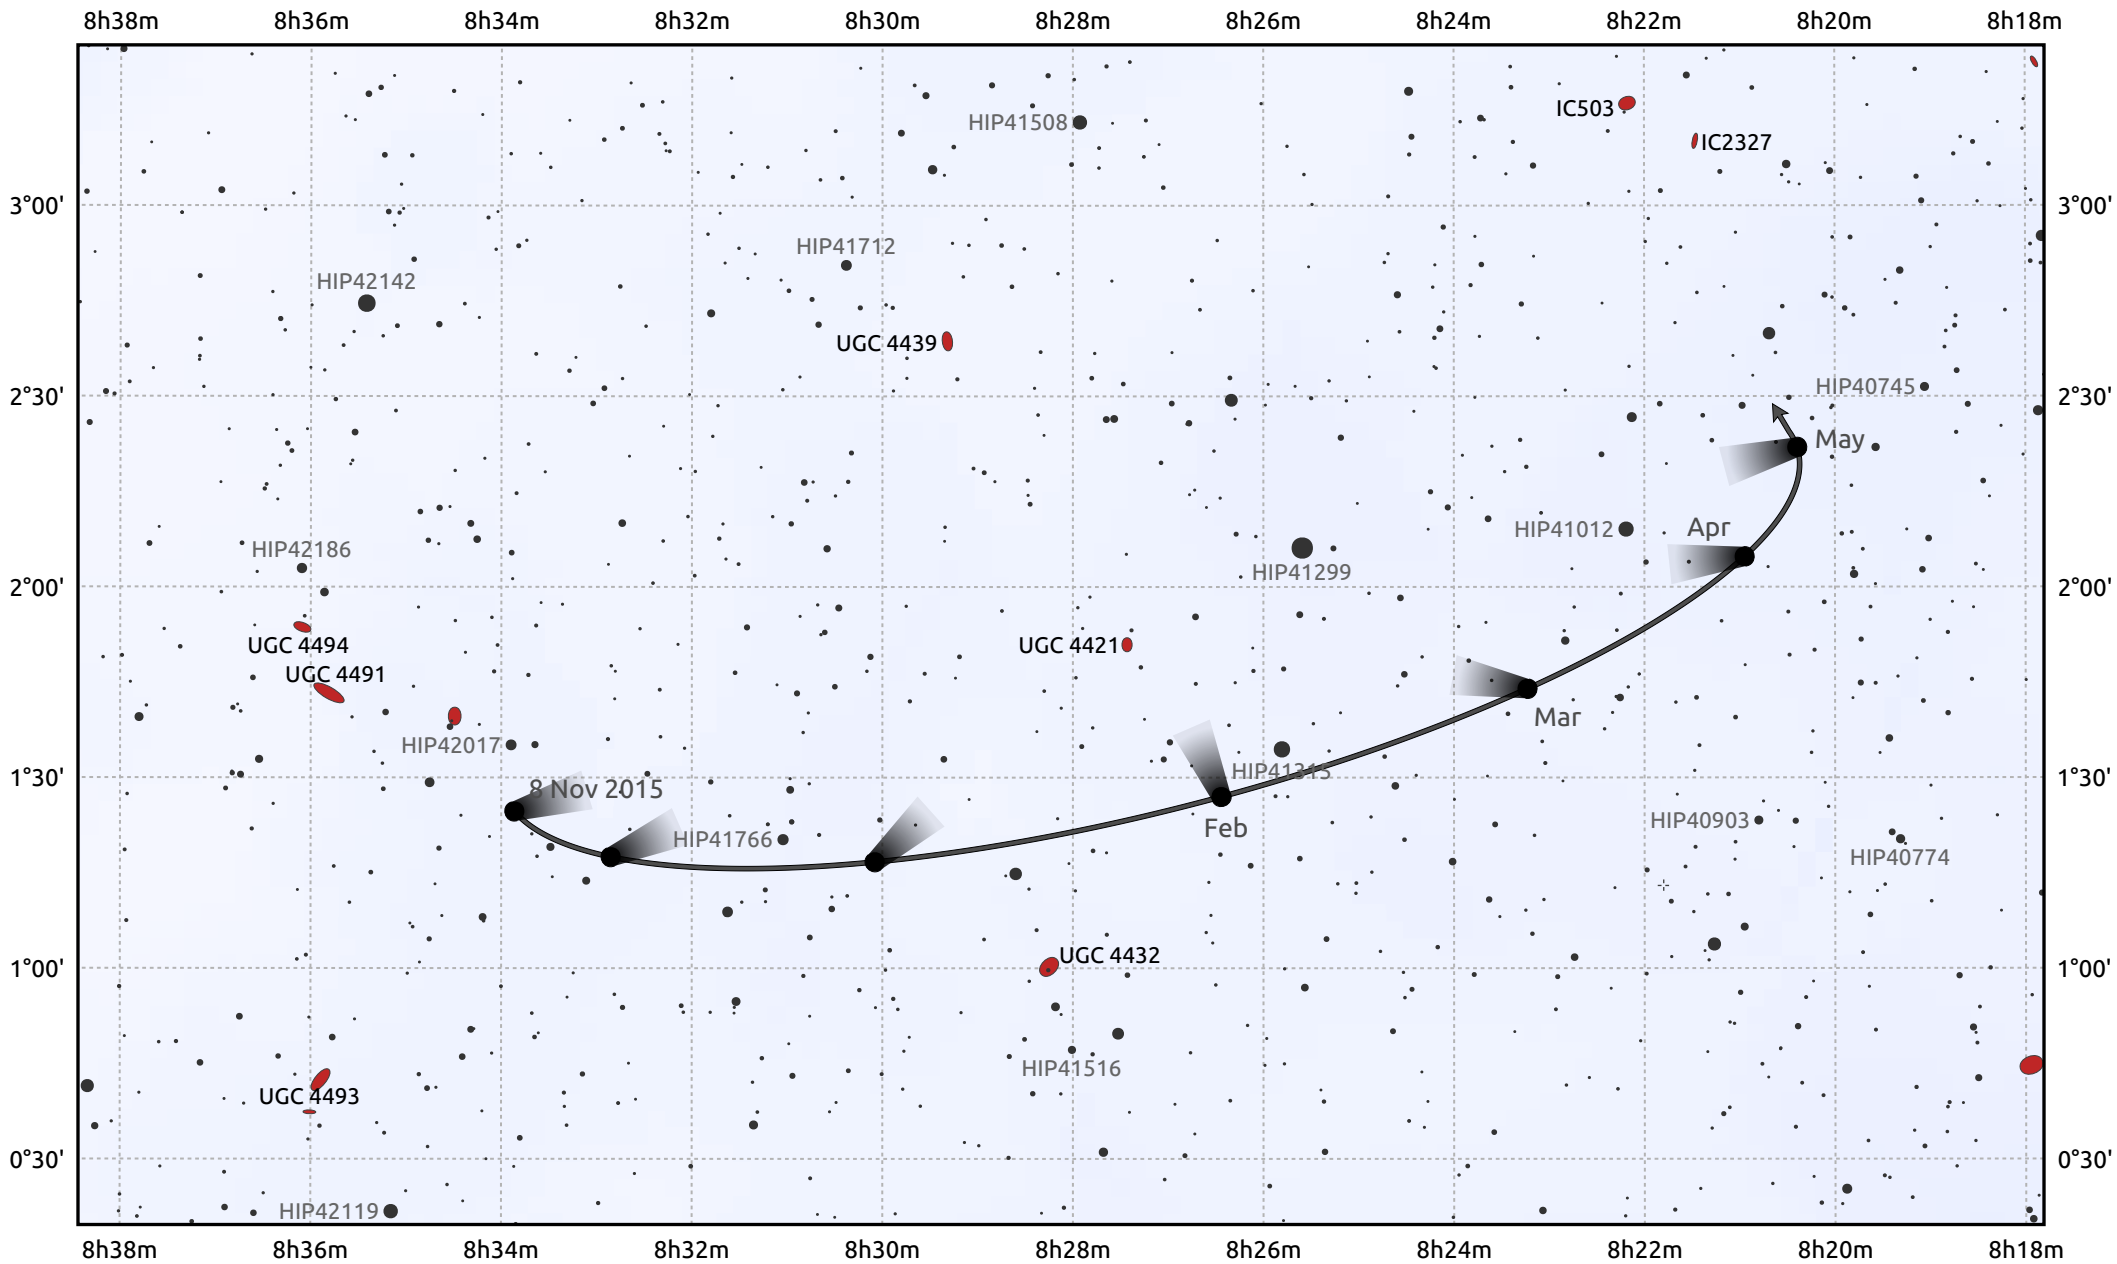

The path of 1P/Halley starting on 8 Nov 2015

© Dominic Ford 2011–2026. Date markers placed at midnight UTC. Downloaded from <https://in-the-sky.org>

Magnitude scale: · 12.0 · 11.0 · 10.0 · 9.0 · 8.0 · 7.0 · 6.0 · 5.0

— Ecliptic Plane

- Galaxy
- Bright nebula
- Open cluster
- ⊕ Globular cluster
- + Planetary nebula

Date	Mag
2016 Jan 1	nan
2016 Mar 1	nan
2016 May 1	nan