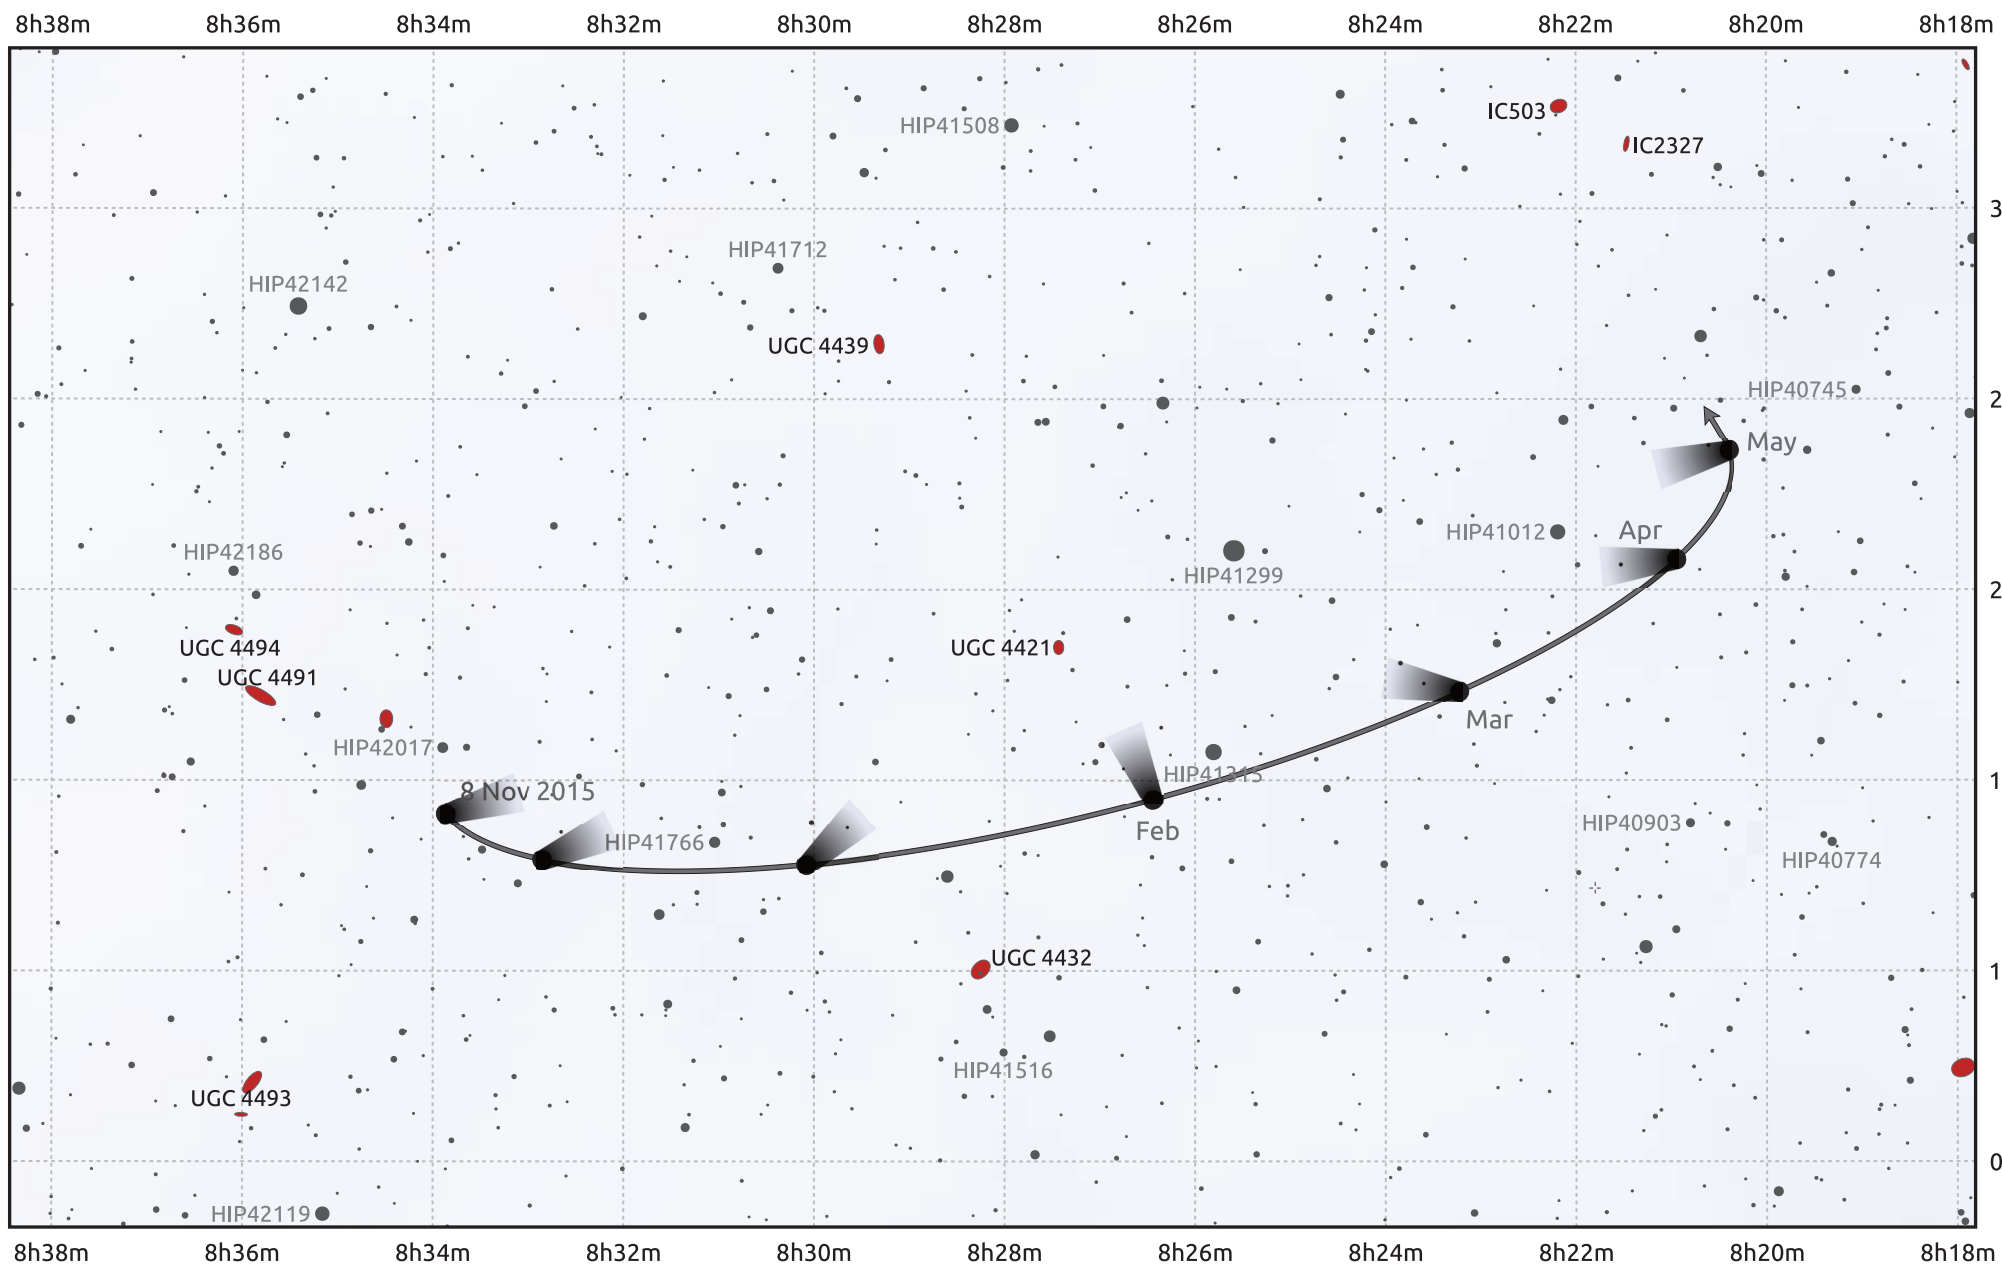

# The path of 1P/Halley starting on 8 Nov 2015

© Dominic Ford 2011–2026. Date markers placed at midnight UTC. Downloaded from <https://in-the-sky.org>

Magnitude scale: 12.0 11.0 10.0 9.0 8.0 7.0 6.0 5.0

— Ecliptic Plane

- Galaxy
- Bright nebula
- Open cluster
- ⊕ Globular cluster
- ⊕ Planetary nebula

Date	Mag
2016 Jan 1	nan
2016 Mar 1	nan
2016 May 1	nan