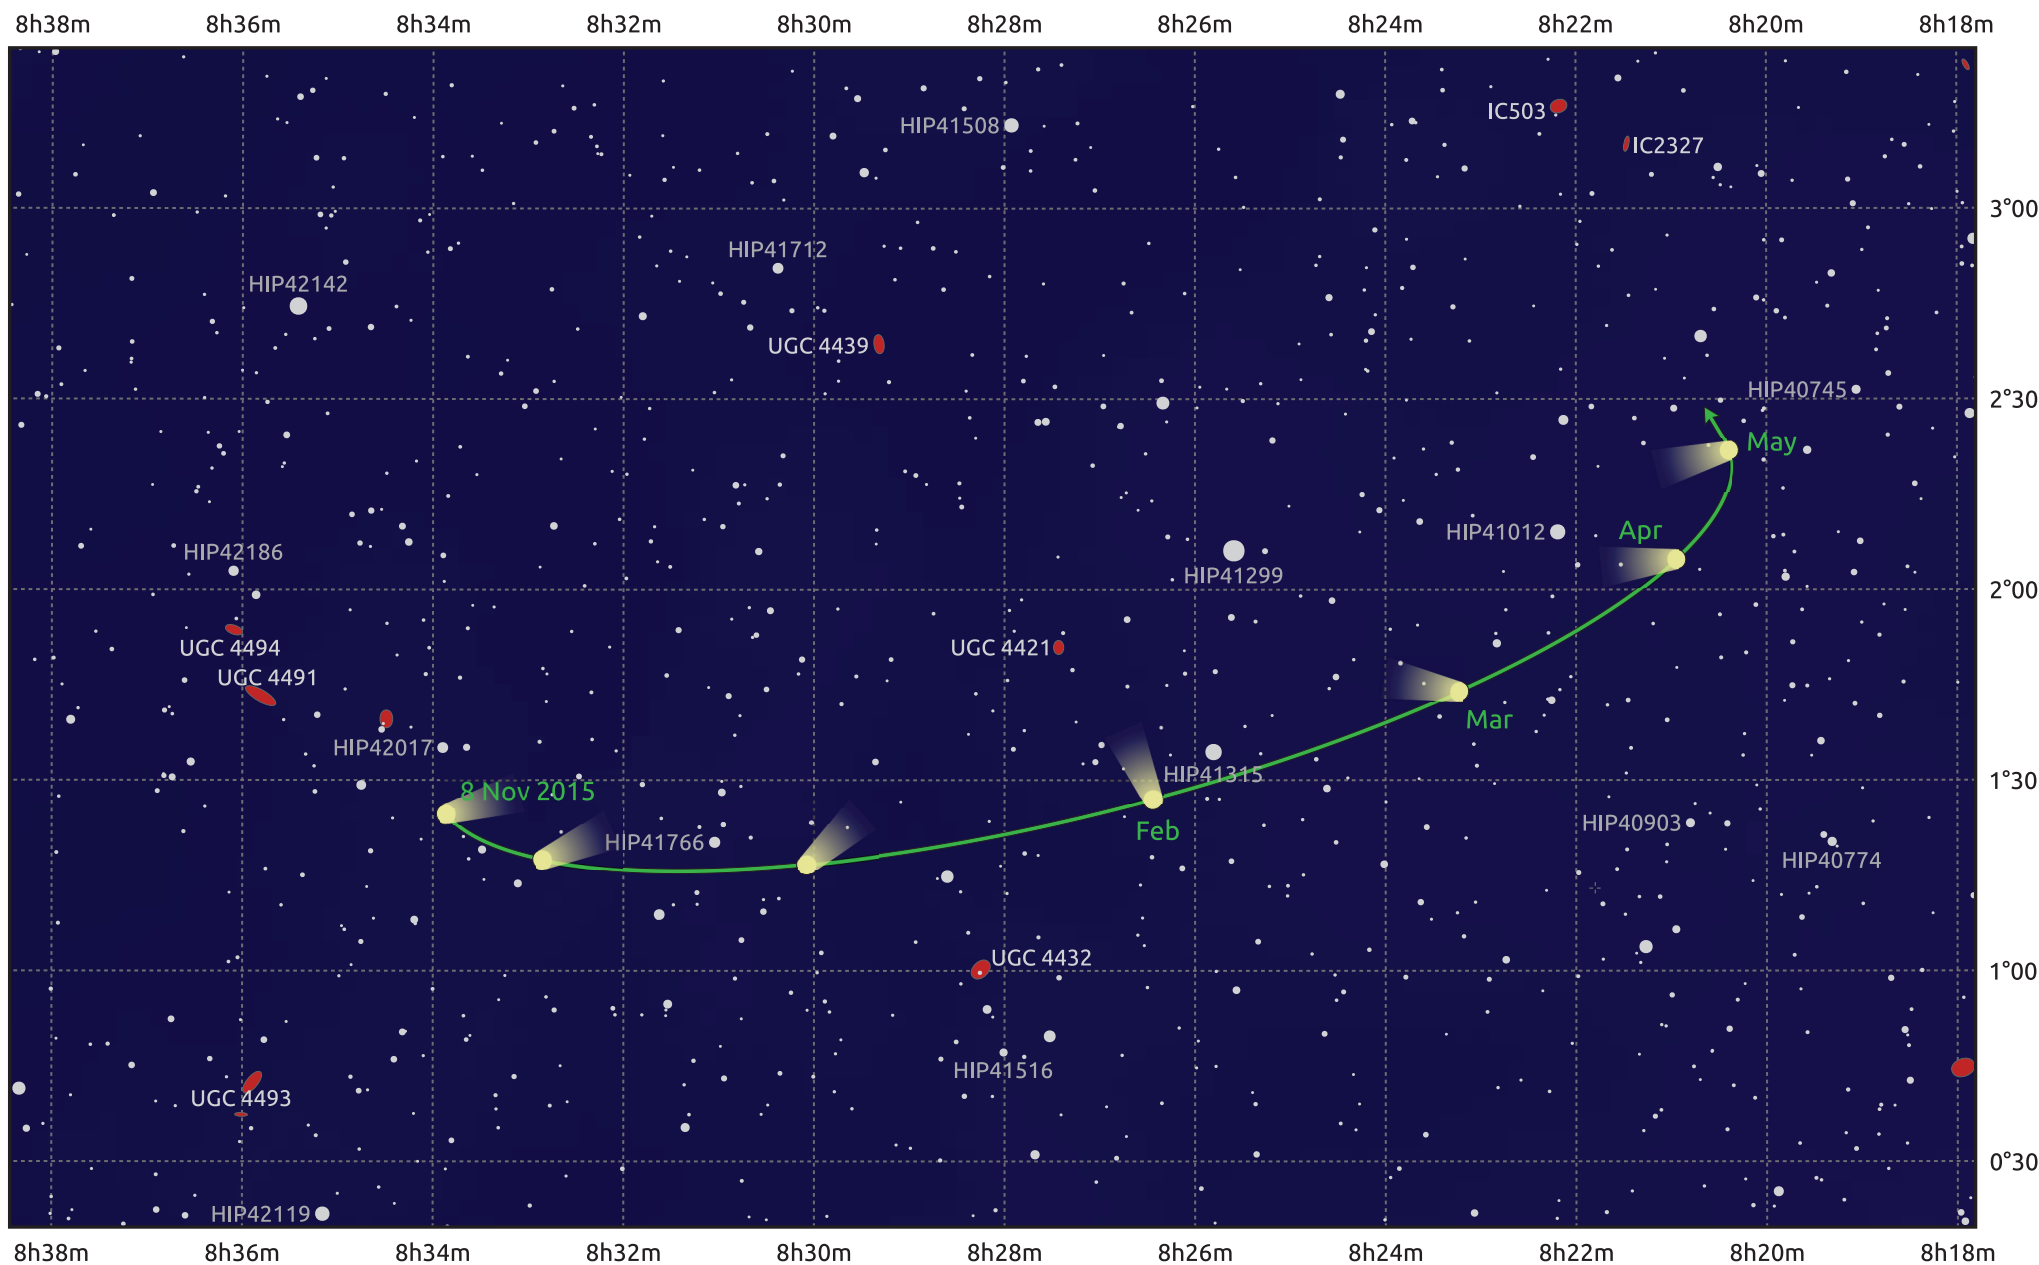

The path of 1P/Halley starting on 8 Nov 2015

© Dominic Ford 2011–2026. Date markers placed at midnight UTC. Downloaded from <https://in-the-sky.org>

Magnitude scale: • 12.0 • 11.0 • 10.0 • 9.0 • 8.0 • 7.0 • 6.0 • 5.0

— Ecliptic Plane

- Galaxy
- Bright nebula
- Open cluster
- ⊕ Globular cluster
- + Planetary nebula

Date	Mag
2016 Jan 1	nan
2016 Mar 1	nan
2016 May 1	nan