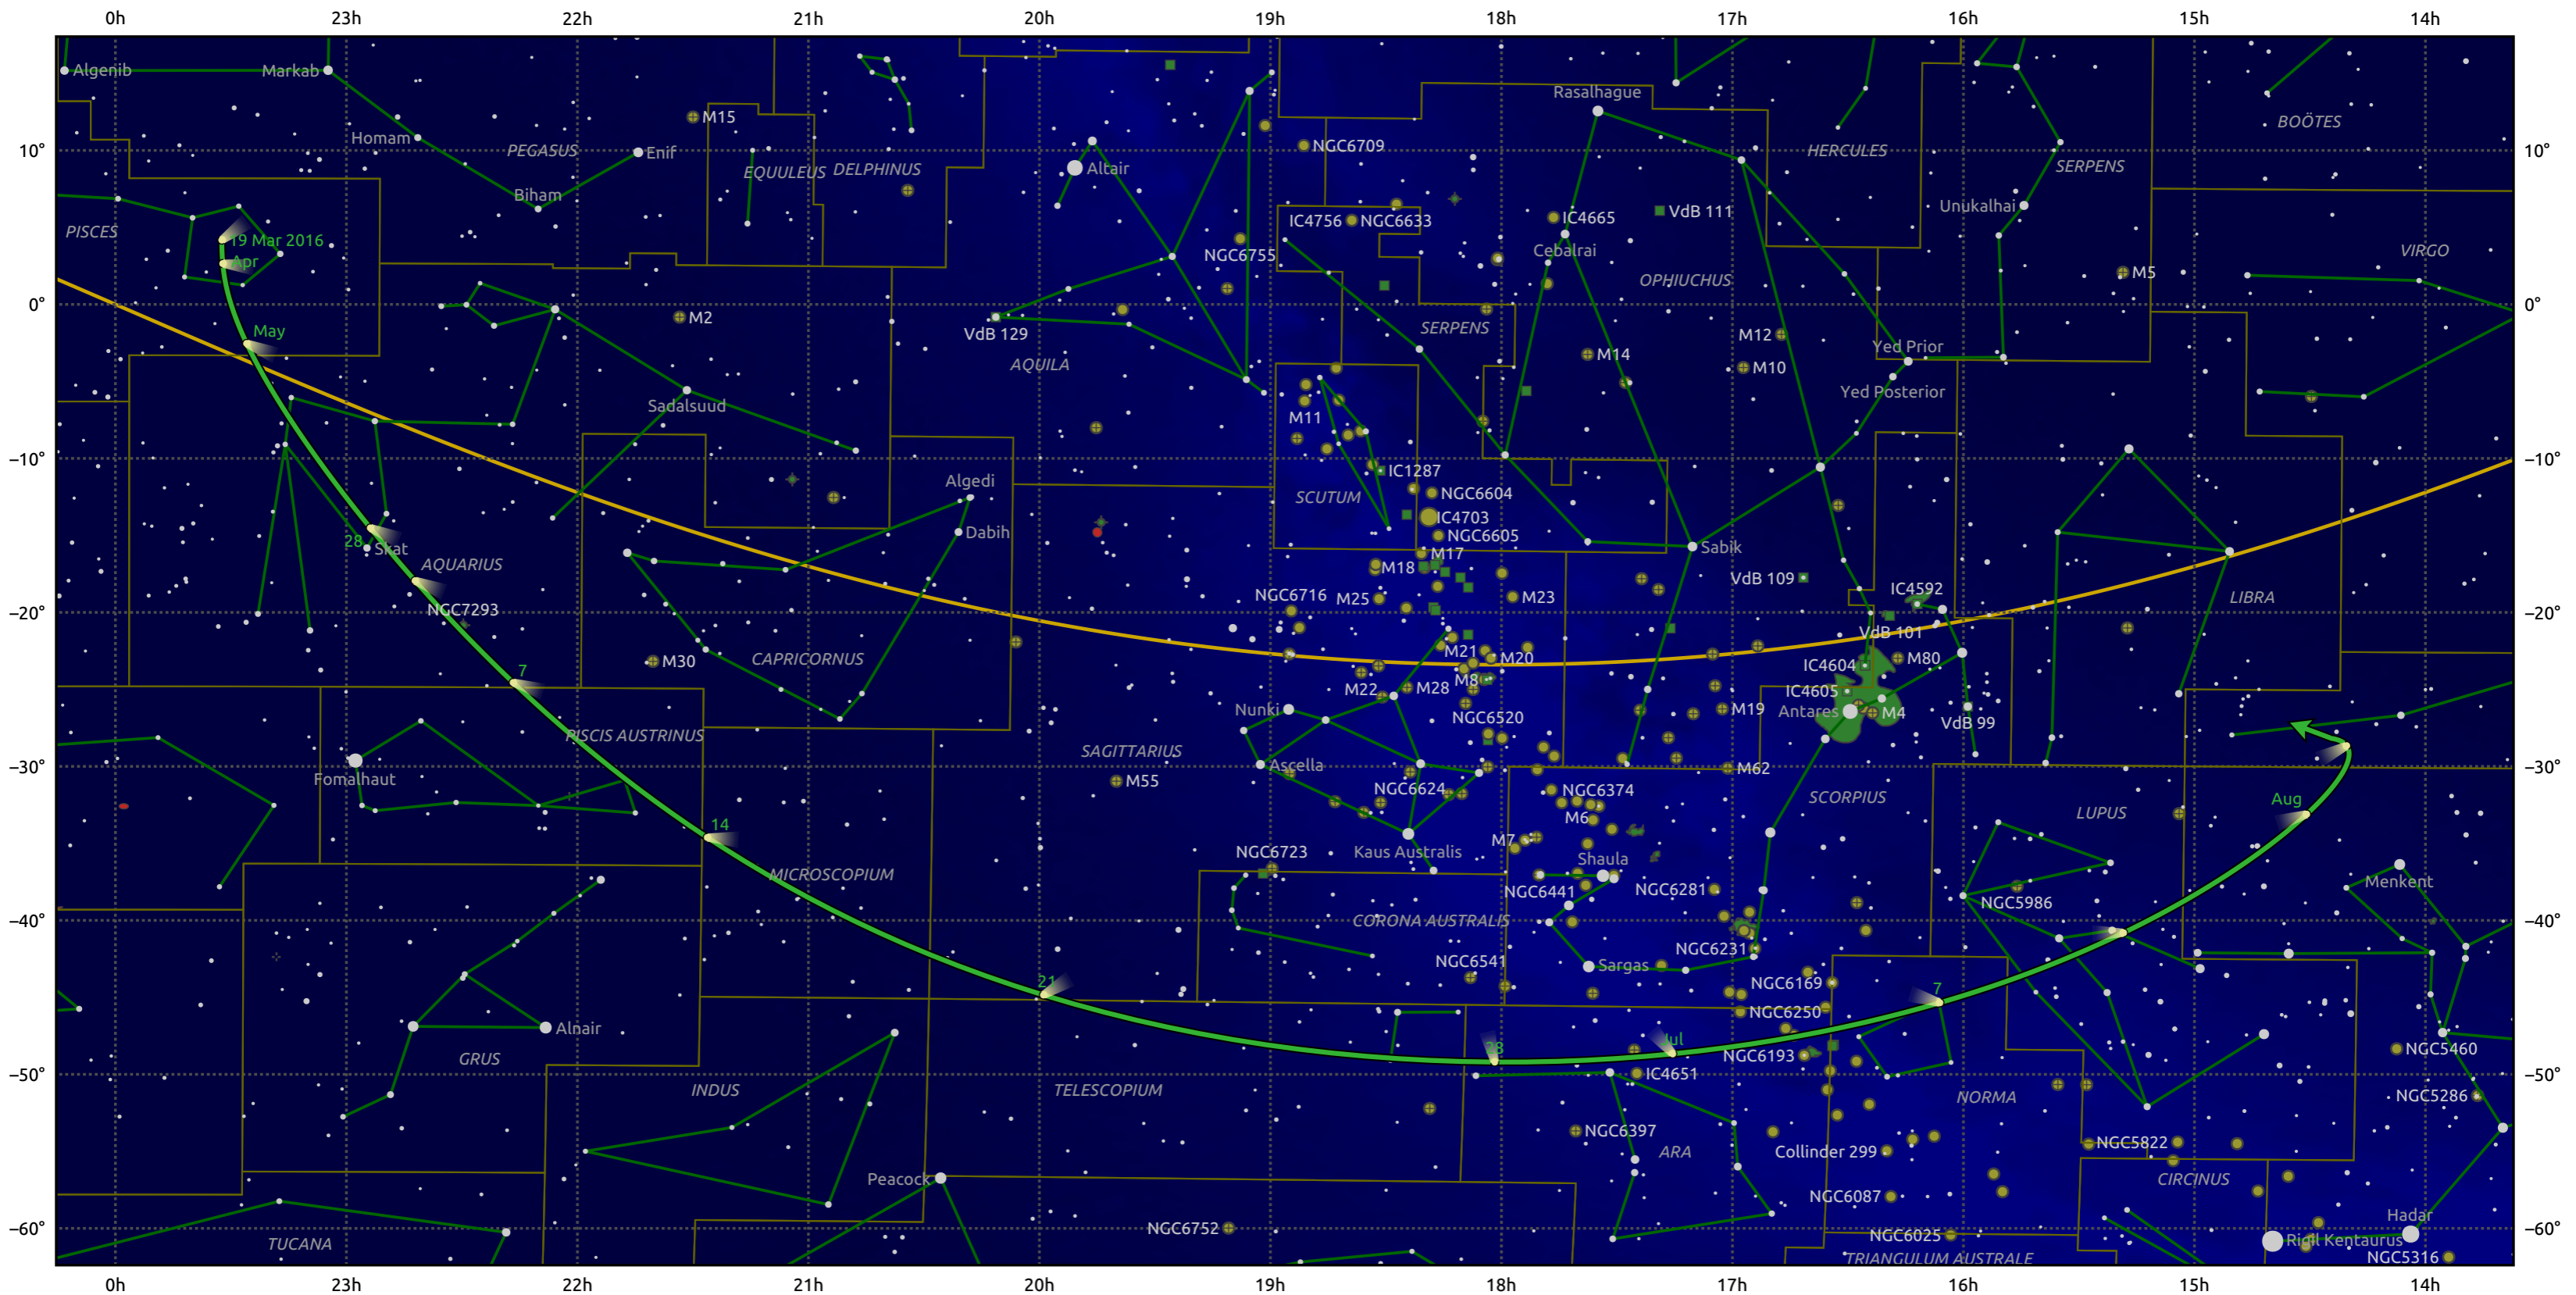

# The path of C/2013 X1 (PANSTARRS) starting on 19 Mar 2016

© Dominic Ford 2011–2025. Date markers placed at midnight UTC. Downloaded from <https://in-the-sky.org>

Magnitude scale:  -6.0  -5.0  -4.0  -3.0  -2.0  -1.0

Ecliptic Plane

Galaxy  
  Bright nebula  
  Open cluster  
  Globular cluster  
  Planetary nebula

Date	Mag
2016 May 1	7.3
2016 May 5	7.2
2016 Jun 9	6.2
2016 Jul 1	6.6
2016 Jul 9	7.2
2016 Jul 22	8.3
2016 Aug 6	9.3
2016 Aug 24	10.3
2016 Sep 1	10.7