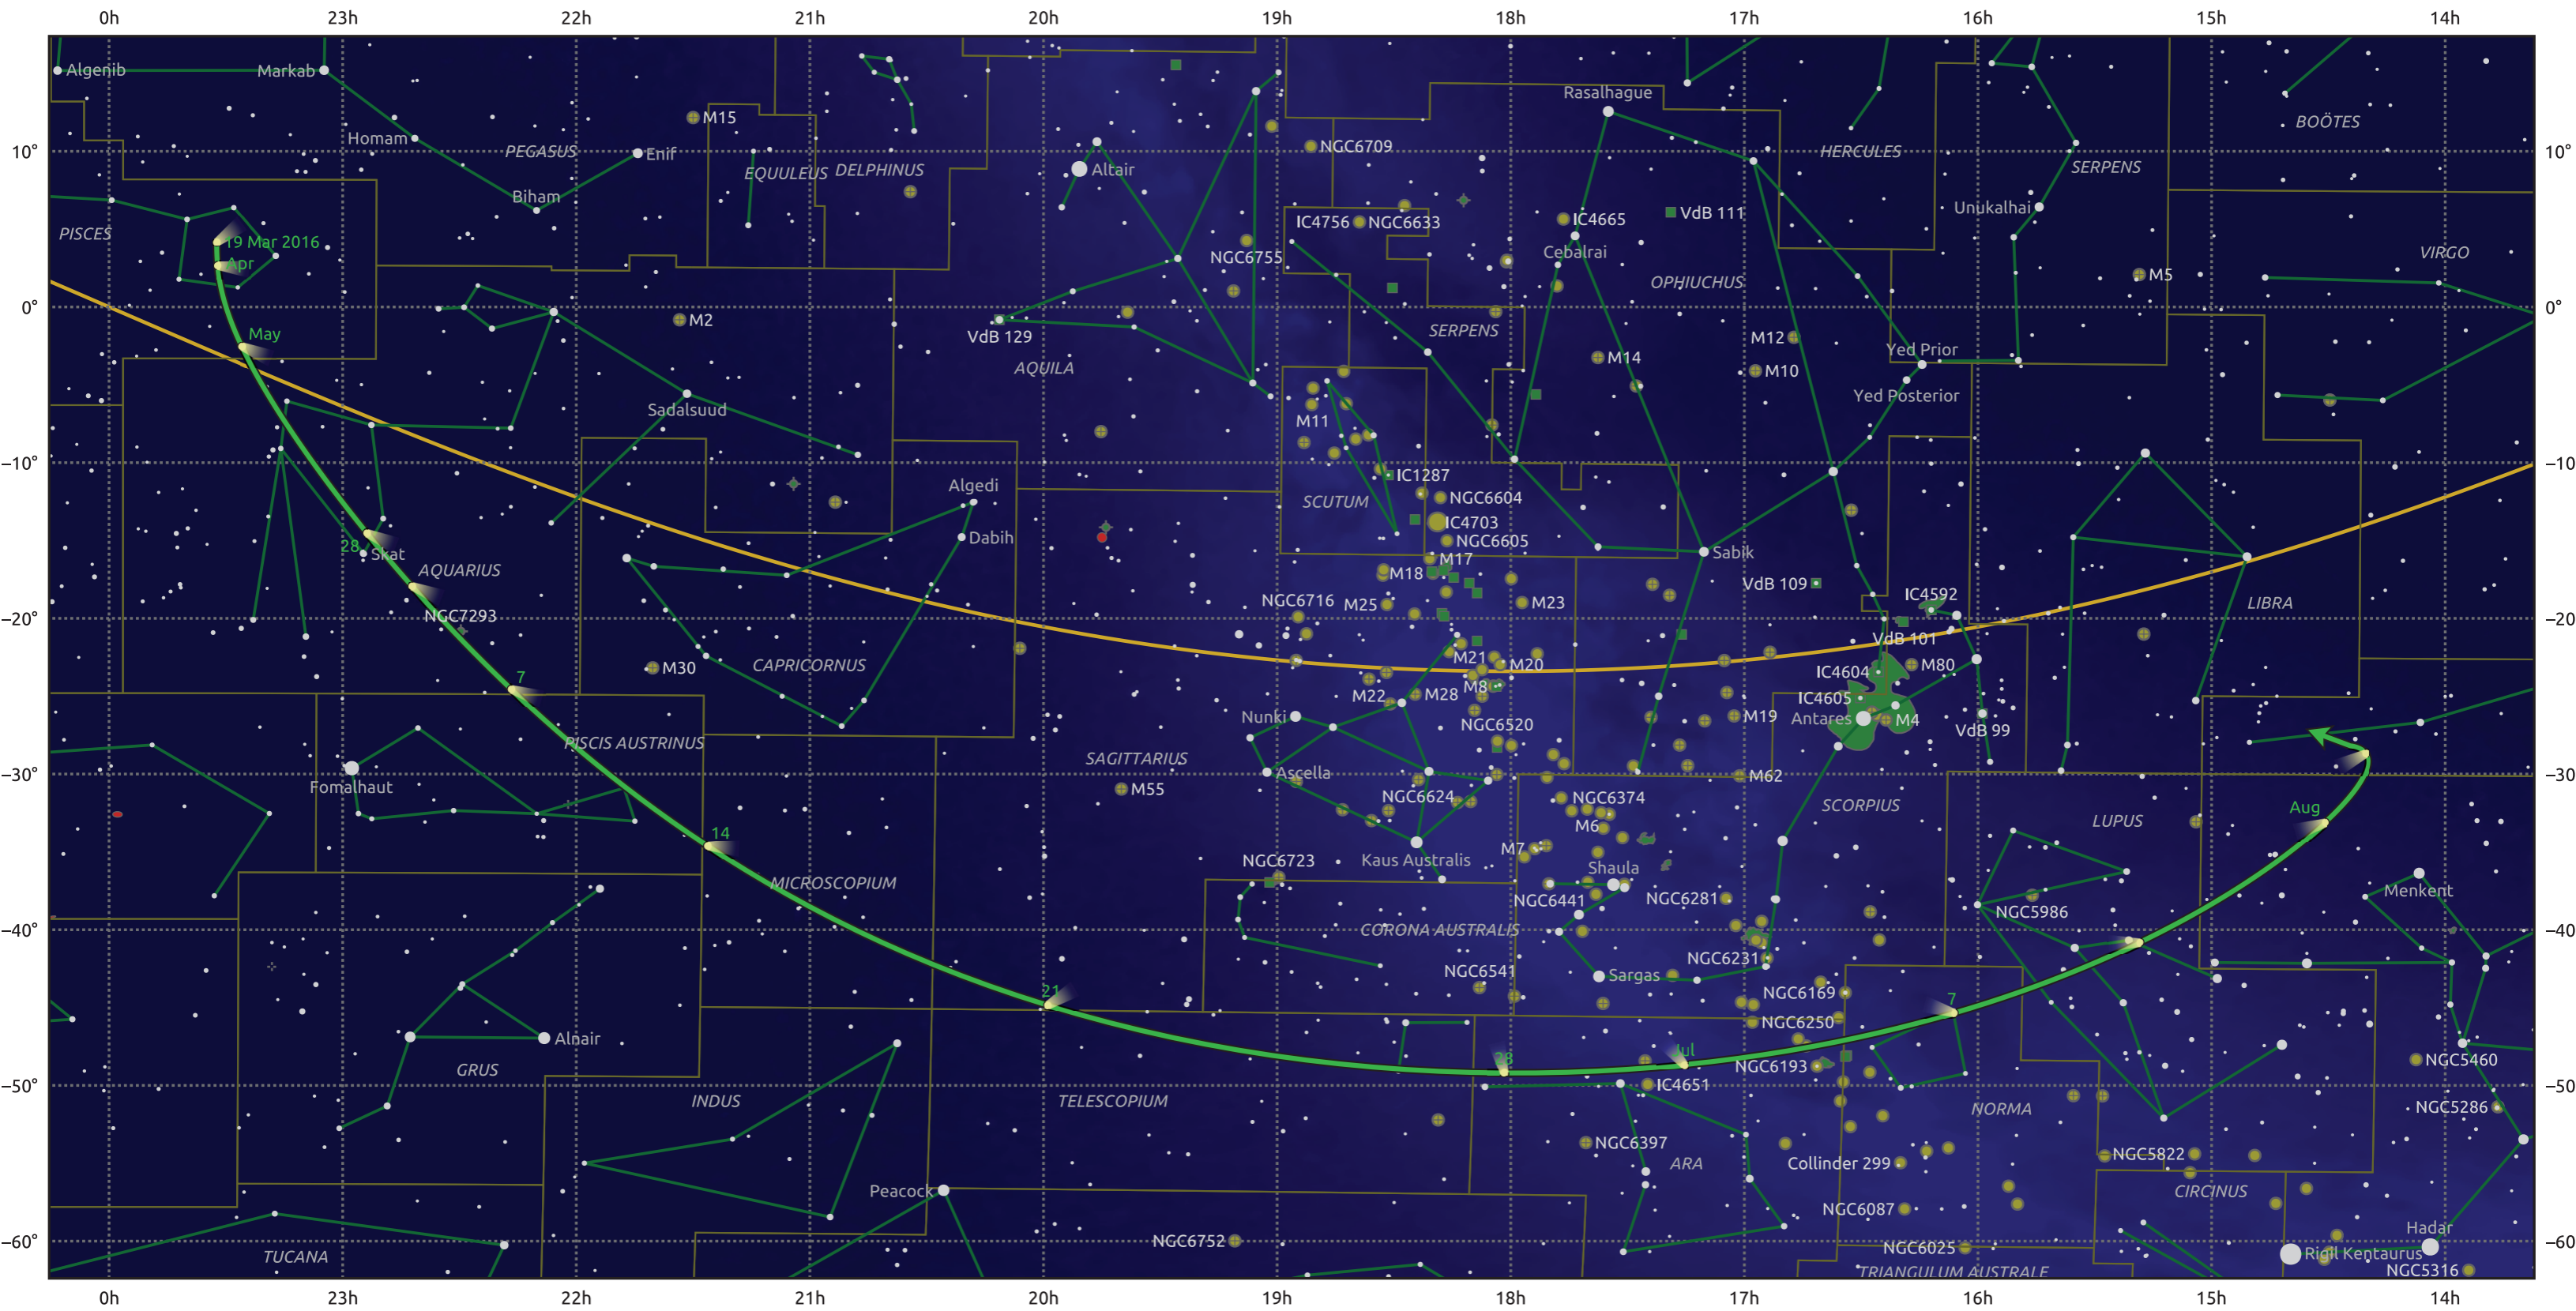

The path of C/2013 X1 (PANSTARRS) starting on 19 Mar 2016

© Dominic Ford 2011–2025. Date markers placed at midnight UTC. Downloaded from <https://in-the-sky.org>

Magnitude scale: 6.0 5.0 4.0 3.0 2.0 1.0 0.0 -1.0

Ecliptic Plane

Galaxy Bright nebula Open cluster Globular cluster Planetary nebula

Date	Mag
2016 May 1	7.3
2016 May 5	7.2
2016 Jun 9	6.2
2016 Jul 1	6.6
2016 Jul 9	7.2
2016 Jul 22	8.3
2016 Aug 6	9.3
2016 Aug 24	10.3
2016 Sep 1	10.7