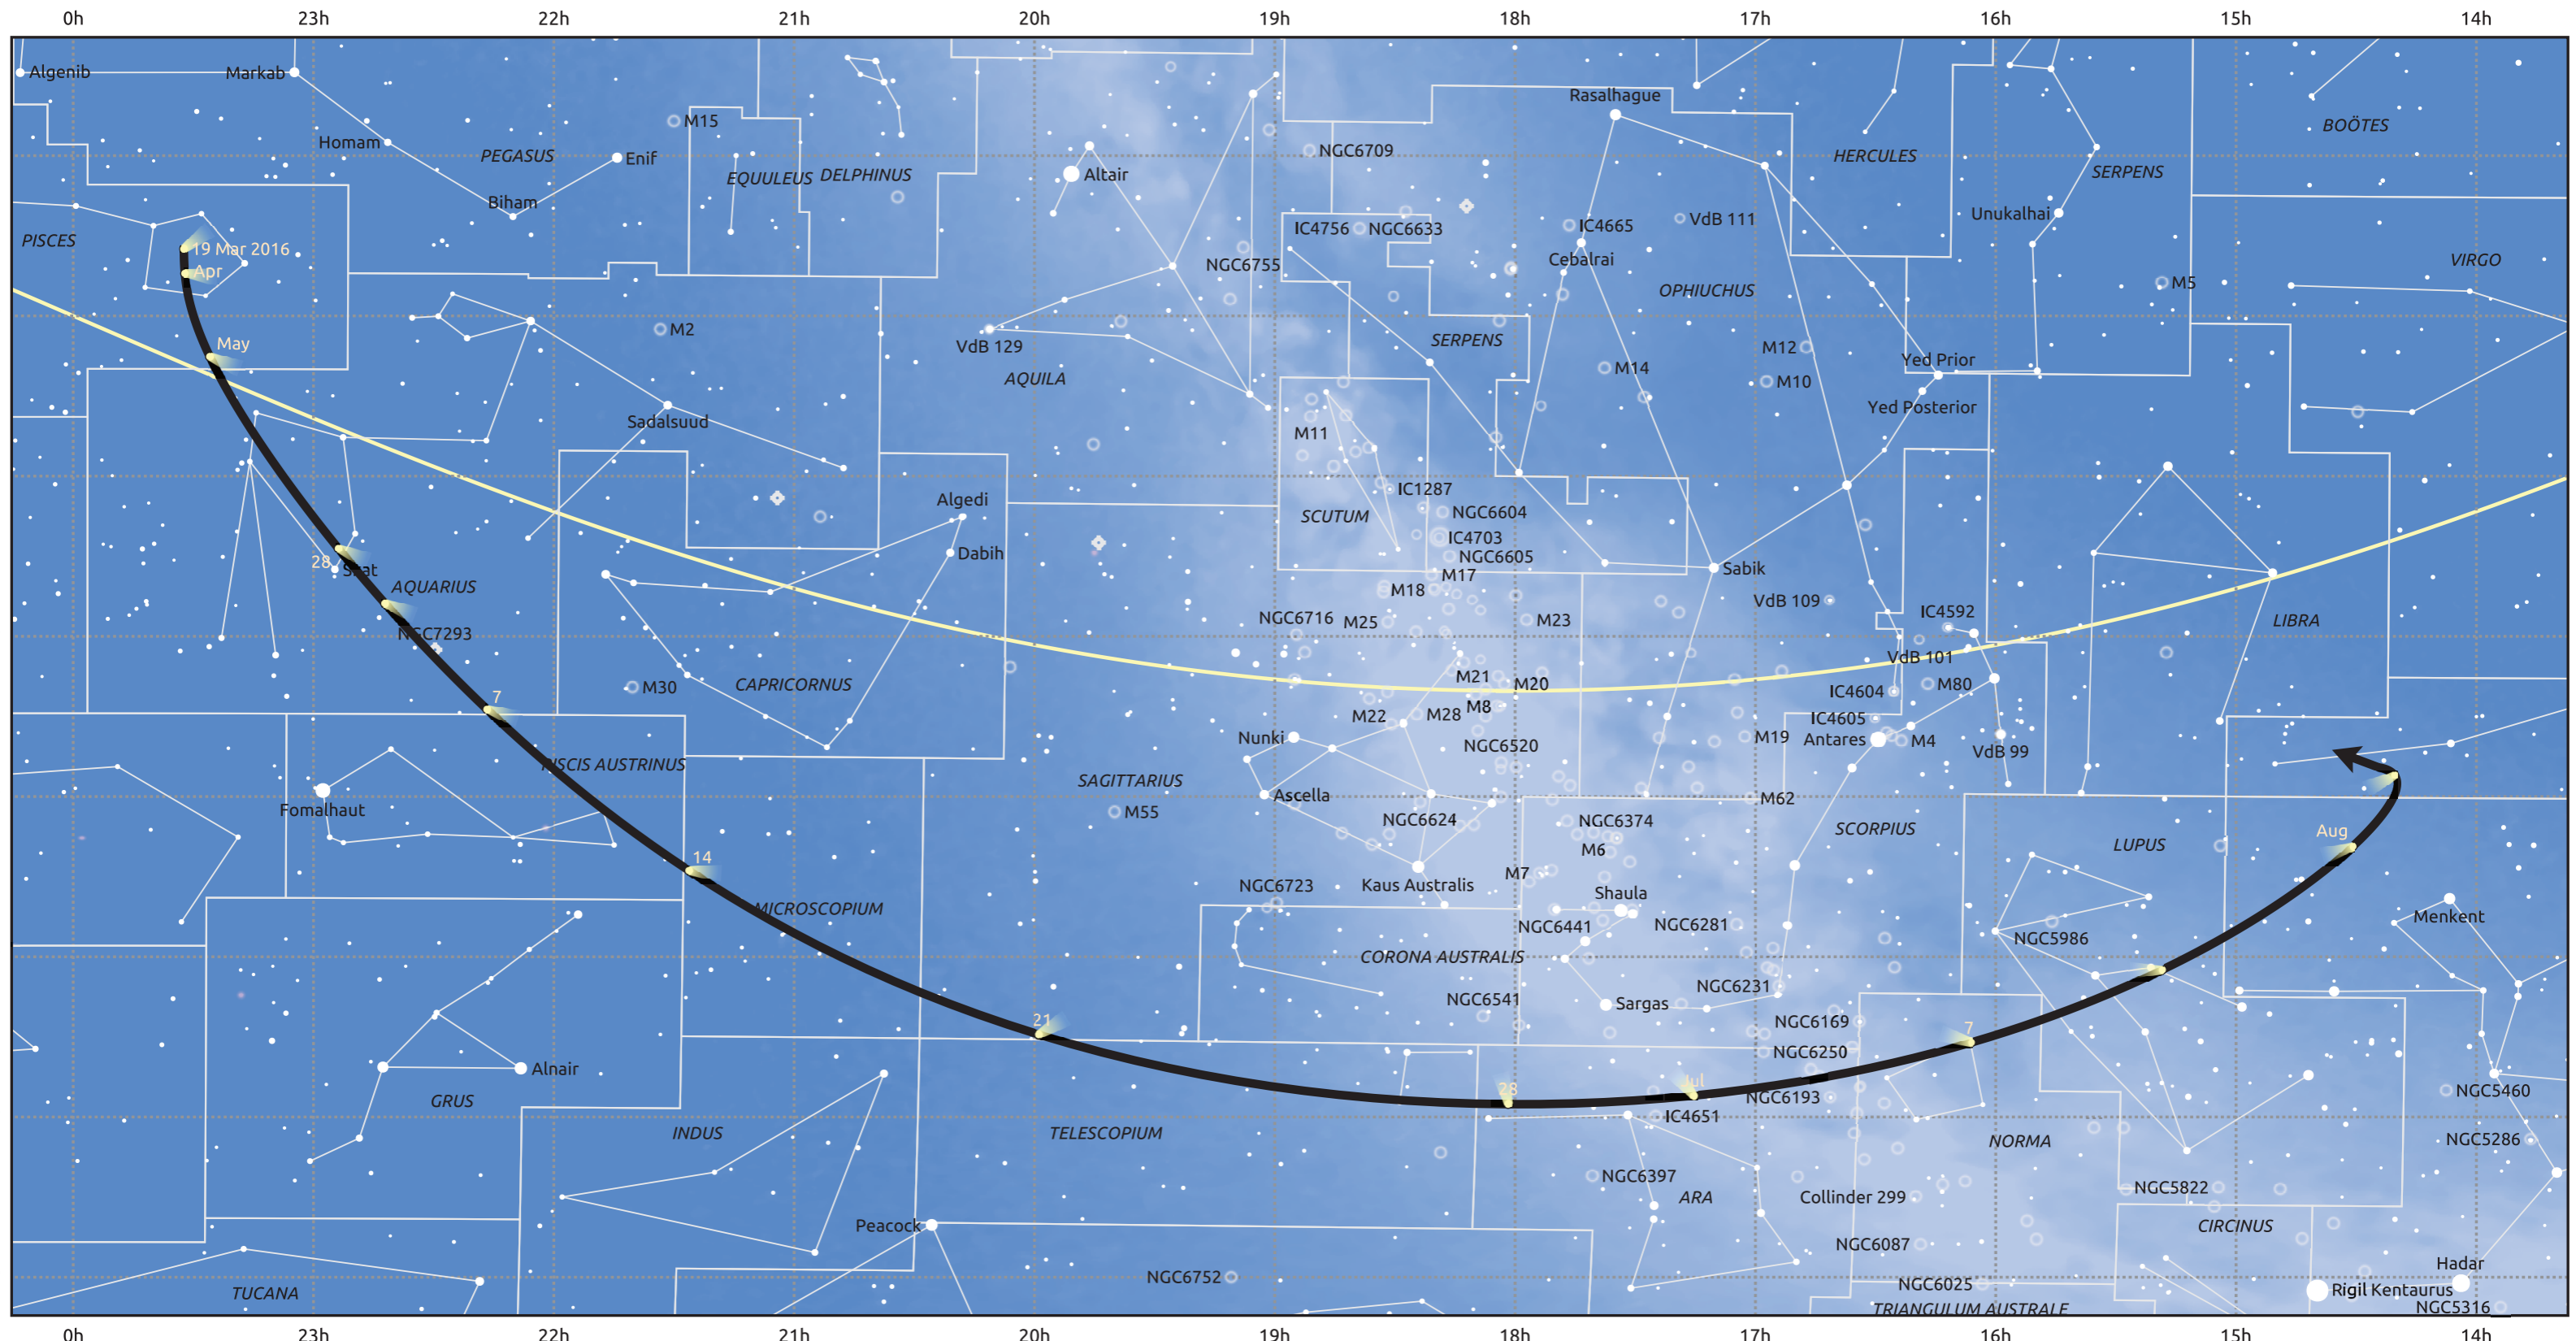

# The path of C/2013 X1 (PANSTARRS) starting on 19 Mar 2016

© Dominic Ford 2011–2025. Date markers placed at midnight UTC. Downloaded from <https://in-the-sky.org>

Magnitude scale: • 6.0 • 5.0 • 4.0 • 3.0 • 2.0 • 1.0 • 0.0 • -1.0

— Ecliptic Plane

Galaxy Bright nebula Open cluster Globular cluster Planetary nebula

Date	Mag
2016 May 1	7.3
2016 May 5	7.2
2016 Jun 9	6.2
2016 Jul 1	6.6
2016 Jul 9	7.2
2016 Jul 22	8.3
2016 Aug 6	9.3
2016 Aug 24	10.3
2016 Sep 1	10.7