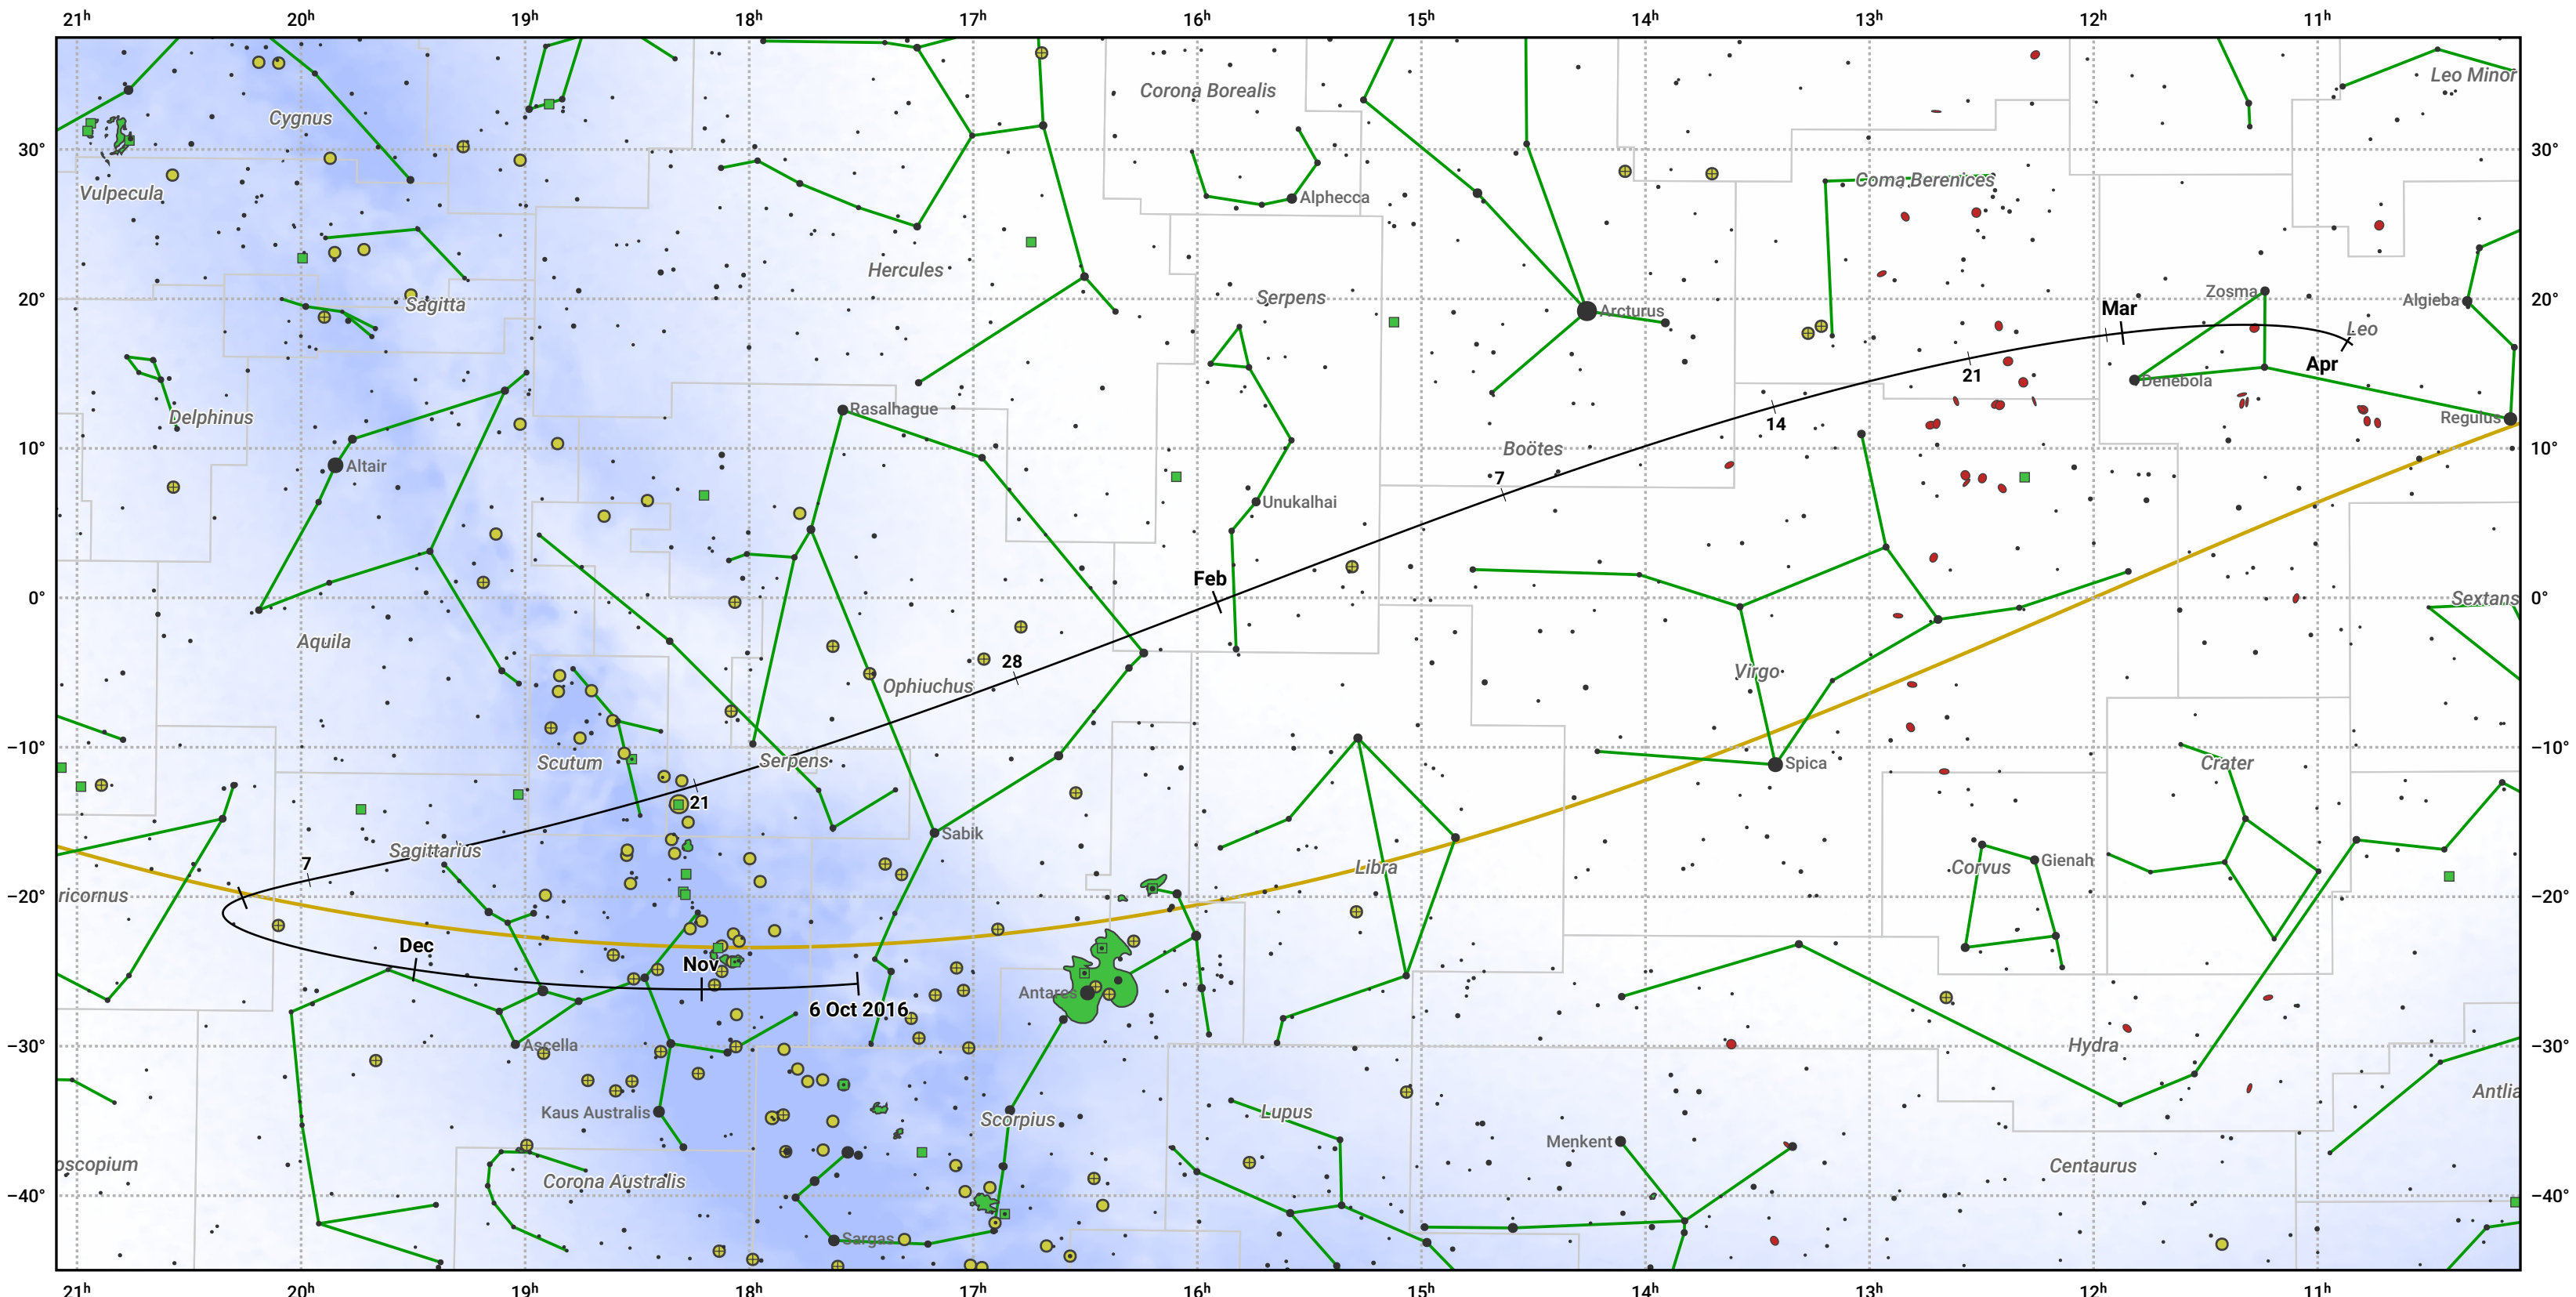

# The path of 45P/Honda-Mrkos-Pajdusakova starting on 6 Oct 2016

© Dominic Ford 2011–2024. Date markers placed at midnight UTC. Downloaded from <https://in-the-sky.org>

Magnitude scale: ● 6.0 ● 5.0 ● 4.0 ● 3.0 ● 2.0 ● 1.0 ● 0.0

— Ecliptic Plane

● Galaxy ■ Bright nebula ● Open cluster ● Globular cluster

Date	Mag
2016 Oct 23	13.3
2016 Nov 1	12.6
2016 Nov 5	12.2
2016 Nov 16	11.1
2016 Nov 25	10.1
2016 Dec 3	9.0
2016 Dec 11	8.0
2016 Dec 22	6.9
2017 Jan 1	6.5
2017 Feb 7	7.9
2017 Feb 15	9.0
2017 Feb 23	10.1
2017 Mar 1	10.9
2017 Mar 3	11.1
2017 Mar 12	12.2
2017 Mar 22	13.2
2017 Apr 2	14.2