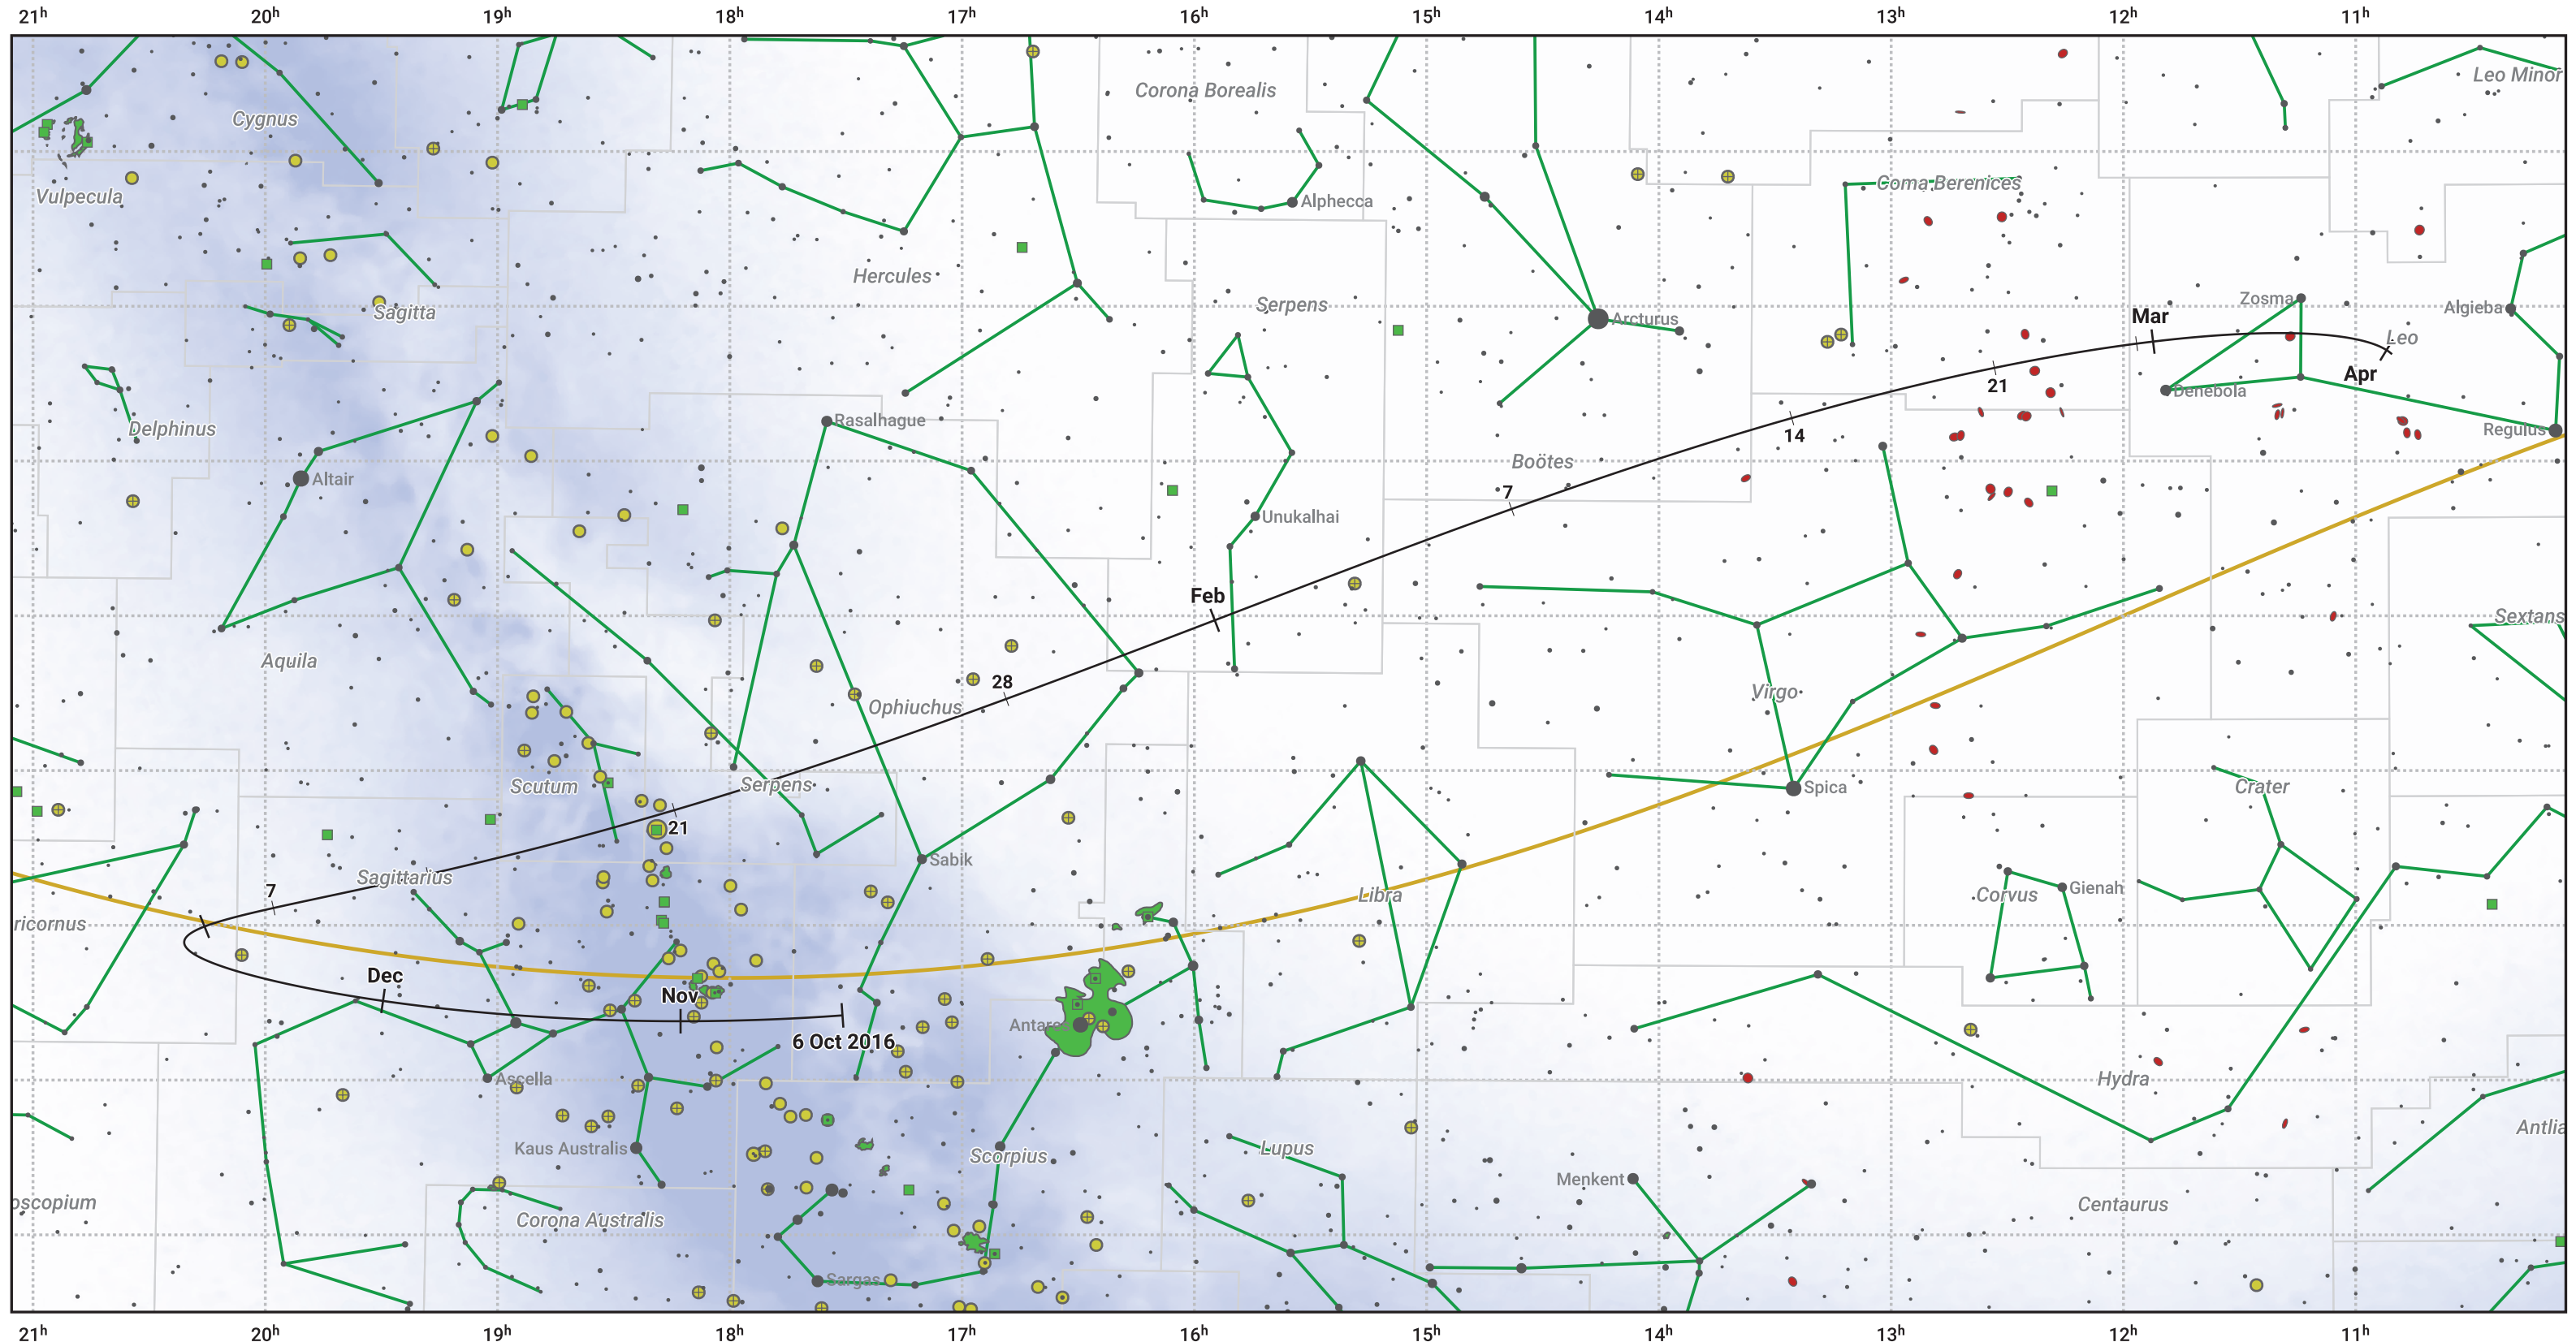

The path of 45P/Honda-Mrkos-Pajdosukova starting on 6 Oct 2016

© Dominic Ford 2011–2024. Date markers placed at midnight UTC. Downloaded from <https://in-the-sky.org>

Magnitude scale: ● 6.0 ● 5.0 ● 4.0 ● 3.0 ● 2.0 ● 1.0 ● 0.0

— Ecliptic Plane

● Galaxy ■ Bright nebula ● Open cluster ● Globular cluster

Date	Mag
2016 Oct 23	13.3
2016 Nov 1	12.6
2016 Nov 5	12.2
2016 Nov 16	11.1
2016 Nov 25	10.1
2016 Dec 3	9.0
2016 Dec 11	8.0
2016 Dec 22	6.9
2017 Jan 1	6.5
2017 Jan 7	7.9
2017 Feb 15	9.0
2017 Feb 23	10.1
2017 Mar 1	10.9
2017 Mar 3	11.1
2017 Mar 12	12.2
2017 Mar 22	13.2
2017 Apr 2	14.2