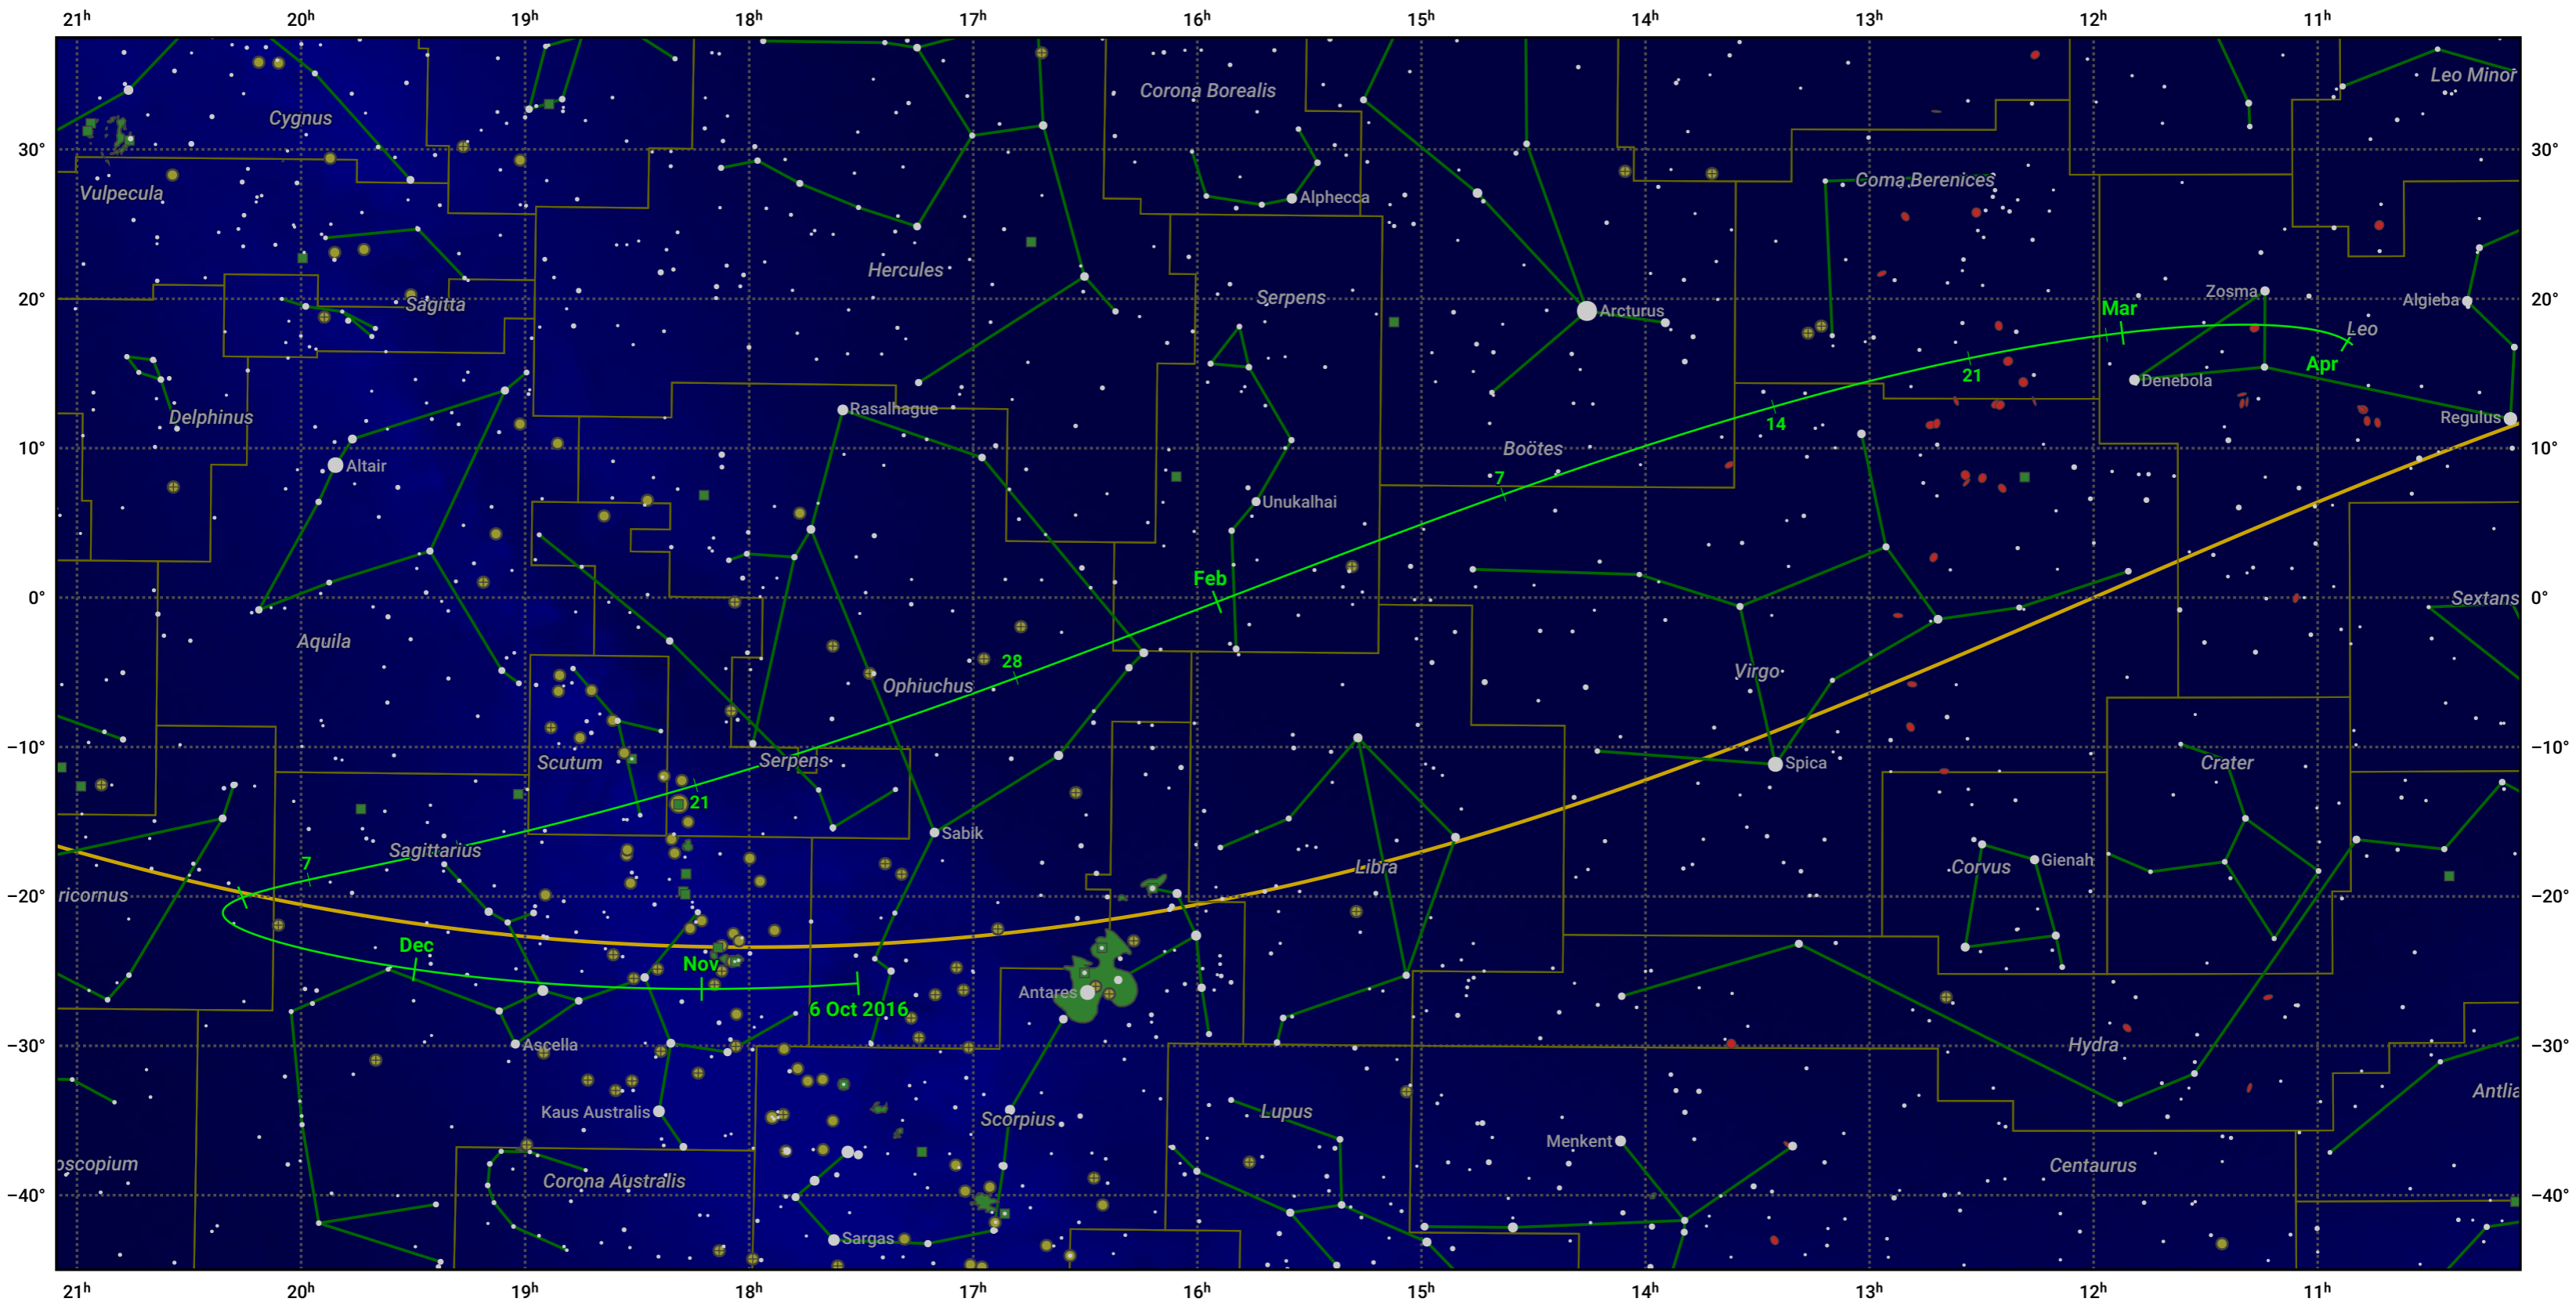

# The path of 45P/Honda-Mrkos-Pajdusakova starting on 6 Oct 2016

© Dominic Ford 2011–2024. Date markers placed at midnight UTC. Downloaded from <https://in-the-sky.org>

Magnitude scale: ● 6.0 ● 5.0 ● 4.0 ● 3.0 ● 2.0 ● 1.0 ● 0.0

— Ecliptic Plane

■ Galaxy   
 ■ Bright nebula   
 ● Open cluster   
 ⊕ Globular cluster

Date	Mag
2016 Oct 23	13.3
2016 Nov 1	12.6
2016 Nov 5	12.2
2016 Nov 16	11.1
2016 Nov 25	10.1
2016 Dec 3	9.0
2016 Dec 11	8.0
2016 Dec 22	6.9
2017 Jan 1	6.5
2017 Feb 7	7.9
2017 Feb 15	9.0
2017 Feb 23	10.1
2017 Mar 1	10.9
2017 Mar 3	11.1
2017 Mar 12	12.2
2017 Mar 22	13.2
2017 Apr 2	14.2