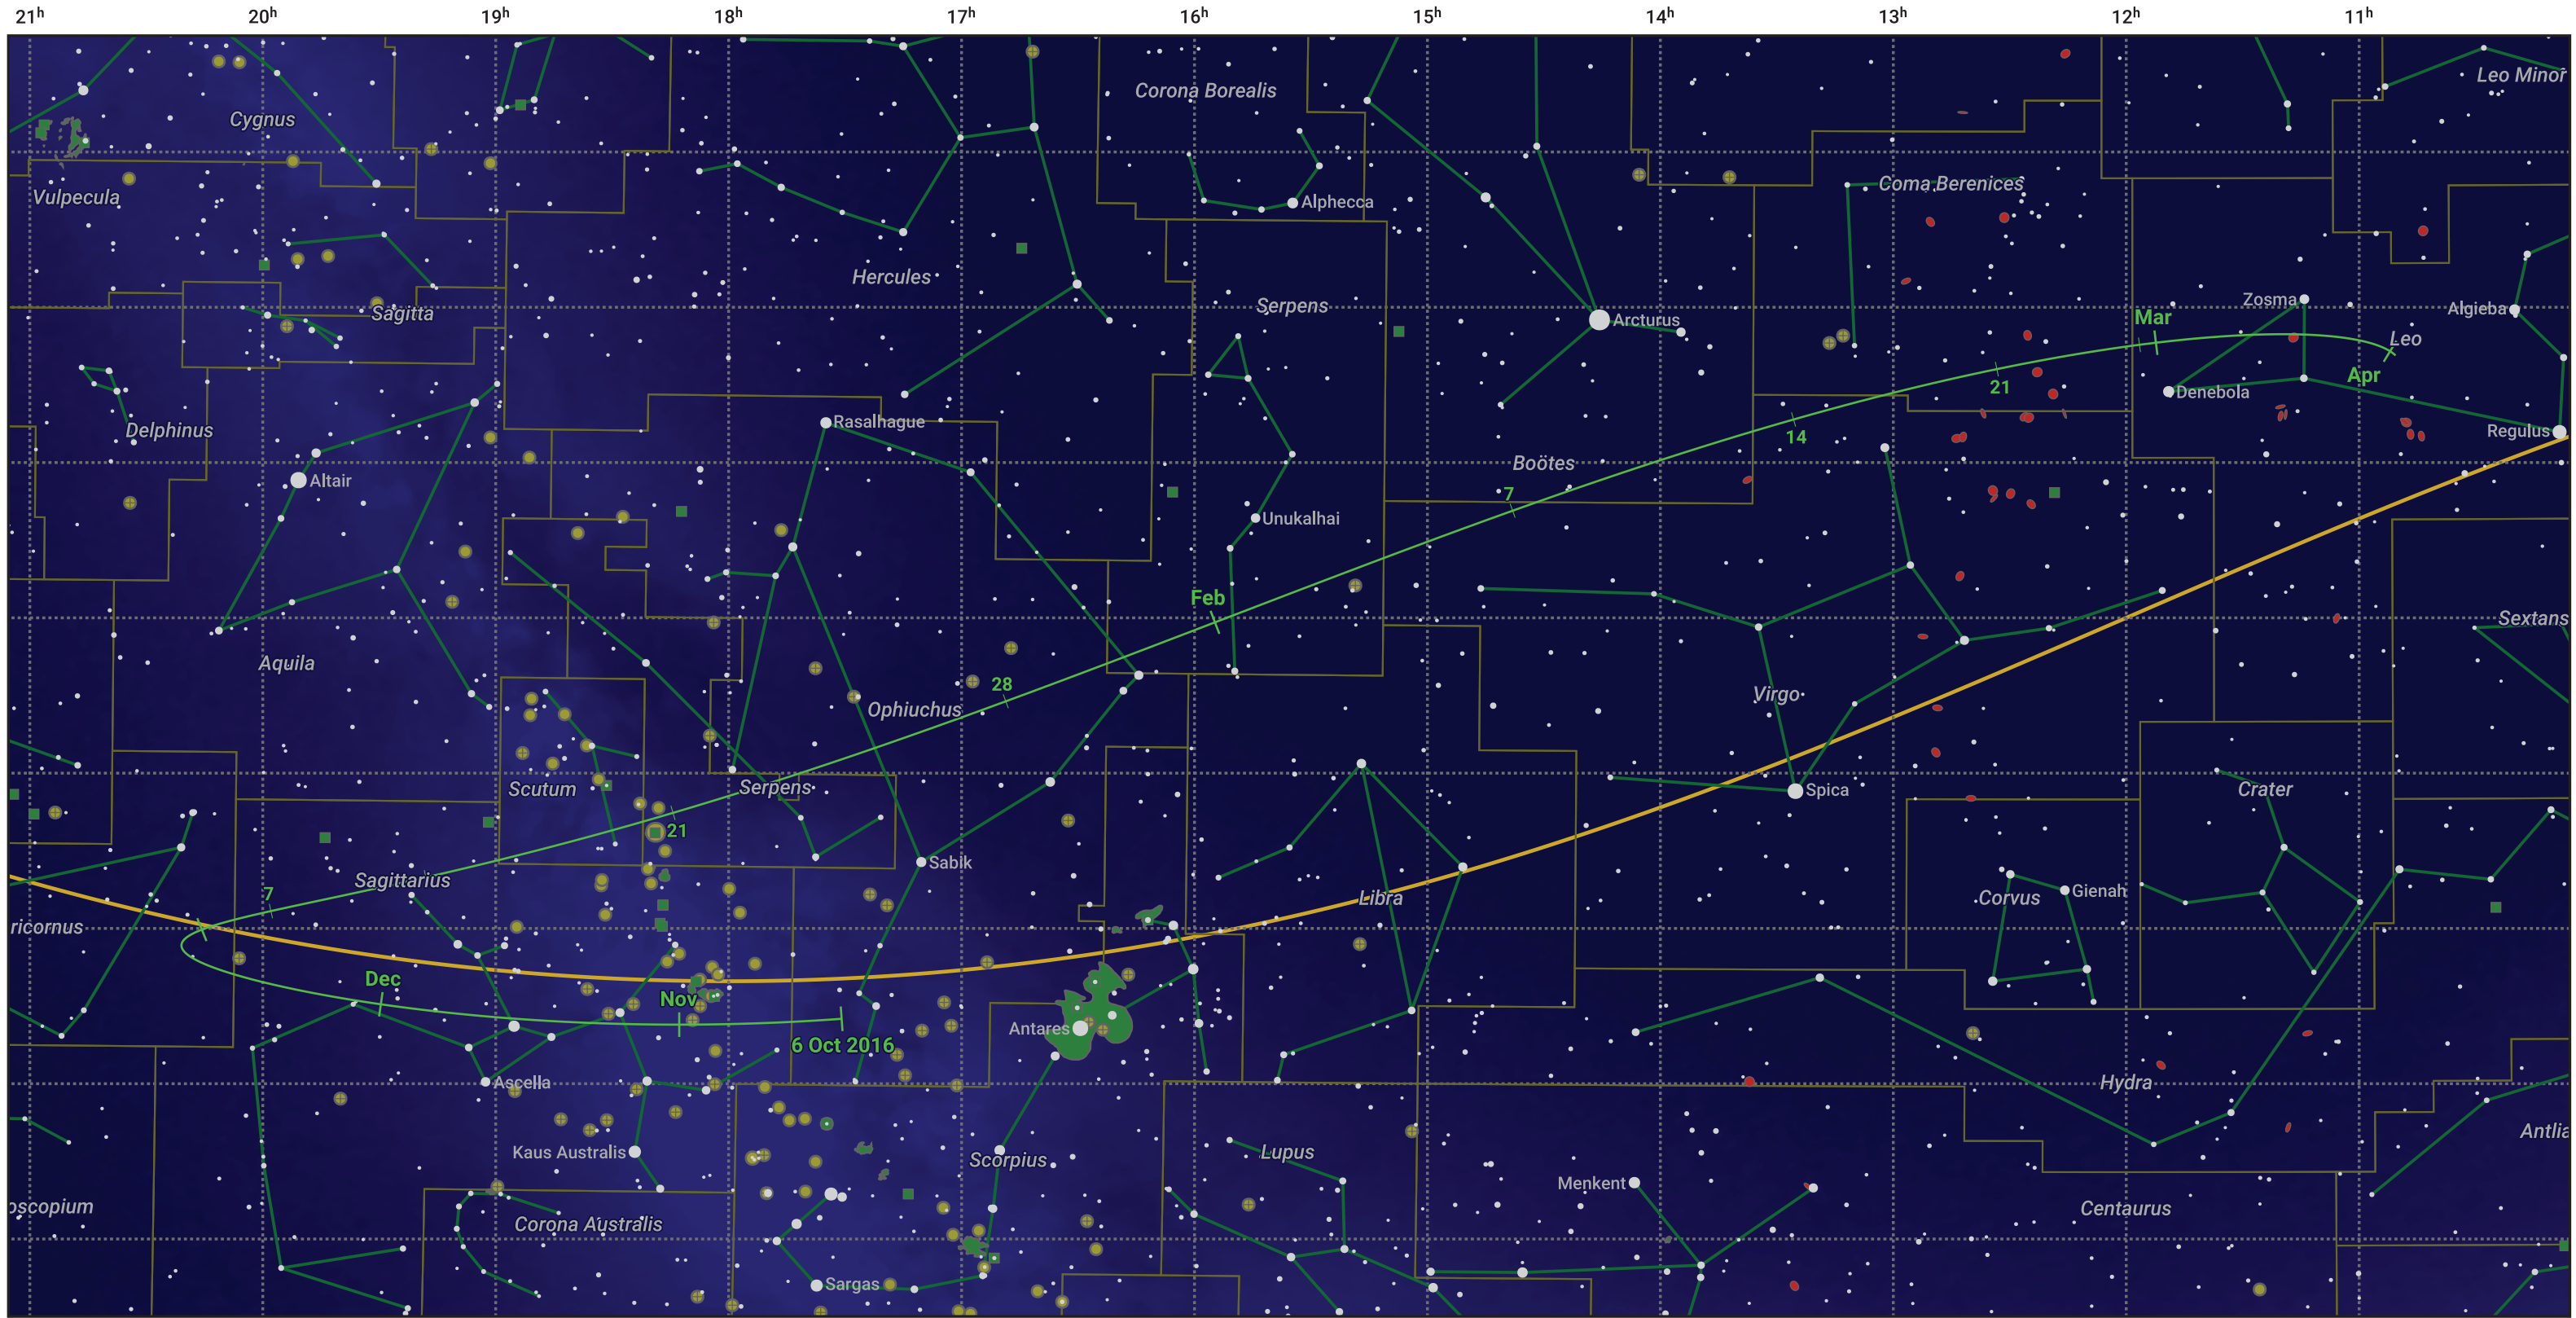

The path of 45P/Honda-Mrkos-Pajdusakova starting on 6 Oct 2016

© Dominic Ford 2011–2024. Date markers placed at midnight UTC. Downloaded from <https://in-the-sky.org>

Magnitude scale: ● 6.0 ● 5.0 ● 4.0 ● 3.0 ● 2.0 ● 1.0 ● 0.0

— Ecliptic Plane

● Galaxy ■ Bright nebula ● Open cluster ● Globular cluster

Date	Mag
2016 Oct 23	13.3
2016 Nov 1	12.6
2016 Nov 5	12.2
2016 Nov 16	11.1
2016 Nov 25	10.1
2016 Dec 3	9.0
2016 Dec 11	8.0
2016 Dec 22	6.9
2017 Jan 1	6.5
2017 Feb 7	7.9
2017 Feb 15	9.0
2017 Feb 23	10.1
2017 Mar 1	10.9
2017 Mar 3	11.1
2017 Mar 12	12.2
2017 Mar 22	13.2
2017 Apr 2	14.2